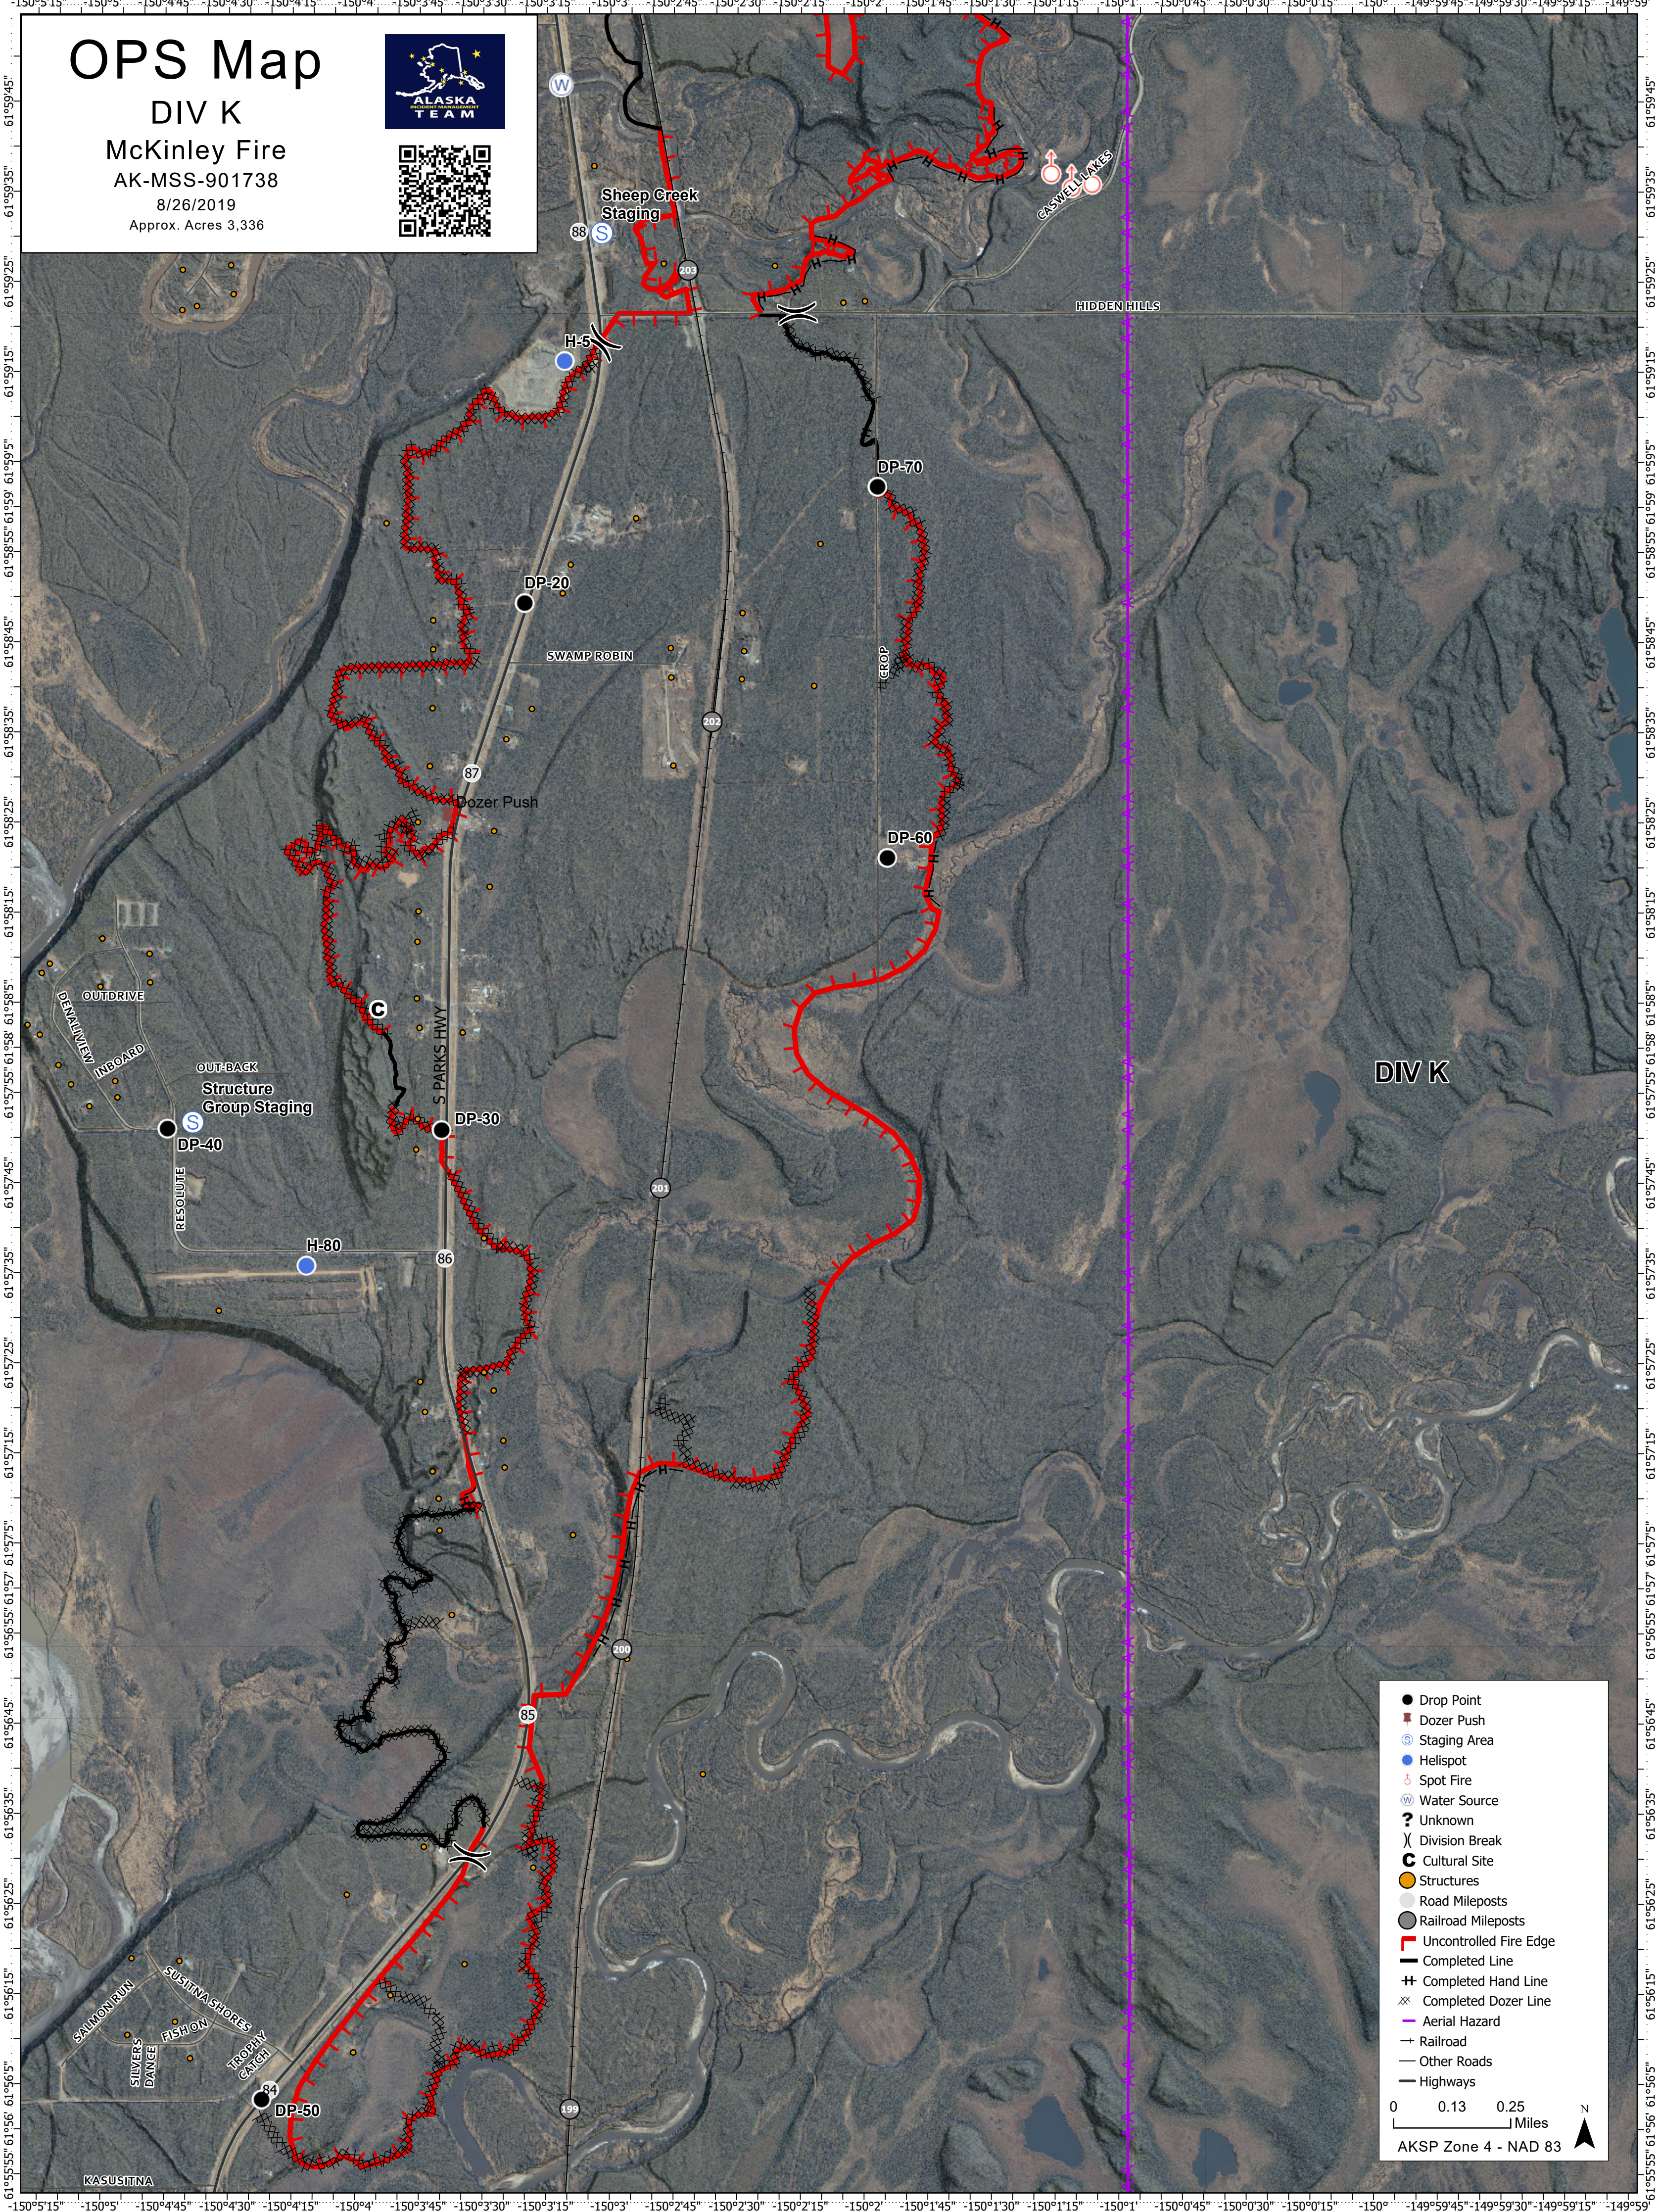

OPS Map

DIV K

McKinley Fire
AK-MSS-901738

8/26/2019

Approx. Acres 3,336

DIV K

- Drop Point
- Dozer Push
- ⊙ Staging Area
- Helispot
- ⊙ Spot Fire
- ⊙ Water Source
- ⊙ Unknown
- ⊙ Division Break
- ⊙ Cultural Site
- Structures
- Road Mileposts
- Railroad Mileposts
- Uncontrolled Fire Edge
- Completed Line
- Completed Hand Line
- ⊗ Completed Dozer Line
- Aerial Hazard
- Railroad
- Other Roads
- Highways

0 0.13 0.25 Miles

AKSP Zone 4 - NAD 83