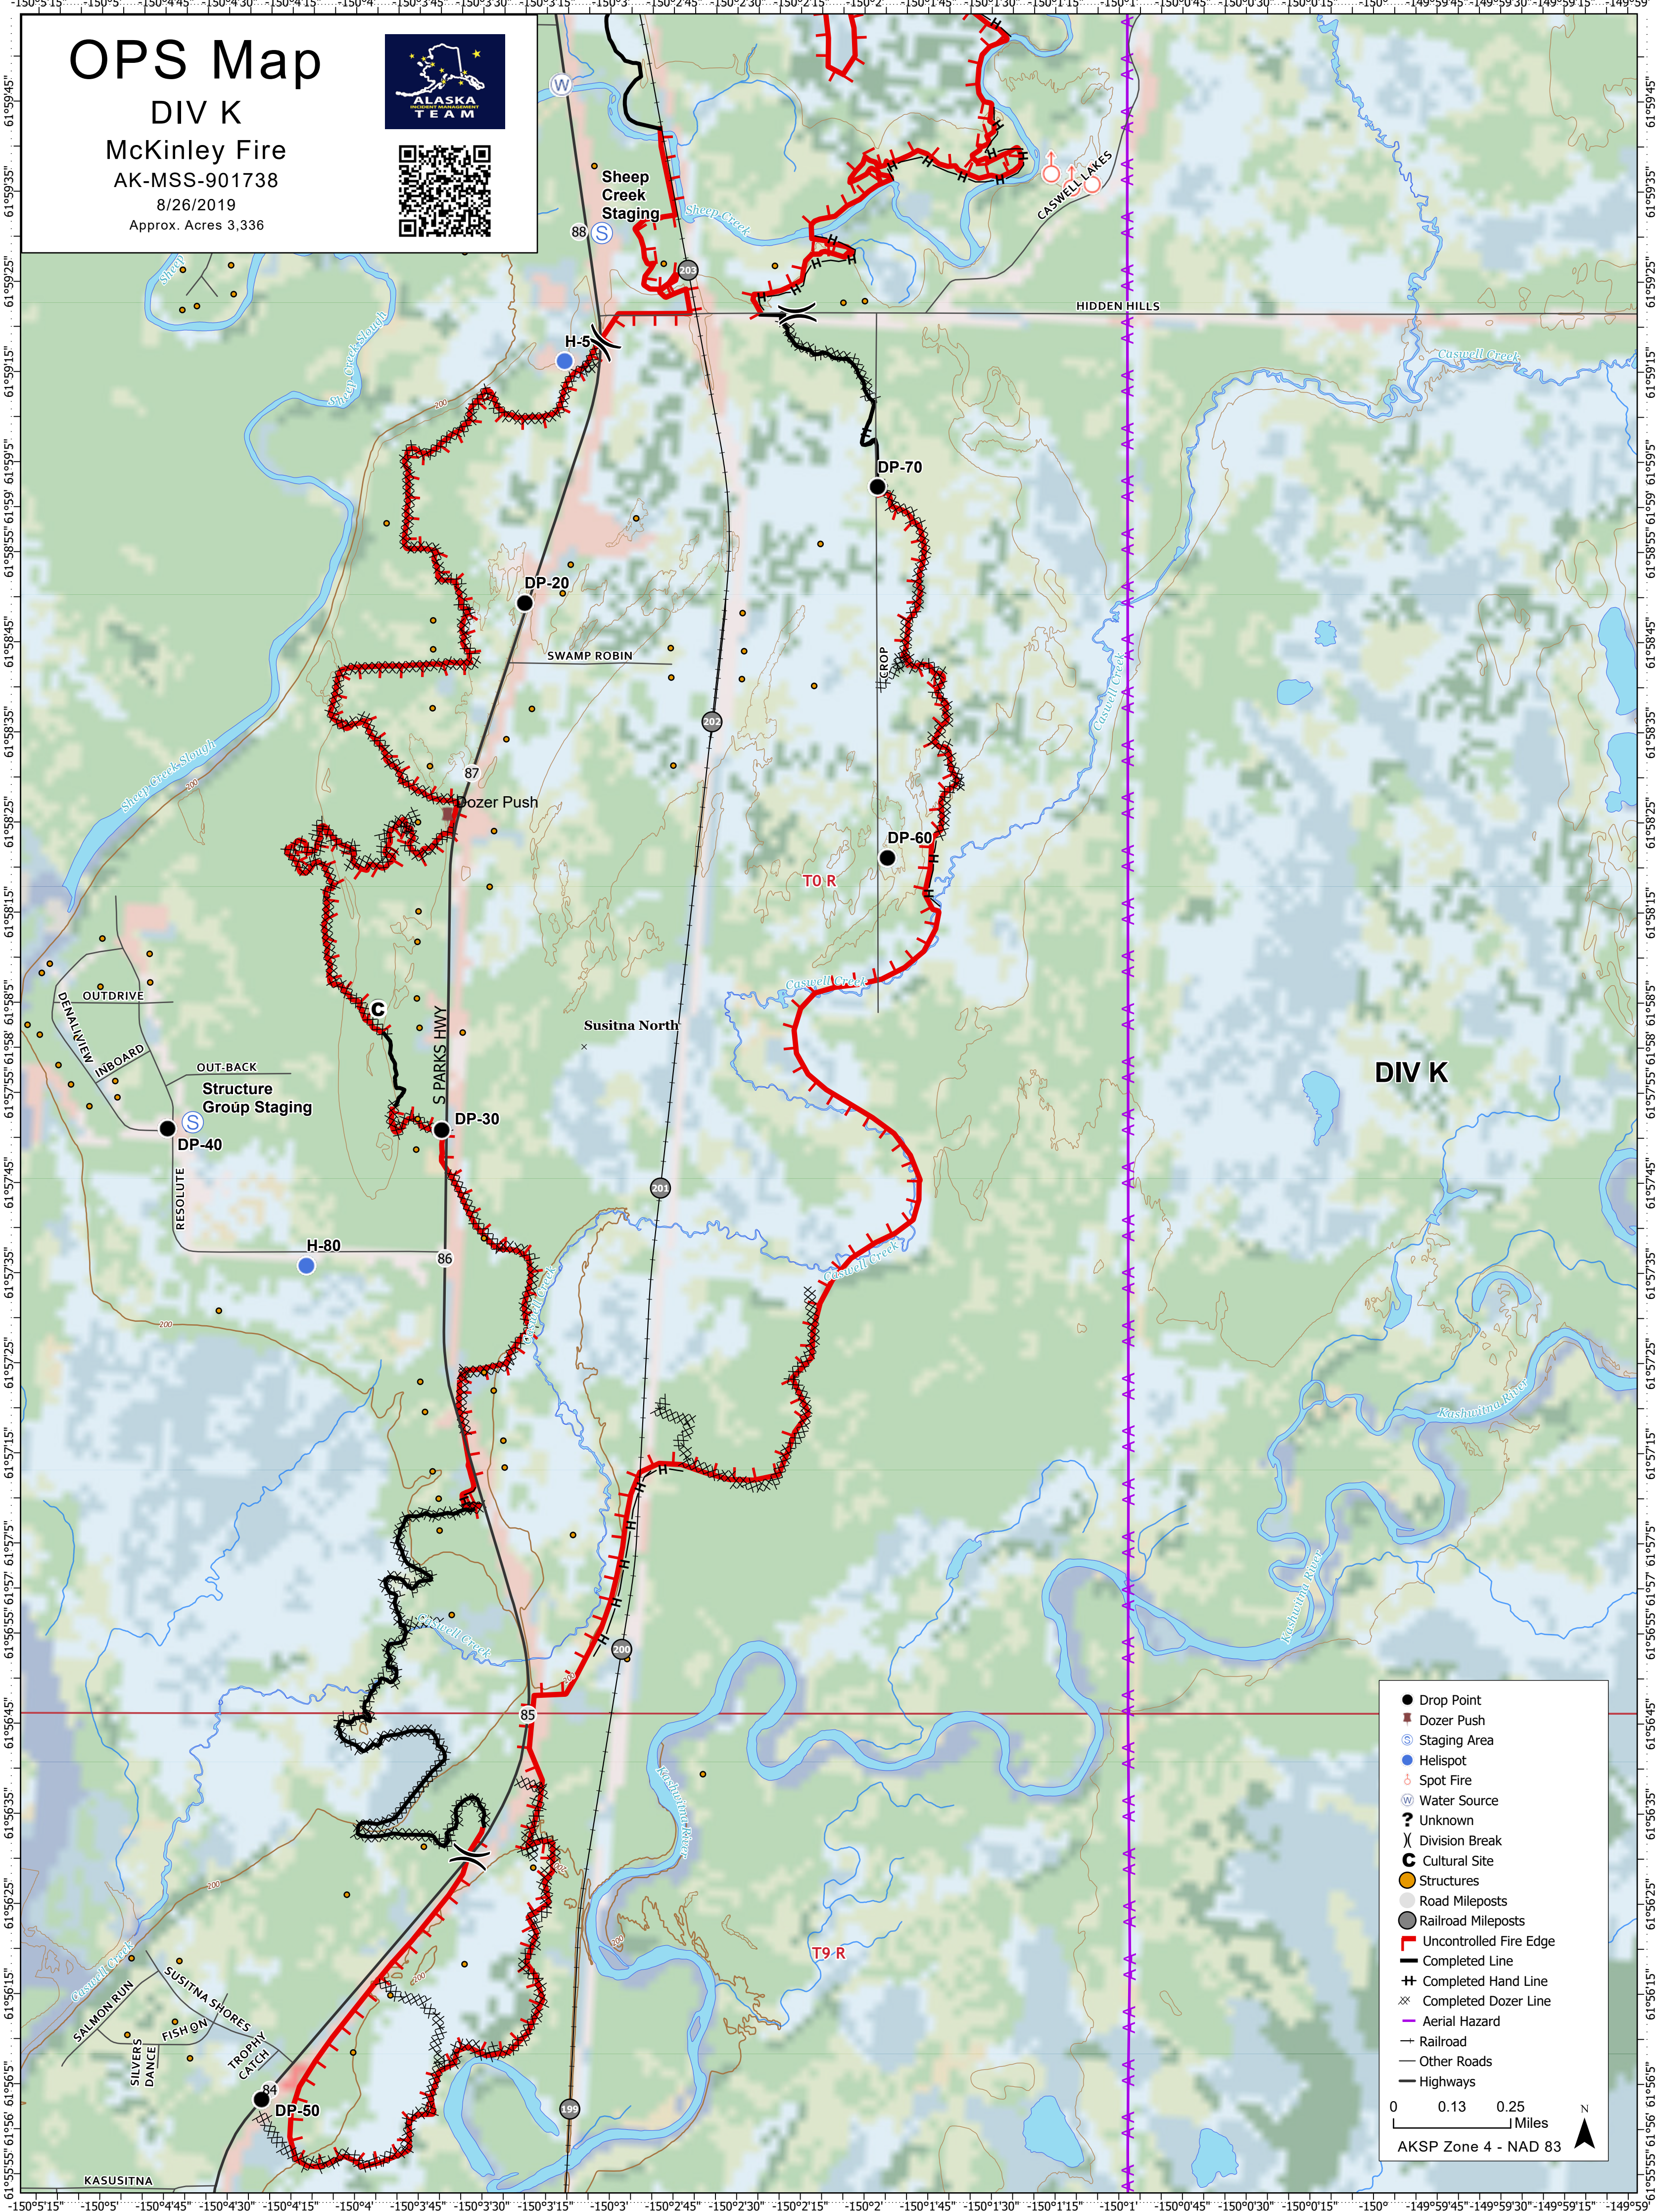

OPS Map

DIV K

McKinley Fire
AK-MSS-901738

8/26/2019

Approx. Acres 3,336

DIV K

- Drop Point
- Dozer Push
- Staging Area
- Helispot
- Spot Fire
- ⊙ Water Source
- ⊙ Unknown
- ⊙ Division Break
- ⊙ Cultural Site
- Structures
- Road Mileposts
- Railroad Mileposts
- Uncontrolled Fire Edge
- Completed Line
- Completed Hand Line
- ⊗ Completed Dozer Line
- Aerial Hazard
- Railroad
- Other Roads
- Highways

AKSP Zone 4 - NAD 83