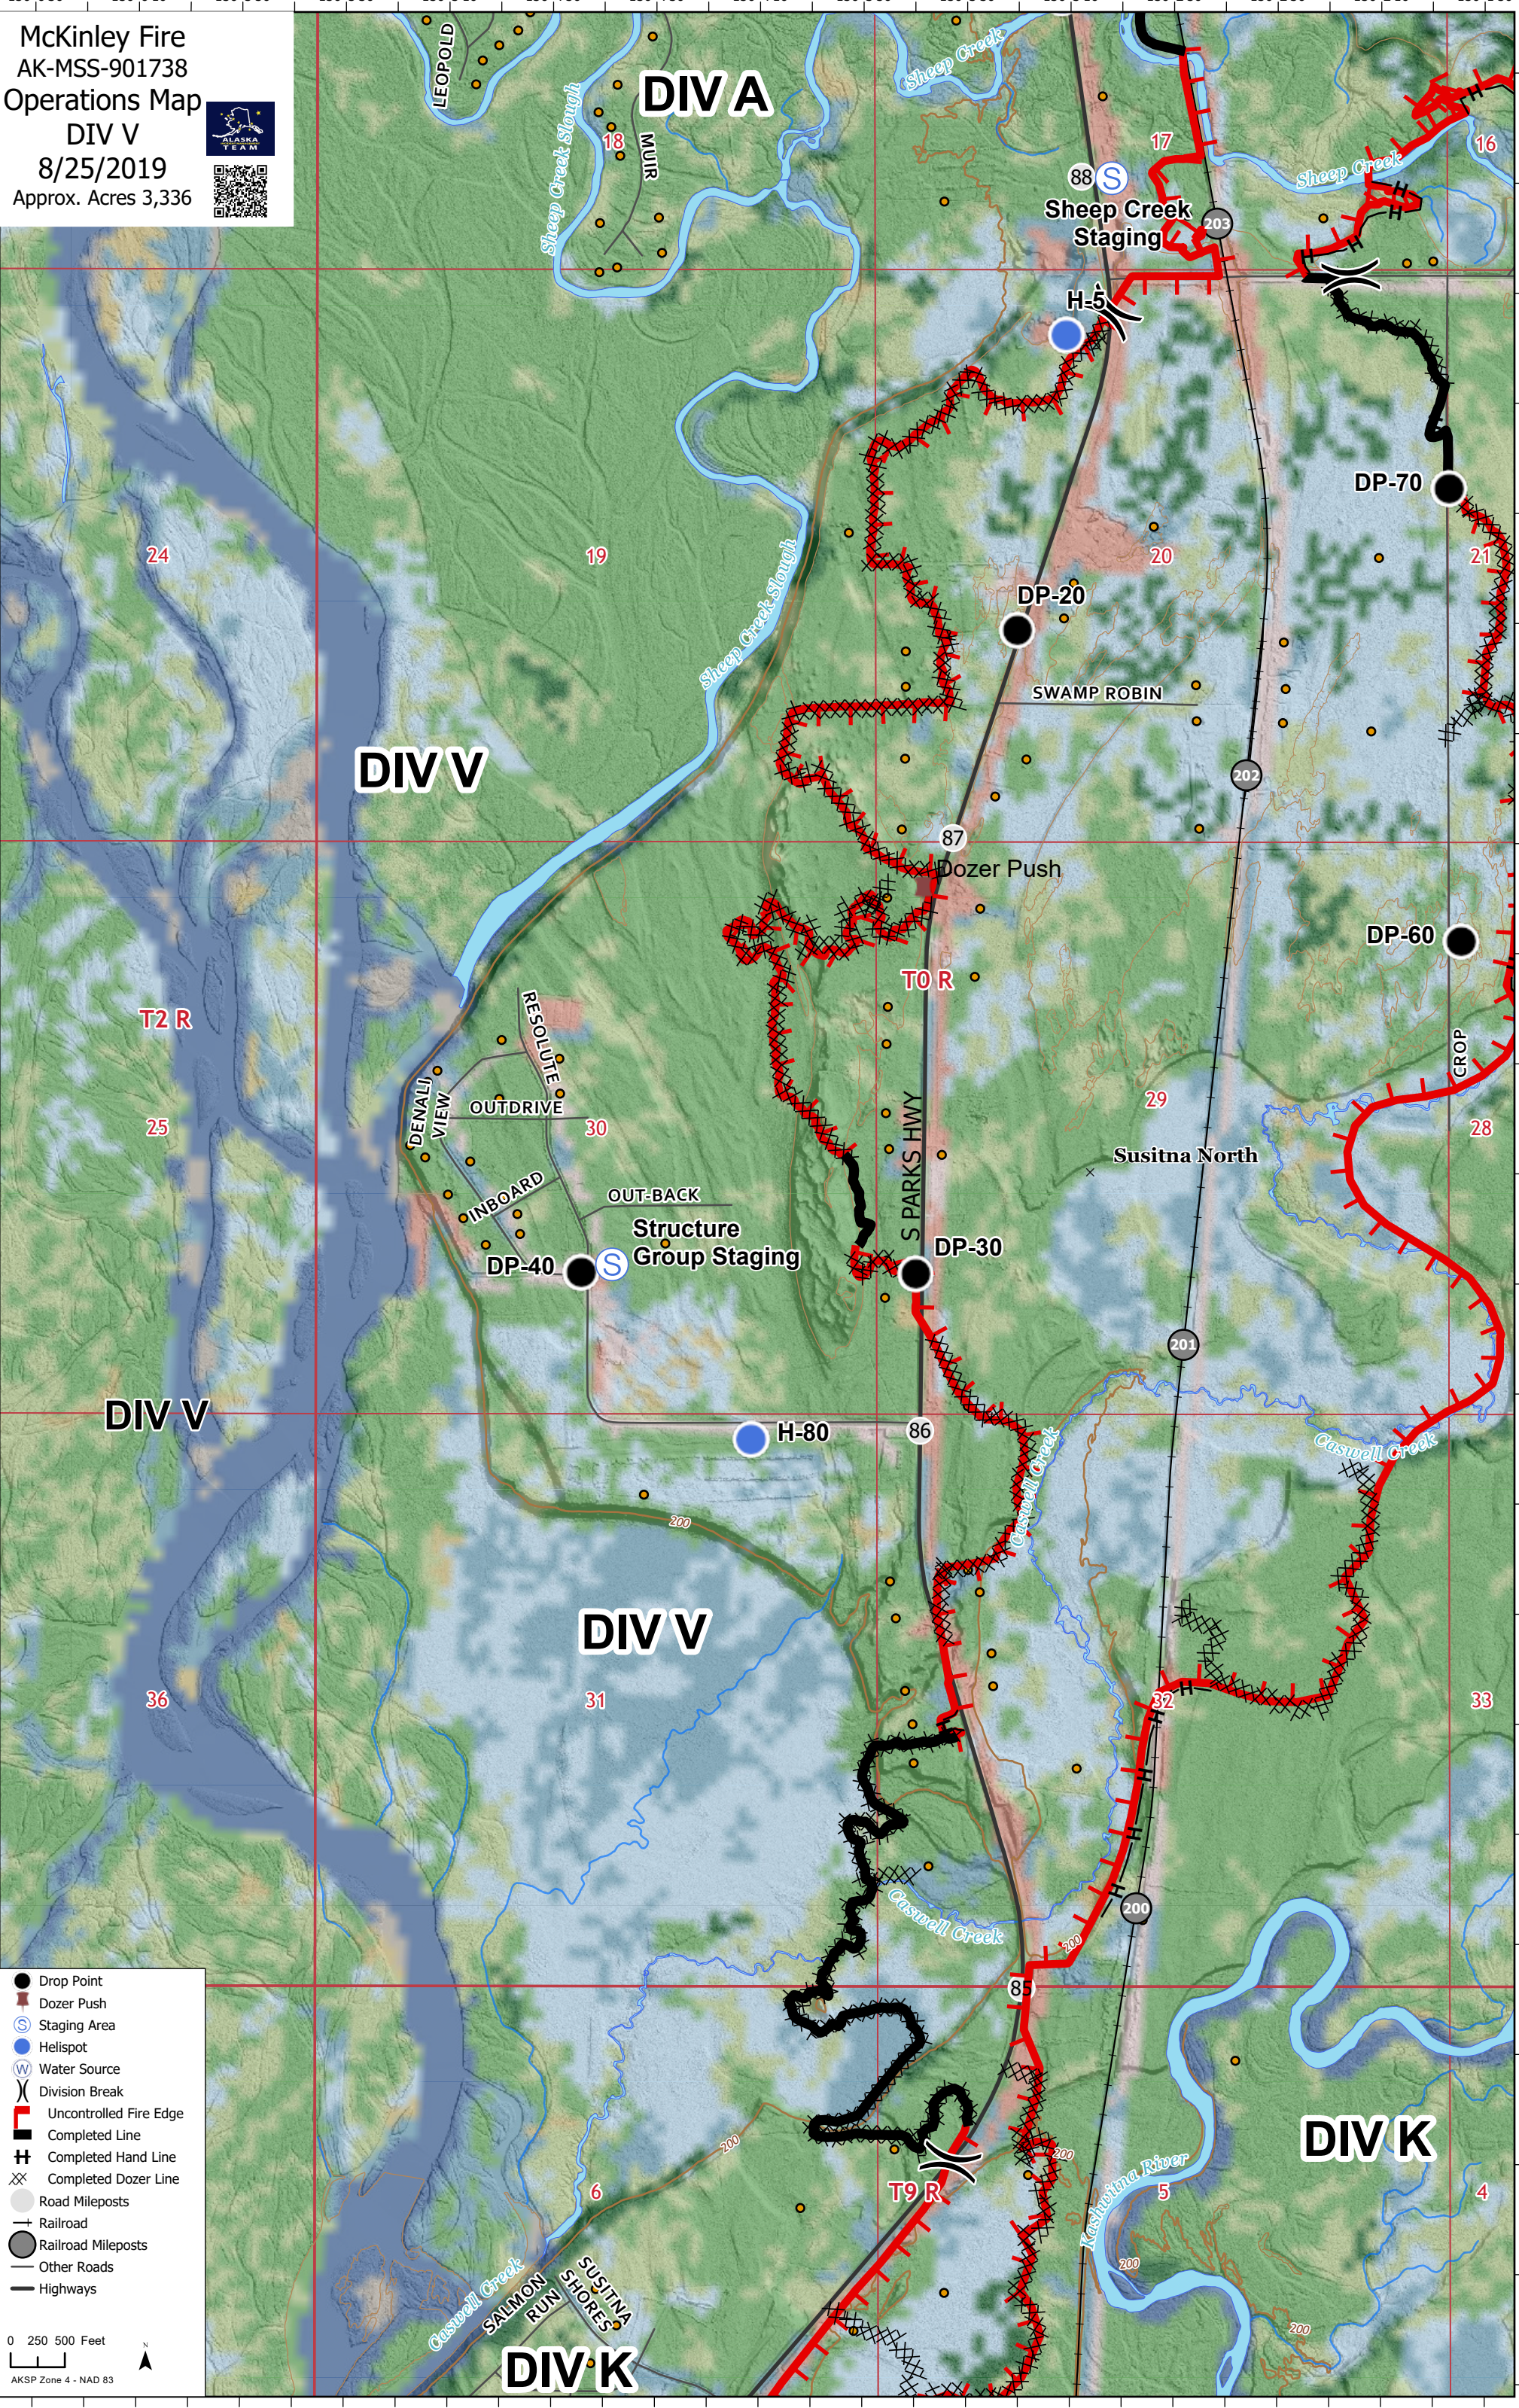

McKinley Fire
 AK-MSS-901738
 Operations Map
 DIV V
 8/25/2019
 Approx. Acres 3,336

- Drop Point
- Dozer Push
- ⊙ Staging Area
- Helispot
- ⊙ Water Source
- ⌘ Division Break
- ▬ Uncontrolled Fire Edge
- ▬ Completed Line
- ⊕ Completed Hand Line
- ⊗ Completed Dozer Line
- Road Mileposts
- ⊕ Railroad
- Railroad Mileposts
- Other Roads
- Highways

0 250 500 Feet
 AKSP Zone 4 - NAD 83