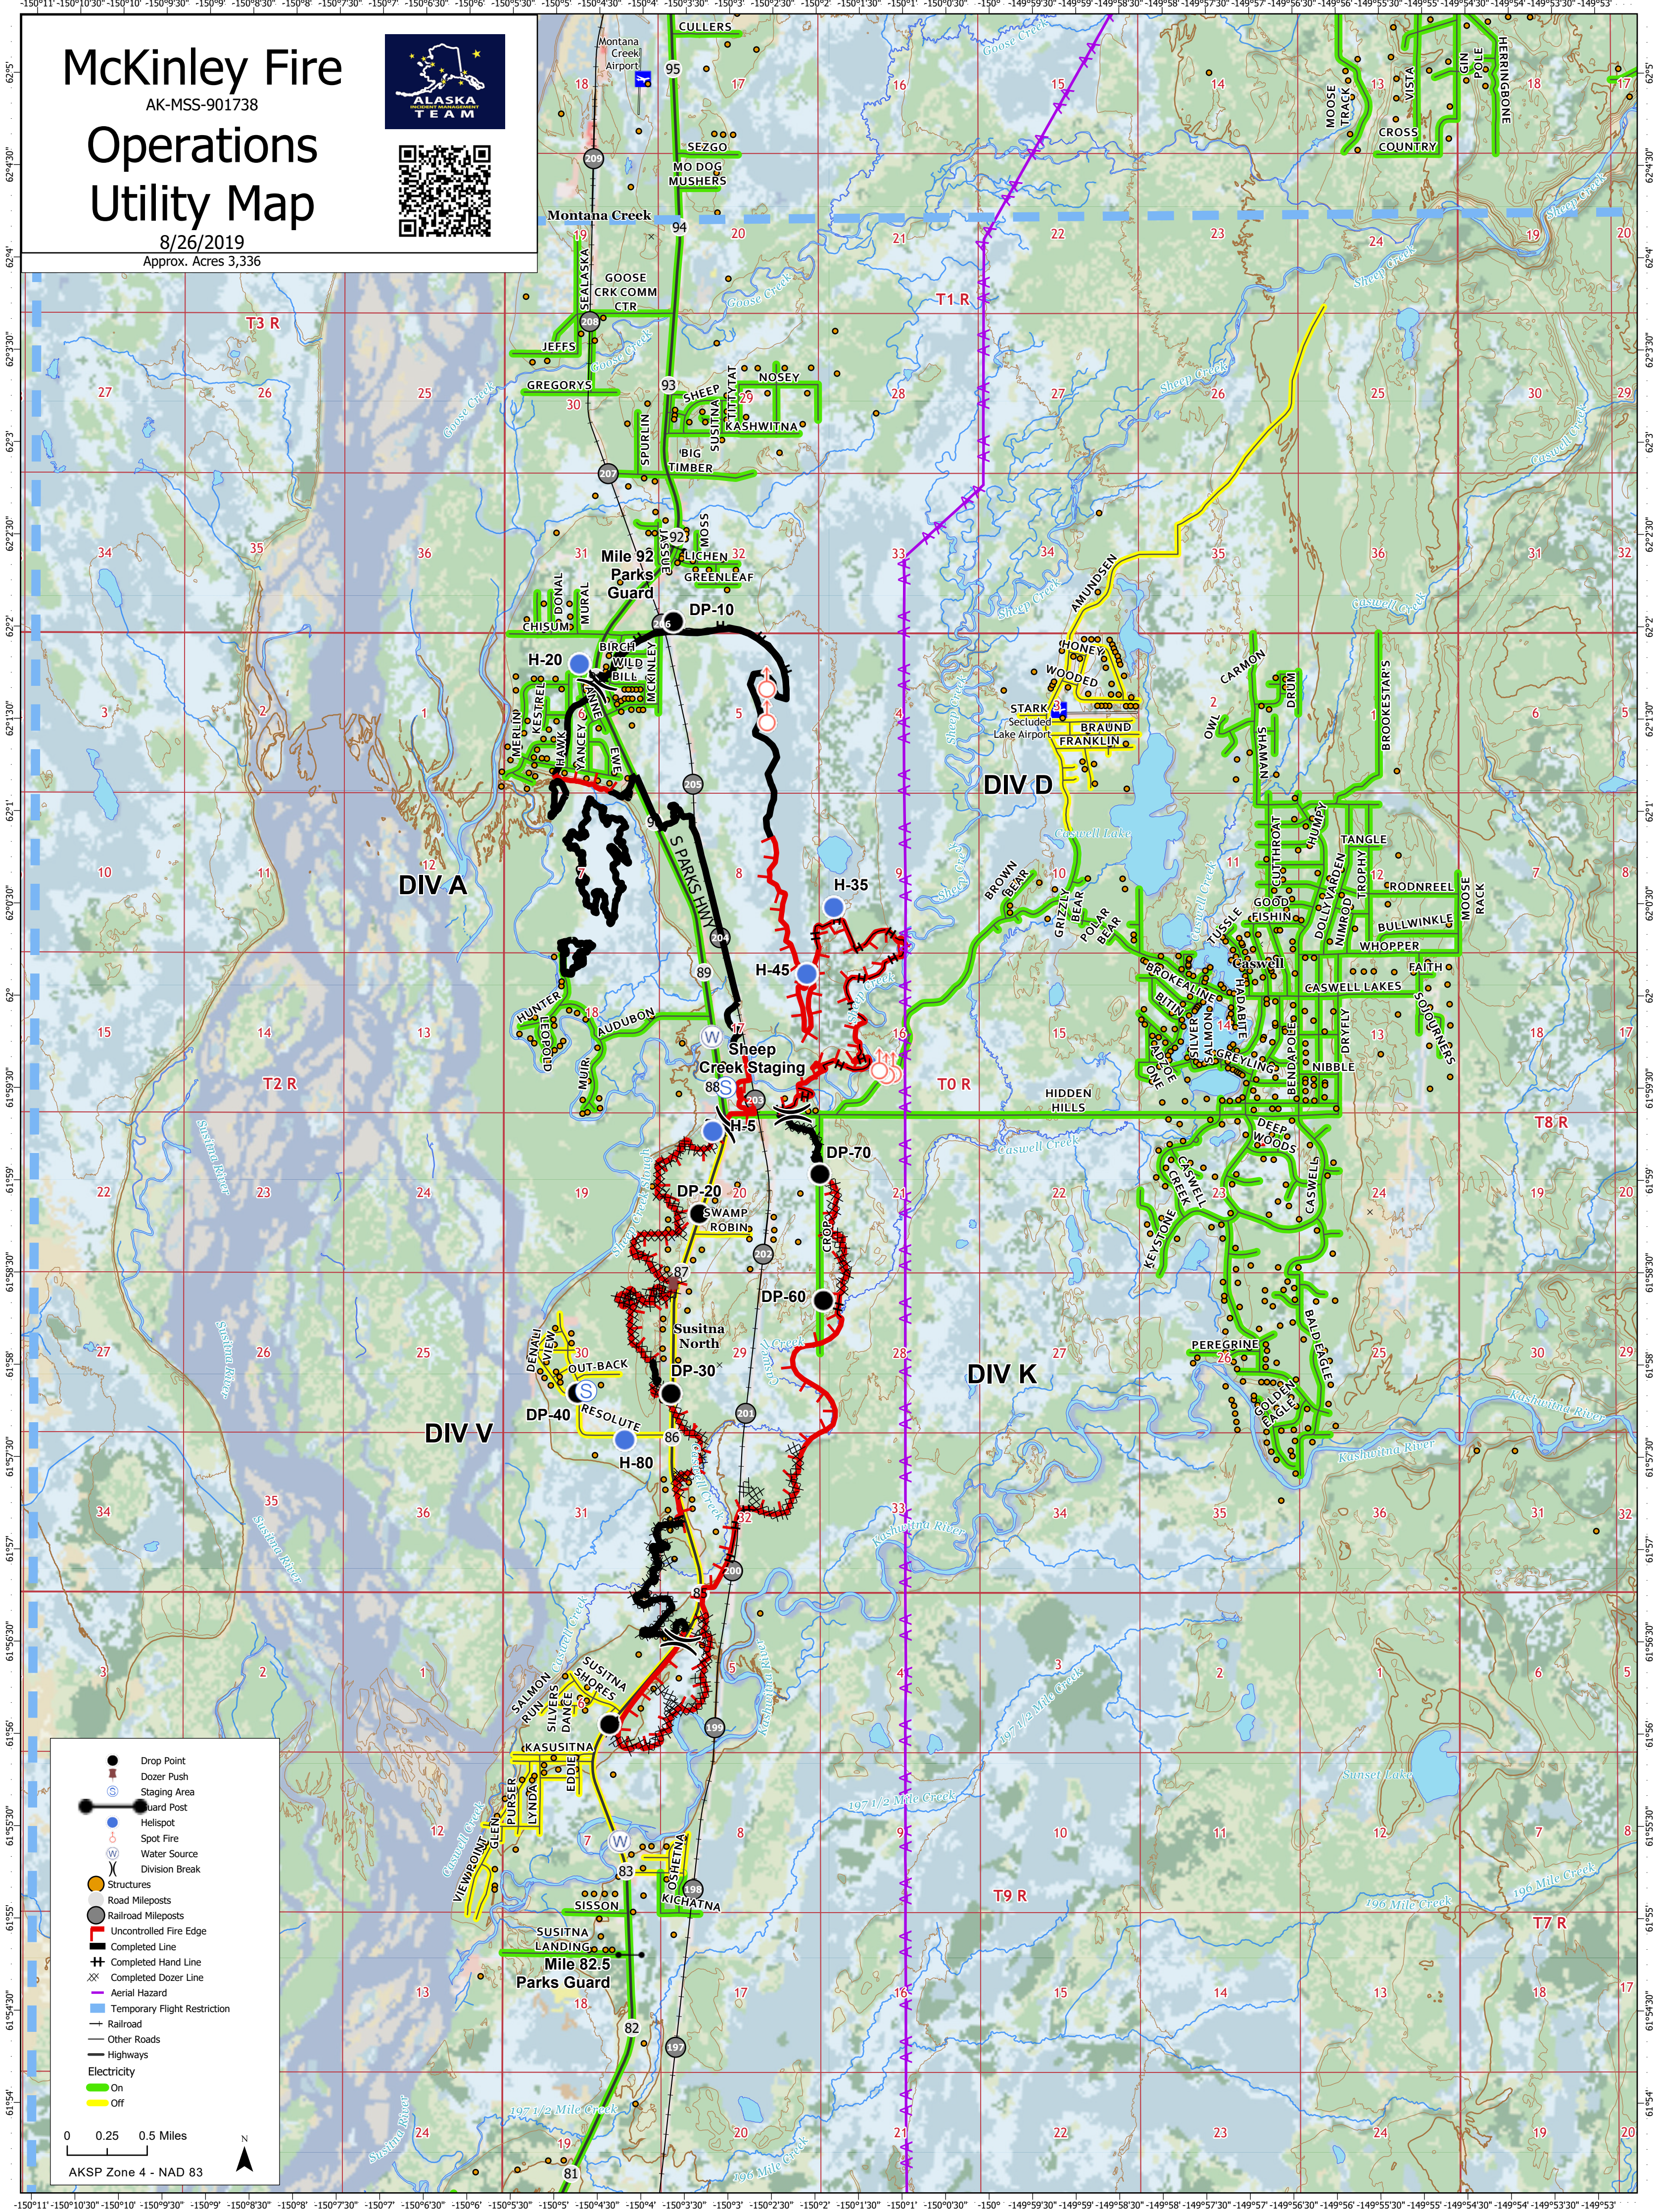

McKinley Fire

Operations Utility Map

AK-MSS-901738

8/26/2019

Approx. Acres 3,336

- Drop Point
- Dozer Push
- Staging Area
- Guard Post
- Helispot
- Spot Fire
- Water Source
- Division Break
- Structures
- Road Mileposts
- Railroad Mileposts
- Uncontrolled Fire Edge
- Completed Line
- Completed Hand Line
- Completed Dozer Line
- Aerial Hazard
- Temporary Flight Restriction
- Railroad
- Other Roads
- Highways
- Electricity
- On
- Off

0 0.25 0.5 Miles

AKSP Zone 4 - NAD 83