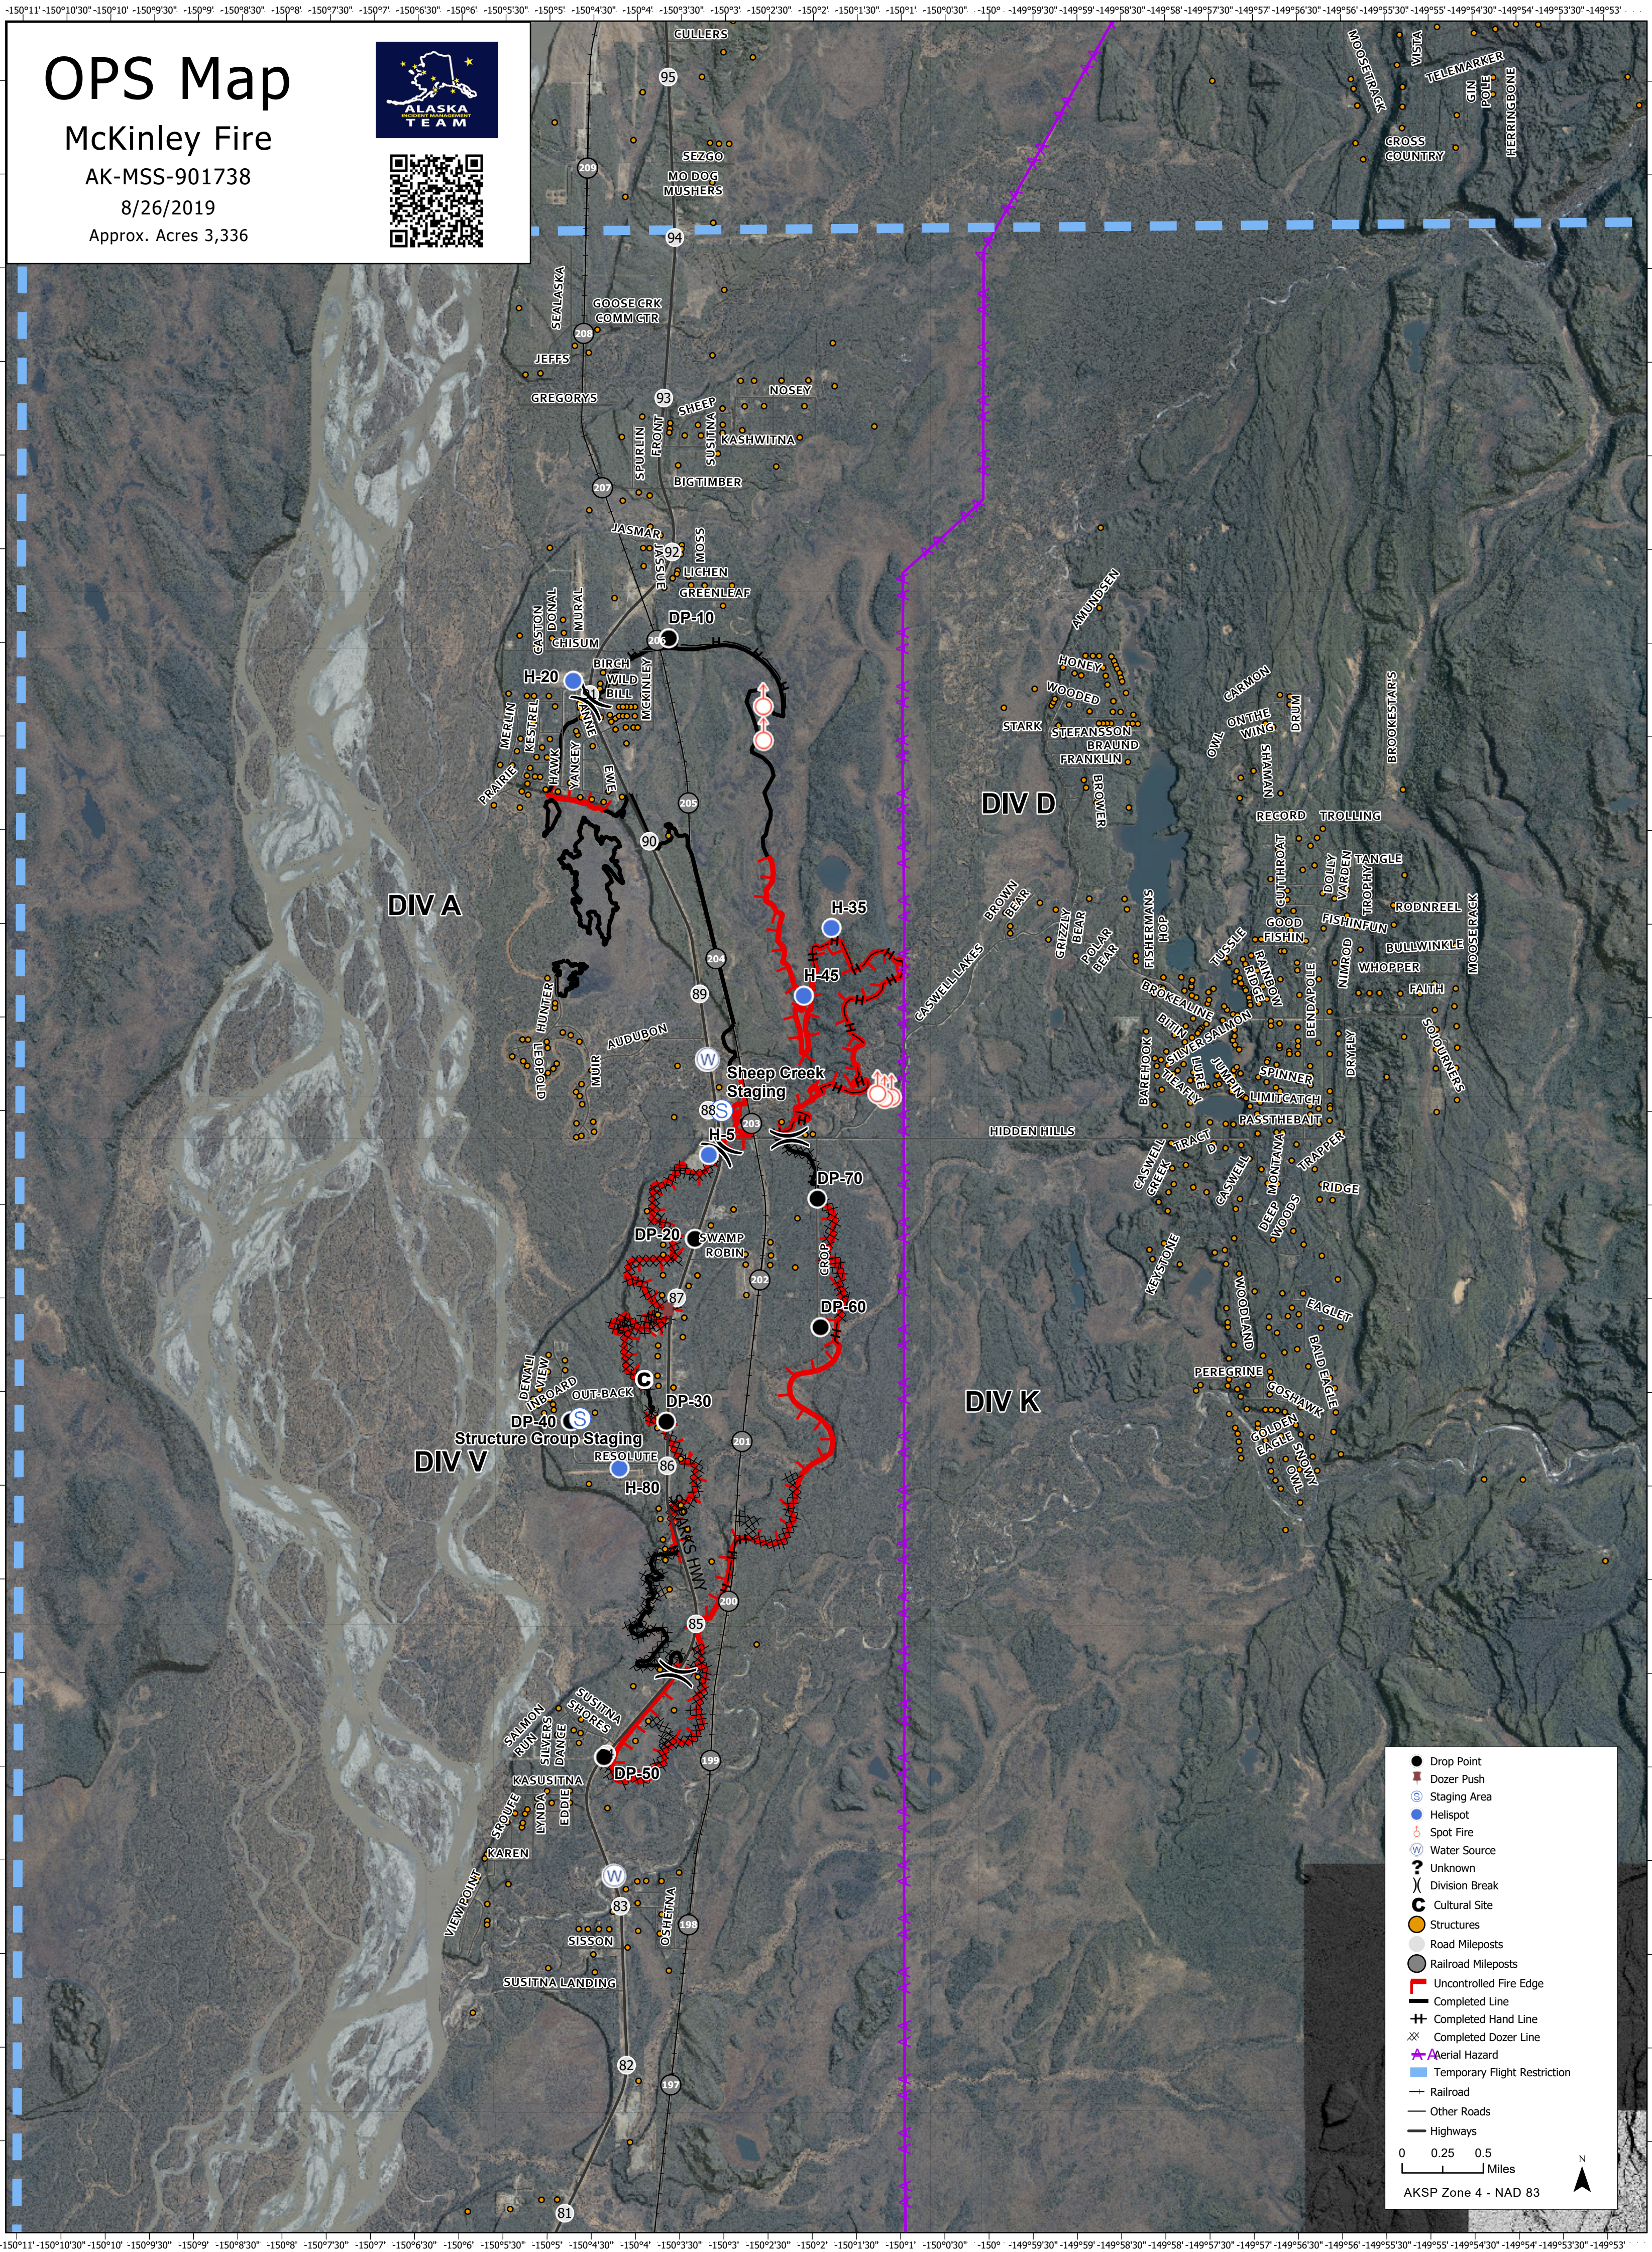

# OPS Map

## McKinley Fire

AK-MSS-901738

8/26/2019

Approx. Acres 3,336

●	Drop Point
■	Dozer Push
⊙	Staging Area
●	Helispot
⊙	Spot Fire
⊙	Water Source
?	Unknown
X	Division Break
⊙	Cultural Site
●	Structures
○	Road Mileposts
○	Railroad Mileposts
—	Uncontrolled Fire Edge
—	Completed Line
—	Completed Hand Line
—	Completed Dozer Line
—	Aerial Hazard
—	Temporary Flight Restriction
—	Railroad
—	Other Roads
—	Highways

0 0.25 0.5 Miles

AKSP Zone 4 - NAD 83