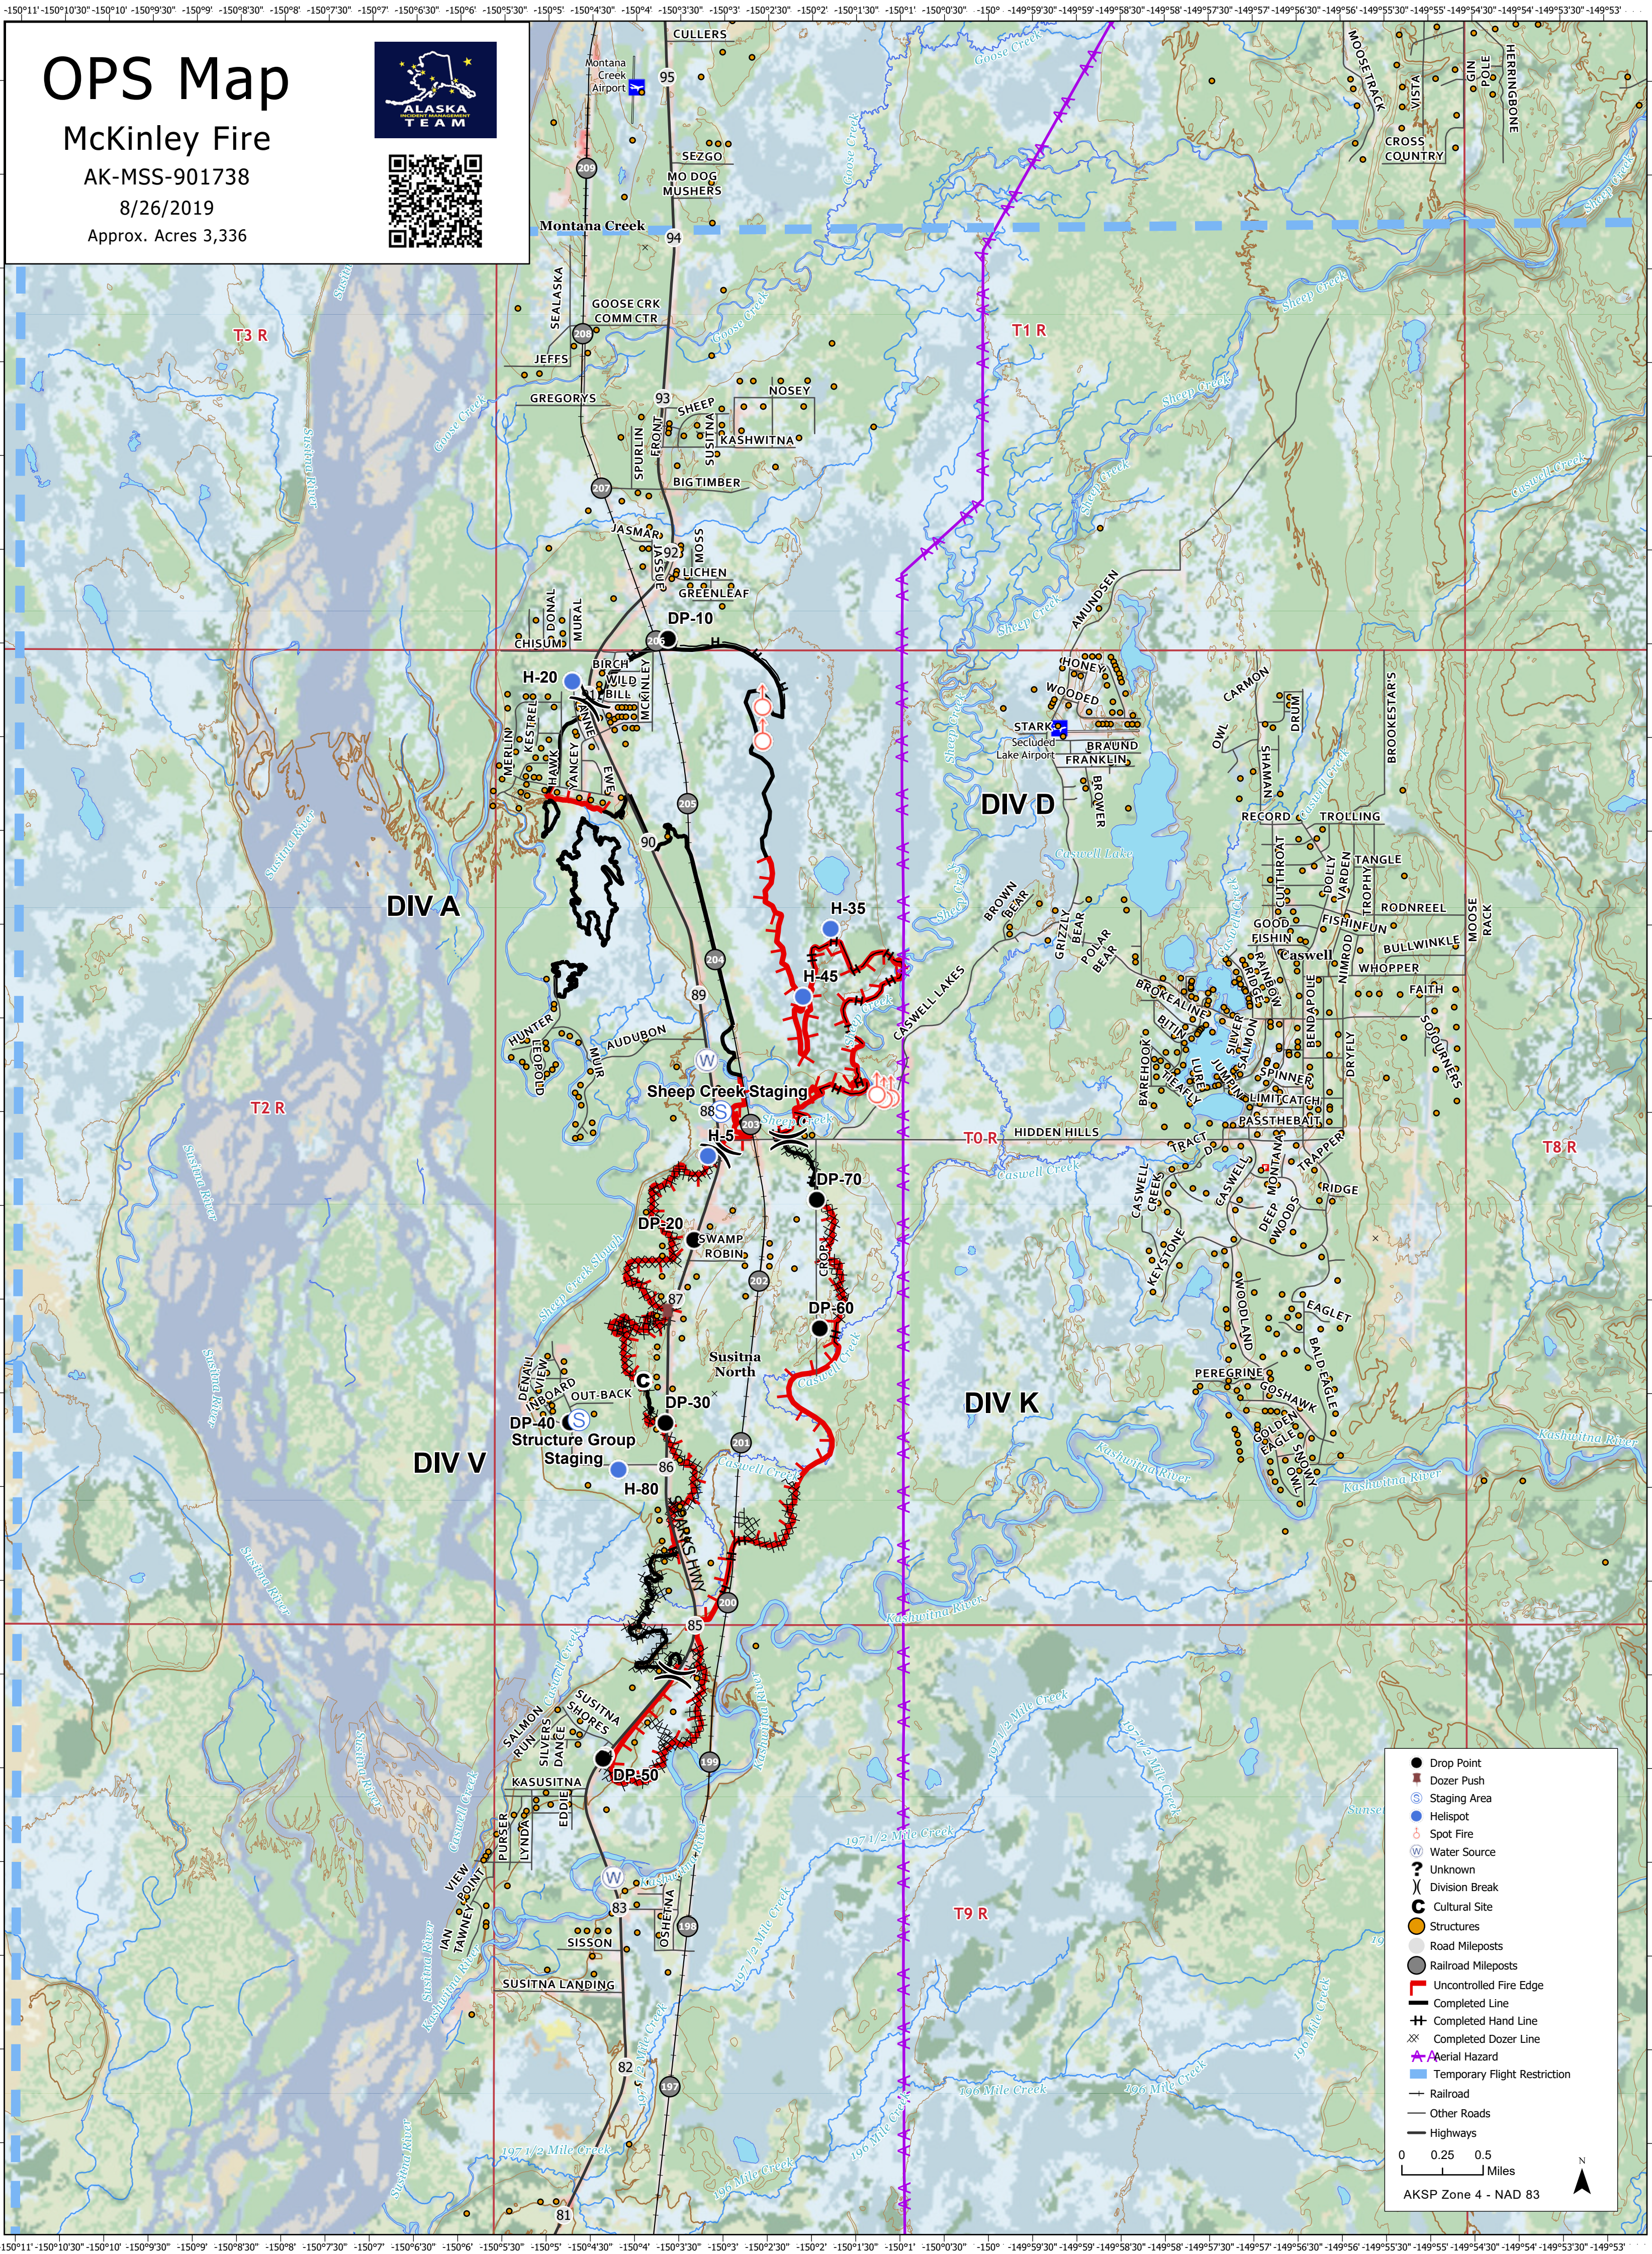

OPS Map

McKinley Fire

AK-MSS-901738

8/26/2019

Approx. Acres 3,336

●	Drop Point
■	Dozer Push
○	Staging Area
●	Helispot
○	Spot Fire
○	Water Source
?	Unknown
X	Division Break
○	Cultural Site
○	Structures
○	Road Mileposts
○	Railroad Mileposts
—	Uncontrolled Fire Edge
—	Completed Line
—	Completed Hand Line
—	Completed Dozer Line
—	Aerial Hazard
—	Temporary Flight Restriction
—	Railroad
—	Other Roads
—	Highways

0 0.25 0.5 Miles

AKSP Zone 4 - NAD 83