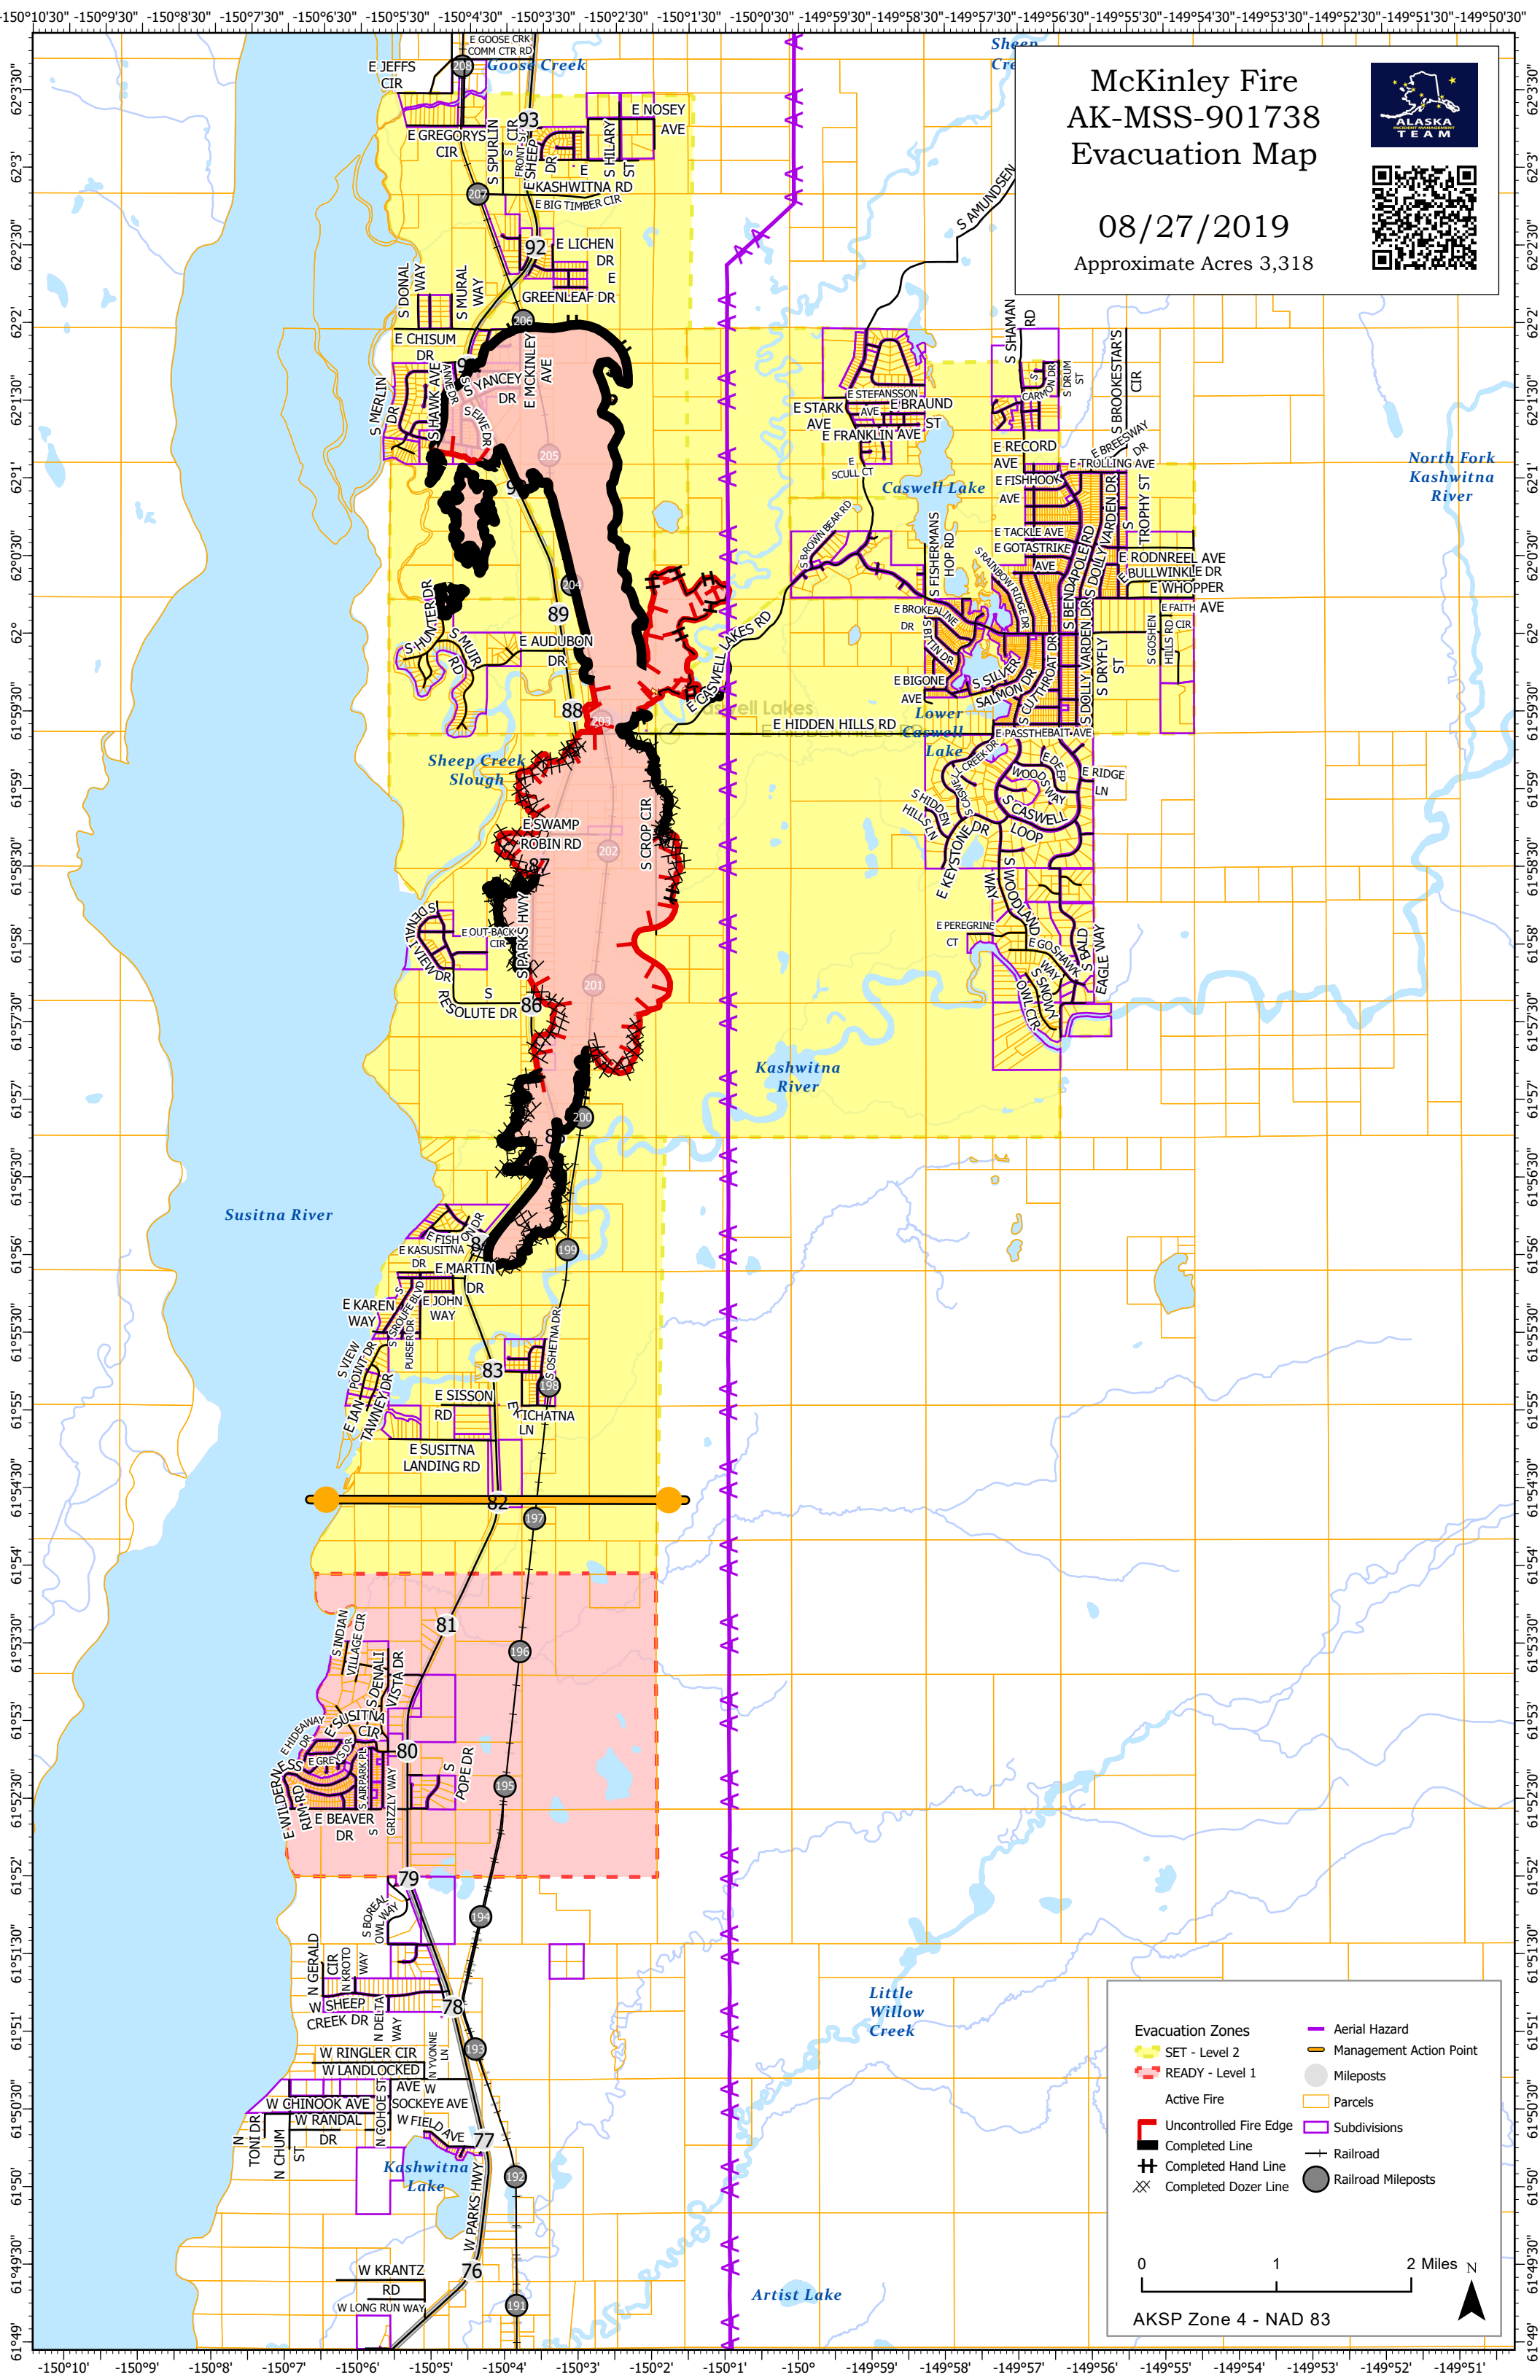

McKinley Fire AK-MSS-901738 Evacuation Map

08/27/2019

Approximate Acres 3,318

Evacuation Zones		Other Features	
	SET - Level 2		Aerial Hazard
	READY - Level 1		Management Action Point
	Active Fire		Mileposts
	Completed Line		Parcels
	Completed Hand Line		Subdivisions
	Completed Dozer Line		Railroad
			Railroad Mileposts

0 1 2 Miles N

AKSP Zone 4 - NAD 83