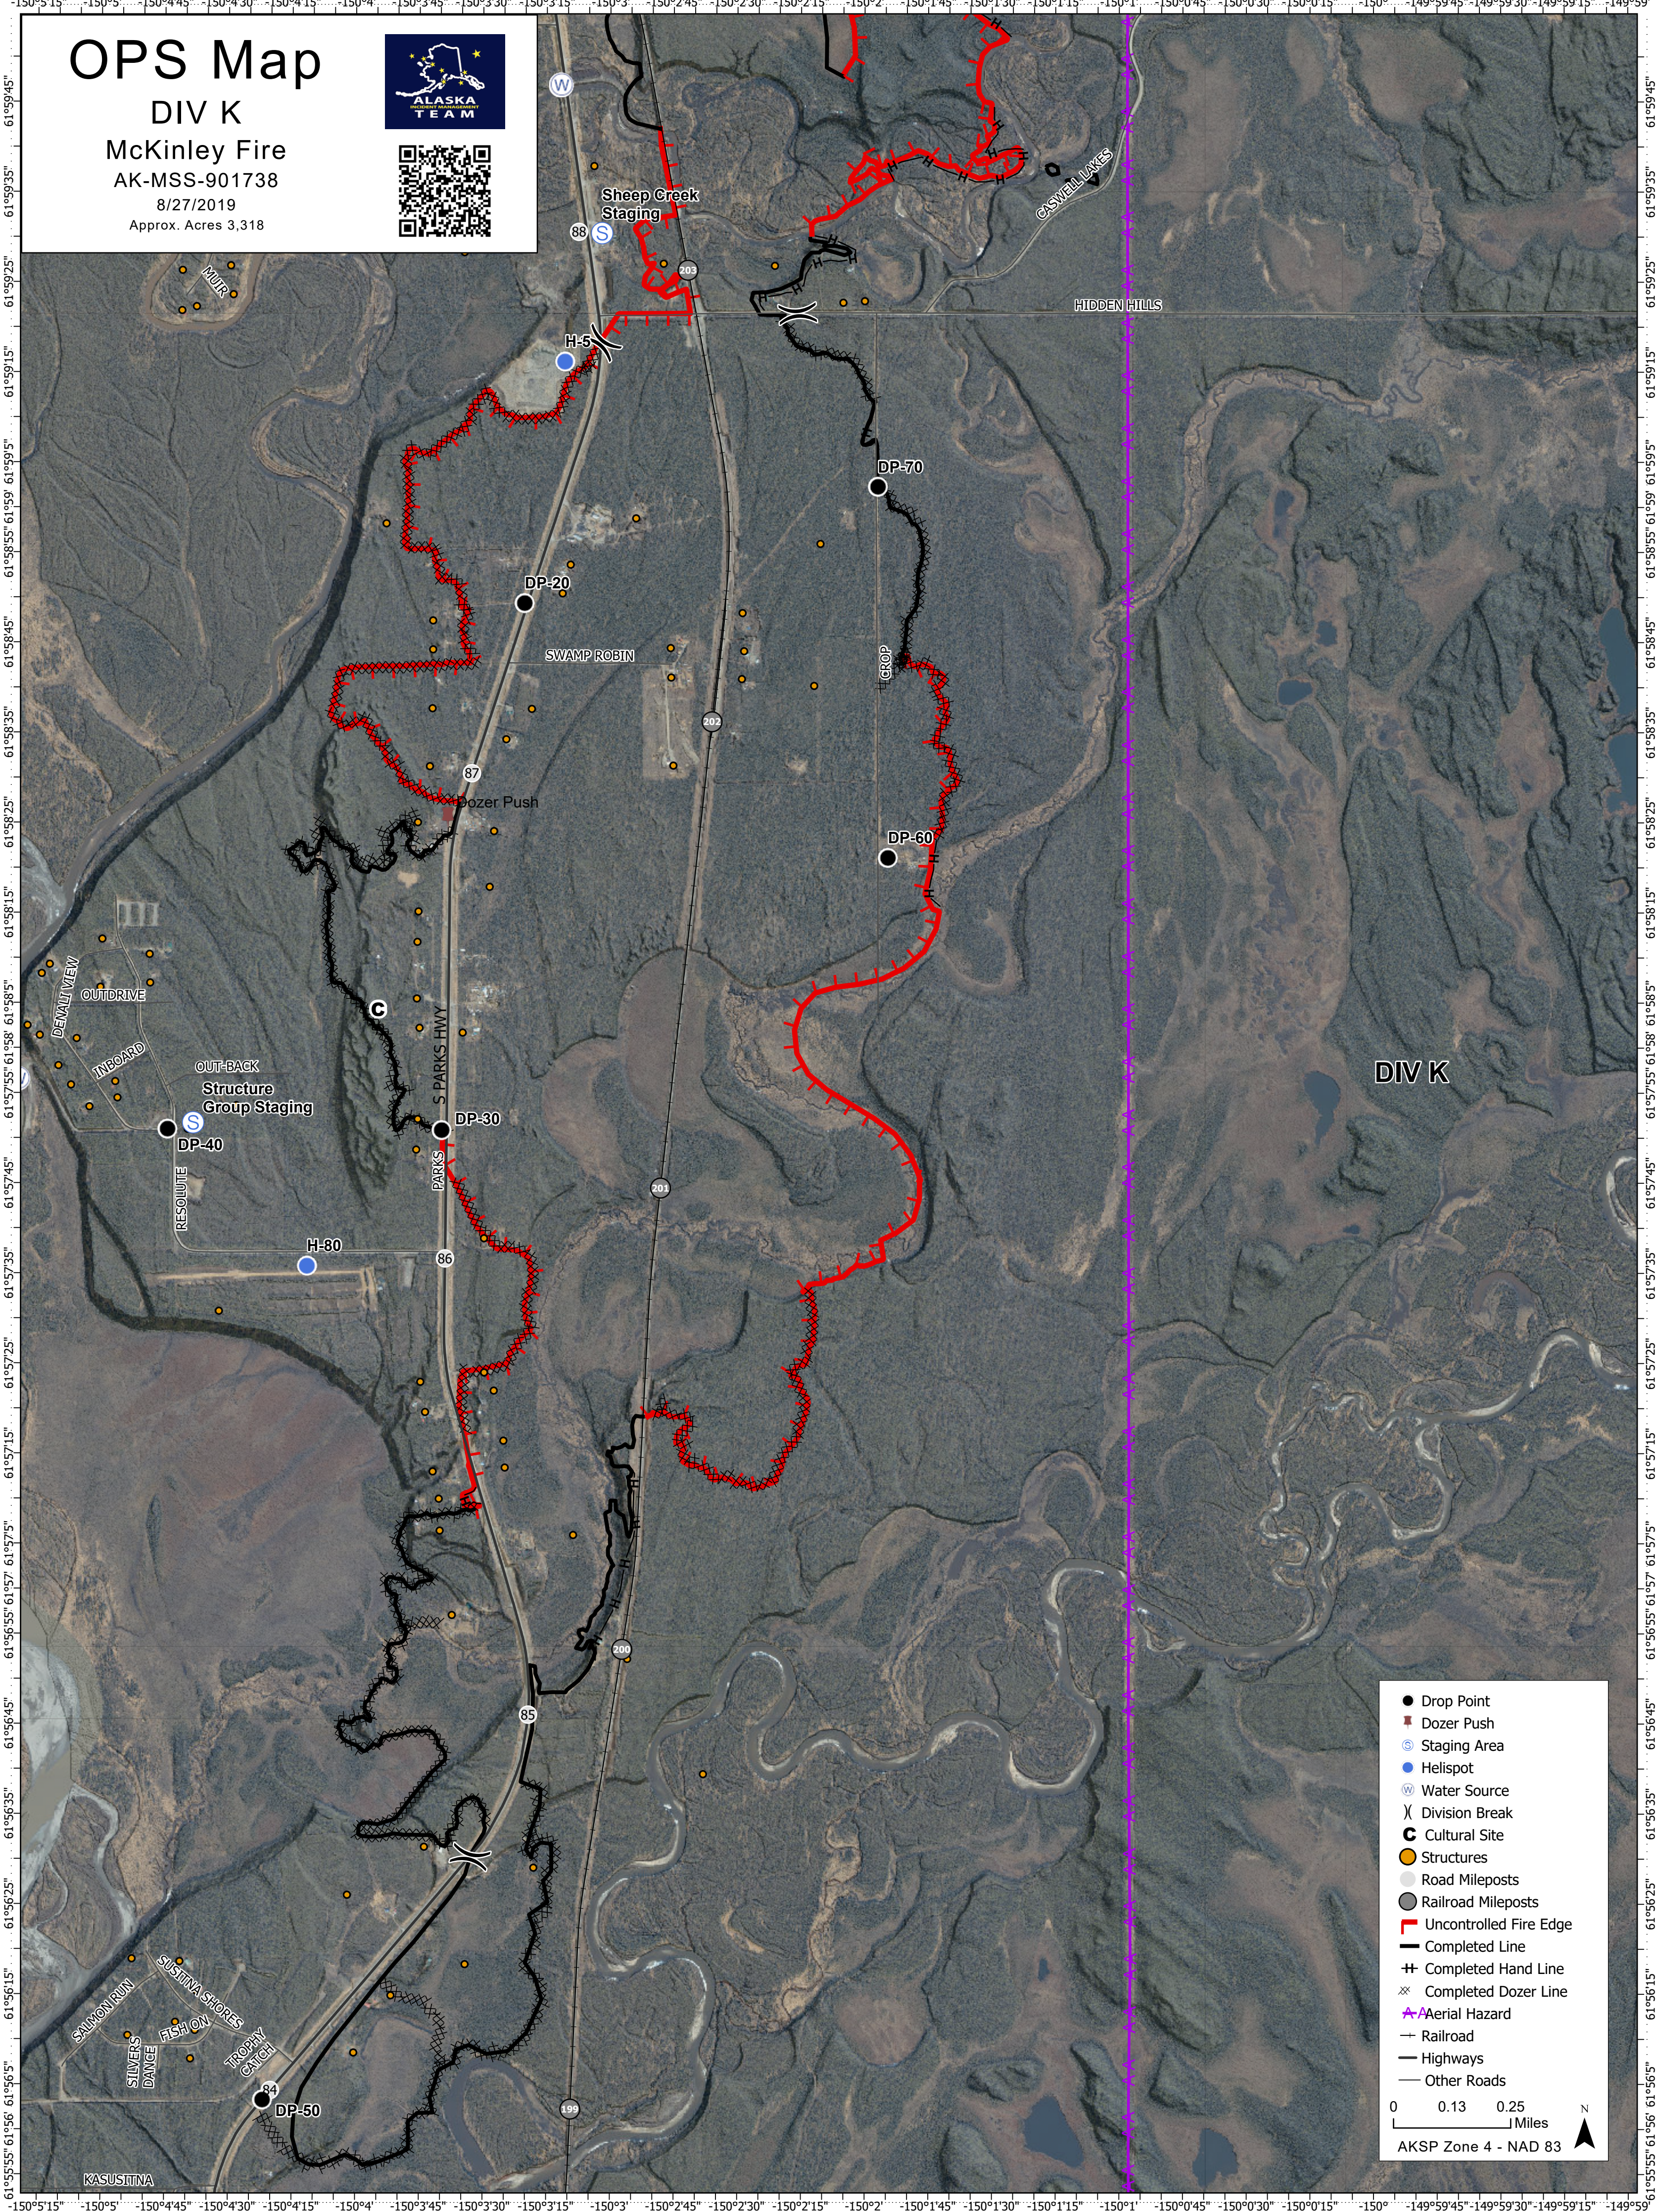

# OPS Map

DIV K

McKinley Fire  
AK-MSS-901738

8/27/2019

Approx. Acres 3,318

DIV K

- Drop Point
- Dozer Push
- ⊙ Staging Area
- Helispot
- ⊙ Water Source
- ⌘ Division Break
- Ⓒ Cultural Site
- Structures
- Road Mileposts
- Railroad Mileposts
- ▬ Uncontrolled Fire Edge
- ▬ Completed Line
- ▬ Completed Hand Line
- ⊗ Completed Dozer Line
- ⚡ Aerial Hazard
- Railroad
- Highways
- Other Roads

0 0.13 0.25 Miles

AKSP Zone 4 - NAD 83