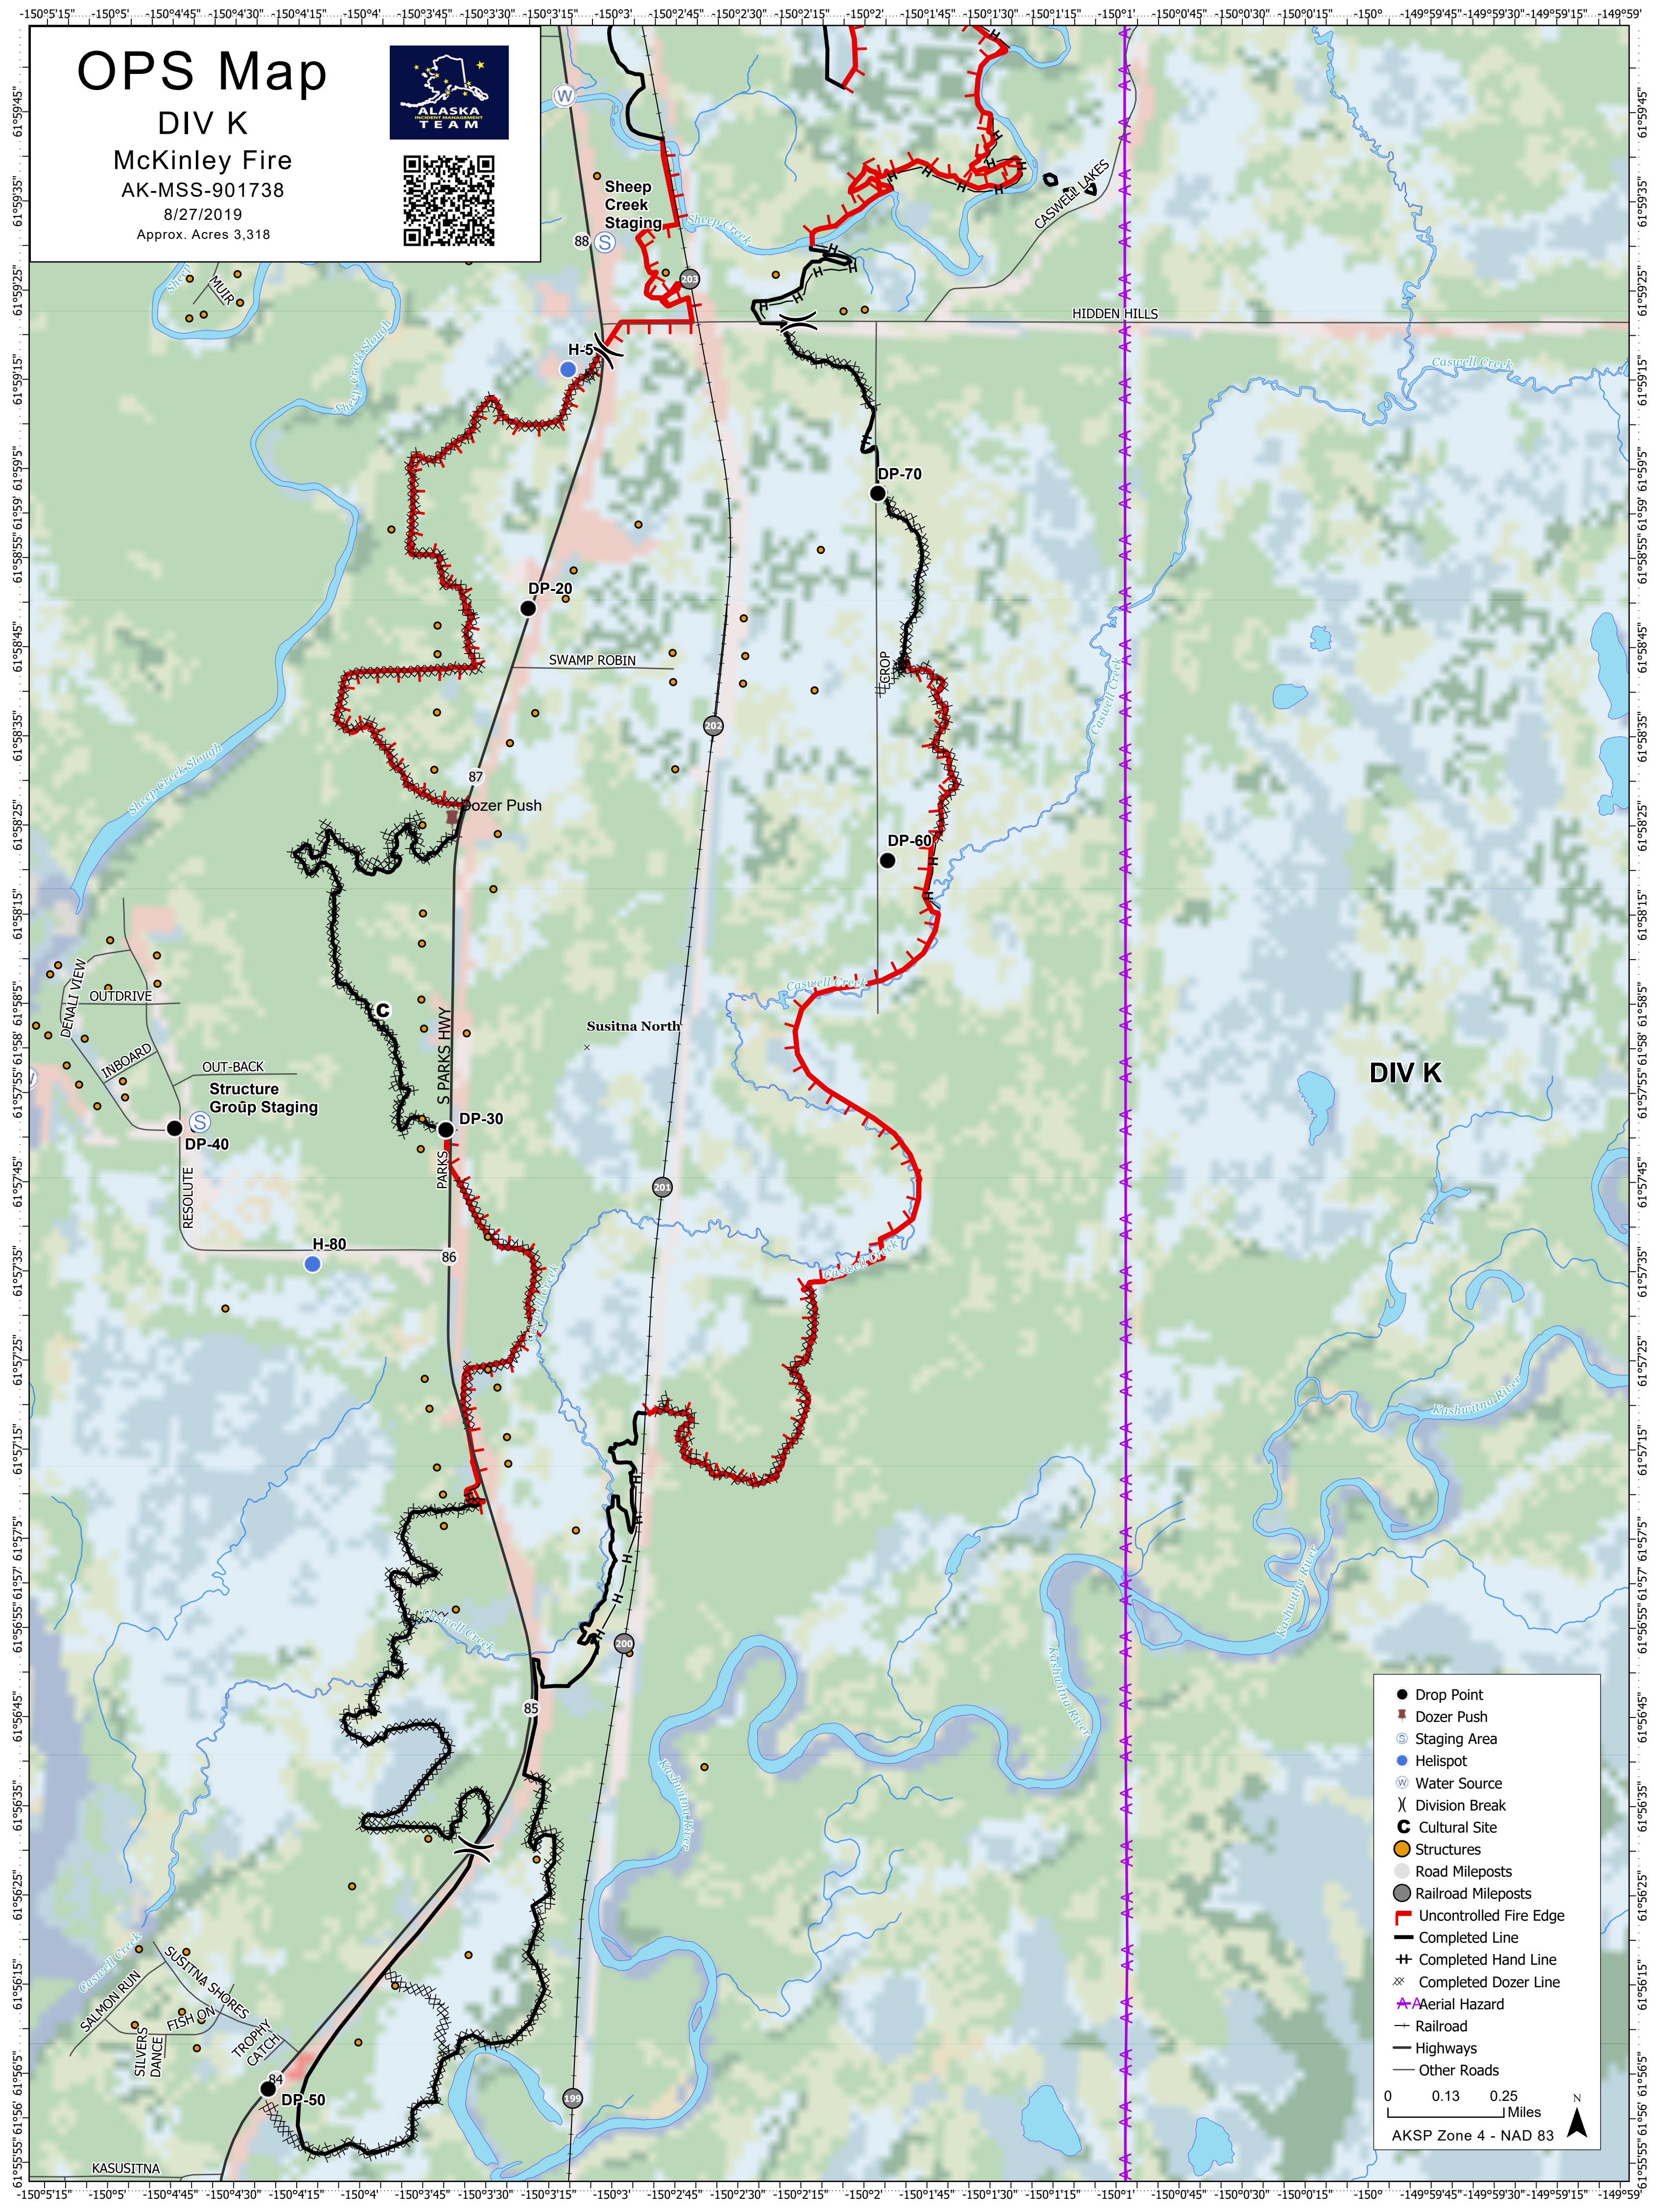

# OPS Map

DIV K

McKinley Fire  
AK-MSS-901738

8/27/2019

Approx. Acres 3,318

DIV K

- Drop Point
- Dozer Push
- ⊙ Staging Area
- Helispot
- W Water Source
- X Division Break
- C Cultural Site
- Structures
- Road Mileposts
- Railroad Mileposts
- Uncontrolled Fire Edge
- Completed Line
- Completed Hand Line
- Completed Dozer Line
- ✱ Aerial Hazard
- Railroad
- Highways
- Other Roads

0 0.13 0.25 Miles

AKSP Zone 4 - NAD 83