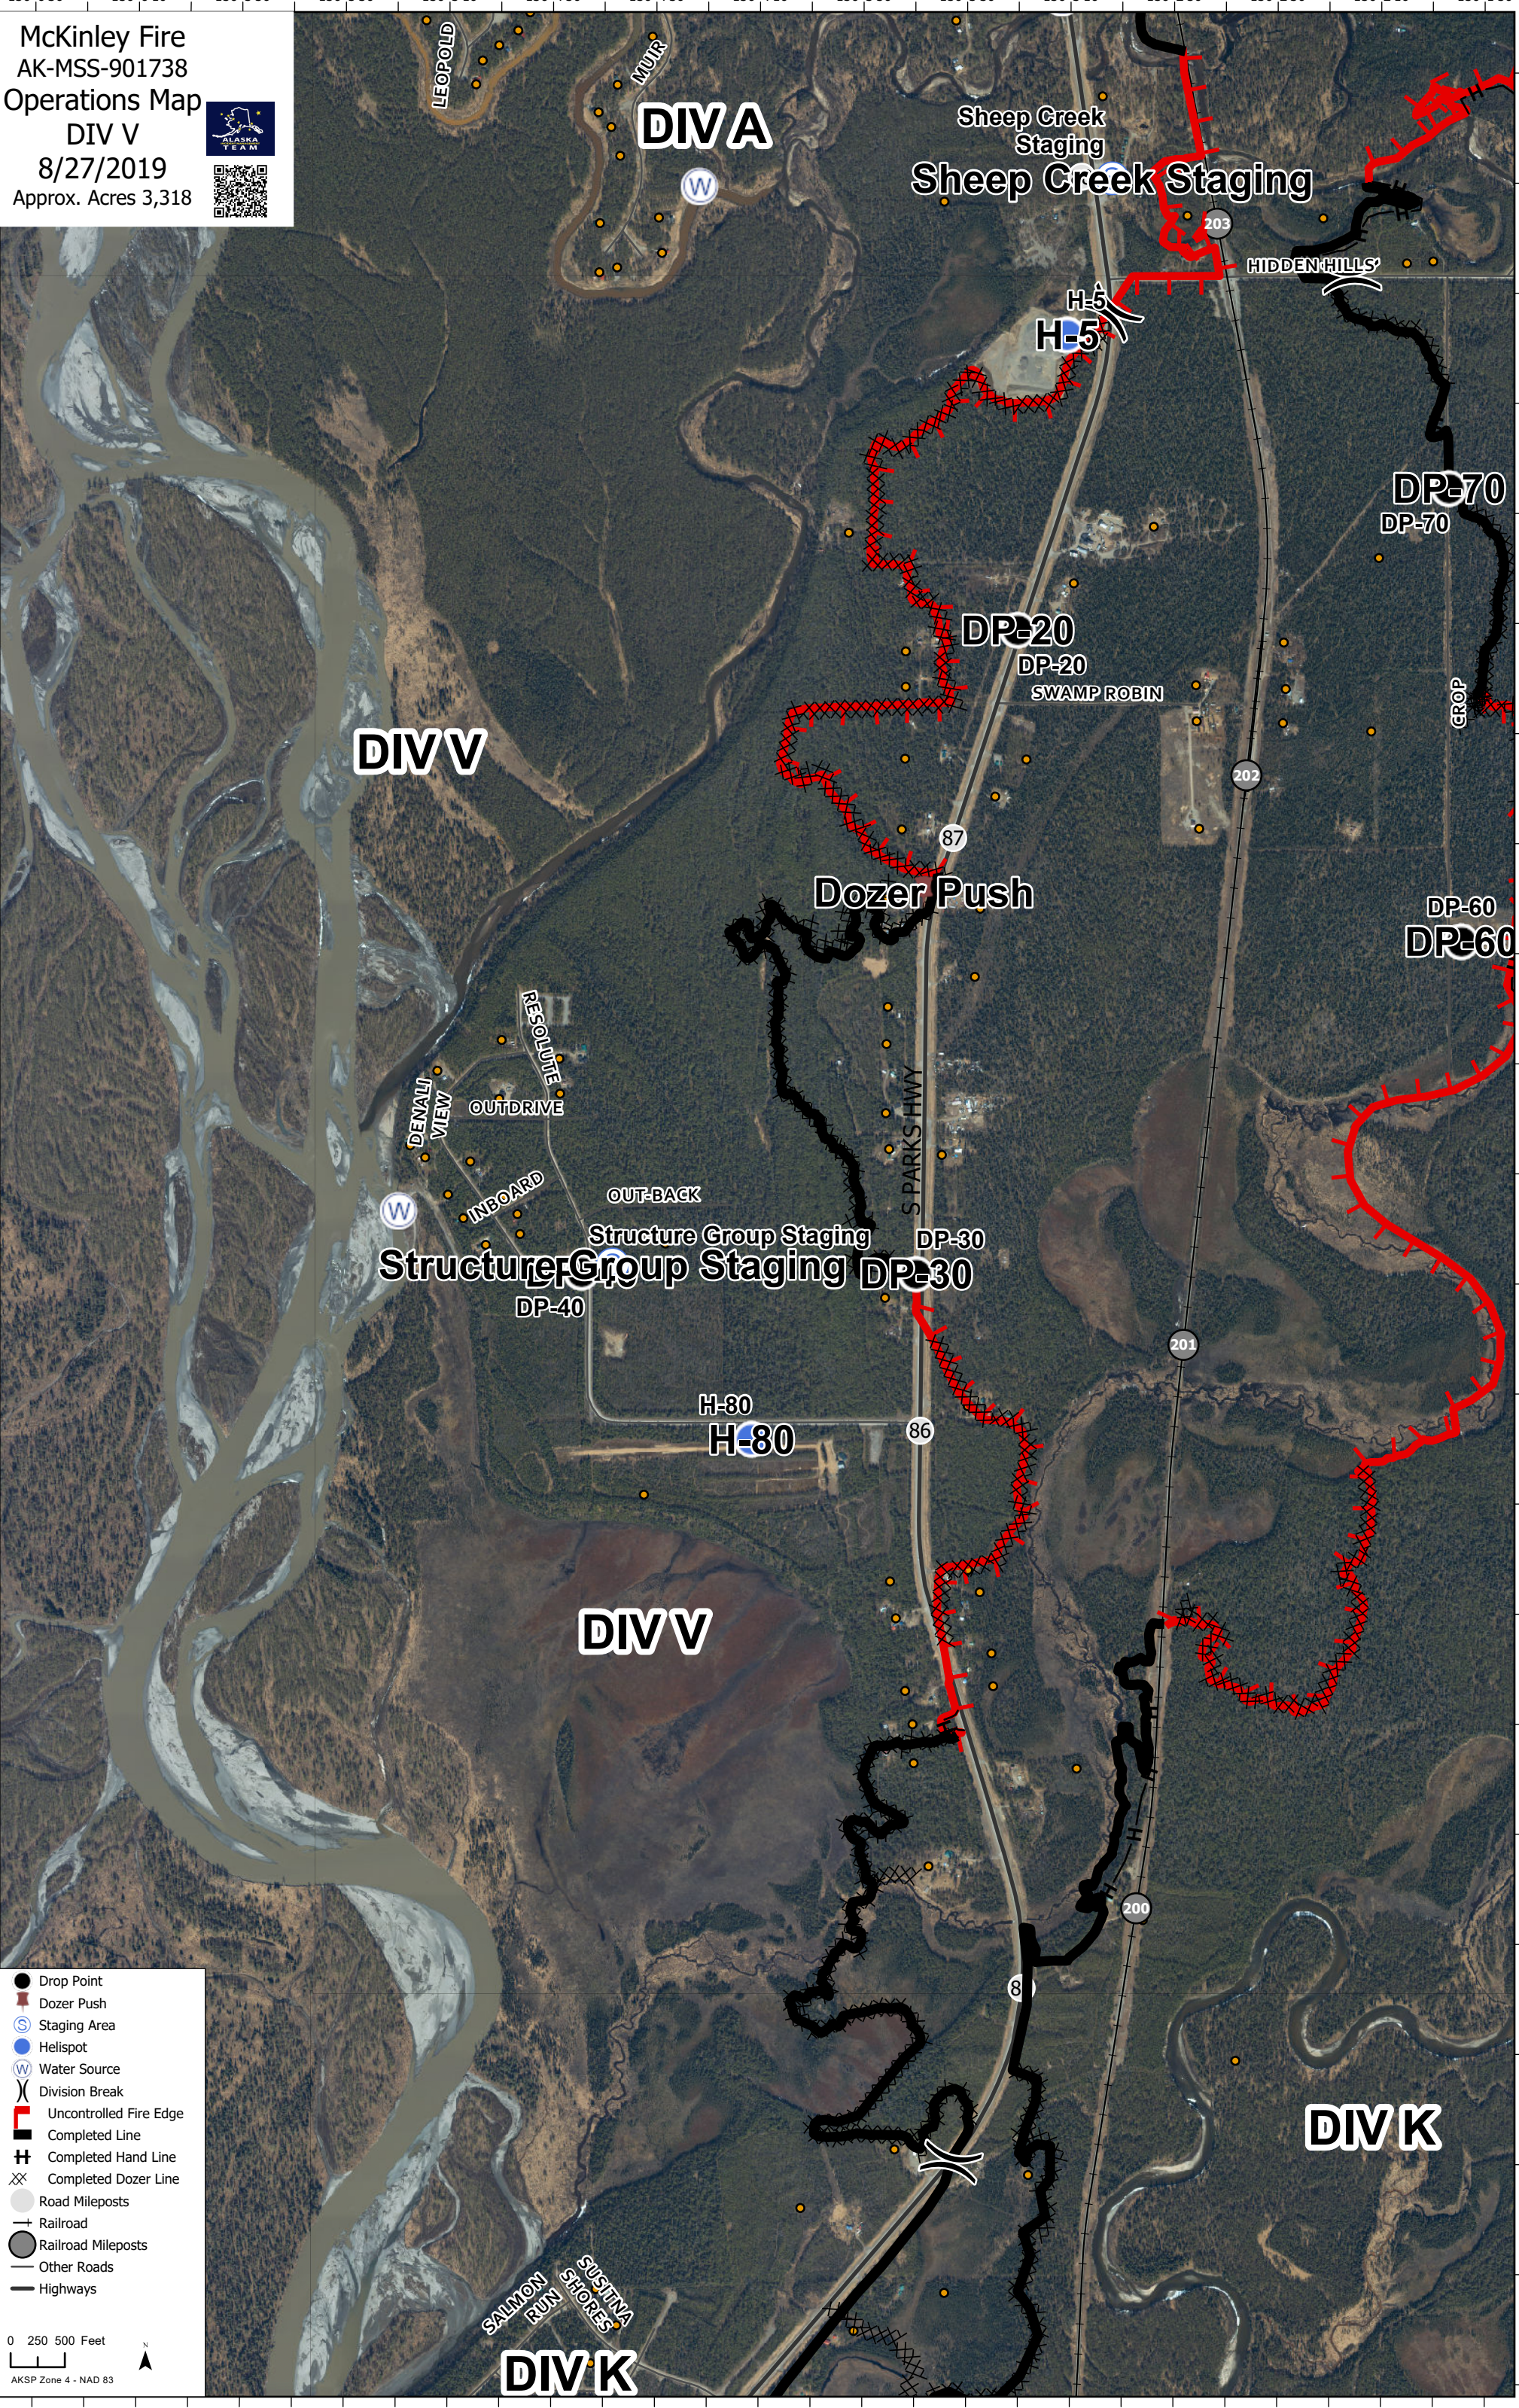

McKinley Fire  
AK-MSS-901738  
Operations Map  
DIV V  
8/27/2019  
Approx. Acres 3,318

- Drop Point
- ▬ Dozer Push
- ⊙ Staging Area
- ⊙ Helispot
- ⊙ Water Source
- ⌘ Division Break
- ▬ Uncontrolled Fire Edge
- ▬ Completed Line
- ⊕ Completed Hand Line
- ⊗ Completed Dozer Line
- Road Mileposts
- ⊕ Railroad
- Railroad Mileposts
- Other Roads
- ▬ Highways

0 250 500 Feet  
AKSP Zone 4 - NAD 83

DIV K