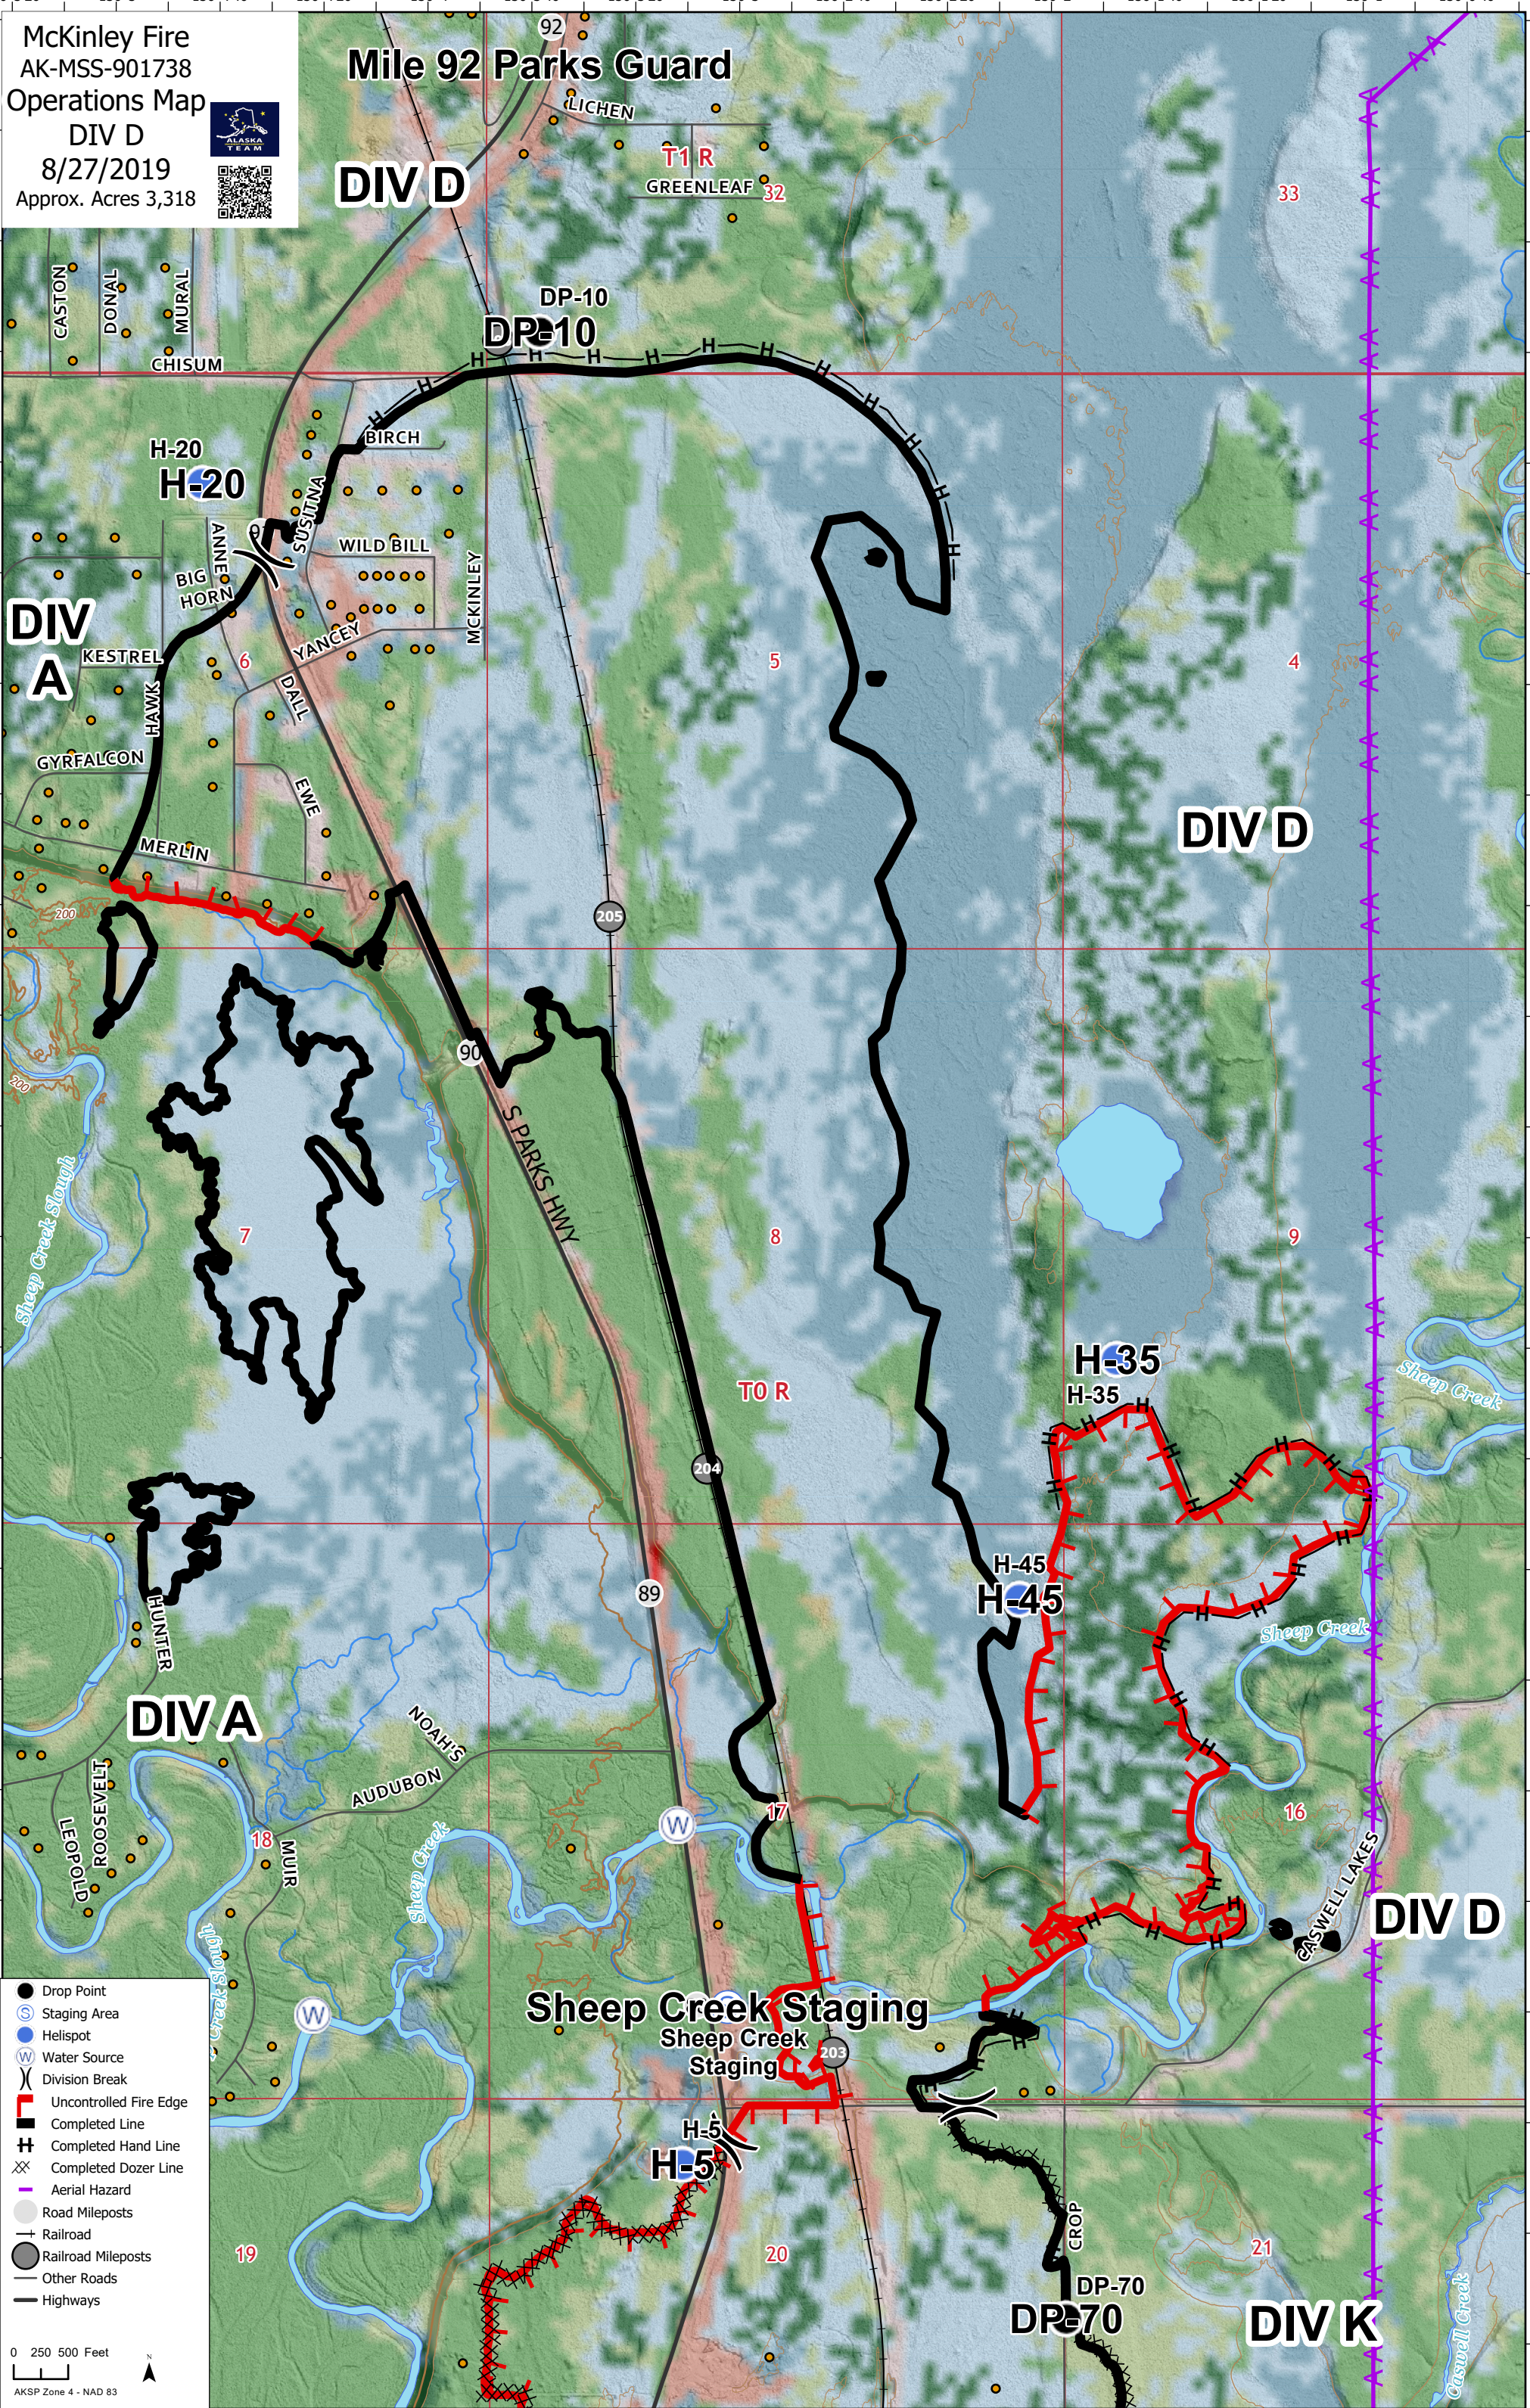

McKinley Fire
 AK-MSS-901738
 Operations Map
 DIV D
 8/27/2019
 Approx. Acres 3,318

Mile 92 Parks Guard

DIV D

DIV A

DIV D

DIV D

DIV K

- Drop Point
- Staging Area
- Helispot
- W Water Source
- X Division Break
- Uncontrolled Fire Edge
- Completed Line
- H Completed Hand Line
- X Completed Dozer Line
- Aerial Hazard
- Road Mileposts
- Railroad
- Railroad Mileposts
- Other Roads
- Highways

0 250 500 Feet
 AKSP Zone 4 - NAD 83