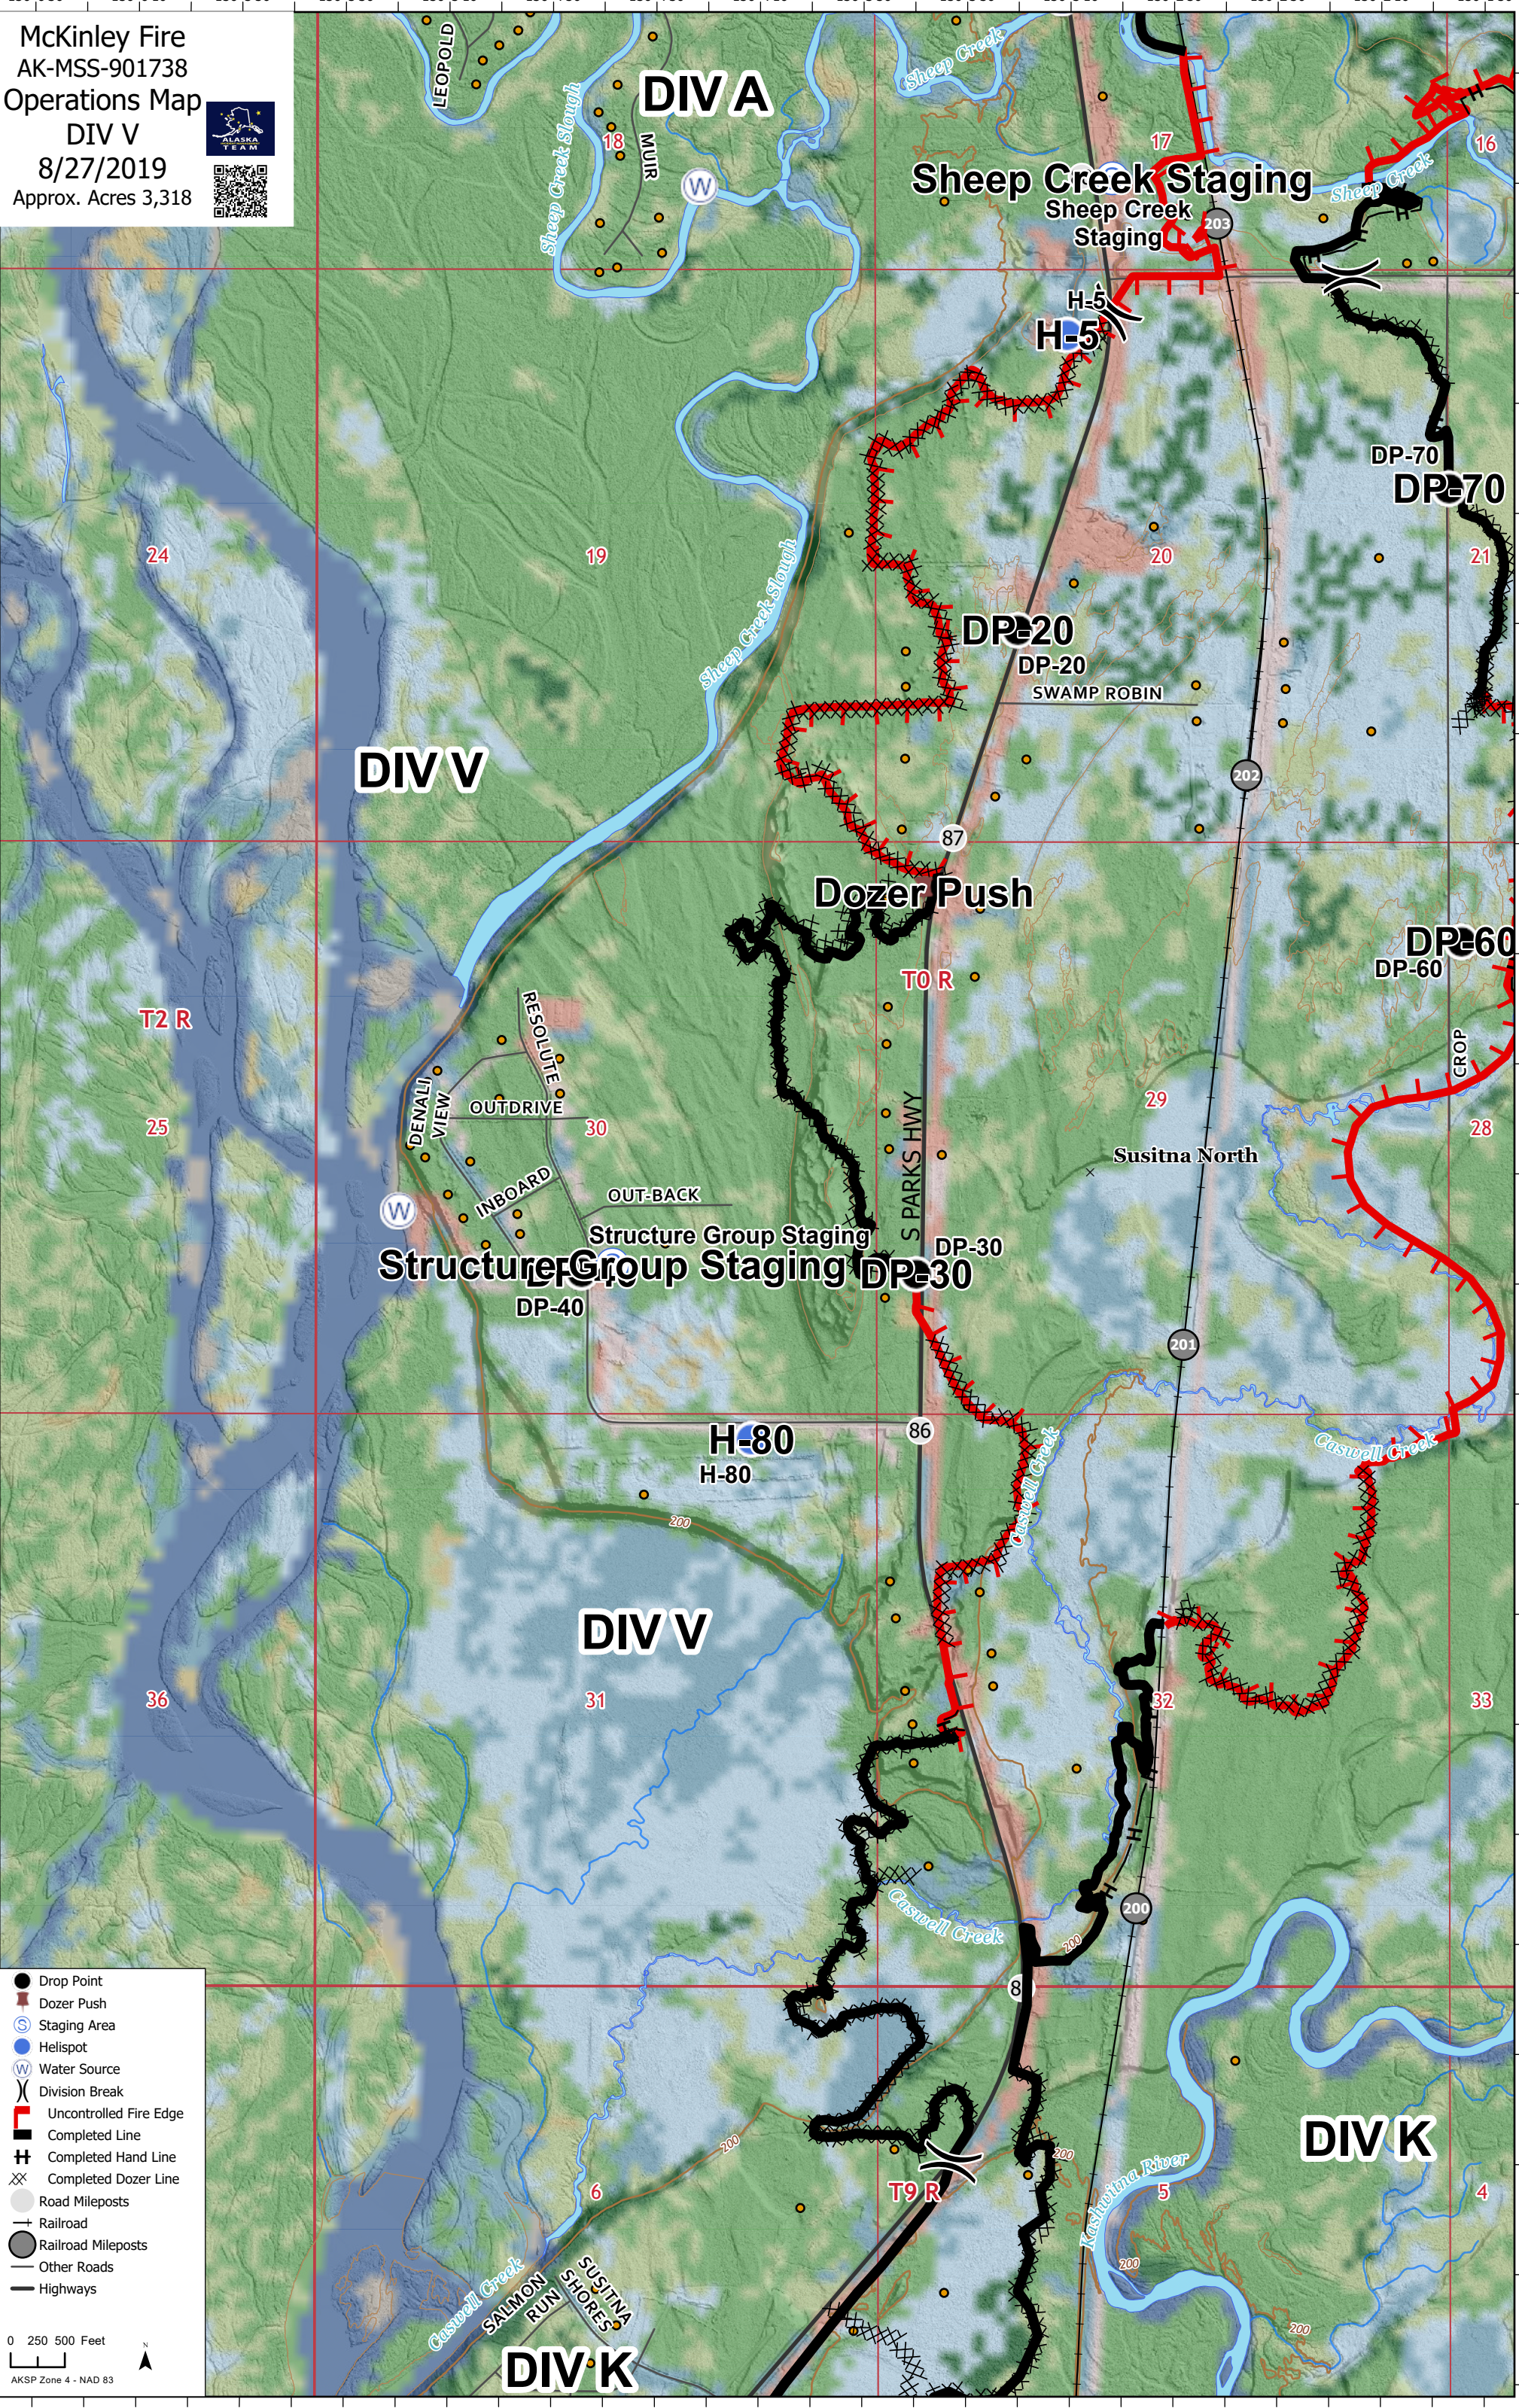

McKinley Fire  
 AK-MSS-901738  
 Operations Map  
 DIV V  
 8/27/2019  
 Approx. Acres 3,318

- Drop Point
- Dozer Push
- ⊙ Staging Area
- Helispot
- ⊙ Water Source
- ⌘ Division Break
- ▬ Uncontrolled Fire Edge
- ▬ Completed Line
- ⊕ Completed Hand Line
- ⊗ Completed Dozer Line
- Road Mileposts
- ⊕ Railroad
- Railroad Mileposts
- Other Roads
- ▬ Highways