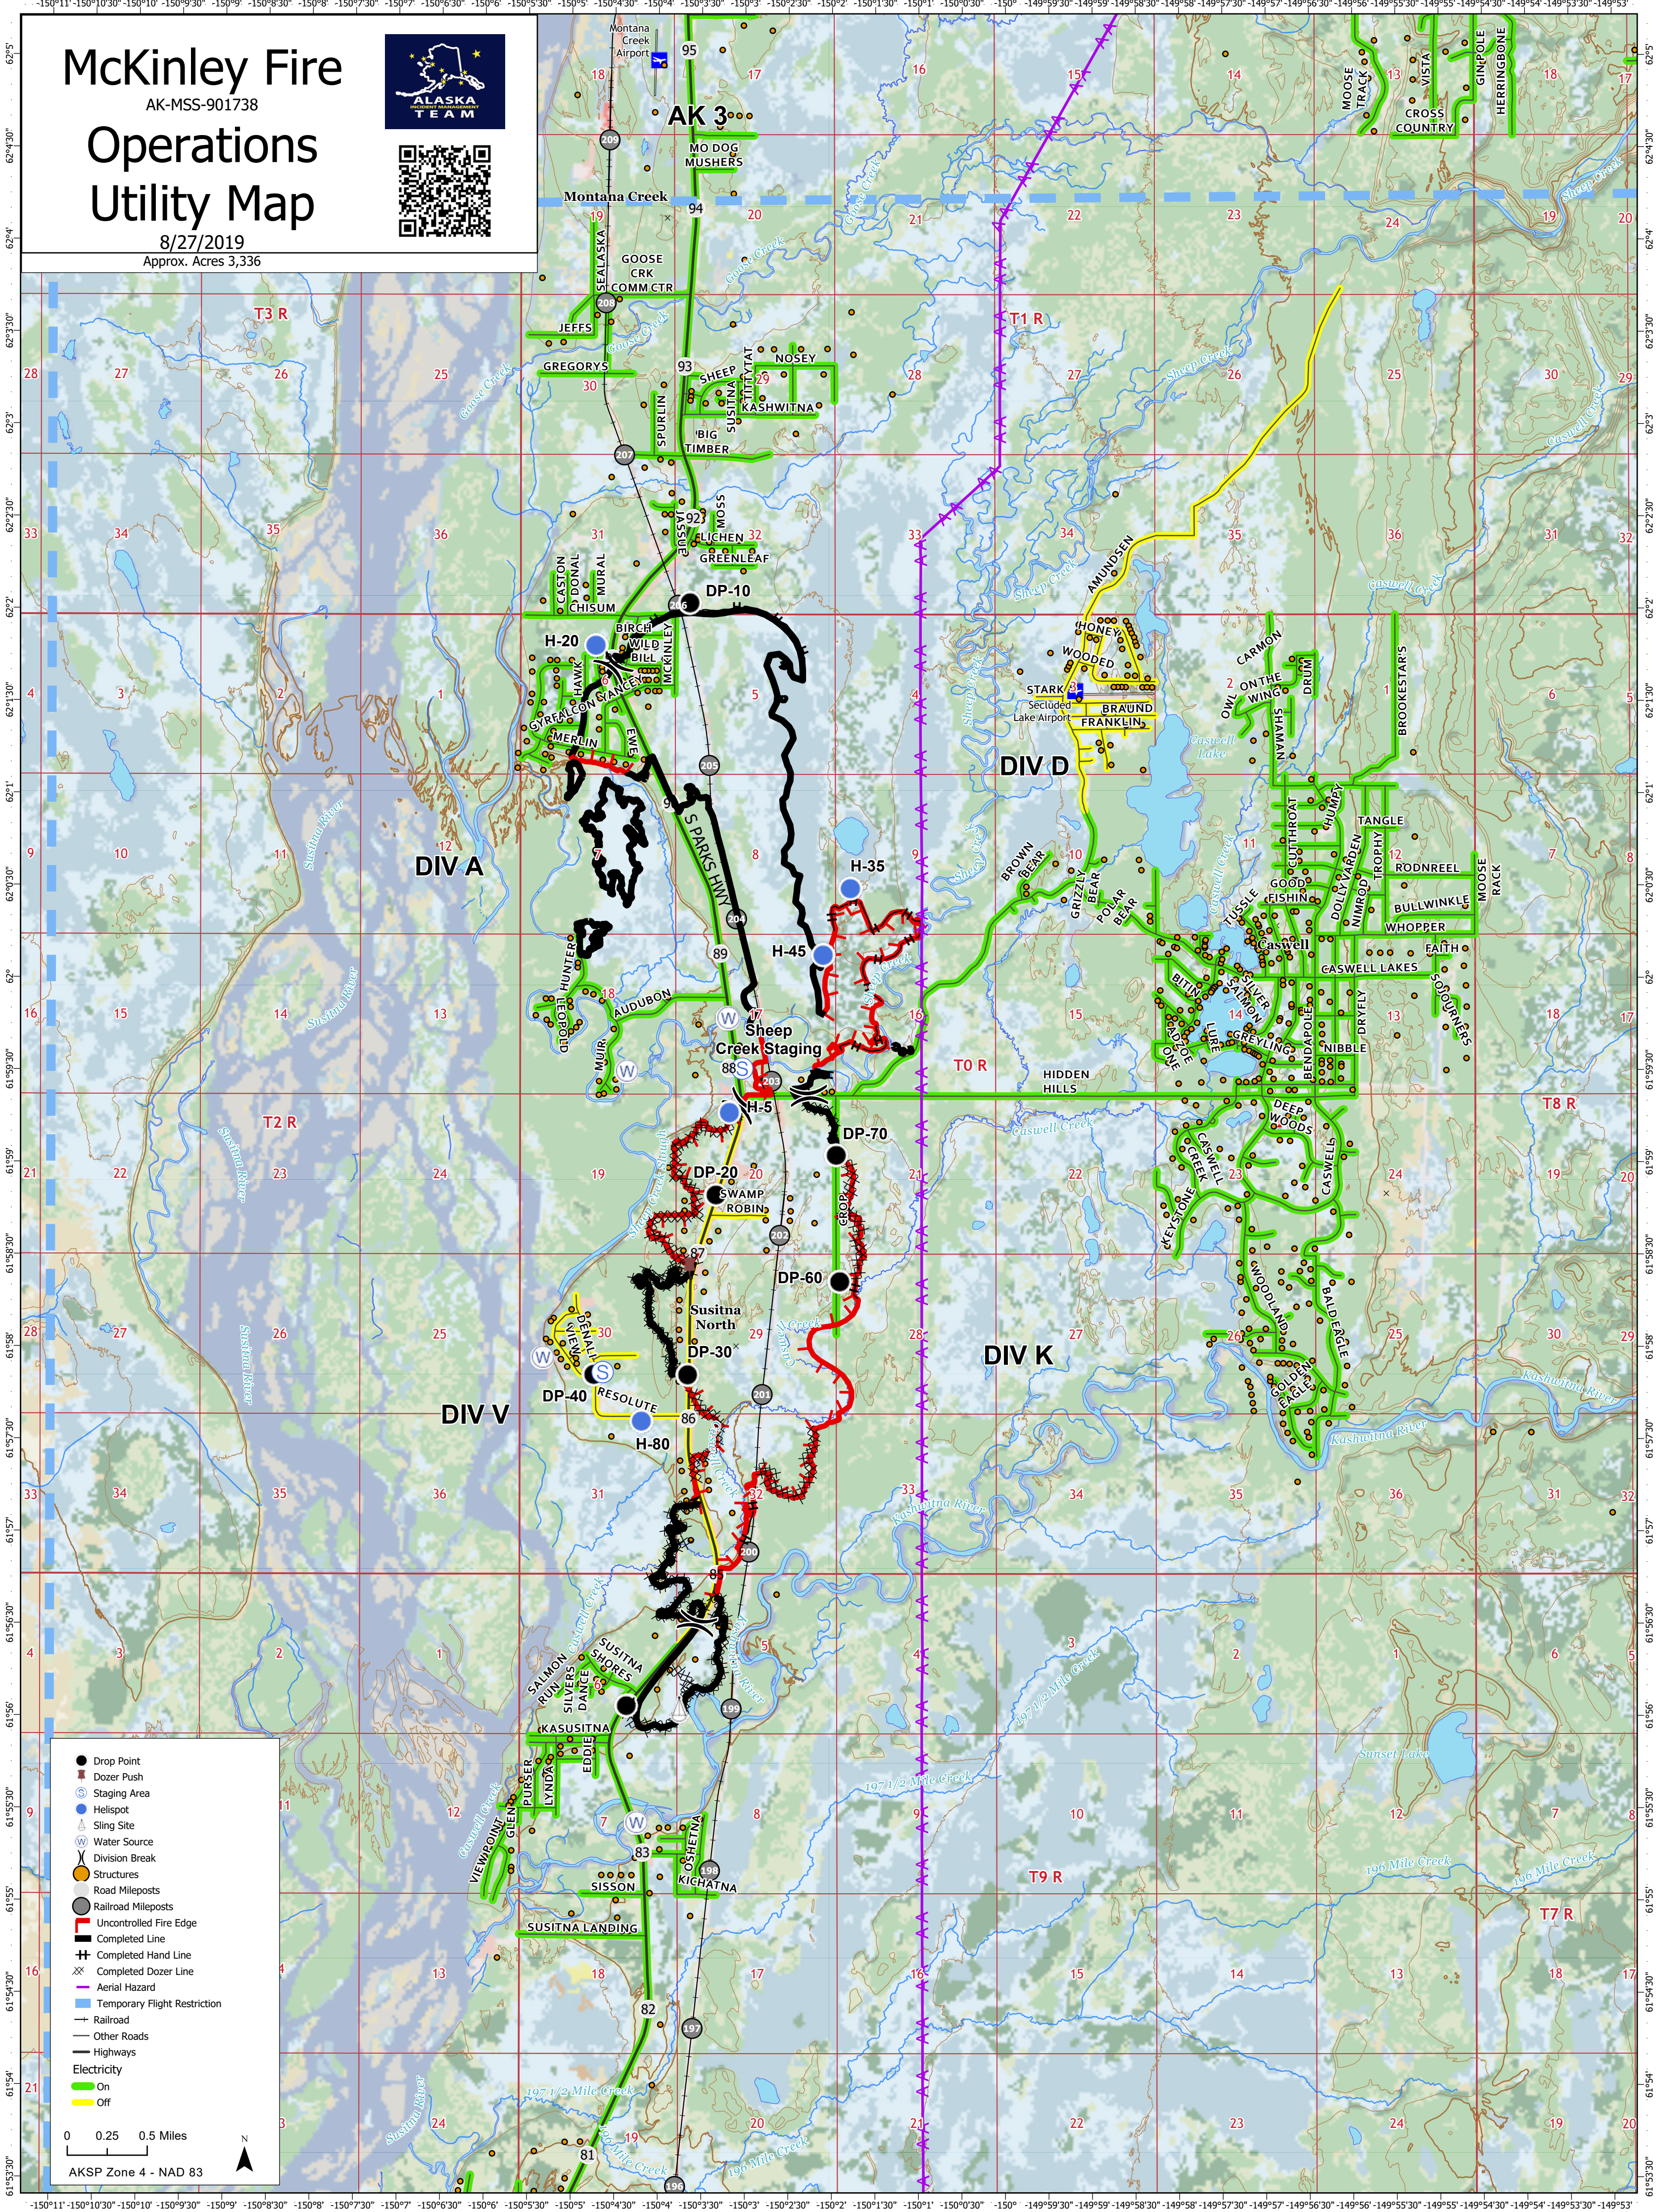

# McKinley Fire

## Operations Utility Map

AK-MSS-901738

8/27/2019

Approx. Acres 3,336

	Drop Point
	Dozer Push
	Staging Area
	Helispot
	Sling Site
	Water Source
	Division Break
	Structures
	Road Mileposts
	Railroad Mileposts
	Uncontrolled Fire Edge
	Completed Line
	Completed Hand Line
	Completed Dozer Line
	Aerial Hazard
	Temporary Flight Restriction
	Railroad
	Other Roads
	Highways
	Electricity
	On
	Off

0 0.25 0.5 Miles

AKSP Zone 4 - NAD 83