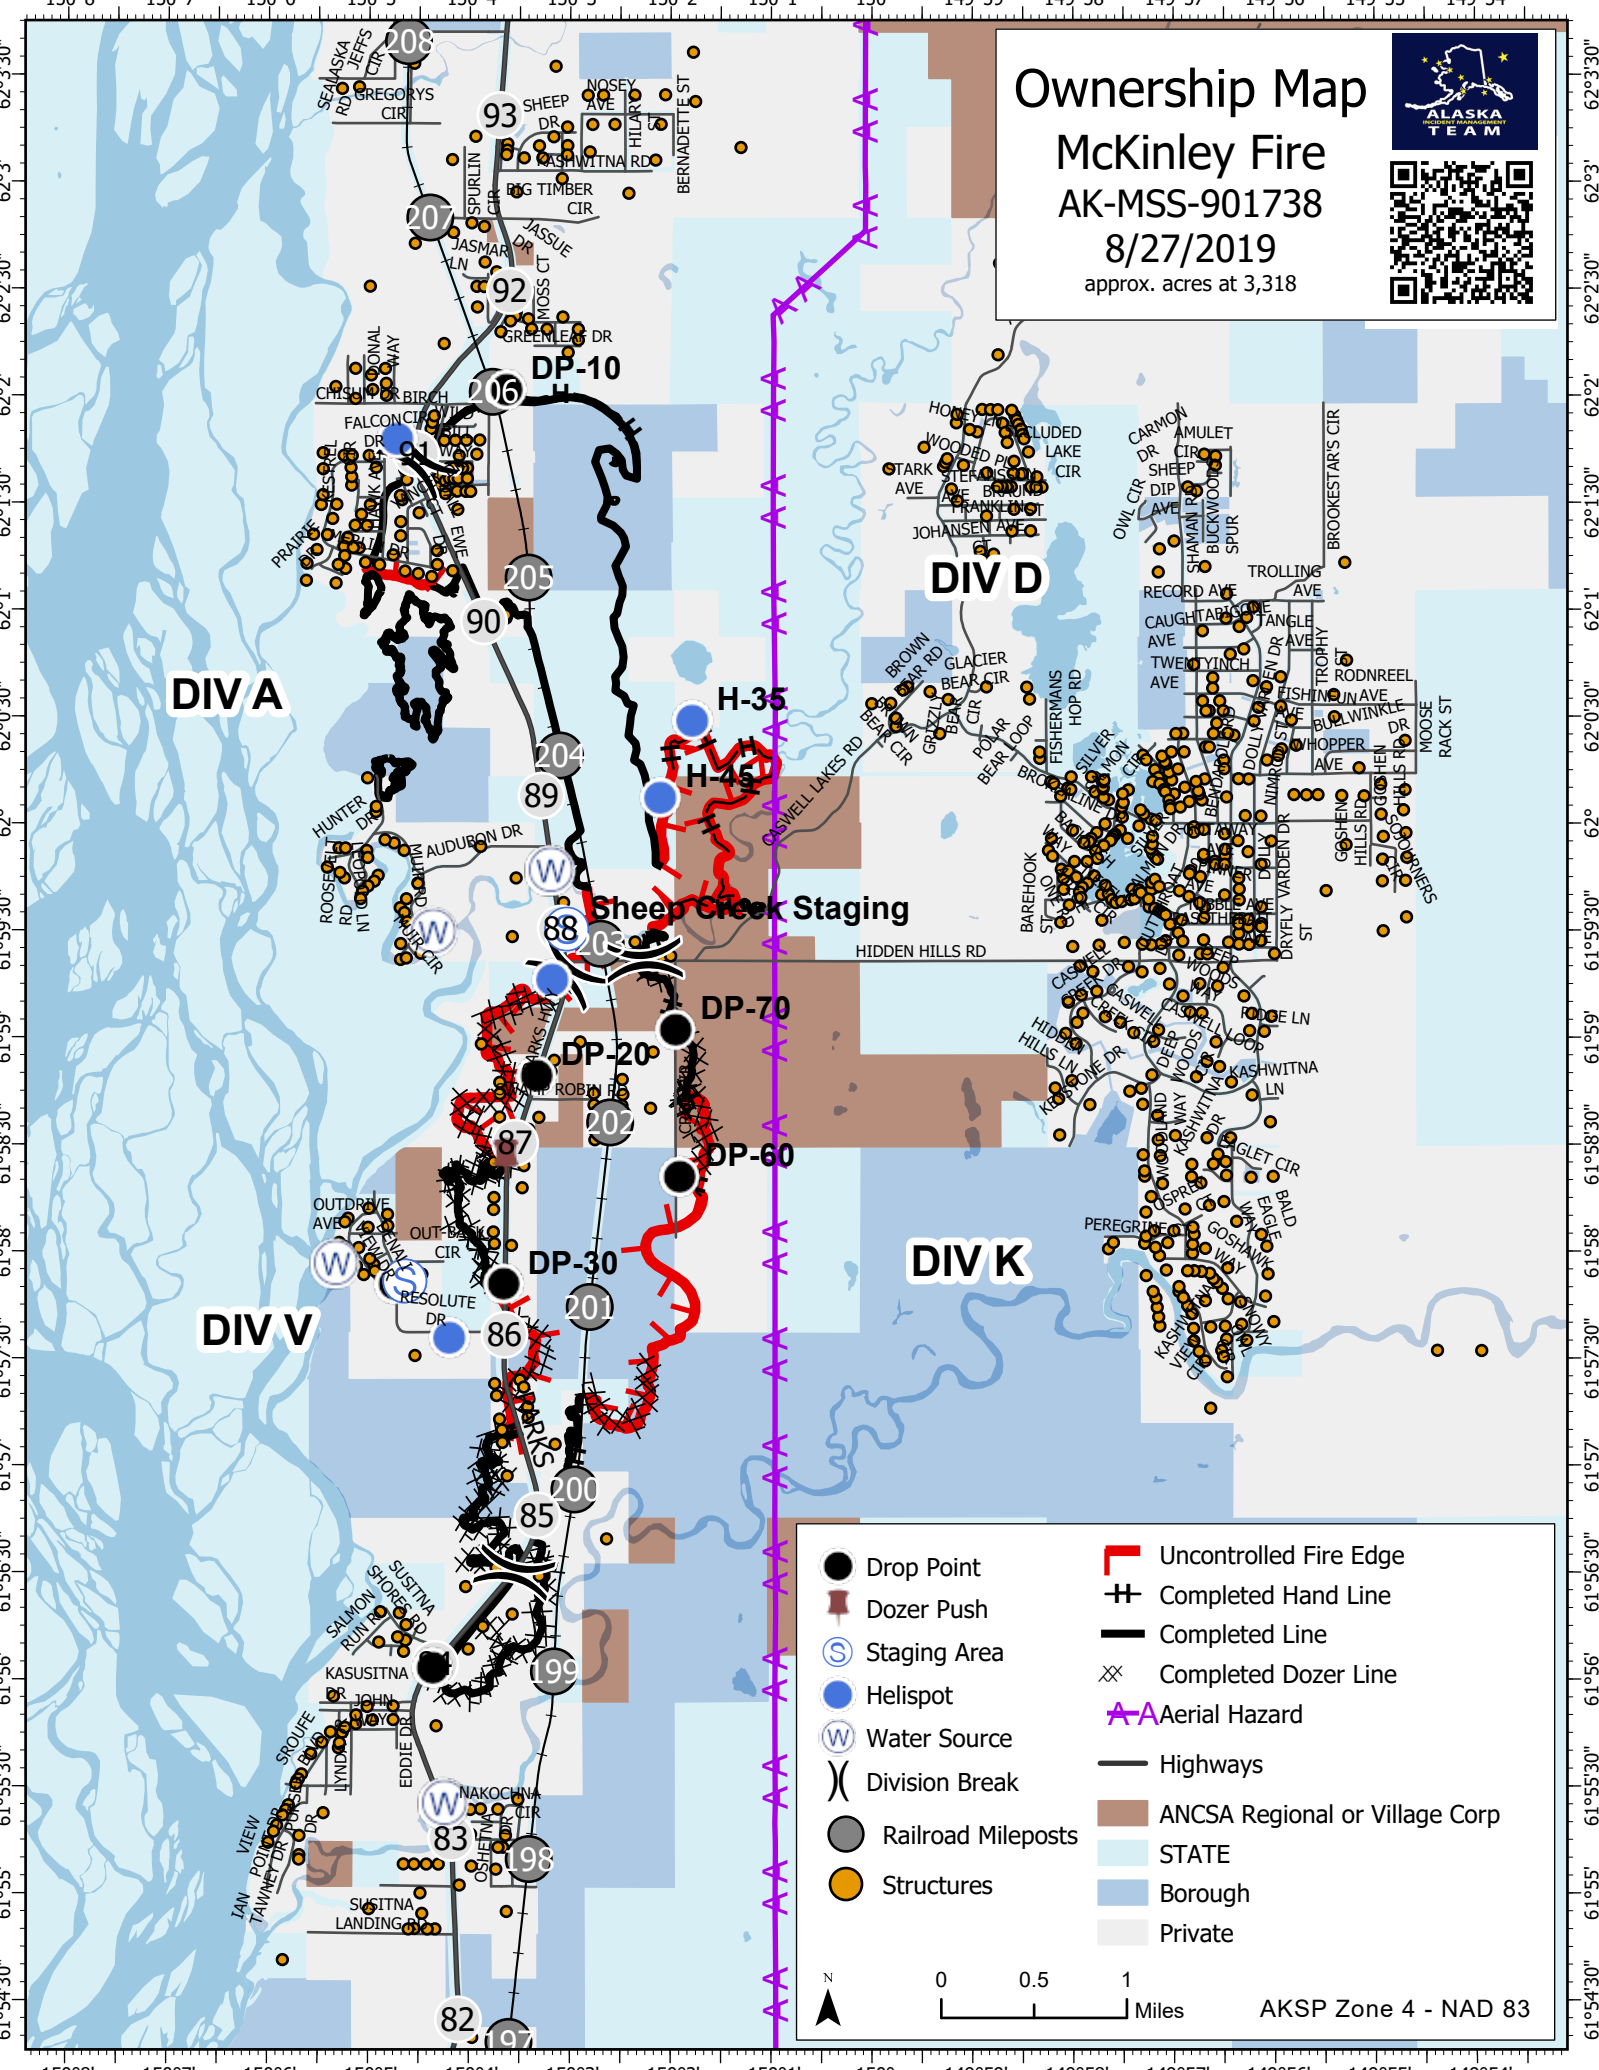

Ownership Map

McKinley Fire AK-MSS-901738

8/27/2019
approx. acres at 3,318

- Drop Point
- Dozer Push
- ⊙ Staging Area
- Helispot
- ⊙ Water Source
- ⌋ Division Break
- Railroad Mileposts
- Structures
- ┌ Uncontrolled Fire Edge
- ⊕ Completed Hand Line
- Completed Line
- ⊗ Completed Dozer Line
- ⚡ Aerial Hazard
- Highways
- ANCSA Regional or Village Corp
- STATE
- Borough
- Private