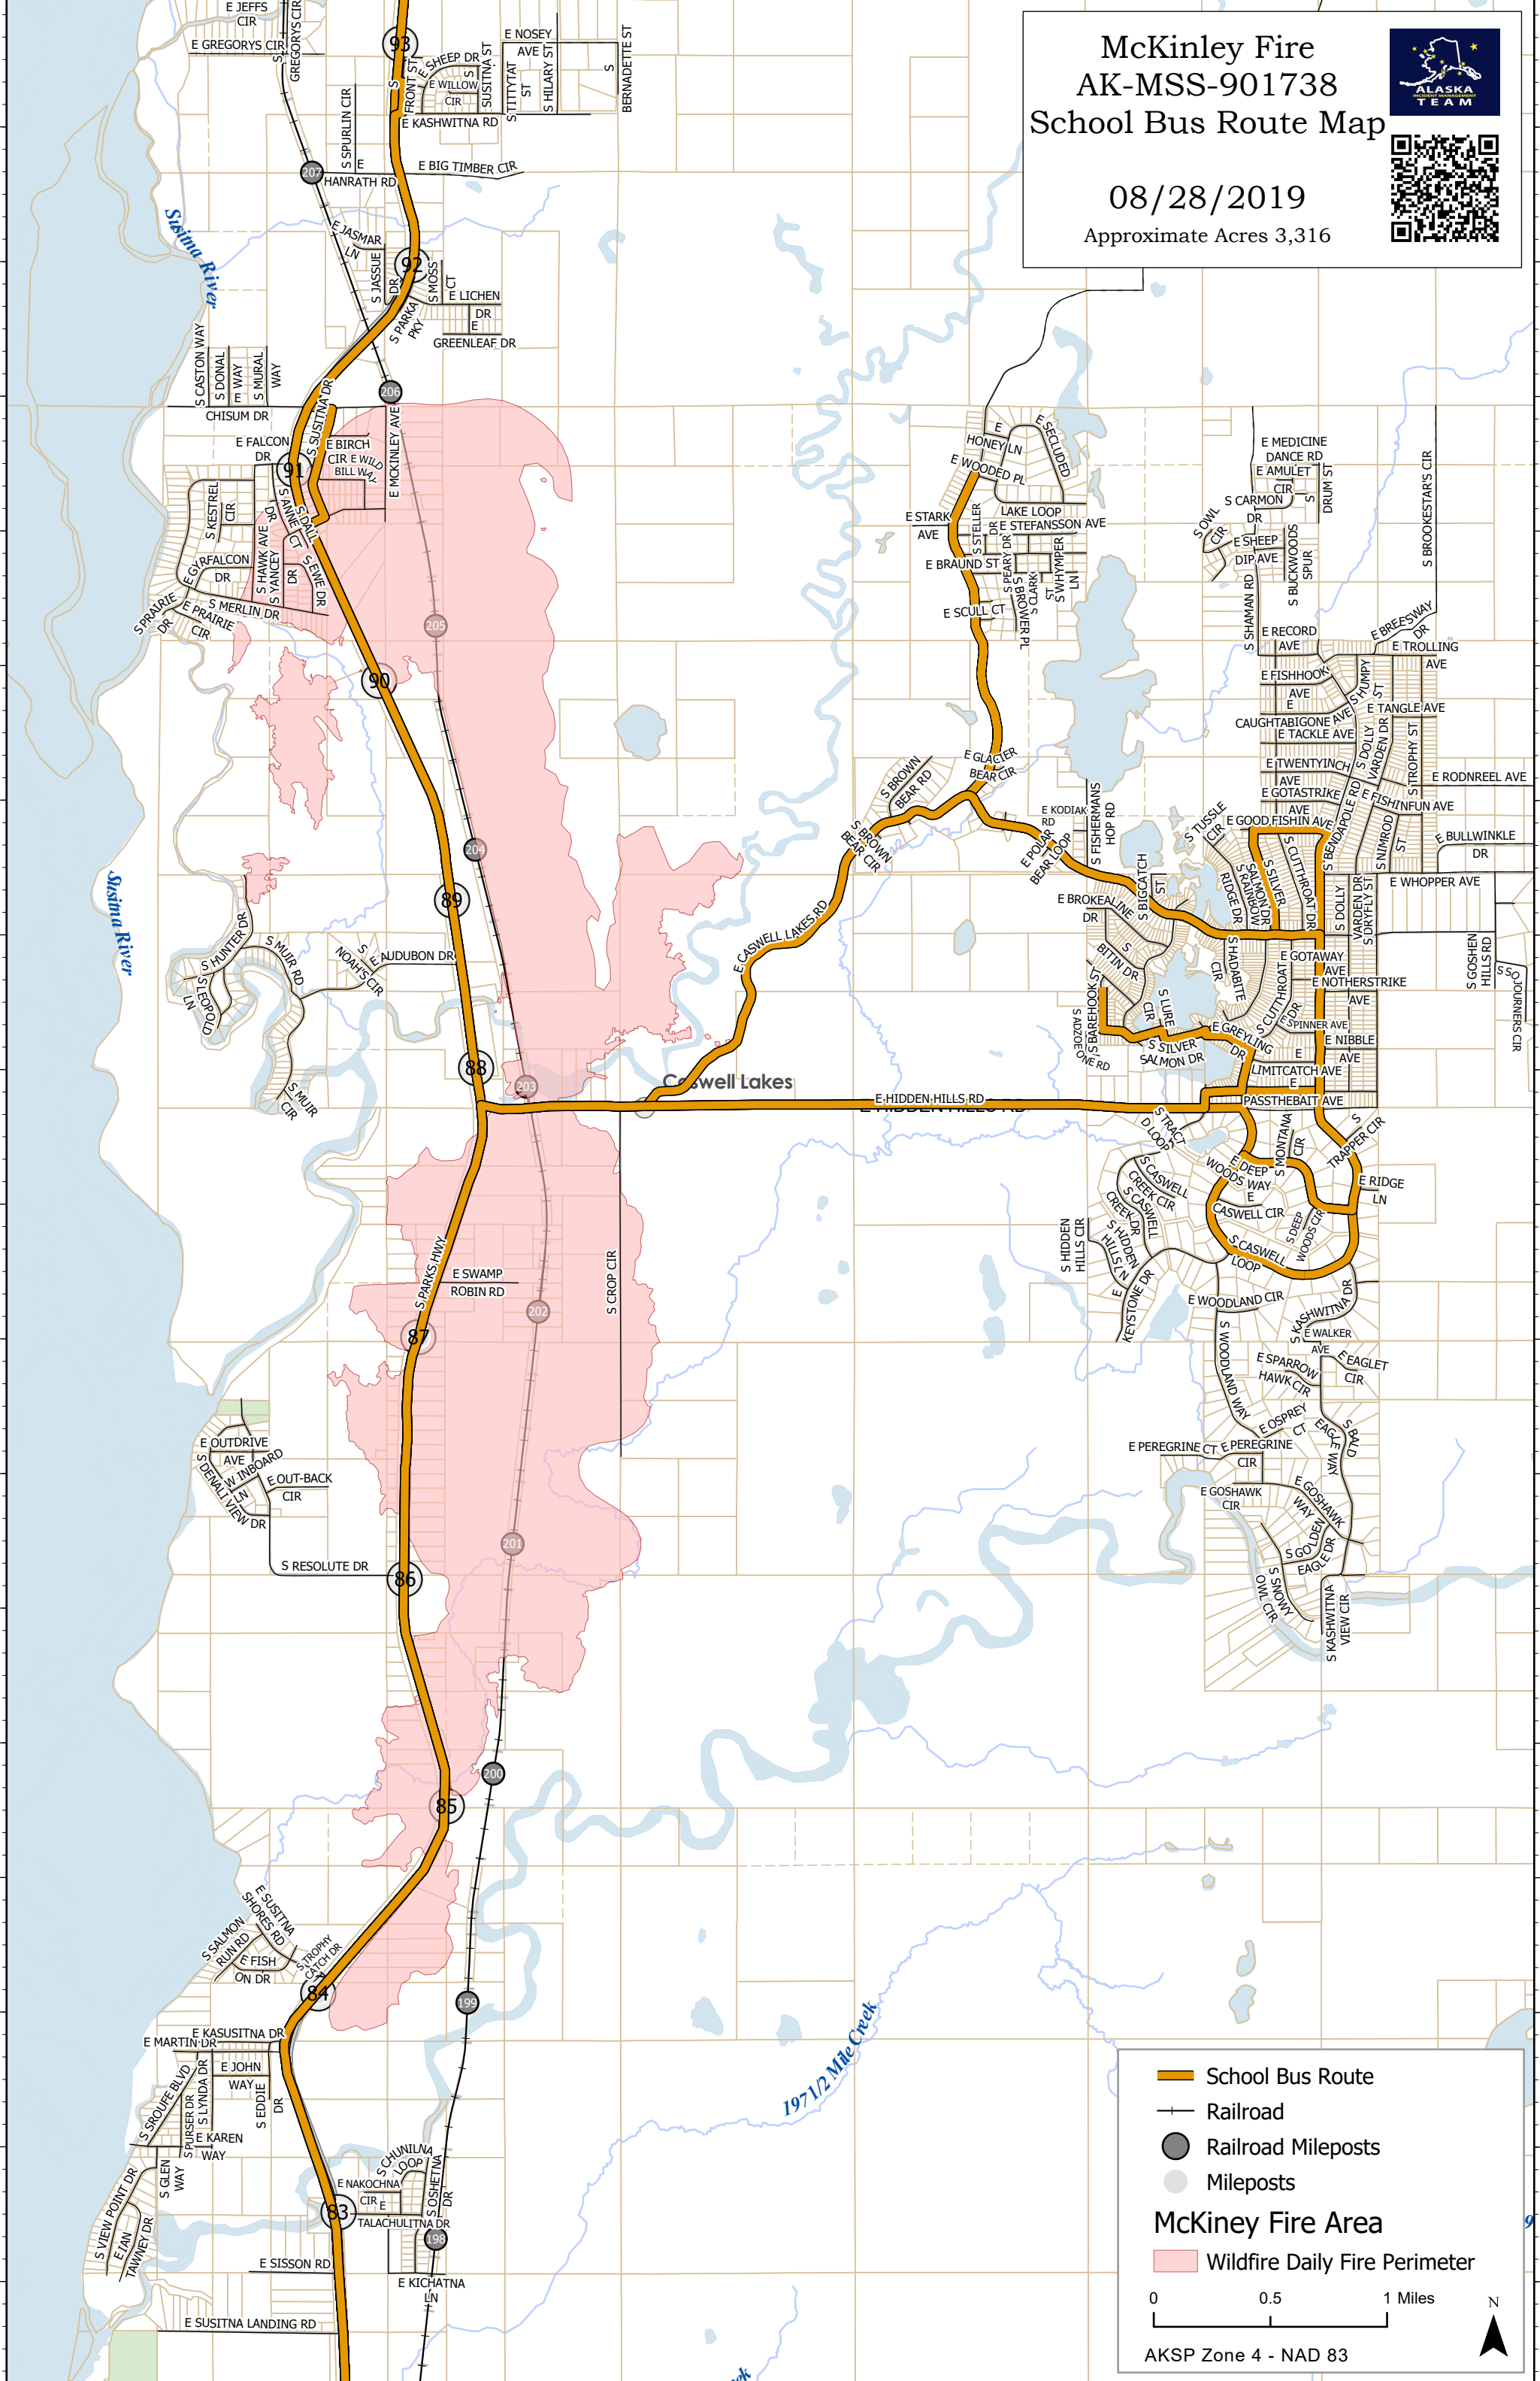

McKinley Fire AK-MSS-901738 School Bus Route Map

08/28/2019

Approximate Acres 3,316

- School Bus Route
- Railroad
- Railroad Mileposts
- Mileposts
- McKinley Fire Area
- Wildfire Daily Fire Perimeter

0 0.5 1 Miles

AKSP Zone 4 - NAD 83