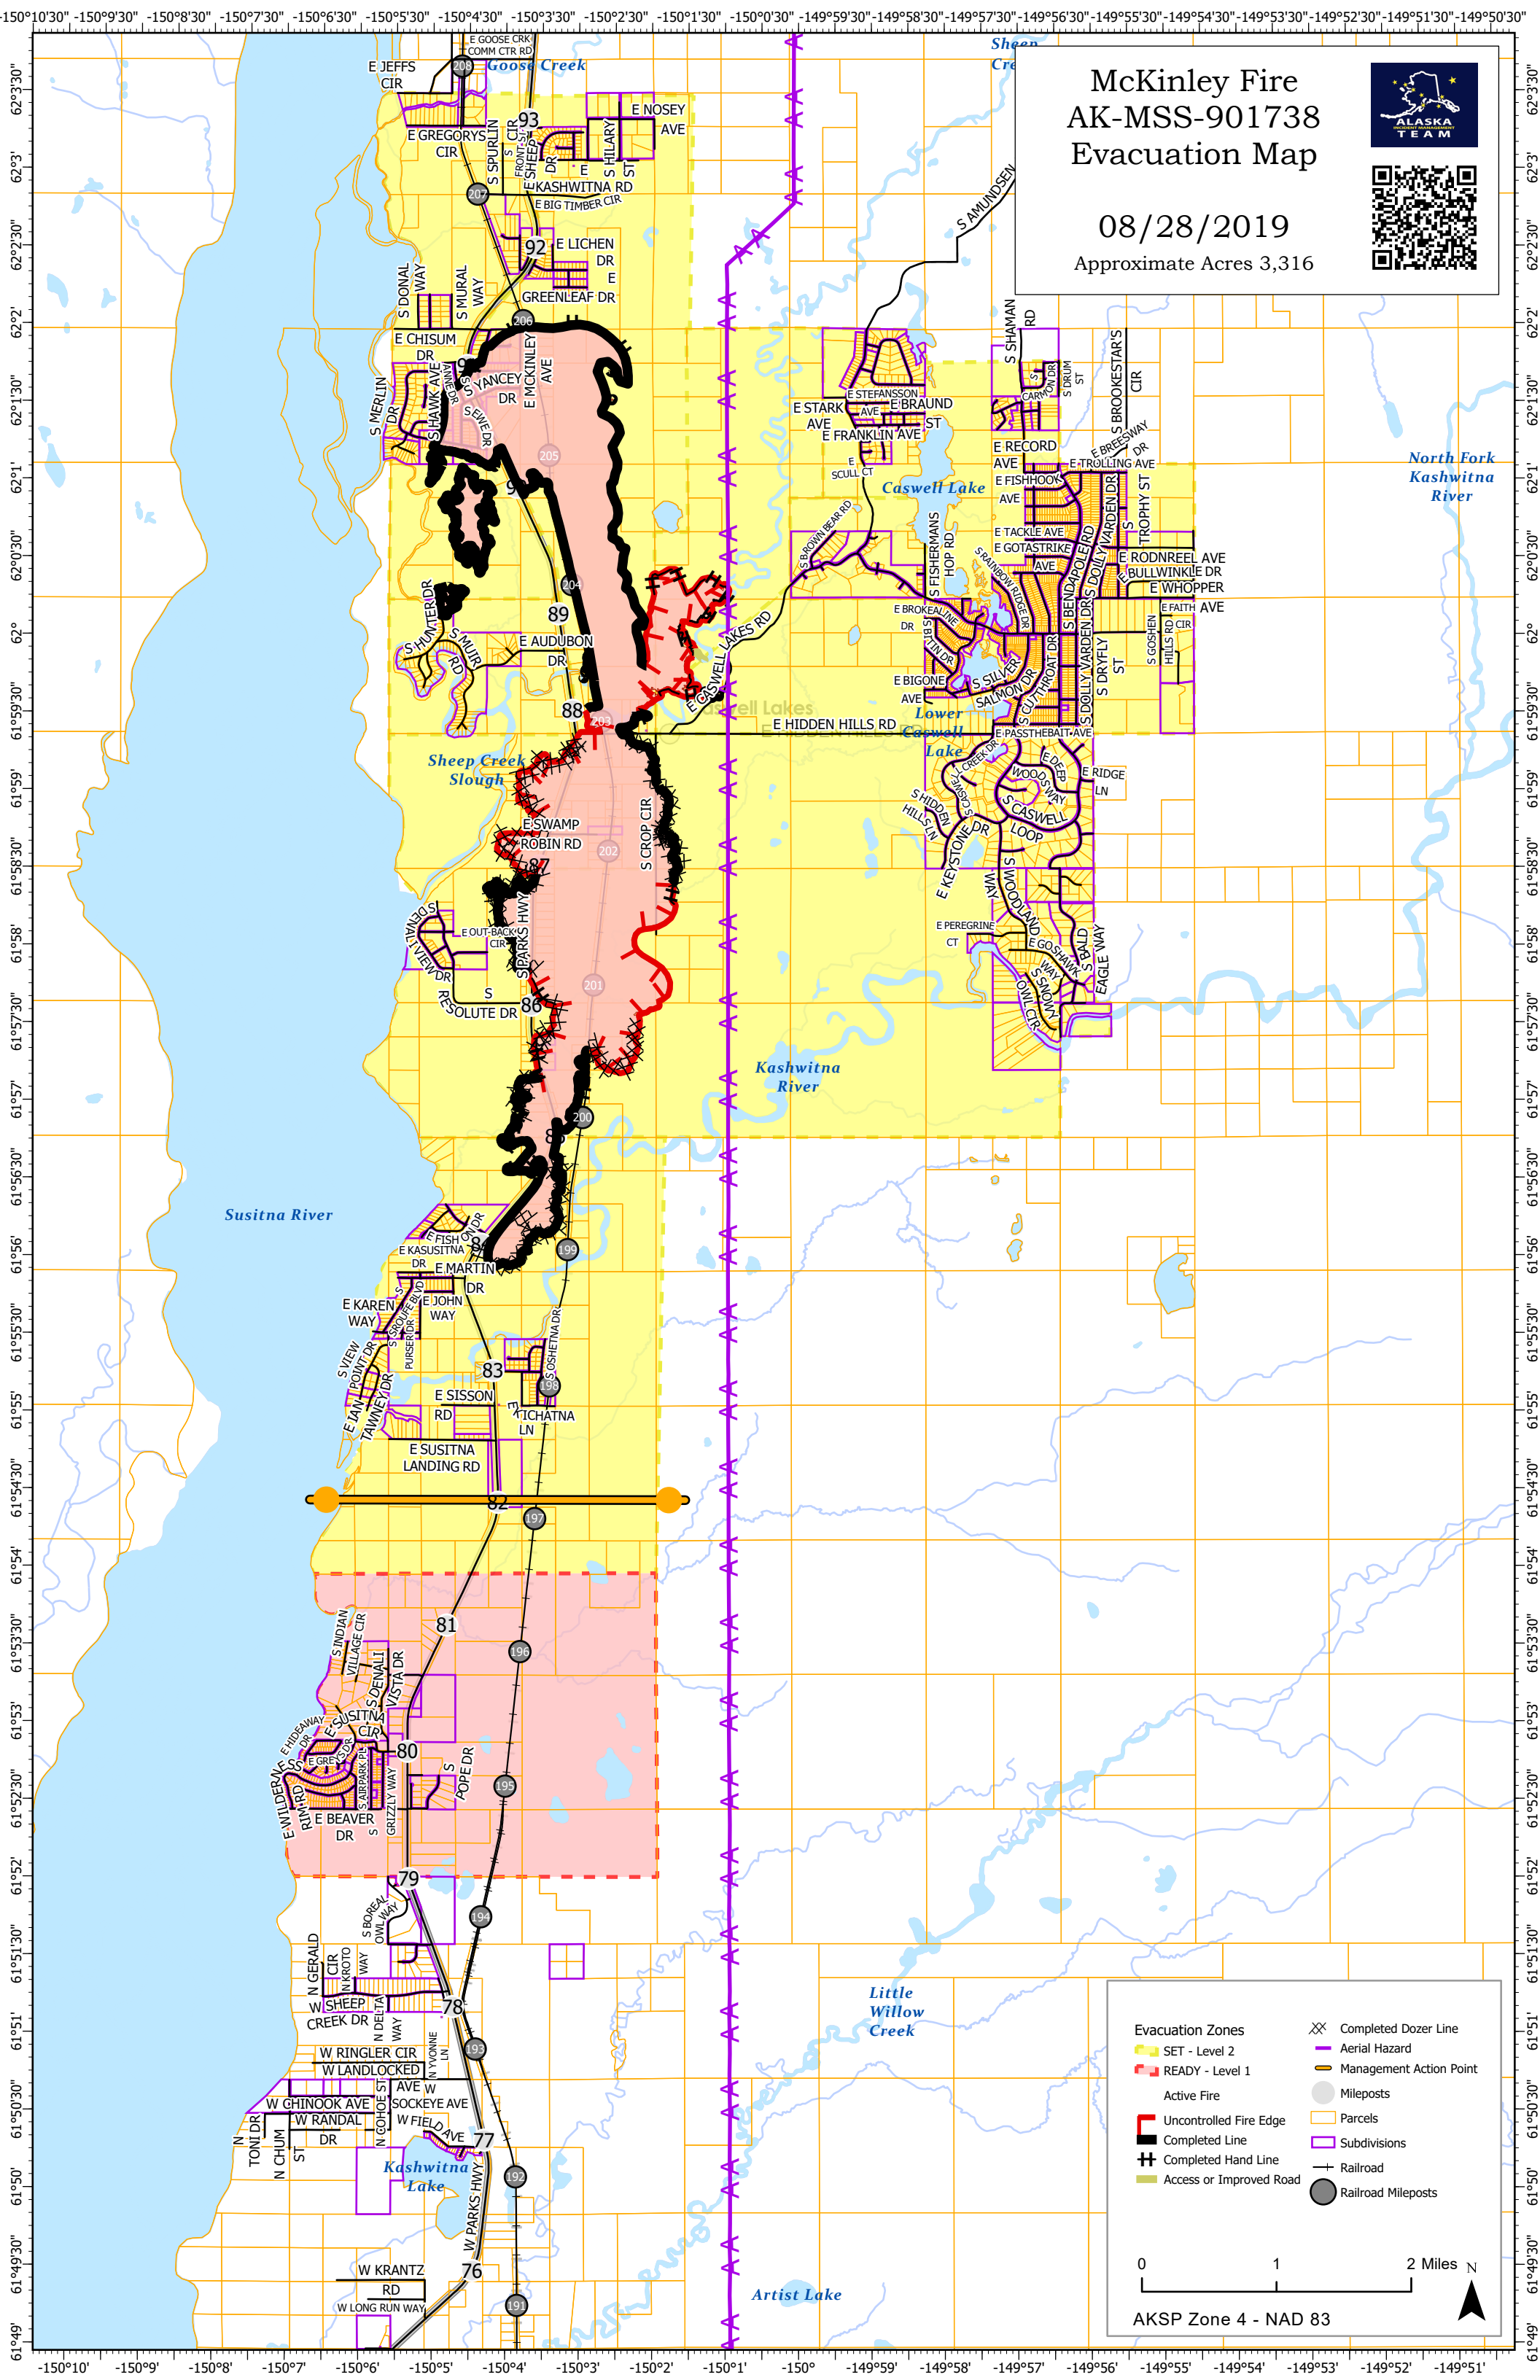

McKinley Fire AK-MSS-901738 Evacuation Map

08/28/2019

Approximate Acres 3,316

Evacuation Zones	XX Completed Dozer Line
Level 2 (Yellow)	Aerial Hazard (Purple)
Level 1 (Red)	Management Action Point (Orange)
Active Fire (Black)	Mileposts (Grey)
Uncontrolled Fire Edge (Red)	Parcels (Light Yellow)
Completed Line (Black)	Subdivisions (Purple)
Completed Hand Line (Black with cross)	Railroad (Black with cross)
Access or Improved Road (Green)	Railroad Mileposts (Grey circle)

0 1 2 Miles N

AKSP Zone 4 - NAD 83