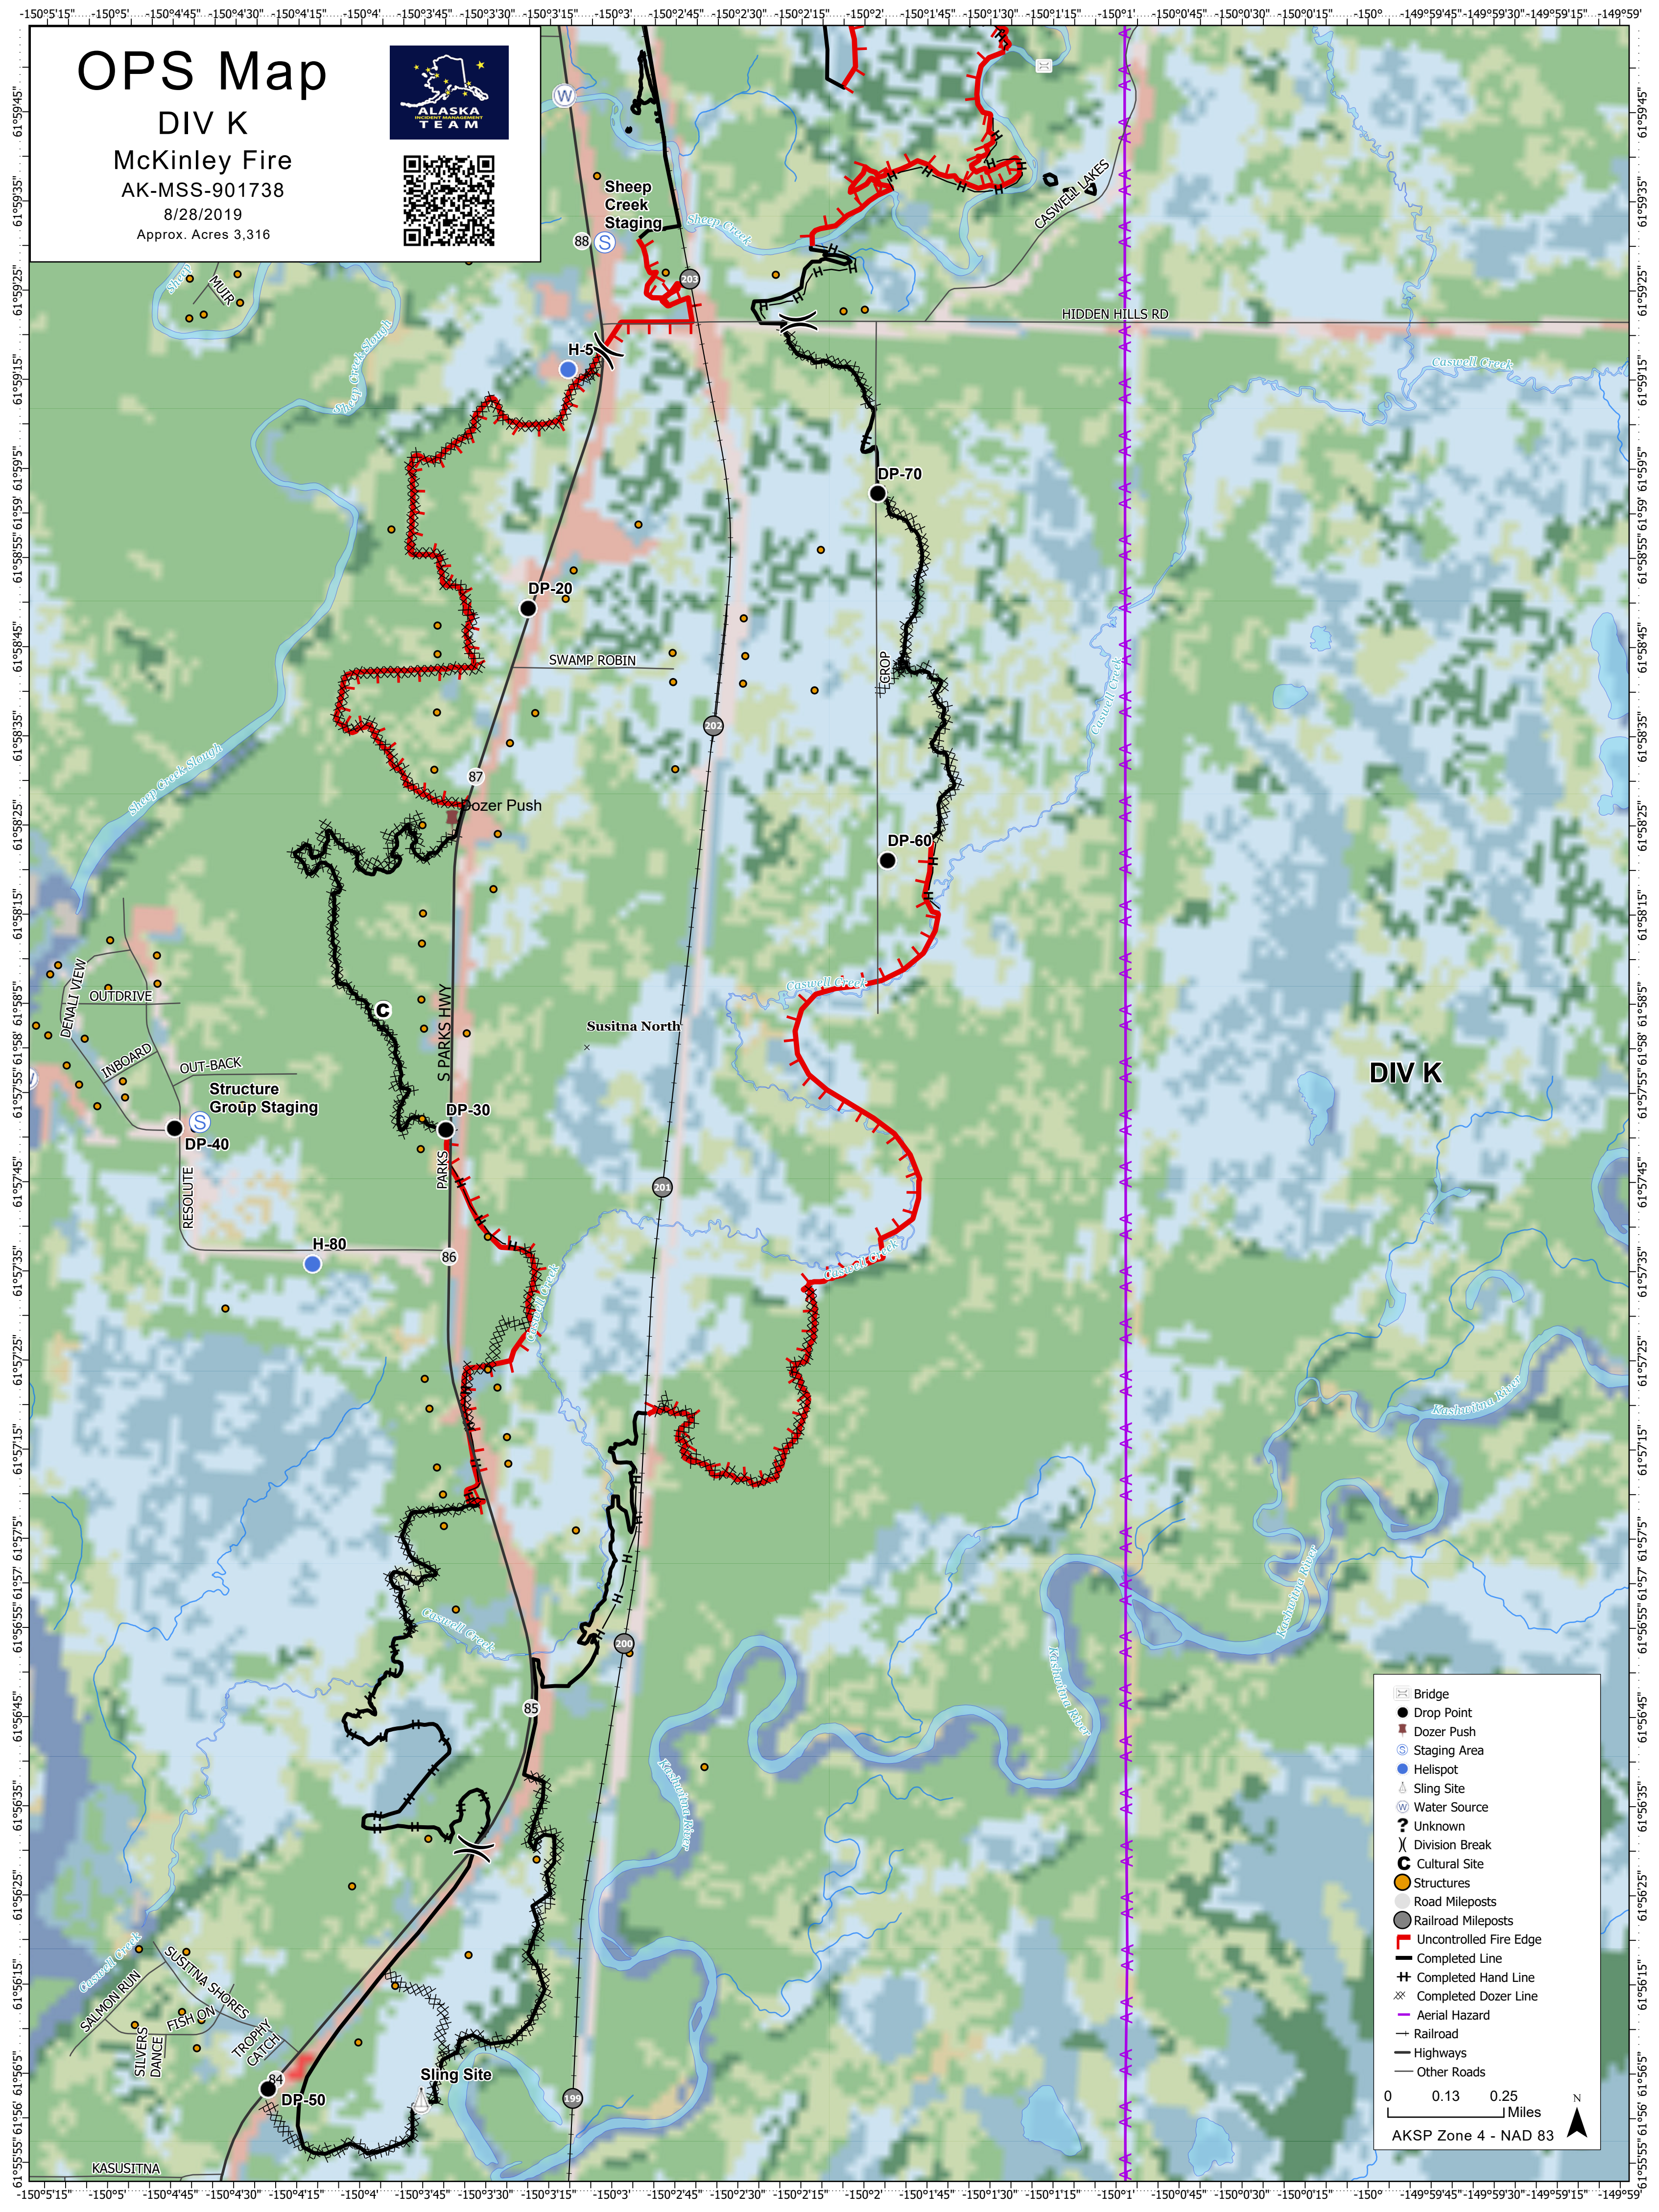

OPS Map

DIV K

McKinley Fire
AK-MSS-901738

8/28/2019

Approx. Acres 3,316

DIV K

	Bridge
	Drop Point
	Dozer Push
	Staging Area
	Helispot
	Sling Site
	Water Source
	Unknown
	Division Break
	Cultural Site
	Structures
	Road Mileposts
	Railroad Mileposts
	Uncontrolled Fire Edge
	Completed Line
	Completed Hand Line
	Completed Dozer Line
	Aerial Hazard
	Railroad
	Highways
	Other Roads

0 0.13 0.25 Miles

AKSP Zone 4 - NAD 83