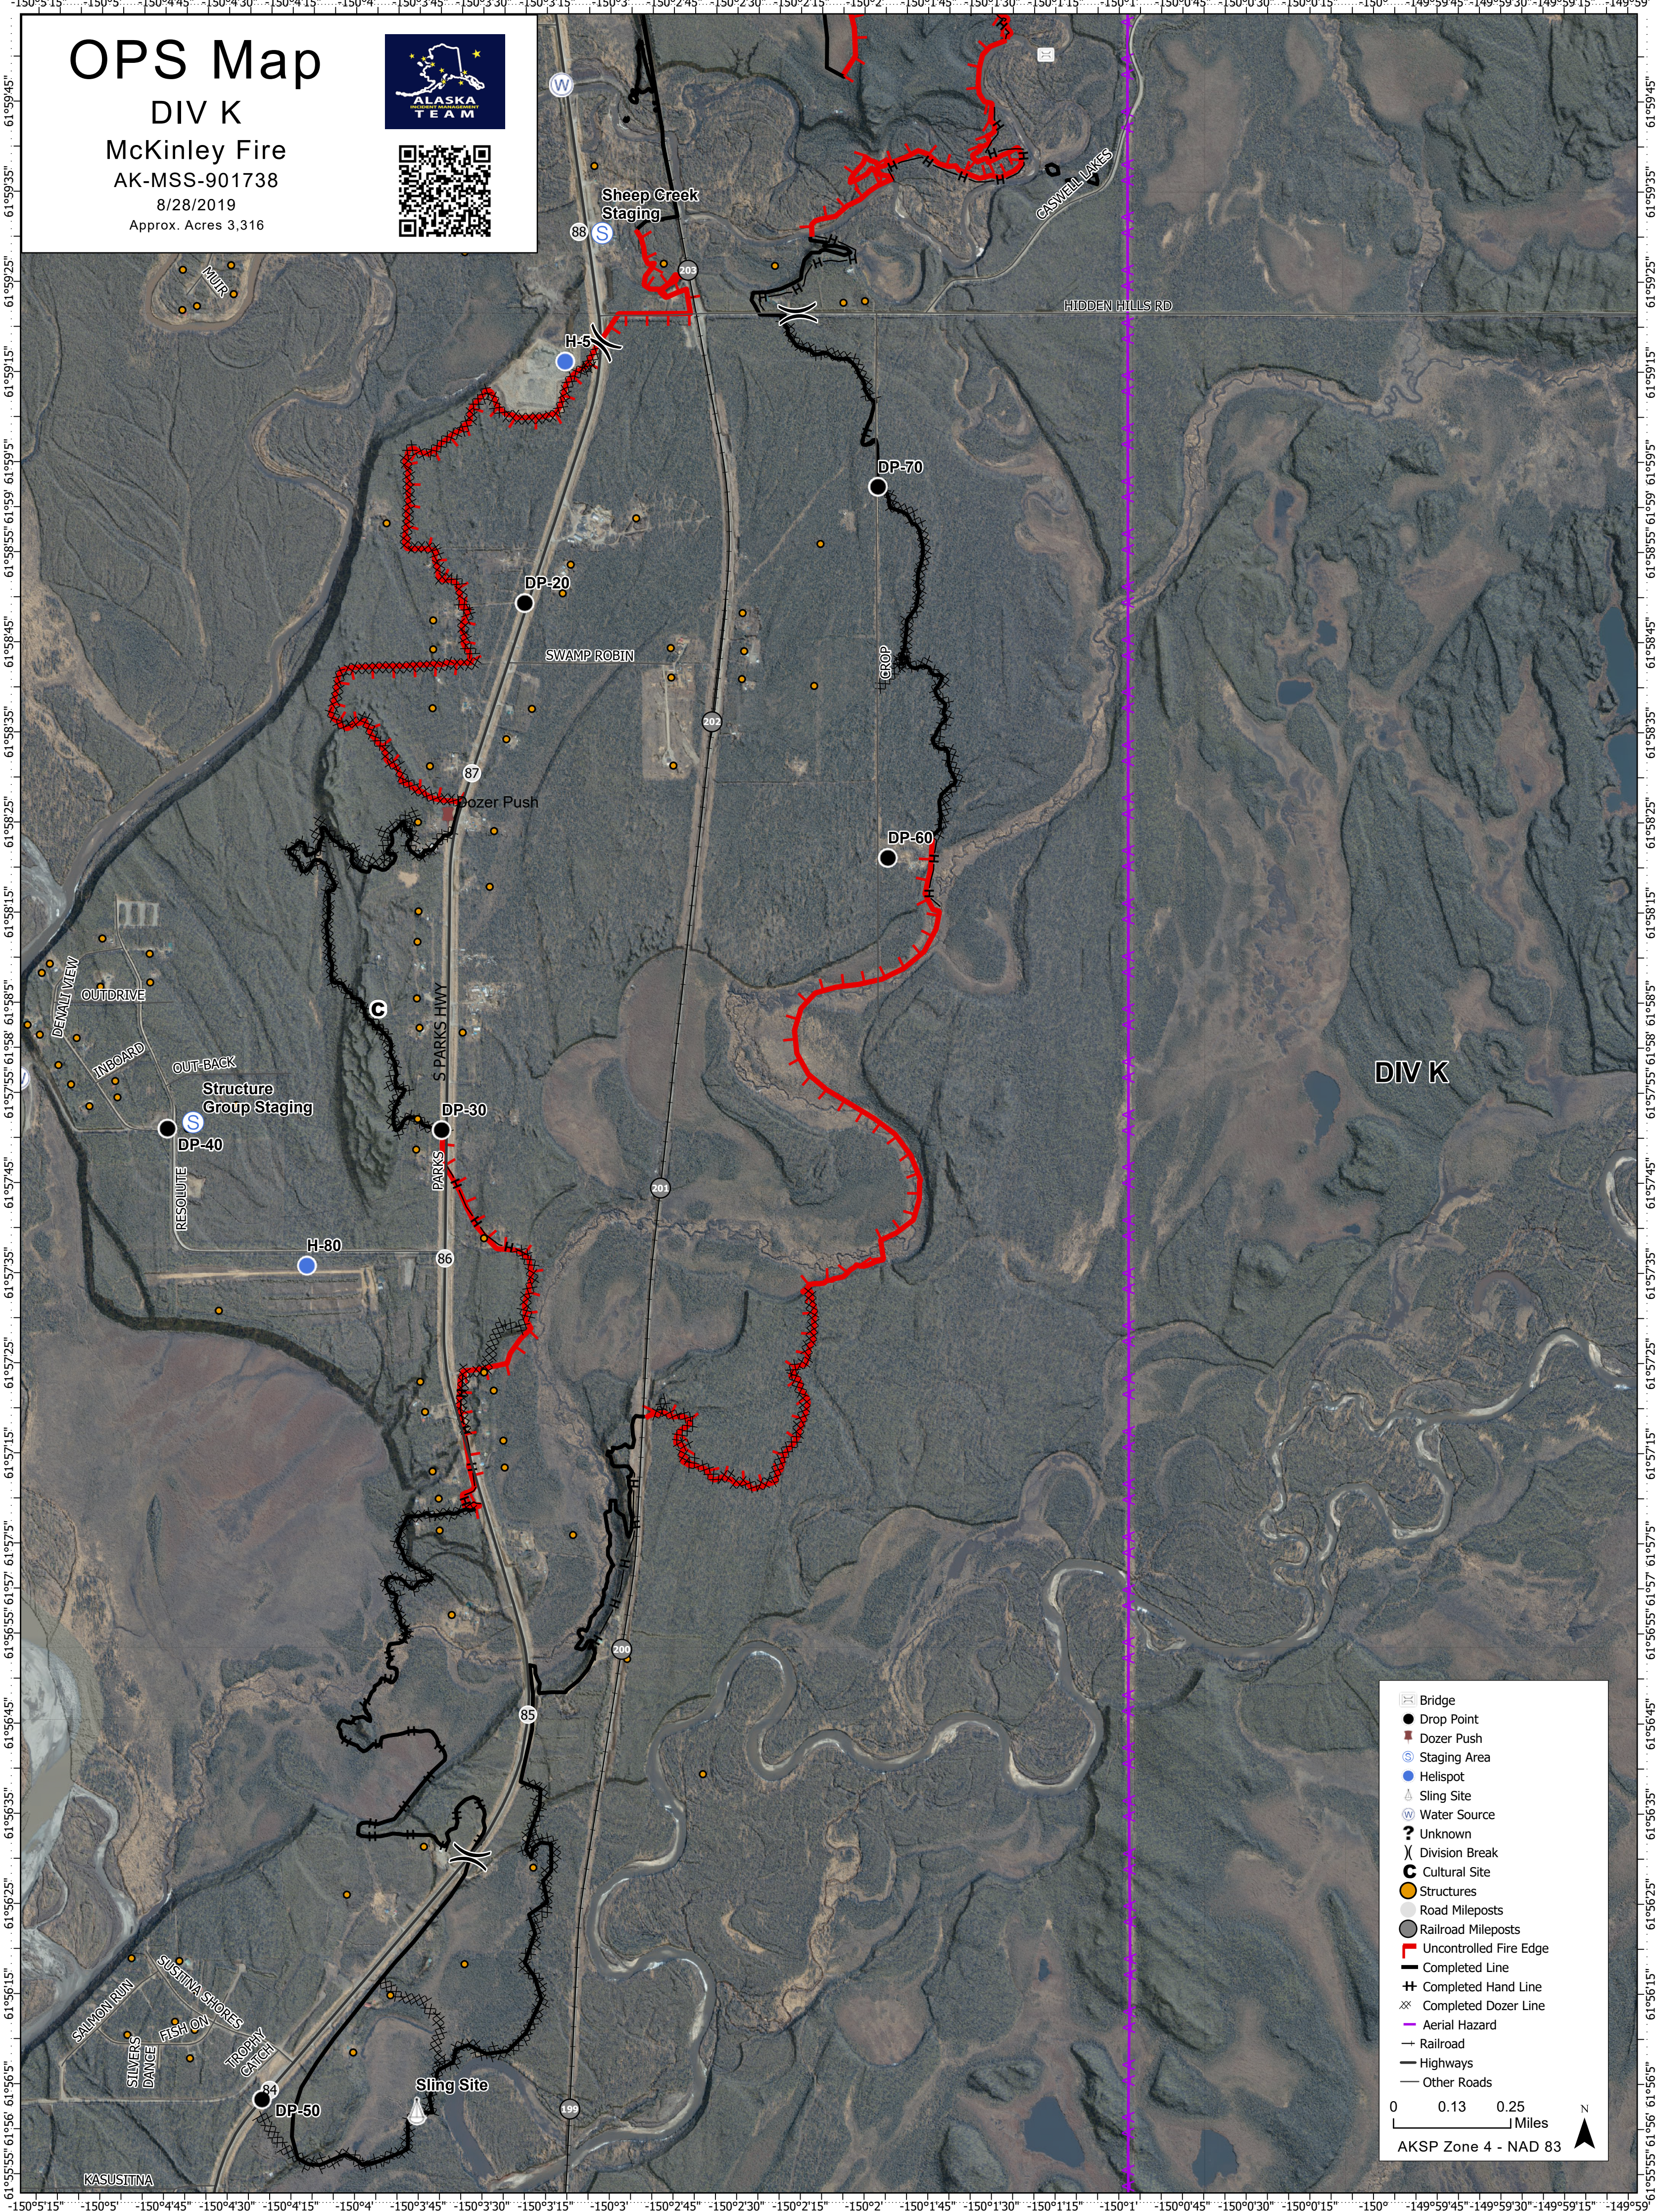

OPS Map

DIV K

McKinley Fire

AK-MSS-901738

8/28/2019

Approx. Acres 3,316

DIV K

- Bridge
- Drop Point
- Dozer Push
- Staging Area
- Helispot
- Sling Site
- Water Source
- Unknown
- Division Break
- Cultural Site
- Structures
- Road Mileposts
- Railroad Mileposts
- Uncontrolled Fire Edge
- Completed Line
- Completed Hand Line
- Completed Dozer Line
- Aerial Hazard
- Railroad
- Highways
- Other Roads

0 0.13 0.25 Miles

AKSP Zone 4 - NAD 83