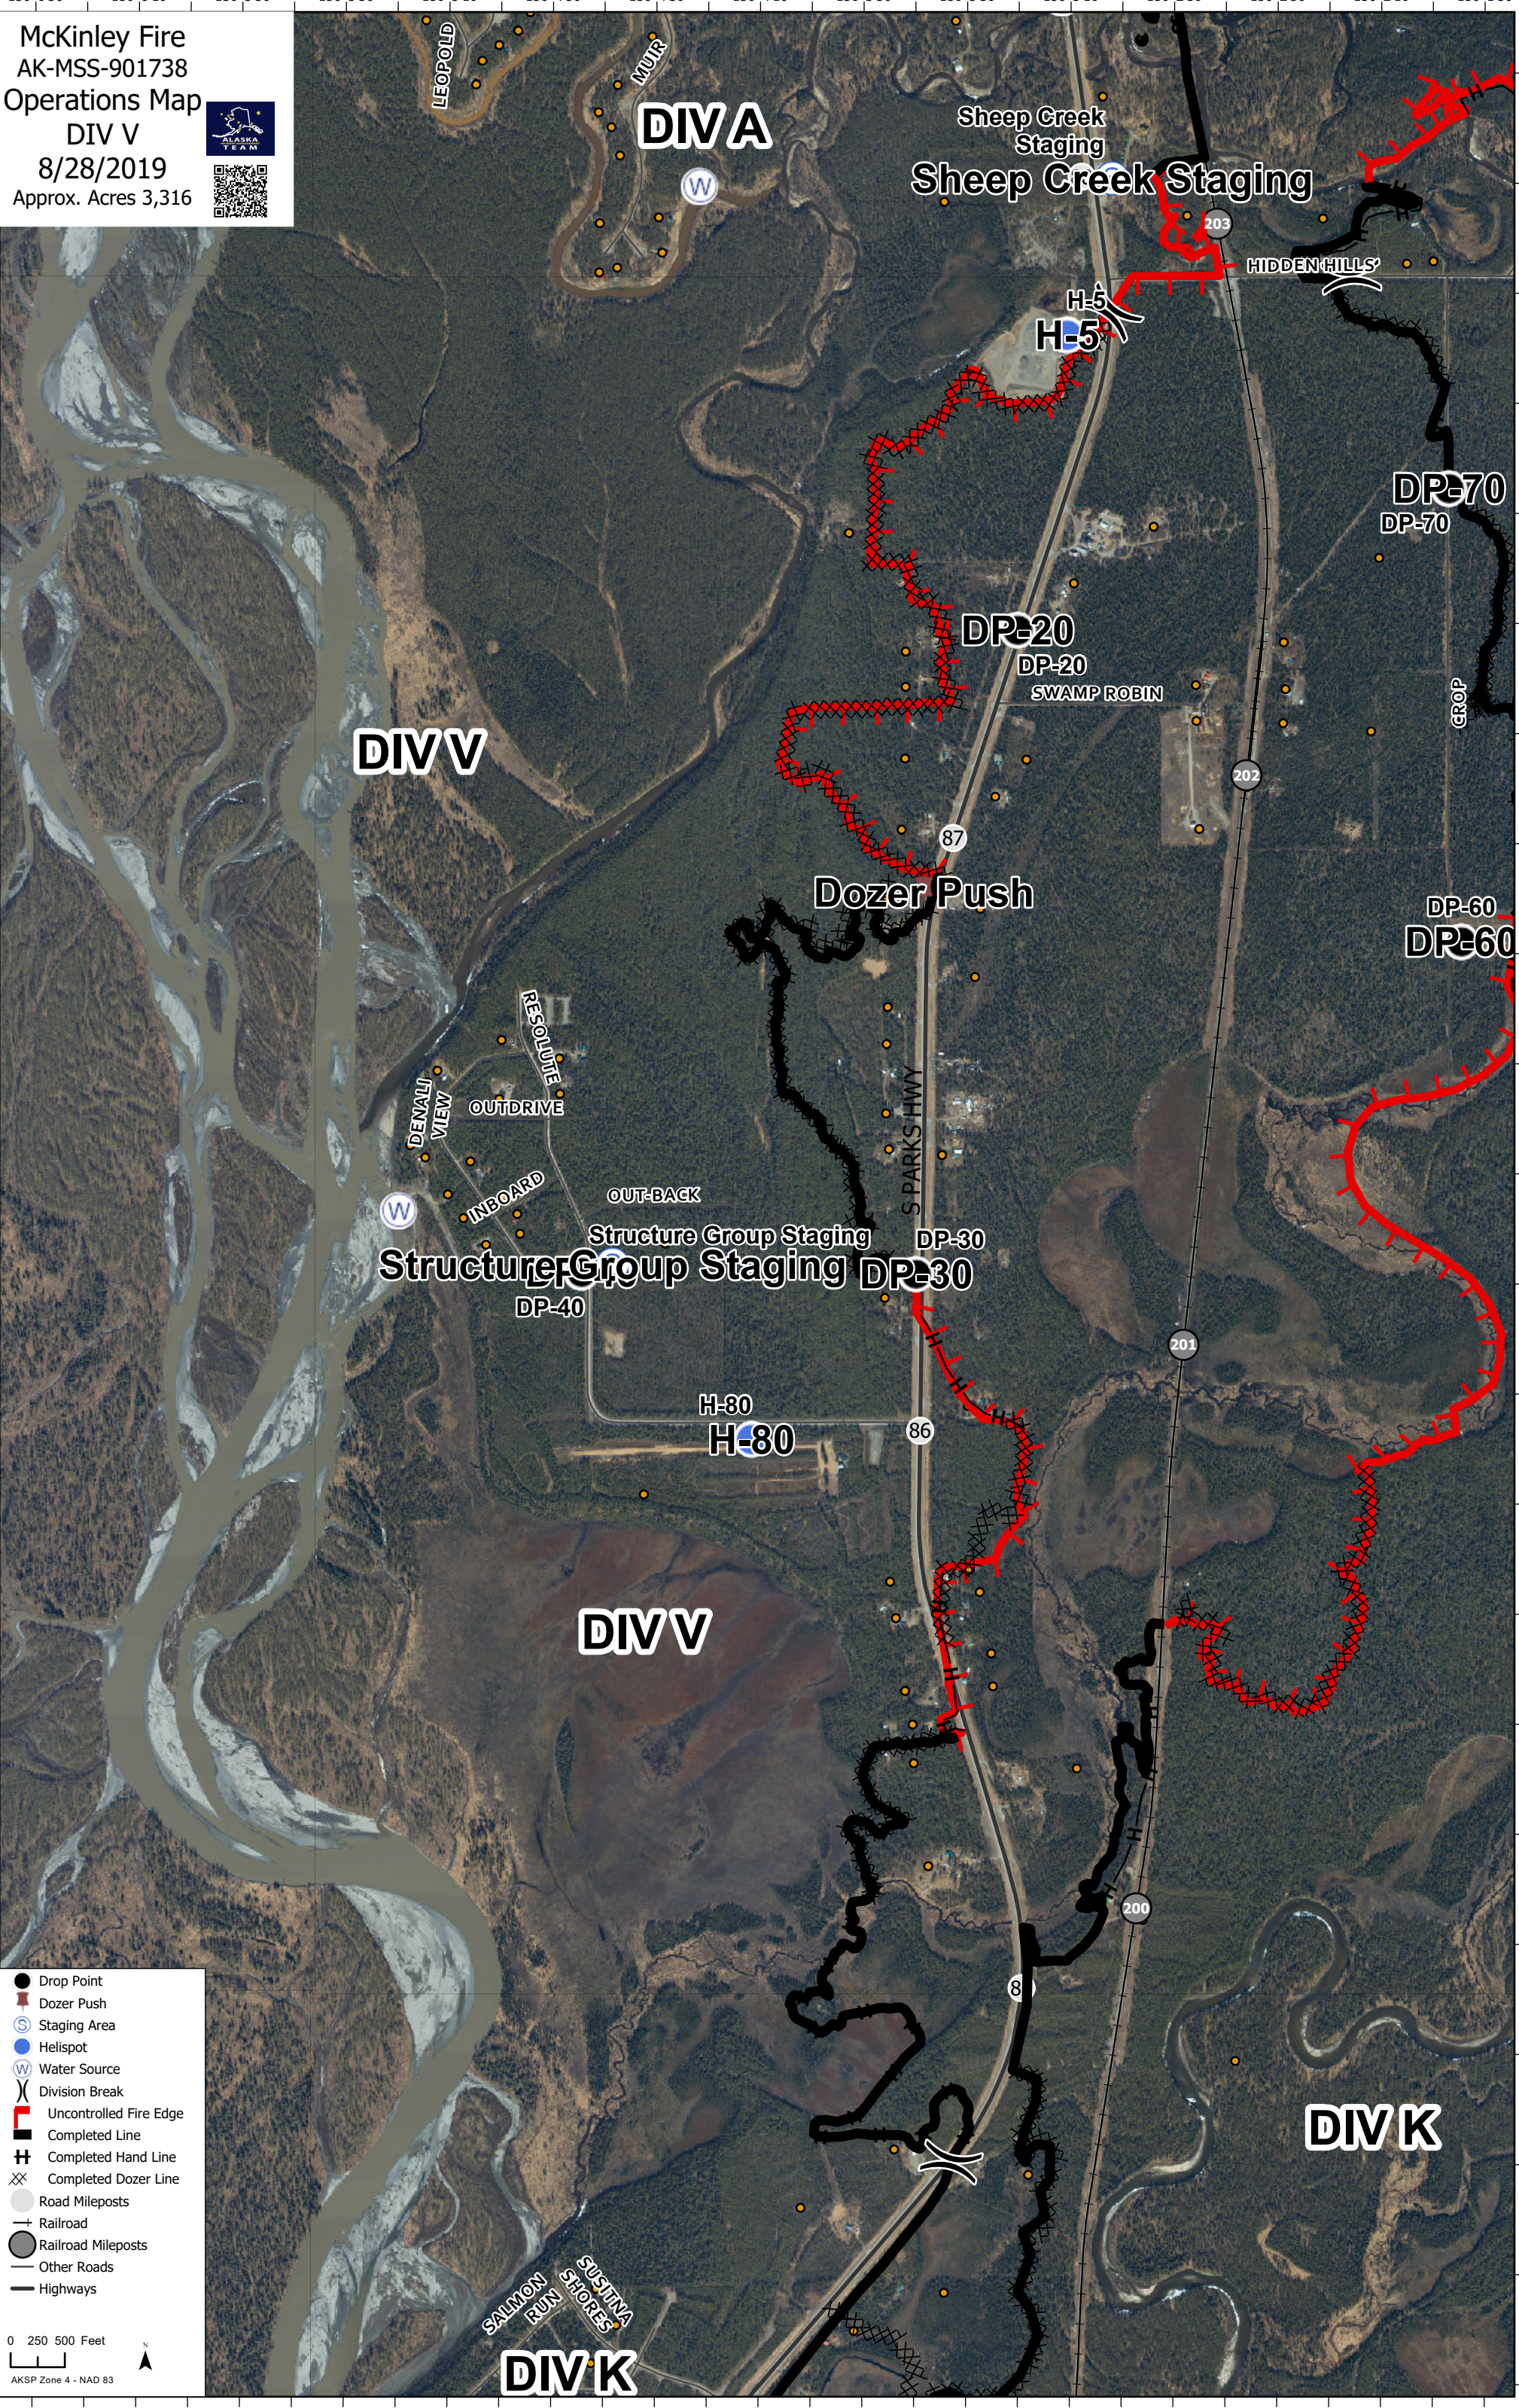

McKinley Fire
 AK-MSS-901738
 Operations Map
 DIV V
 8/28/2019
 Approx. Acres 3,316

- Drop Point
- Dozer Push
- Staging Area
- Helispot
- Water Source
- Division Break
- Uncontrolled Fire Edge
- Completed Line
- Completed Hand Line
- Completed Dozer Line
- Road Mileposts
- Railroad
- Railroad Mileposts
- Other Roads
- Highways

0 250 500 Feet
 AKSP Zone 4 - NAD 83

AKSP Zone 4 - NAD 83