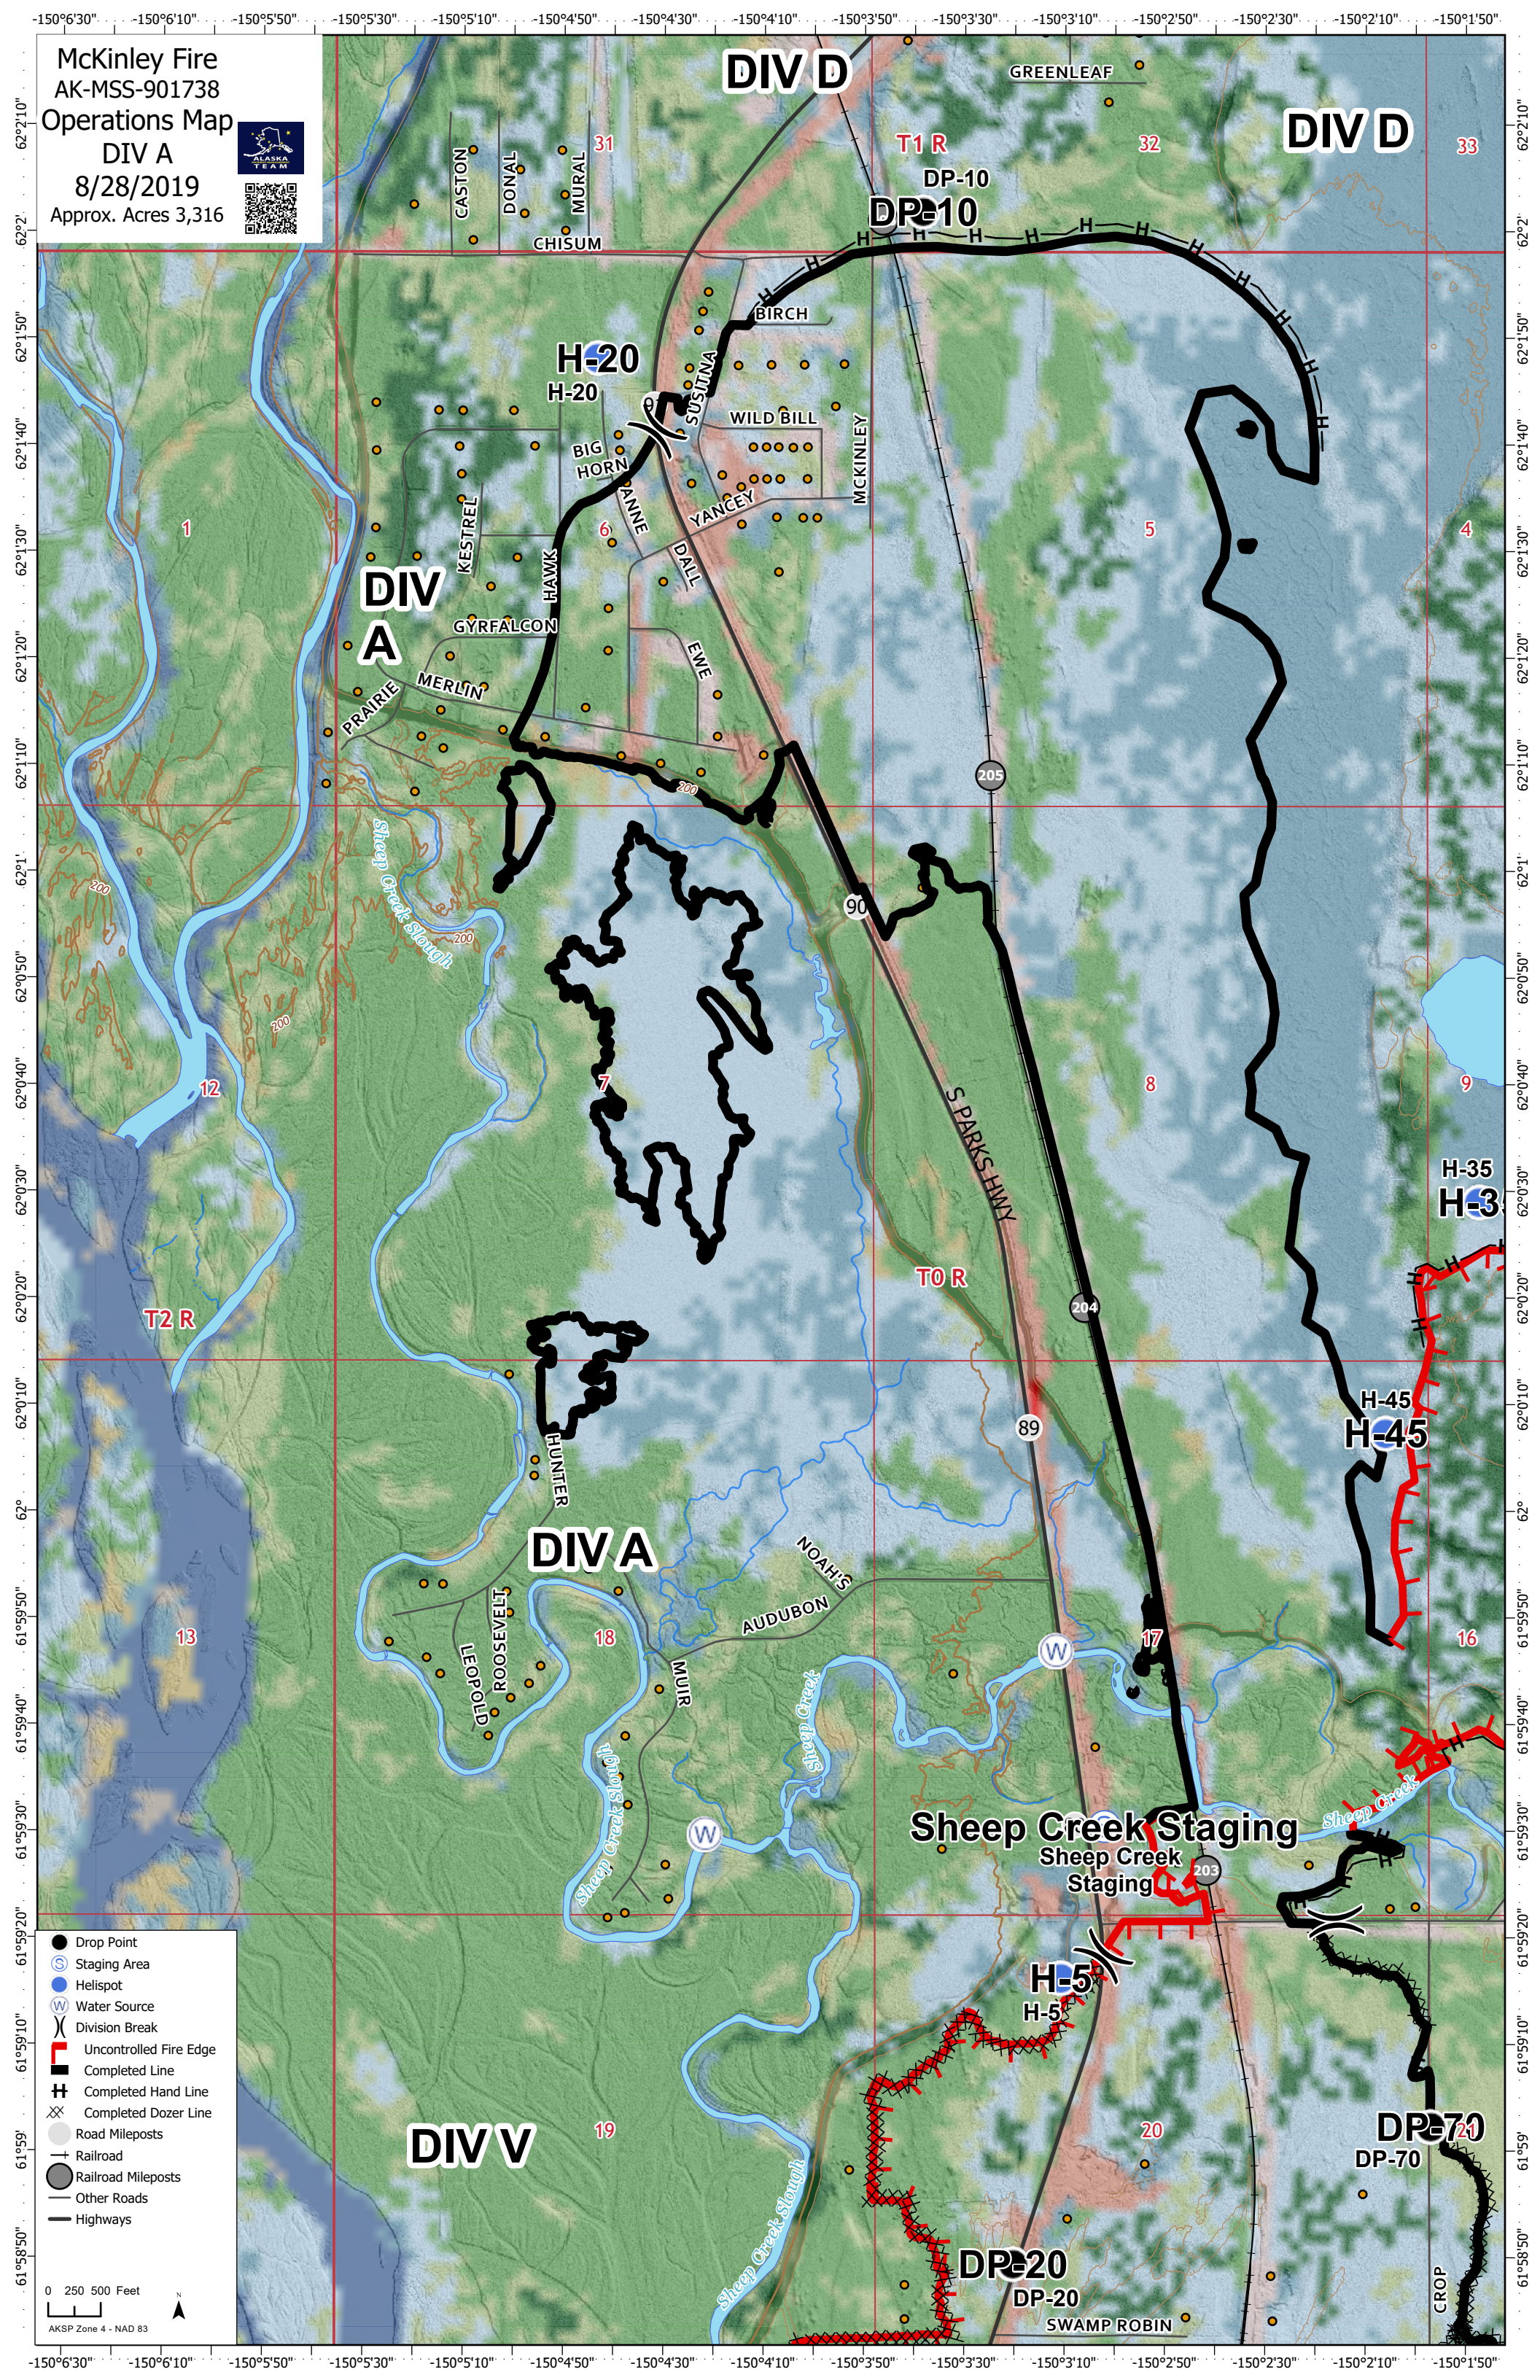

McKinley Fire
 AK-MSS-901738
 Operations Map
 DIV A
 8/28/2019
 Approx. Acres 3,316

- Drop Point
- Staging Area
- Helispot
- W Water Source
- X Division Break
- Uncontrolled Fire Edge
- Completed Line
- H Completed Hand Line
- ⊗ Completed Dozer Line
- Road Mileposts
- Railroad
- Railroad Mileposts
- Other Roads
- Highways

0 250 500 Feet
 AKSP Zone 4 - NAD 83