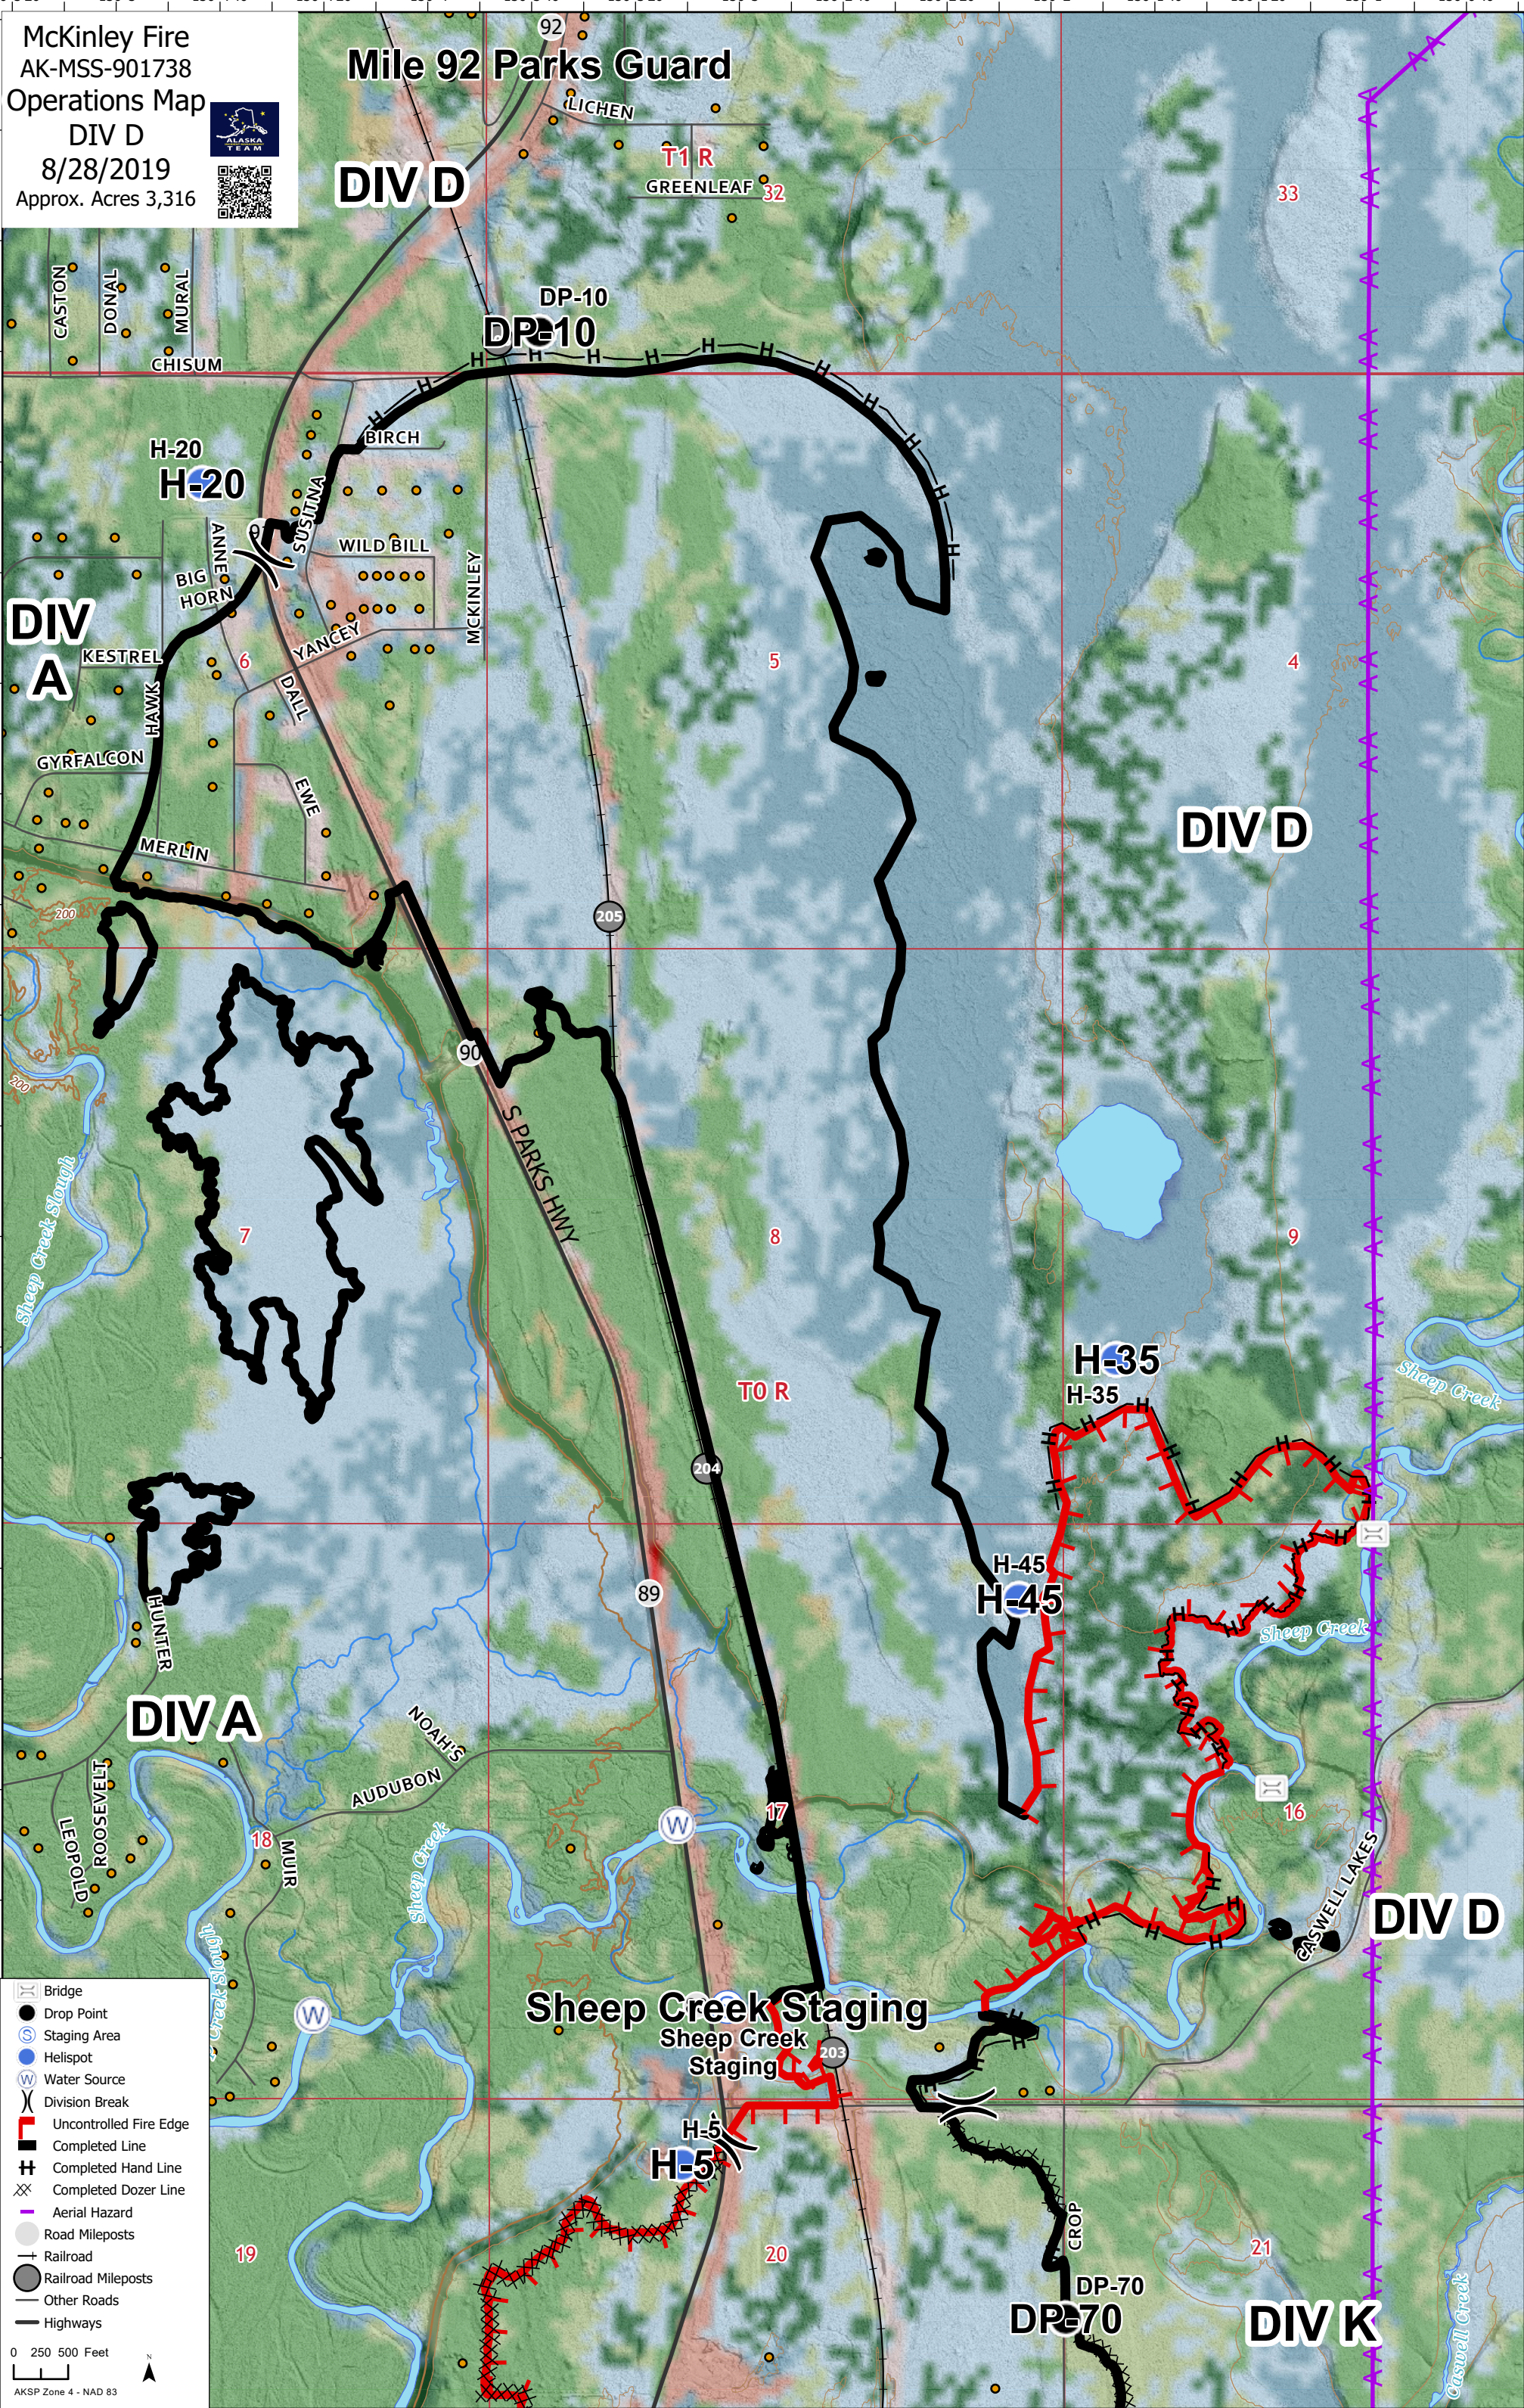

McKinley Fire  
AK-MSS-901738  
Operations Map  
DIV D  
8/28/2019  
Approx. Acres 3,316

# Mile 92 Parks Guard

## DIV D

## DIV K

- Bridge
- Drop Point
- Staging Area
- Helispot
- Water Source
- Division Break
- Uncontrolled Fire Edge
- Completed Line
- Completed Hand Line
- Completed Dozer Line
- Aerial Hazard
- Road Mileposts
- Railroad
- Railroad Mileposts
- Other Roads
- Highways