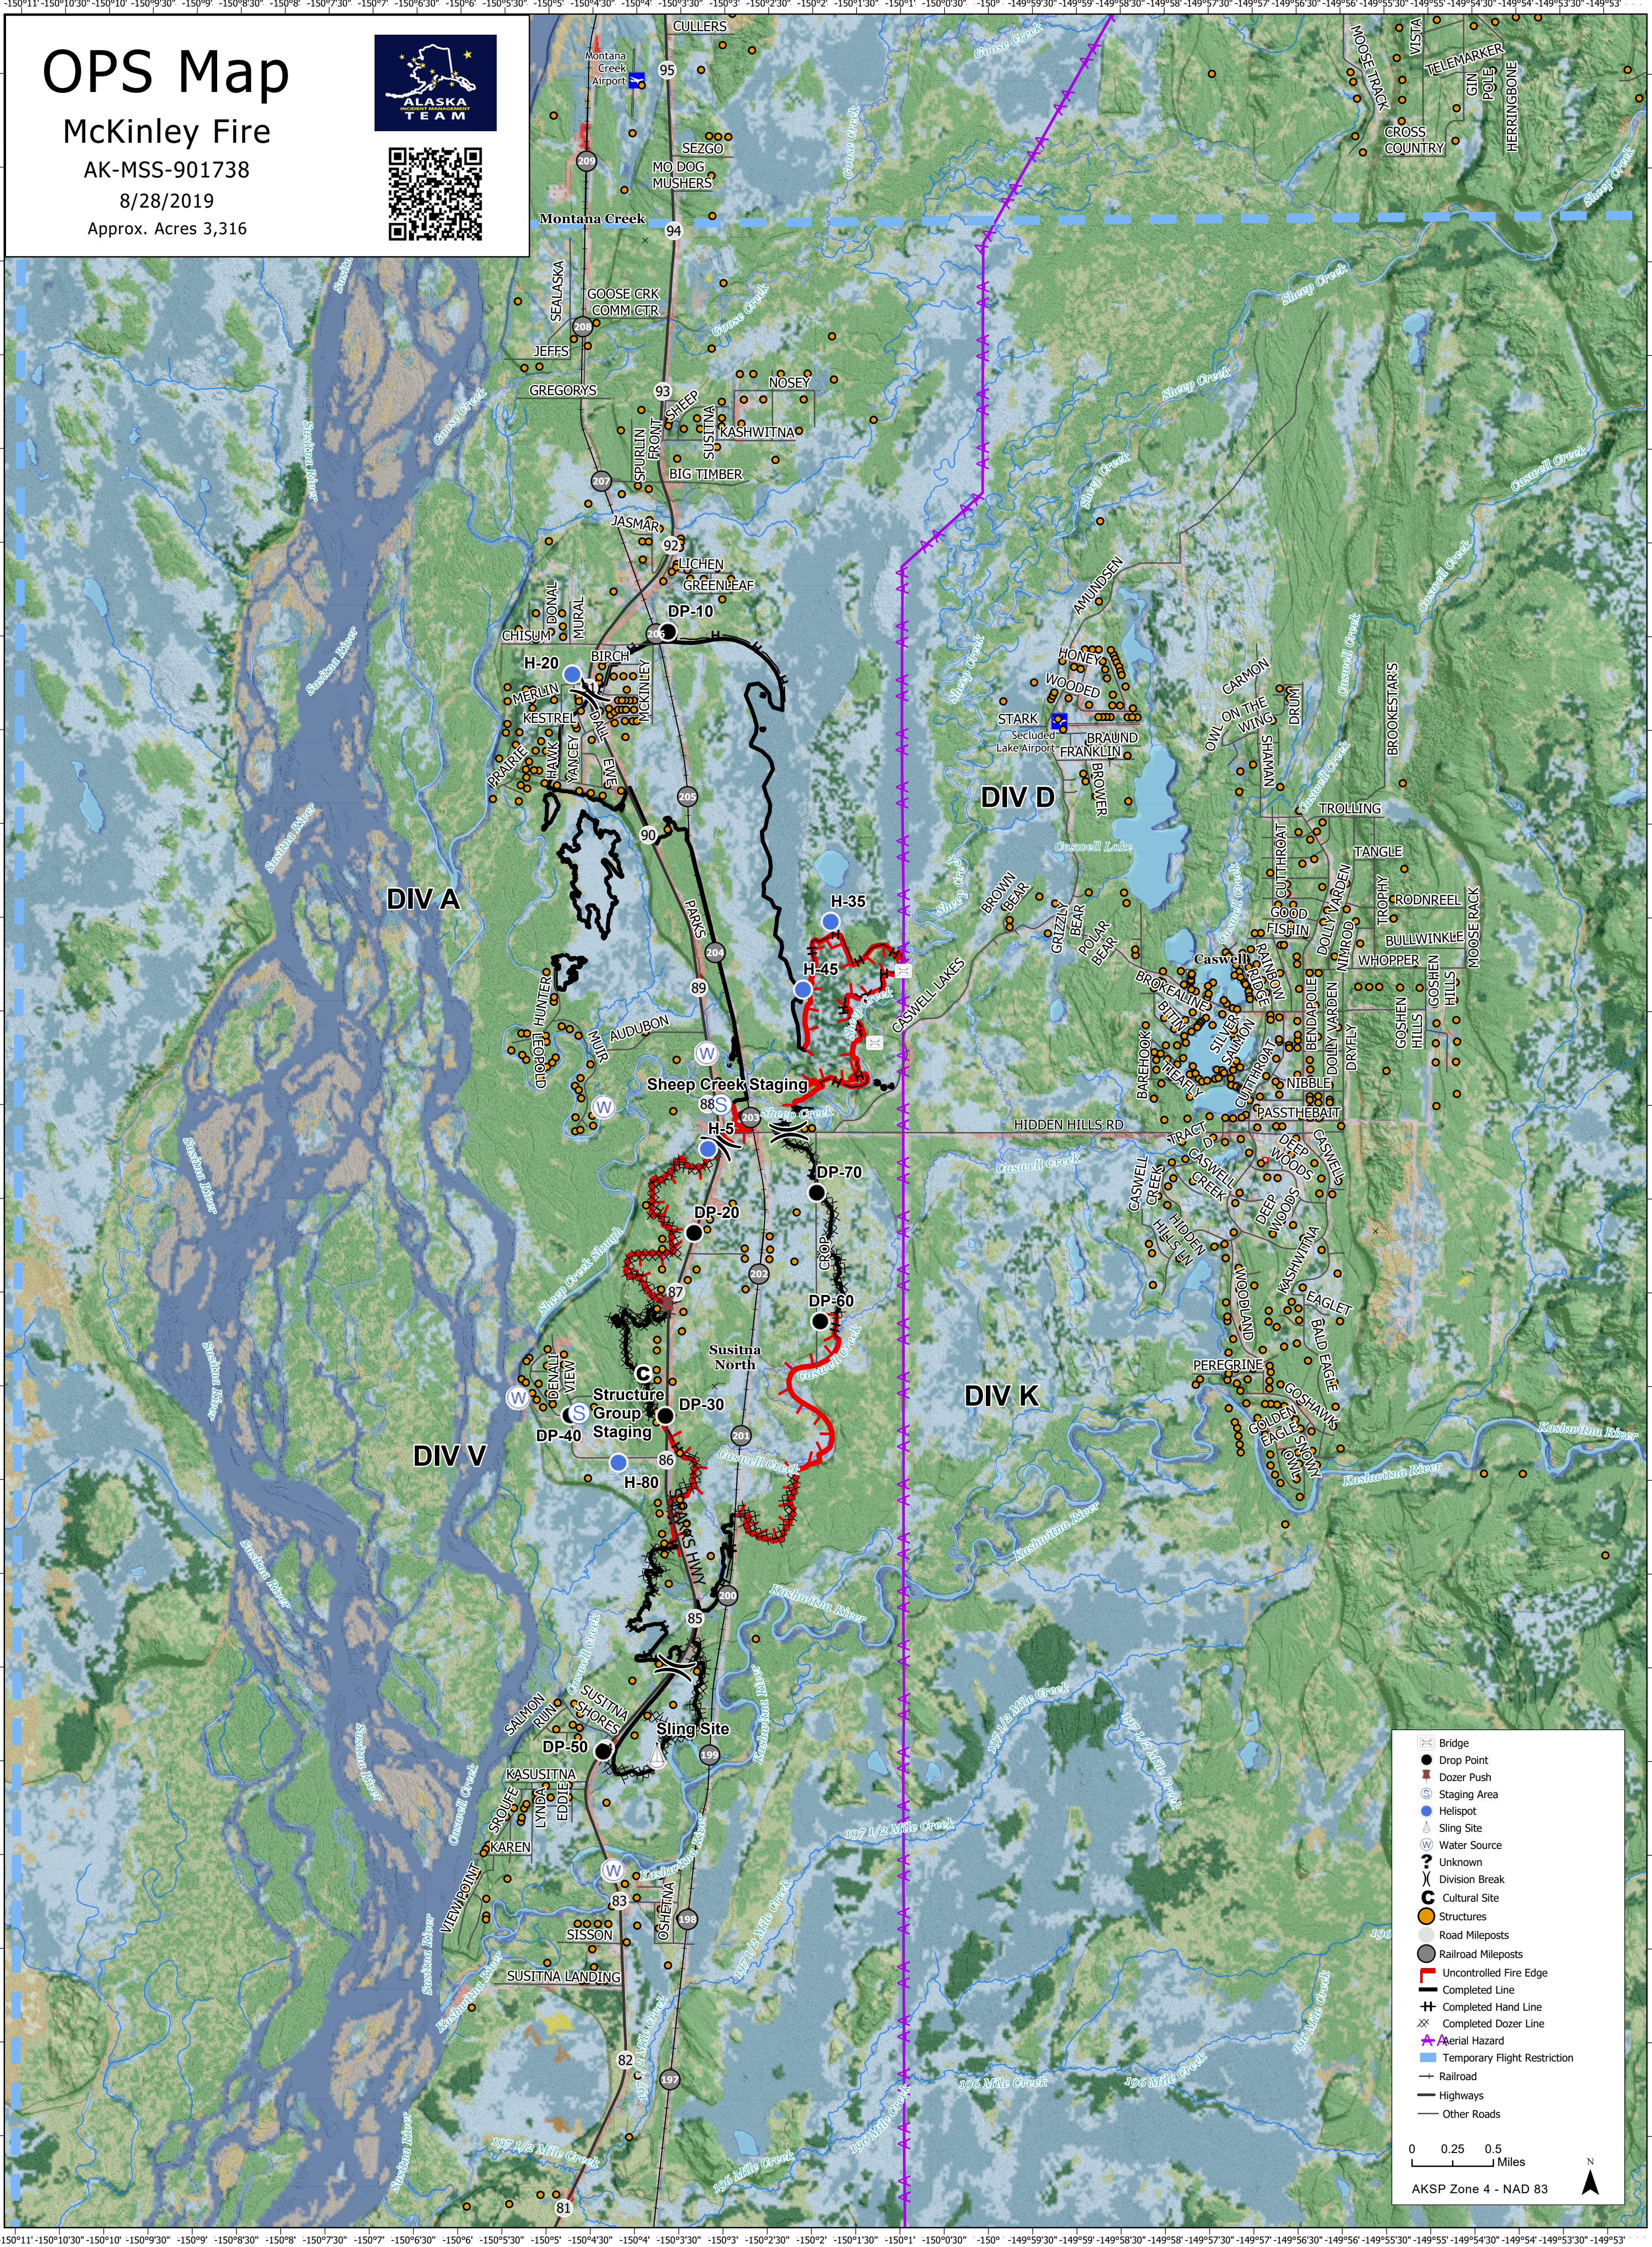

OPS Map

McKinley Fire

AK-MSS-901738

8/28/2019

Approx. Acres 3,316

	Bridge
	Drop Point
	Dozer Push
	Staging Area
	Helispot
	Sling Site
	Water Source
	Unknown
	Division Break
	Cultural Site
	Structures
	Road Mileposts
	Railroad Mileposts
	Uncontrolled Fire Edge
	Completed Line
	Completed Hand Line
	Completed Dozer Line
	Aerial Hazard
	Temporary Flight Restriction
	Railroad
	Highways
	Other Roads

0 0.25 0.5 Miles

AKSP Zone 4 - NAD 83