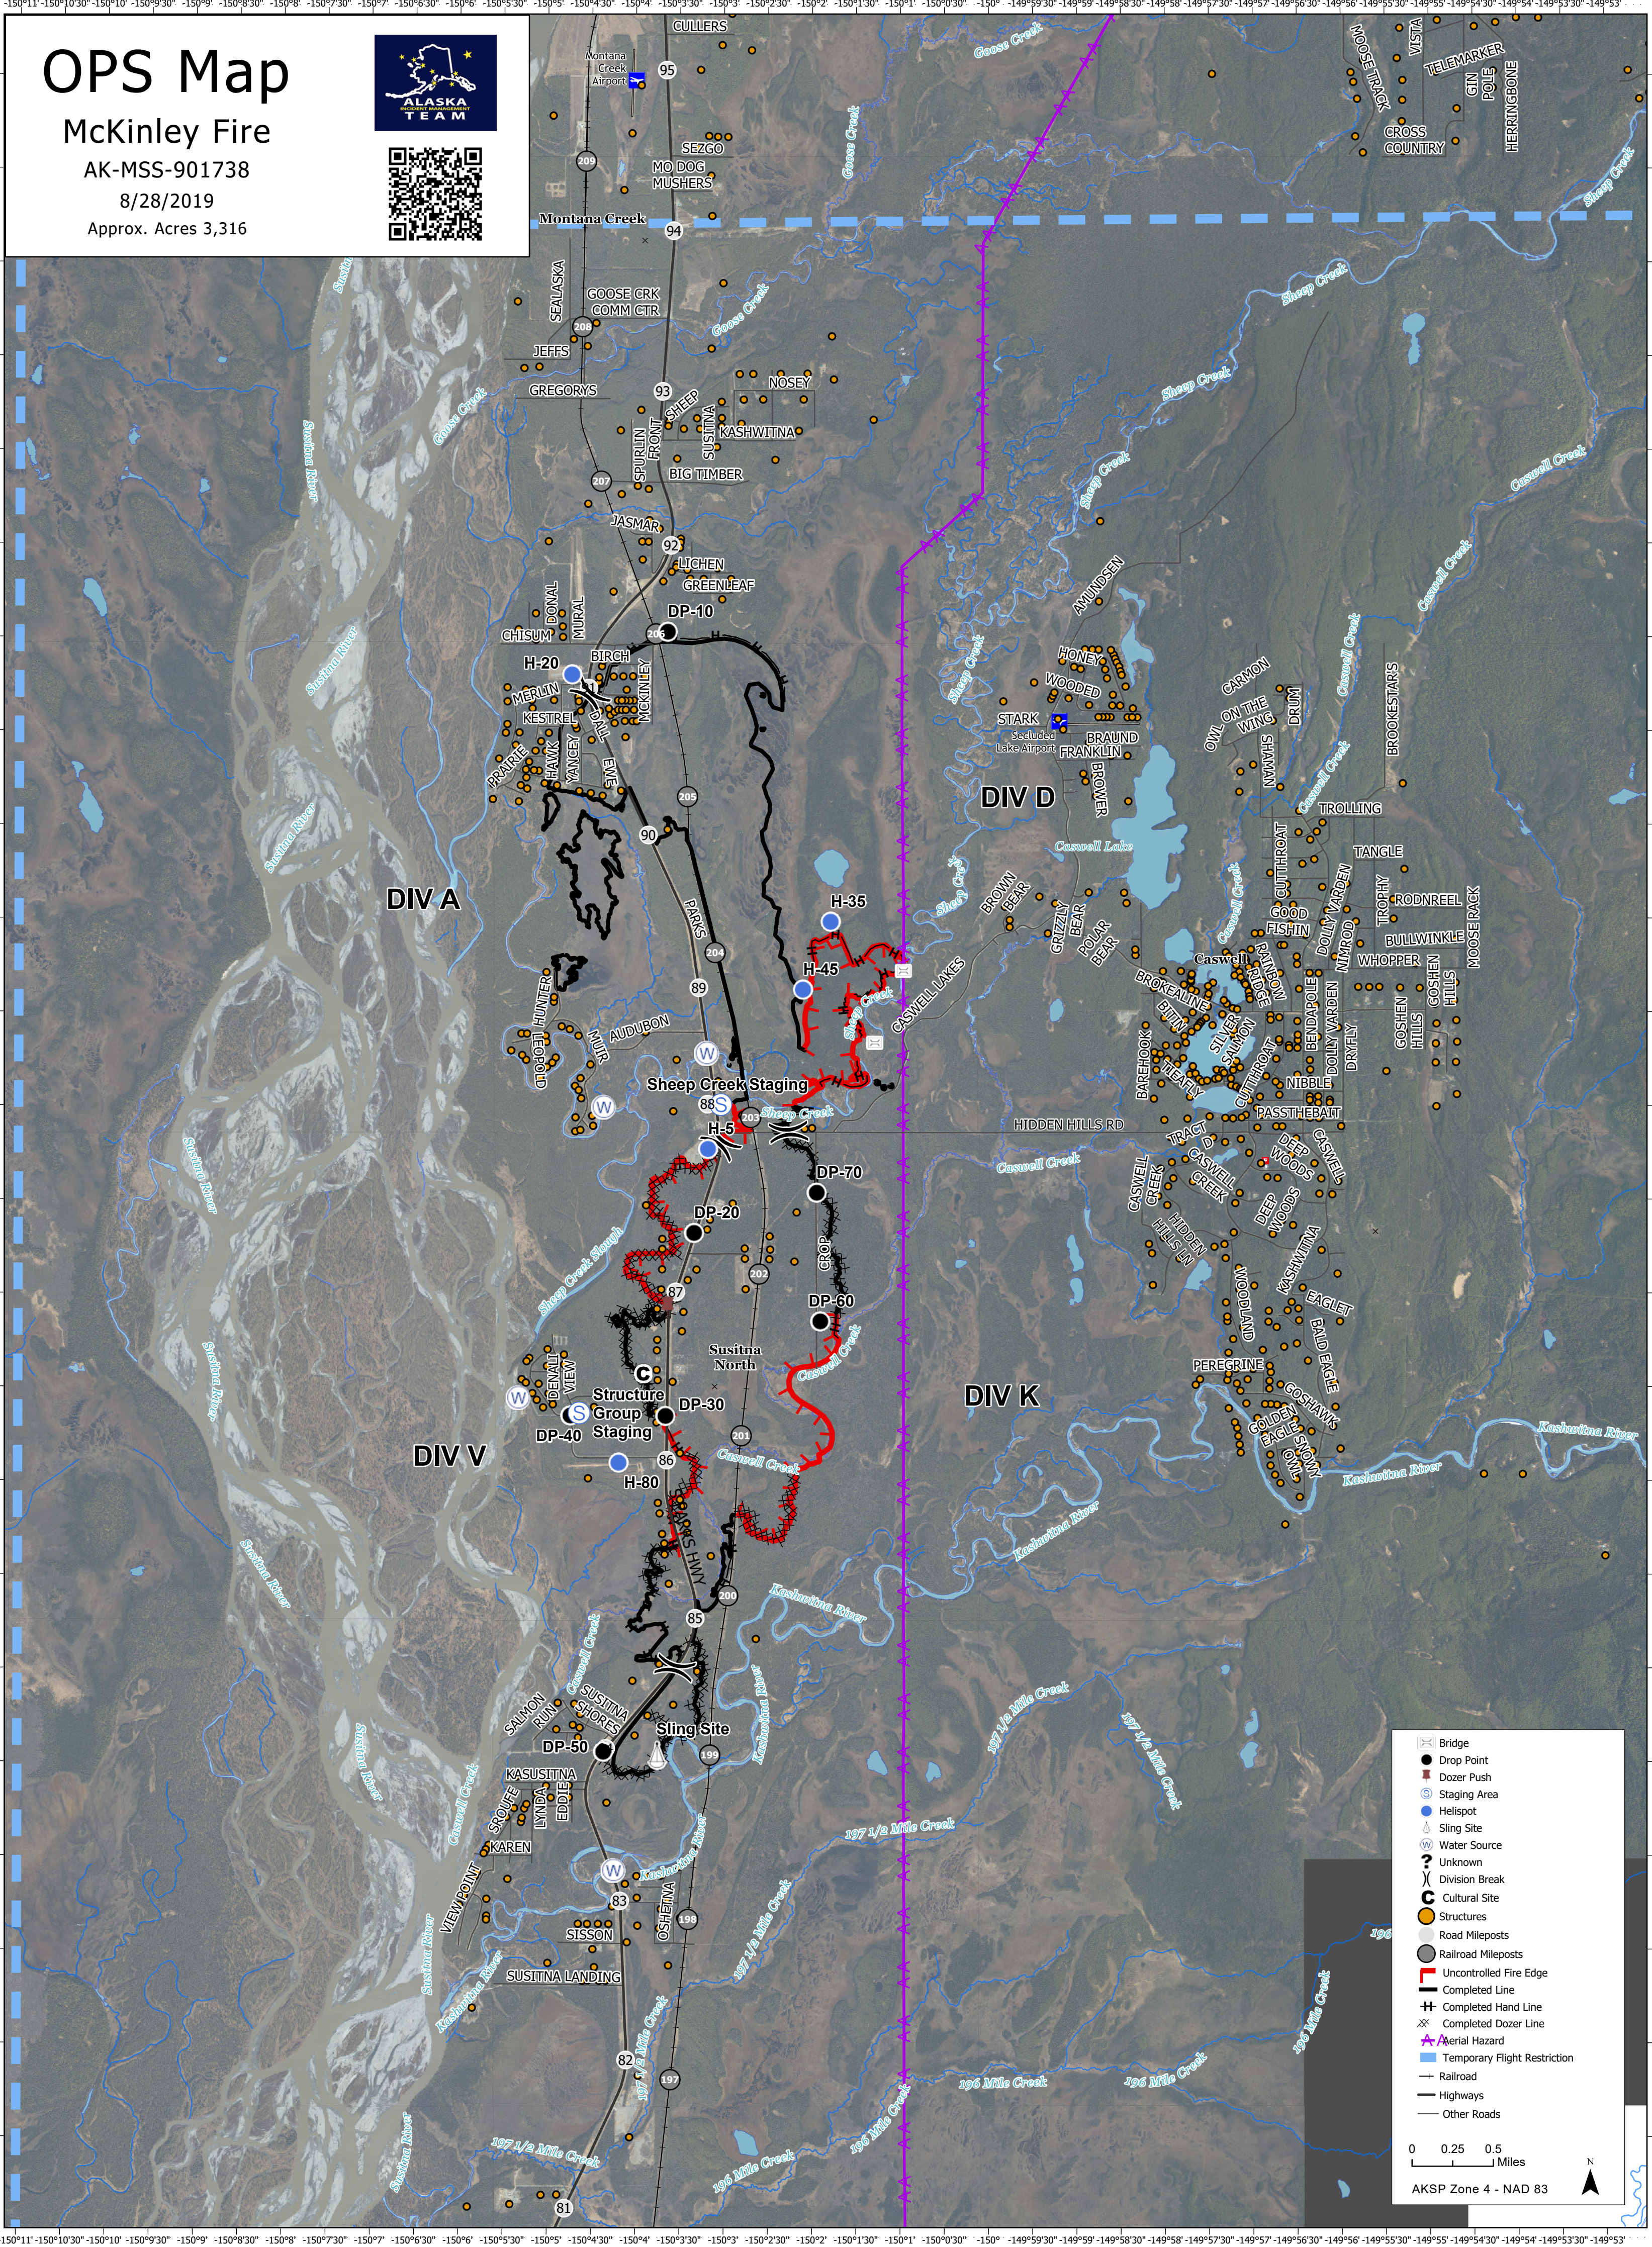

# OPS Map

## McKinley Fire

AK-MSS-901738

8/28/2019

Approx. Acres 3,316

	Bridge
	Drop Point
	Dozer Push
	Staging Area
	Helispot
	Sling Site
	Water Source
	Unknown
	Division Break
	Cultural Site
	Structures
	Road Mileposts
	Railroad Mileposts
	Uncontrolled Fire Edge
	Completed Line
	Completed Hand Line
	Completed Dozer Line
	Aerial Hazard
	Temporary Flight Restriction
	Railroad
	Highways
	Other Roads

0 0.25 0.5 Miles

AKSP Zone 4 - NAD 83