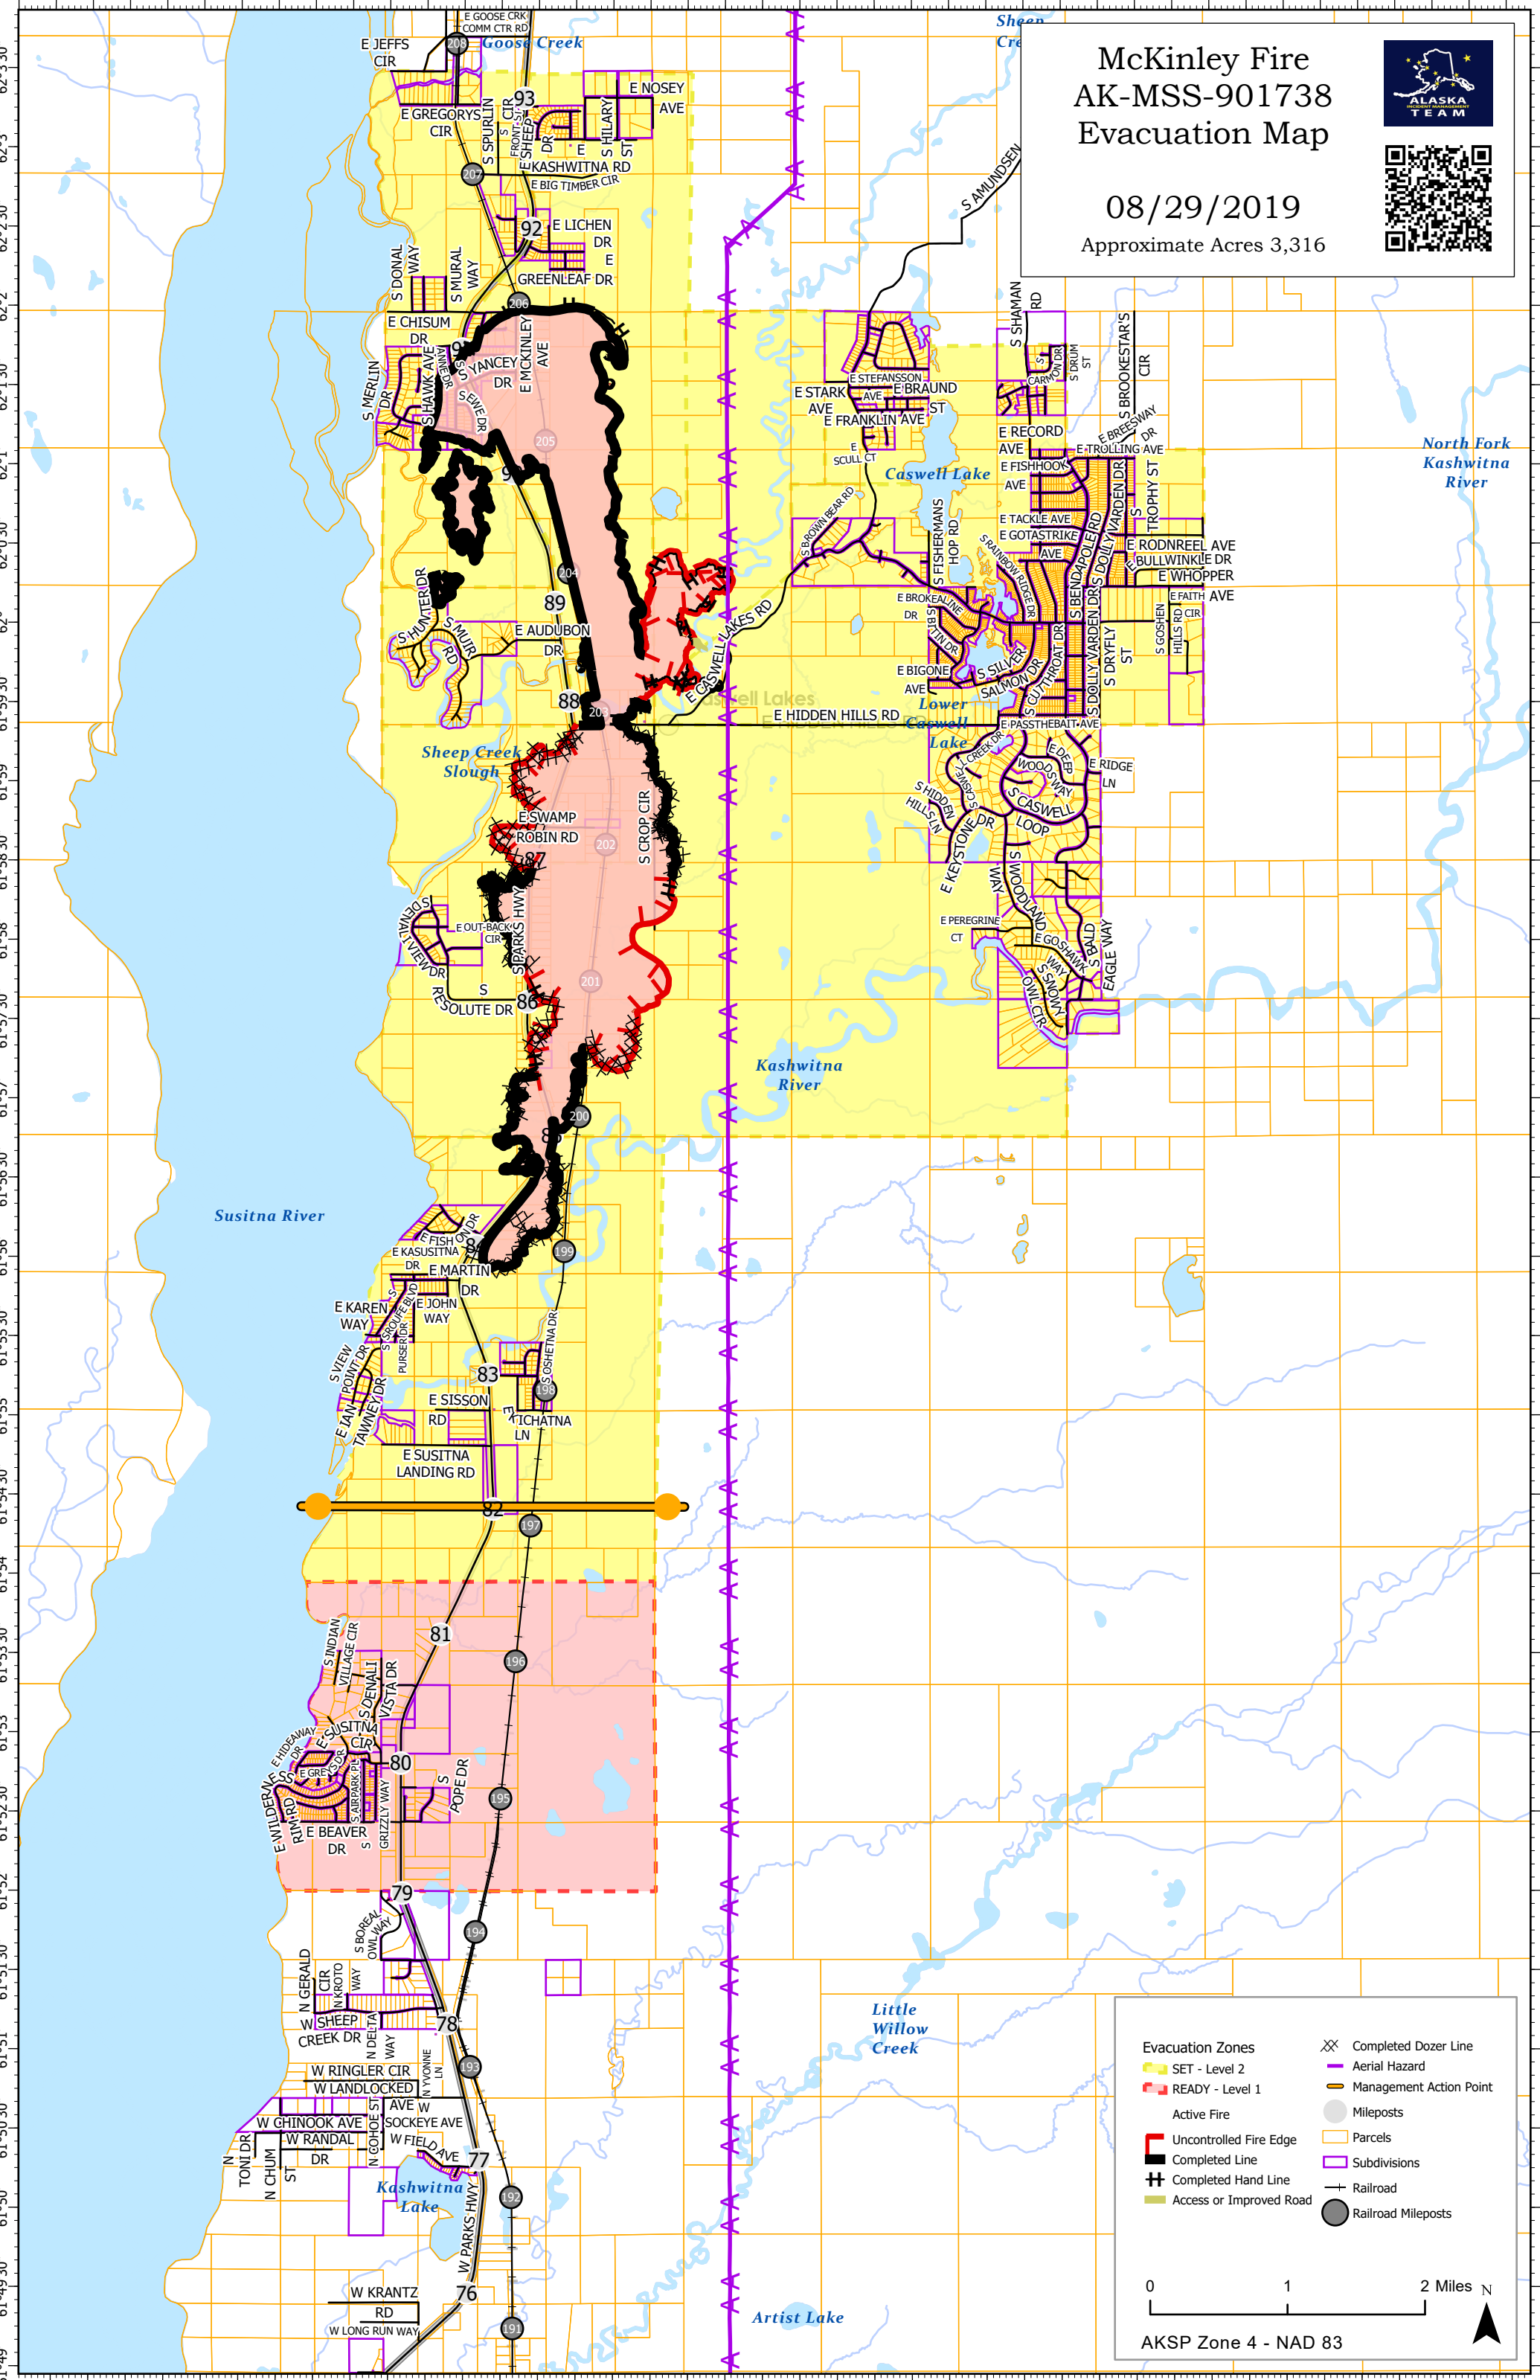

McKinley Fire AK-MSS-901738 Evacuation Map

08/29/2019

Approximate Acres 3,316

Evacuation Zones	XX Completed Dozer Line
SET - Level 2	Aerial Hazard
READY - Level 1	Management Action Point
Active Fire	Mileposts
Uncontrolled Fire Edge	Parcels
Completed Line	Subdivisions
Completed Hand Line	Railroad
Access or Improved Road	Railroad Mileposts

0 1 2 Miles N

AKSP Zone 4 - NAD 83