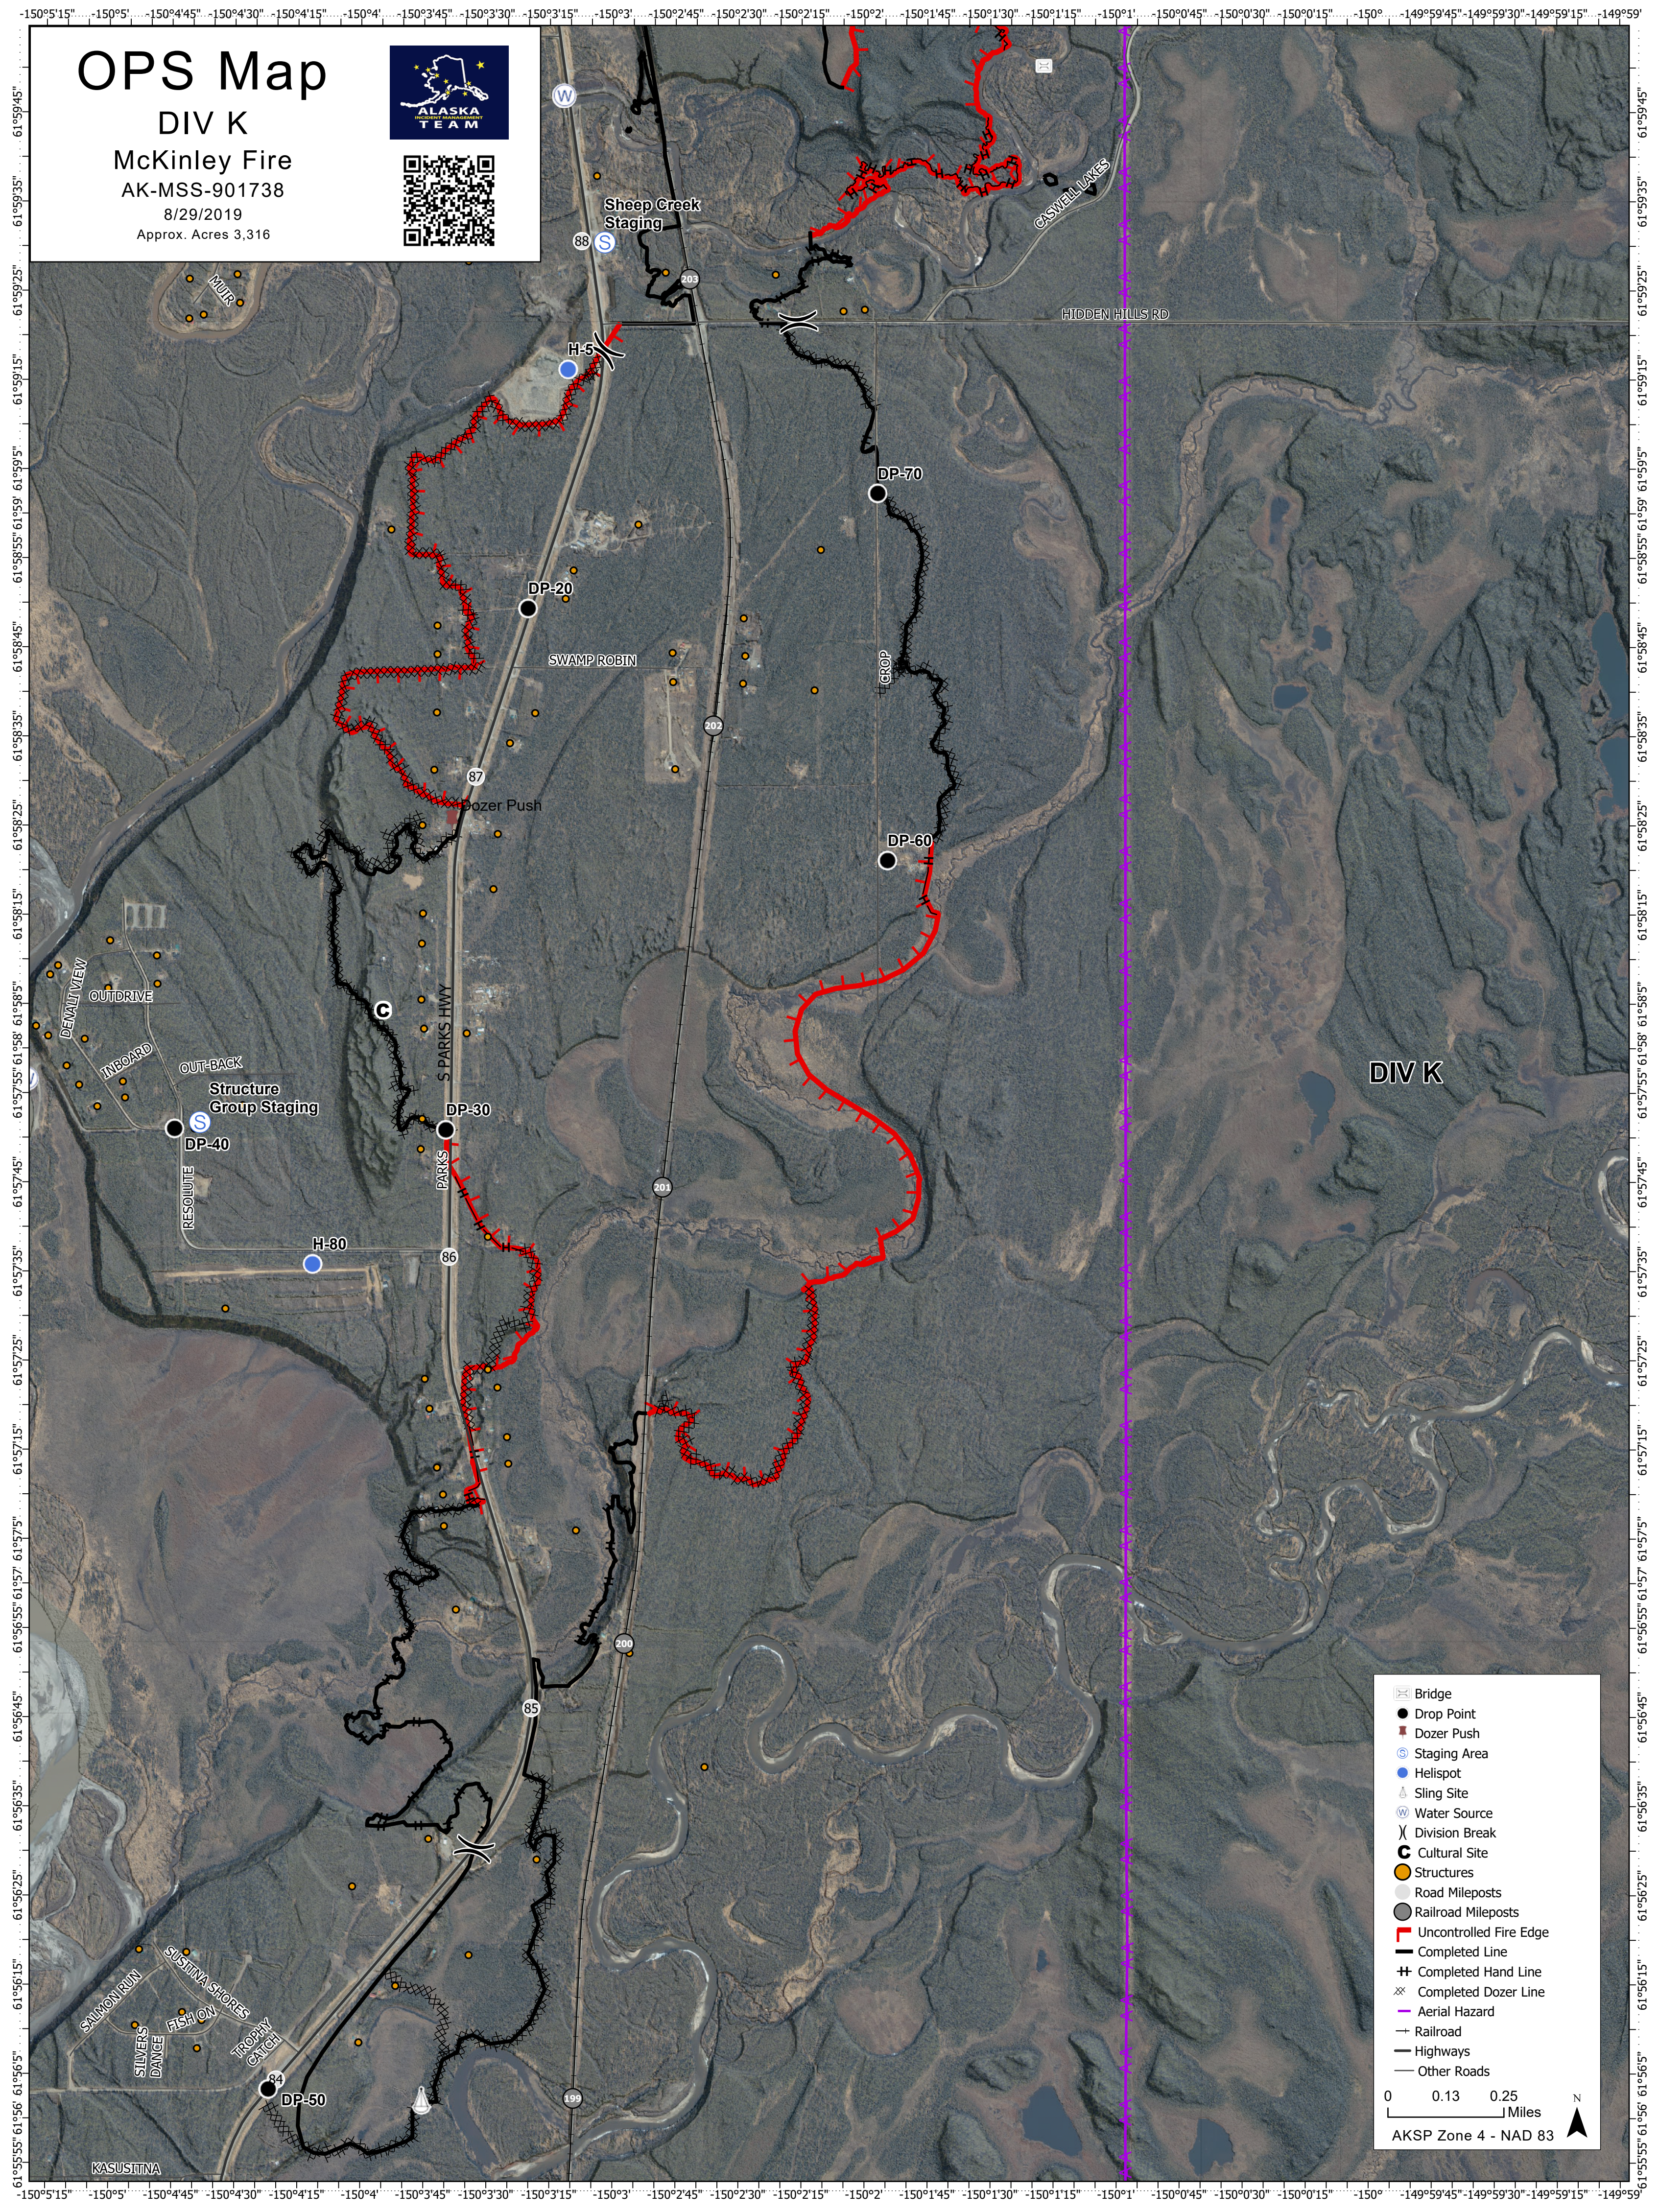

OPS Map

DIV K

McKinley Fire

AK-MSS-901738

8/29/2019

Approx. Acres 3,316

DIV K

	Bridge
	Drop Point
	Dozer Push
	Staging Area
	Helispot
	Sling Site
	Water Source
	Division Break
	Cultural Site
	Structures
	Road Mileposts
	Railroad Mileposts
	Uncontrolled Fire Edge
	Completed Line
	Completed Hand Line
	Completed Dozer Line
	Aerial Hazard
	Railroad
	Highways
	Other Roads

0 0.13 0.25 Miles

AKSP Zone 4 - NAD 83