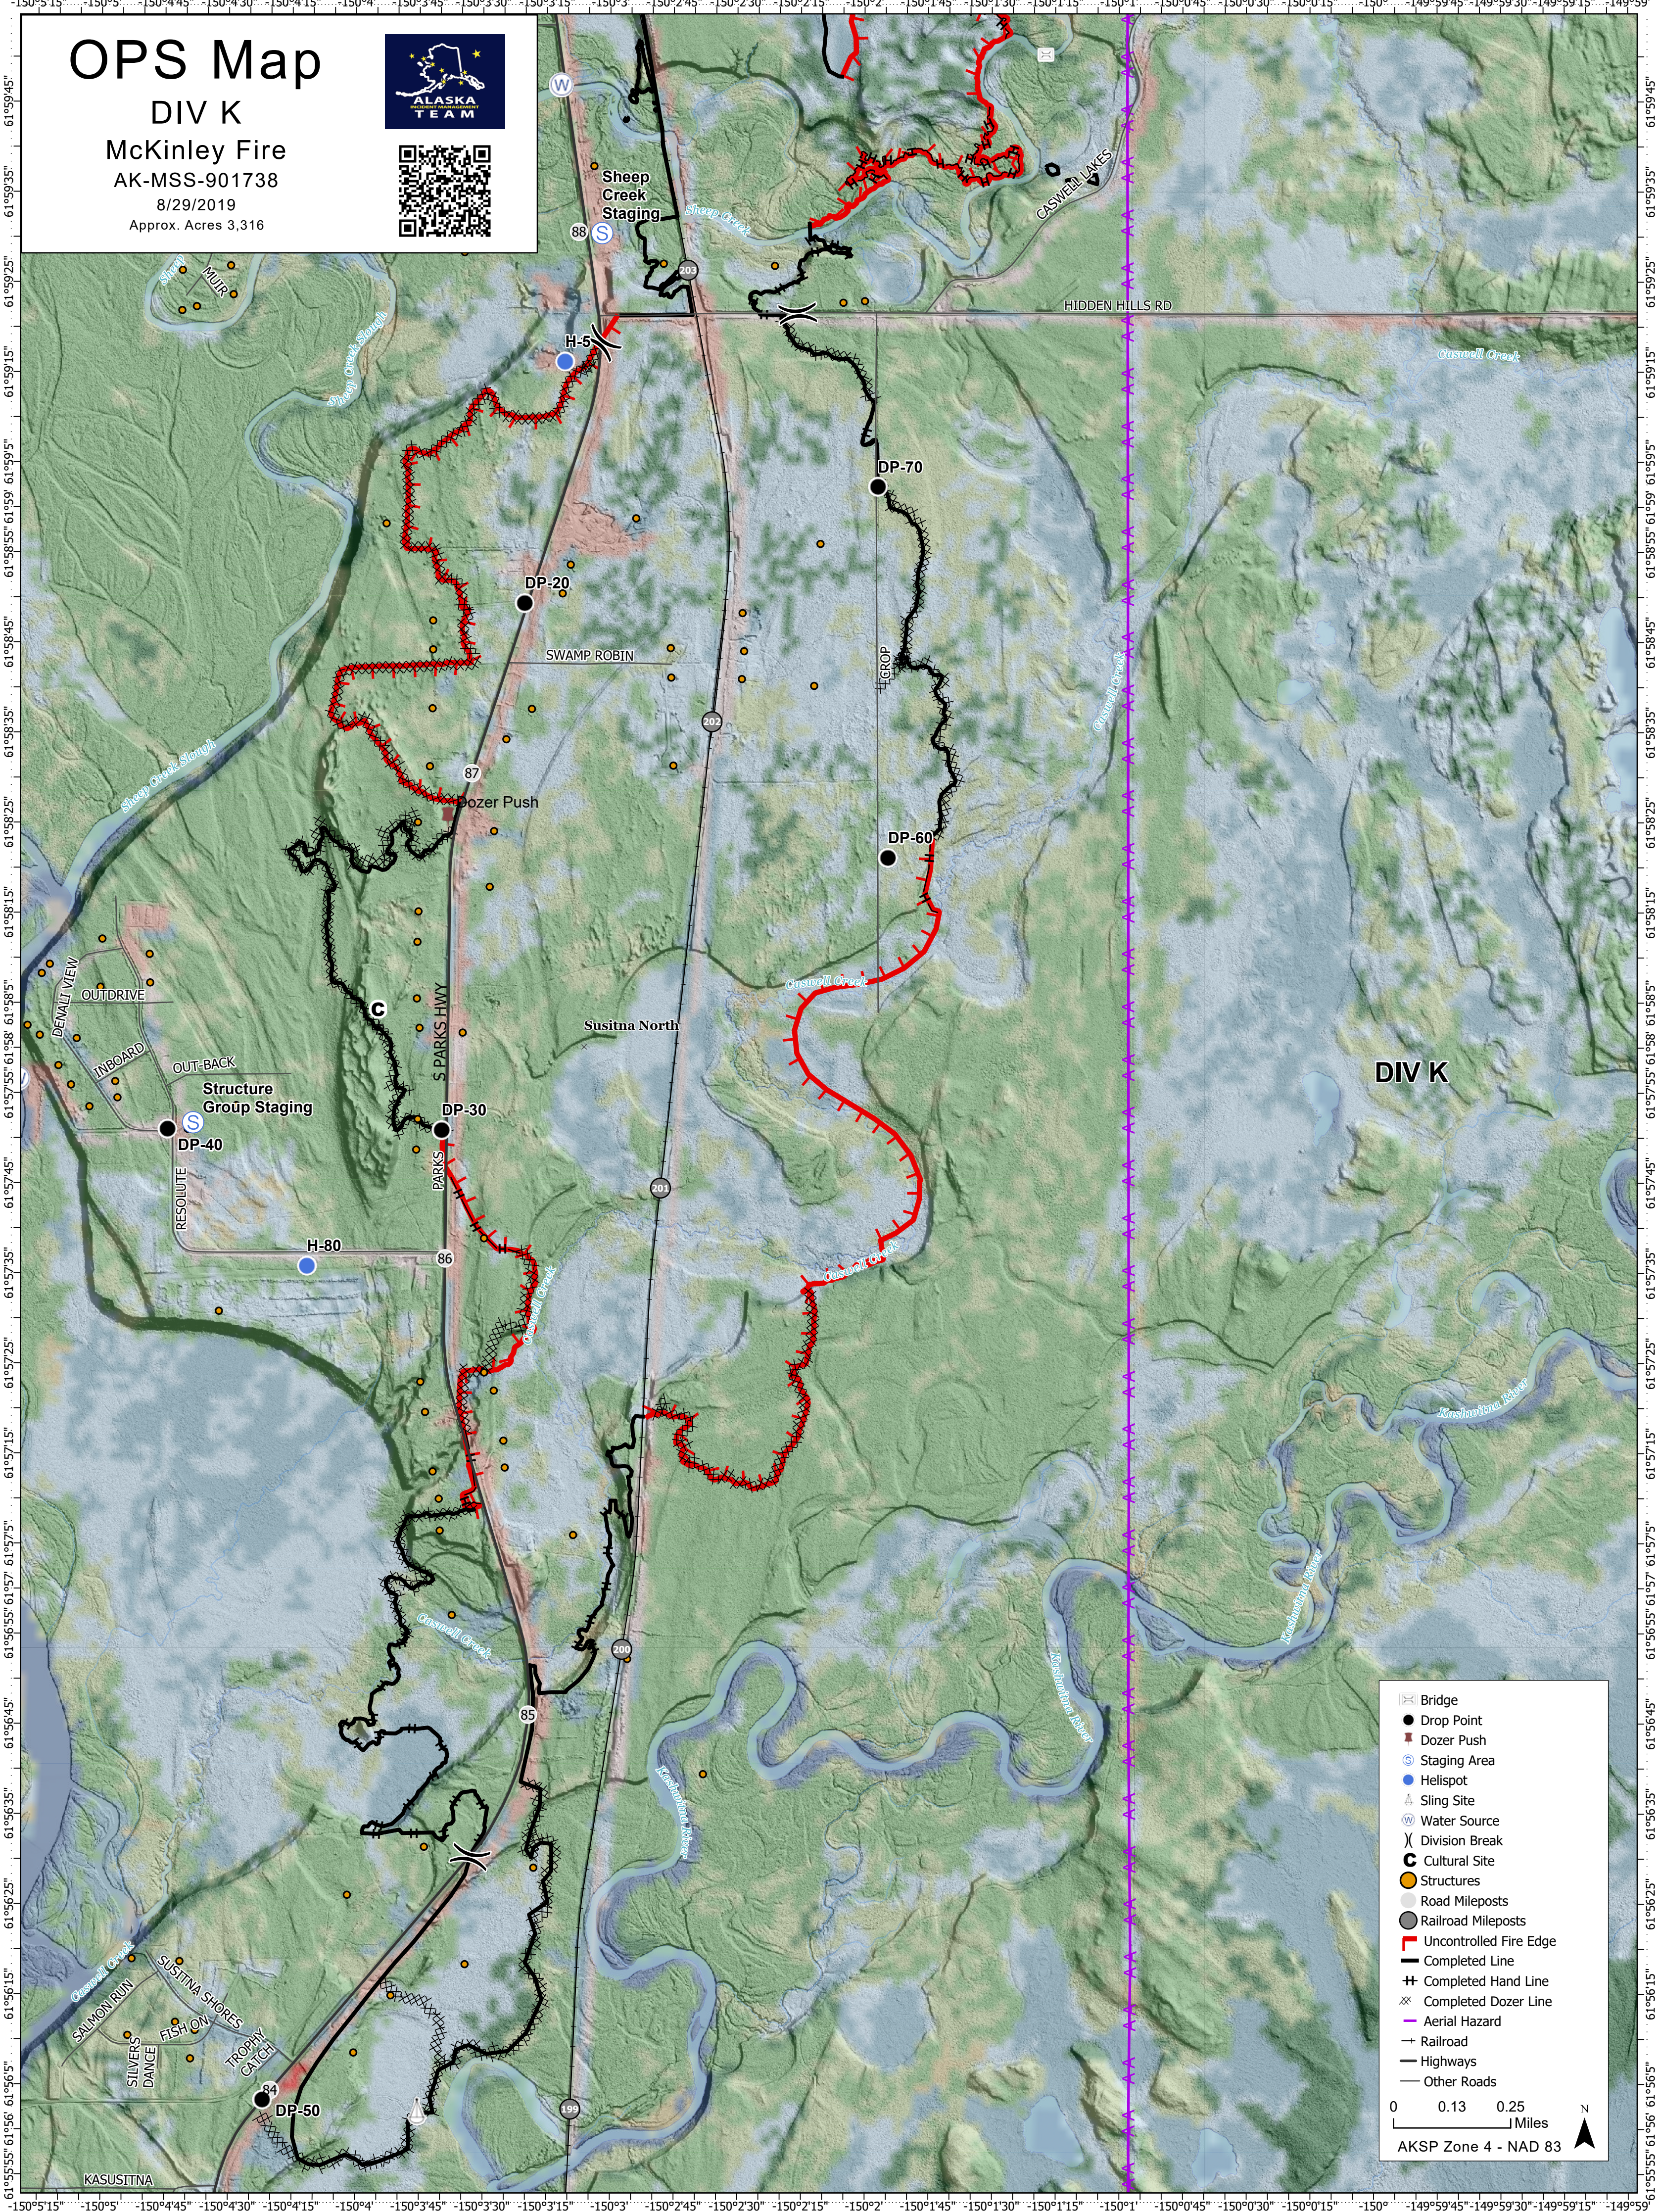

OPS Map

DIV K

McKinley Fire
AK-MSS-901738

8/29/2019

Approx. Acres 3,316

DIV K

Legend:

- Bridge
- Drop Point
- Dozer Push
- Staging Area
- Helispot
- Sling Site
- Water Source
- Division Break
- Cultural Site
- Structures
- Road Mileposts
- Railroad Mileposts
- Uncontrolled Fire Edge
- Completed Line
- Completed Hand Line
- Completed Dozer Line
- Aerial Hazard
- Railroad
- Highways
- Other Roads

0 0.13 0.25 Miles

AKSP Zone 4 - NAD 83