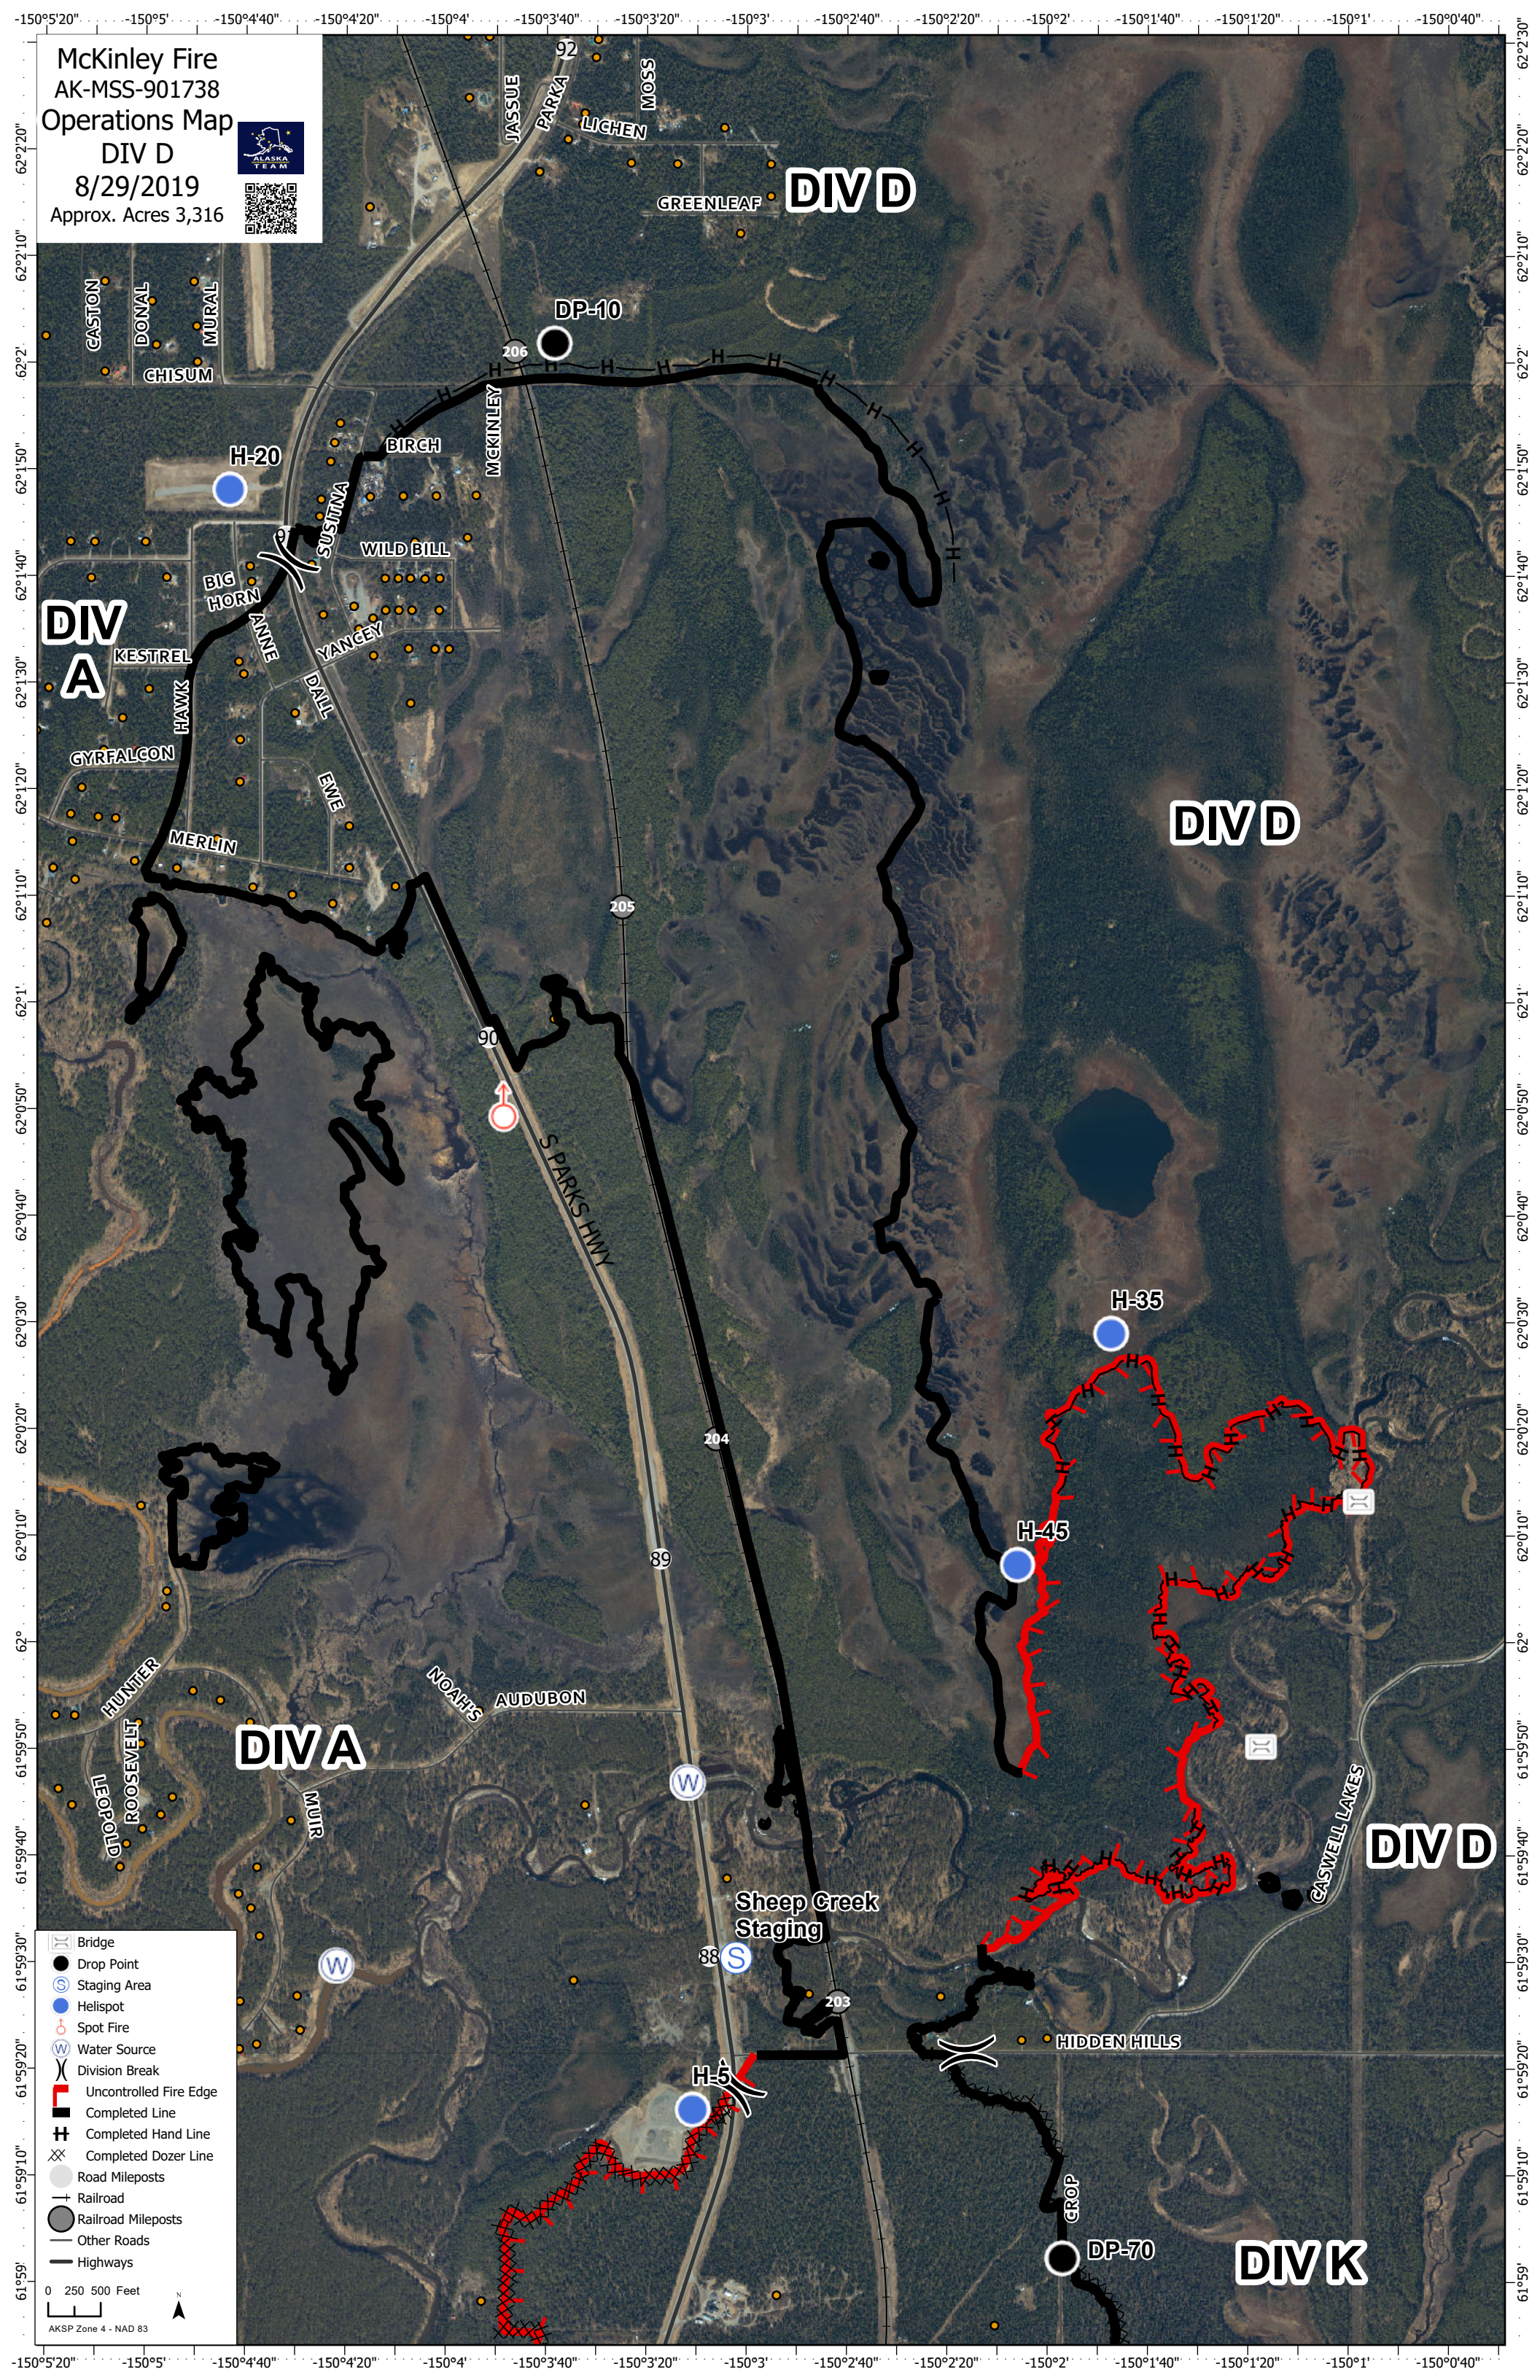

McKinley Fire
 AK-MSS-901738
 Operations Map
 DIV D
 8/29/2019
 Approx. Acres 3,316

DIV A

DIV D

DIV D

DIV A

DIV D

DIV K

- Bridge
- Drop Point
- Staging Area
- Helispot
- Spot Fire
- Water Source
- Division Break
- Uncontrolled Fire Edge
- Completed Line
- Completed Hand Line
- Completed Dozer Line
- Road Mileposts
- Railroad
- Railroad Mileposts
- Other Roads
- Highways