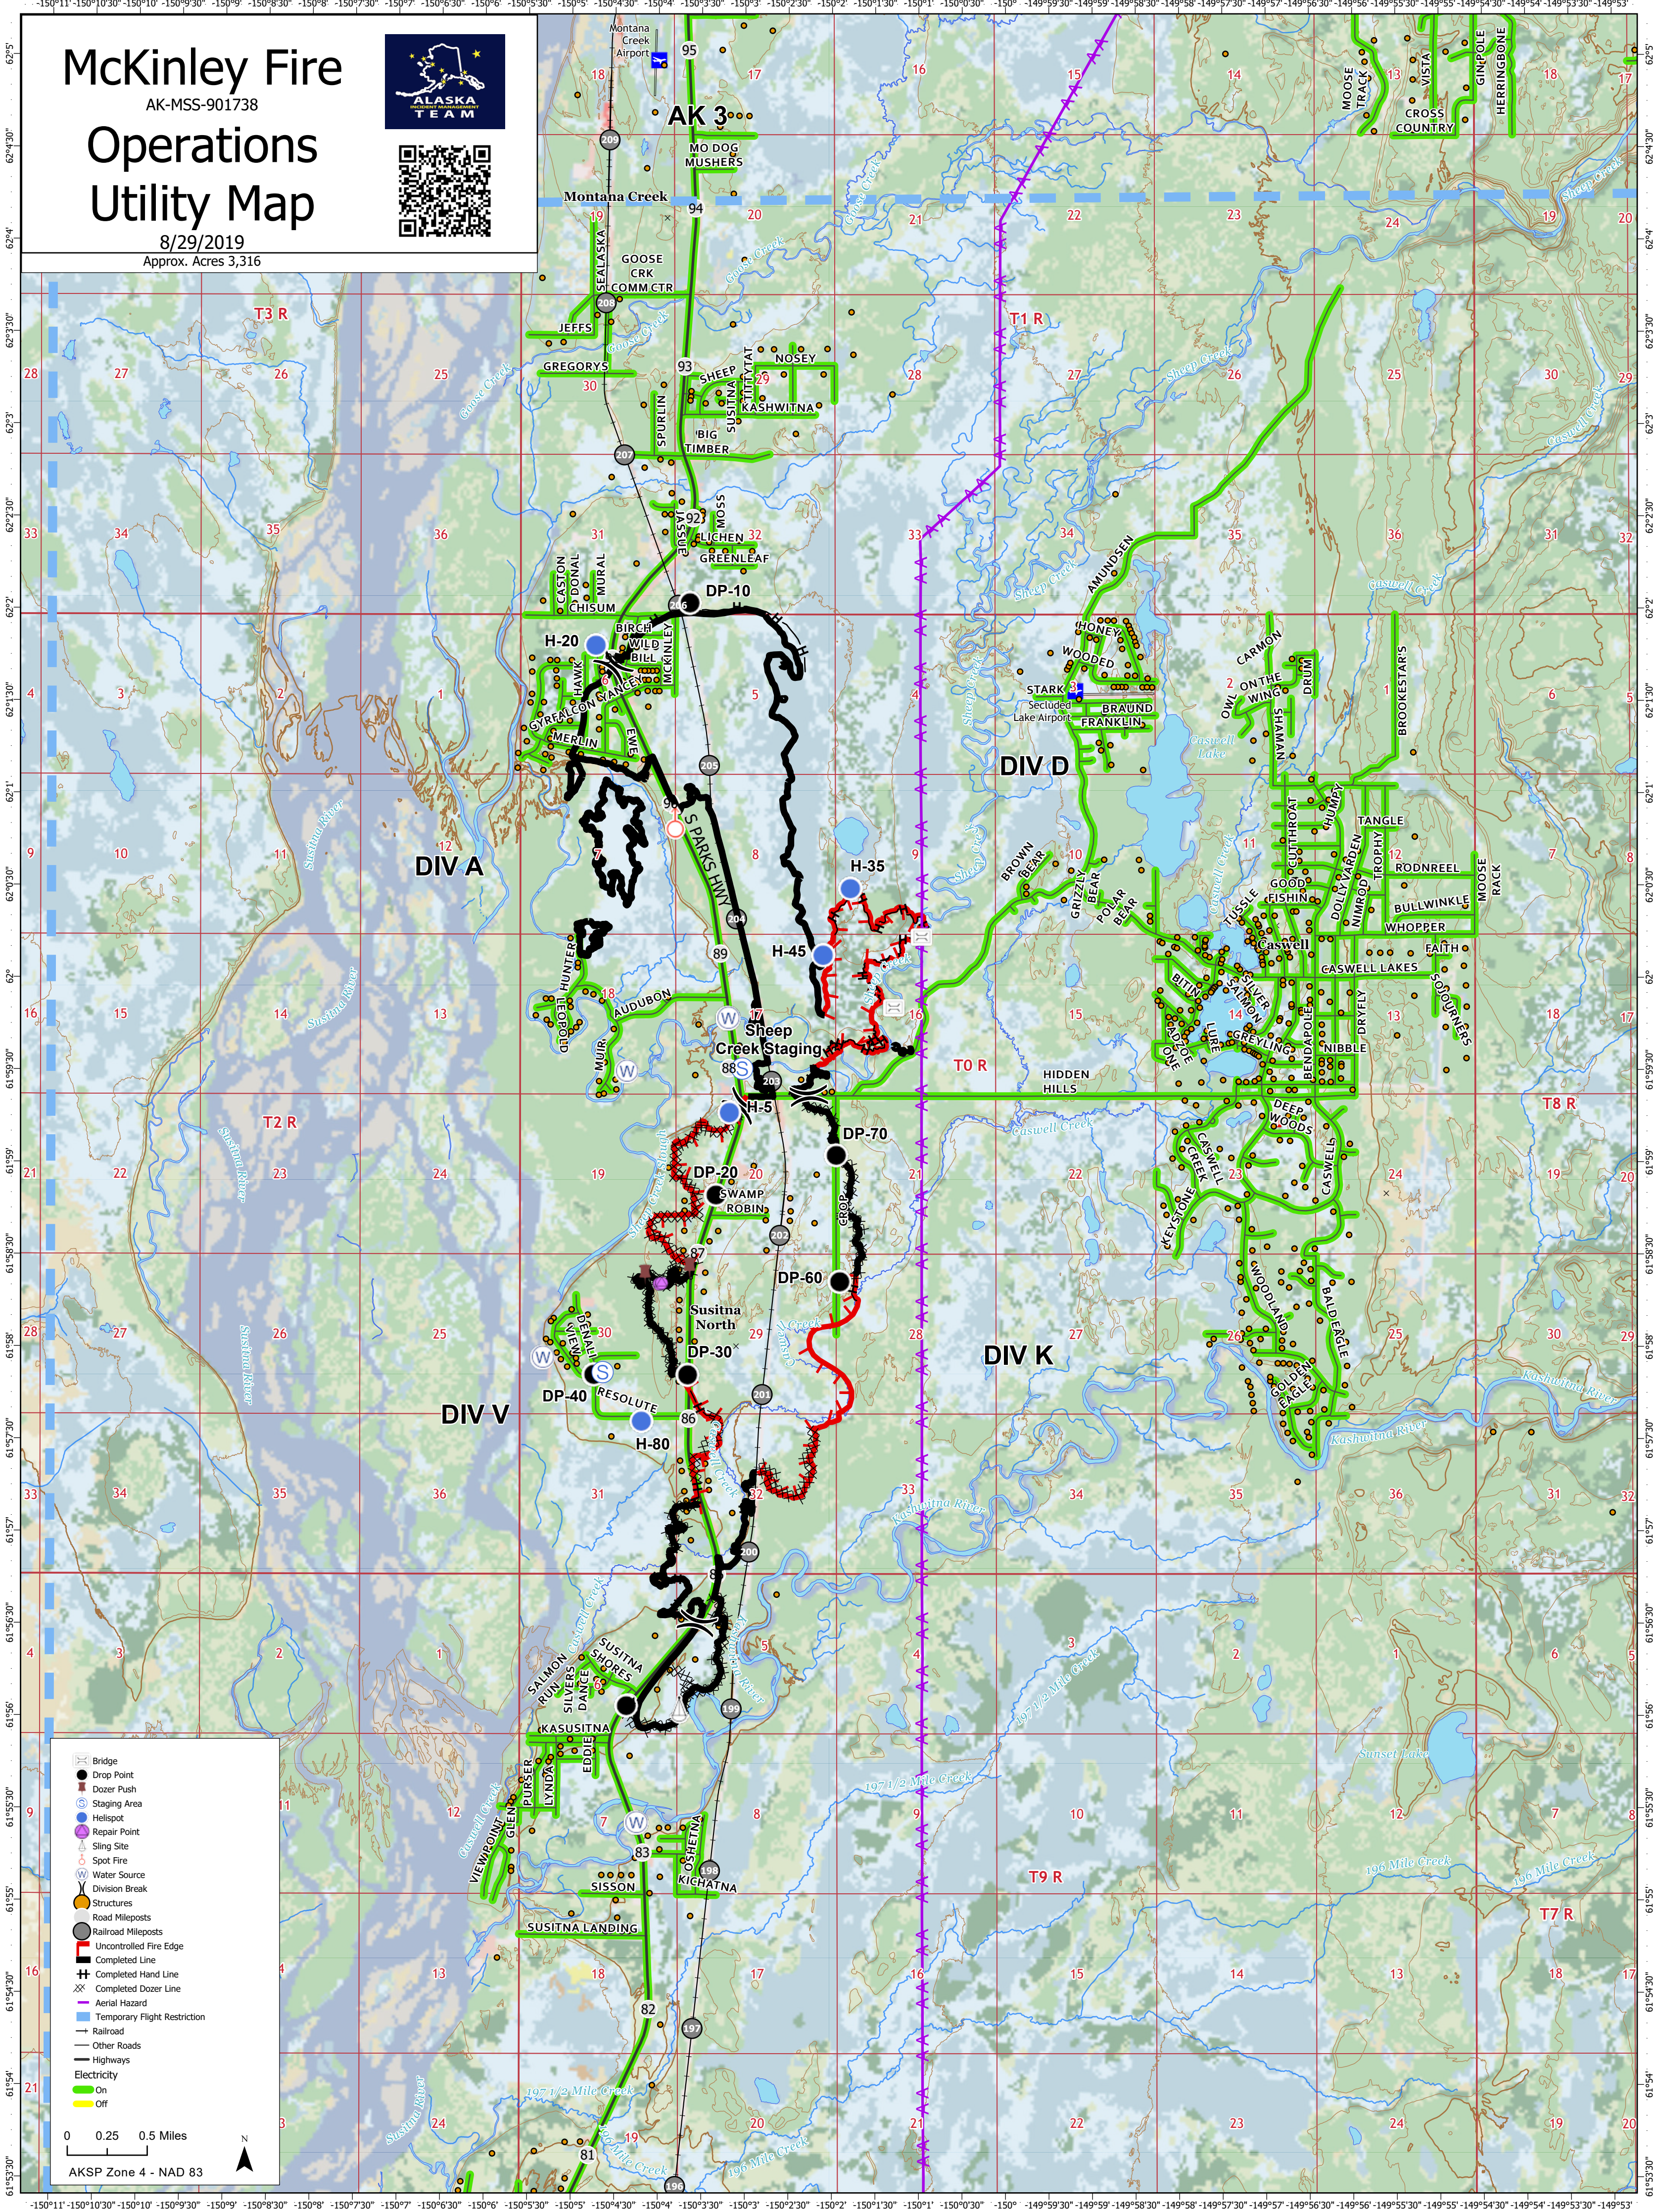

McKinley Fire

Operations Utility Map

AK-MSS-901738

8/29/2019

Approx. Acres 3,316

- Bridge
- Drop Point
- Dozer Push
- Staging Area
- Helispot
- Repair Point
- Sling Site
- Spot Fire
- Water Source
- Division Break
- Structures
- Road Mileposts
- Railroad Mileposts
- Uncontrolled Fire Edge
- Completed Line
- Completed Hand Line
- Completed Dozer Line
- Aerial Hazard
- Temporary Flight Restriction
- Road
- Other Roads
- Highways
- Electricity
- On
- Off

0 0.25 0.5 Miles

AKSP Zone 4 - NAD 83