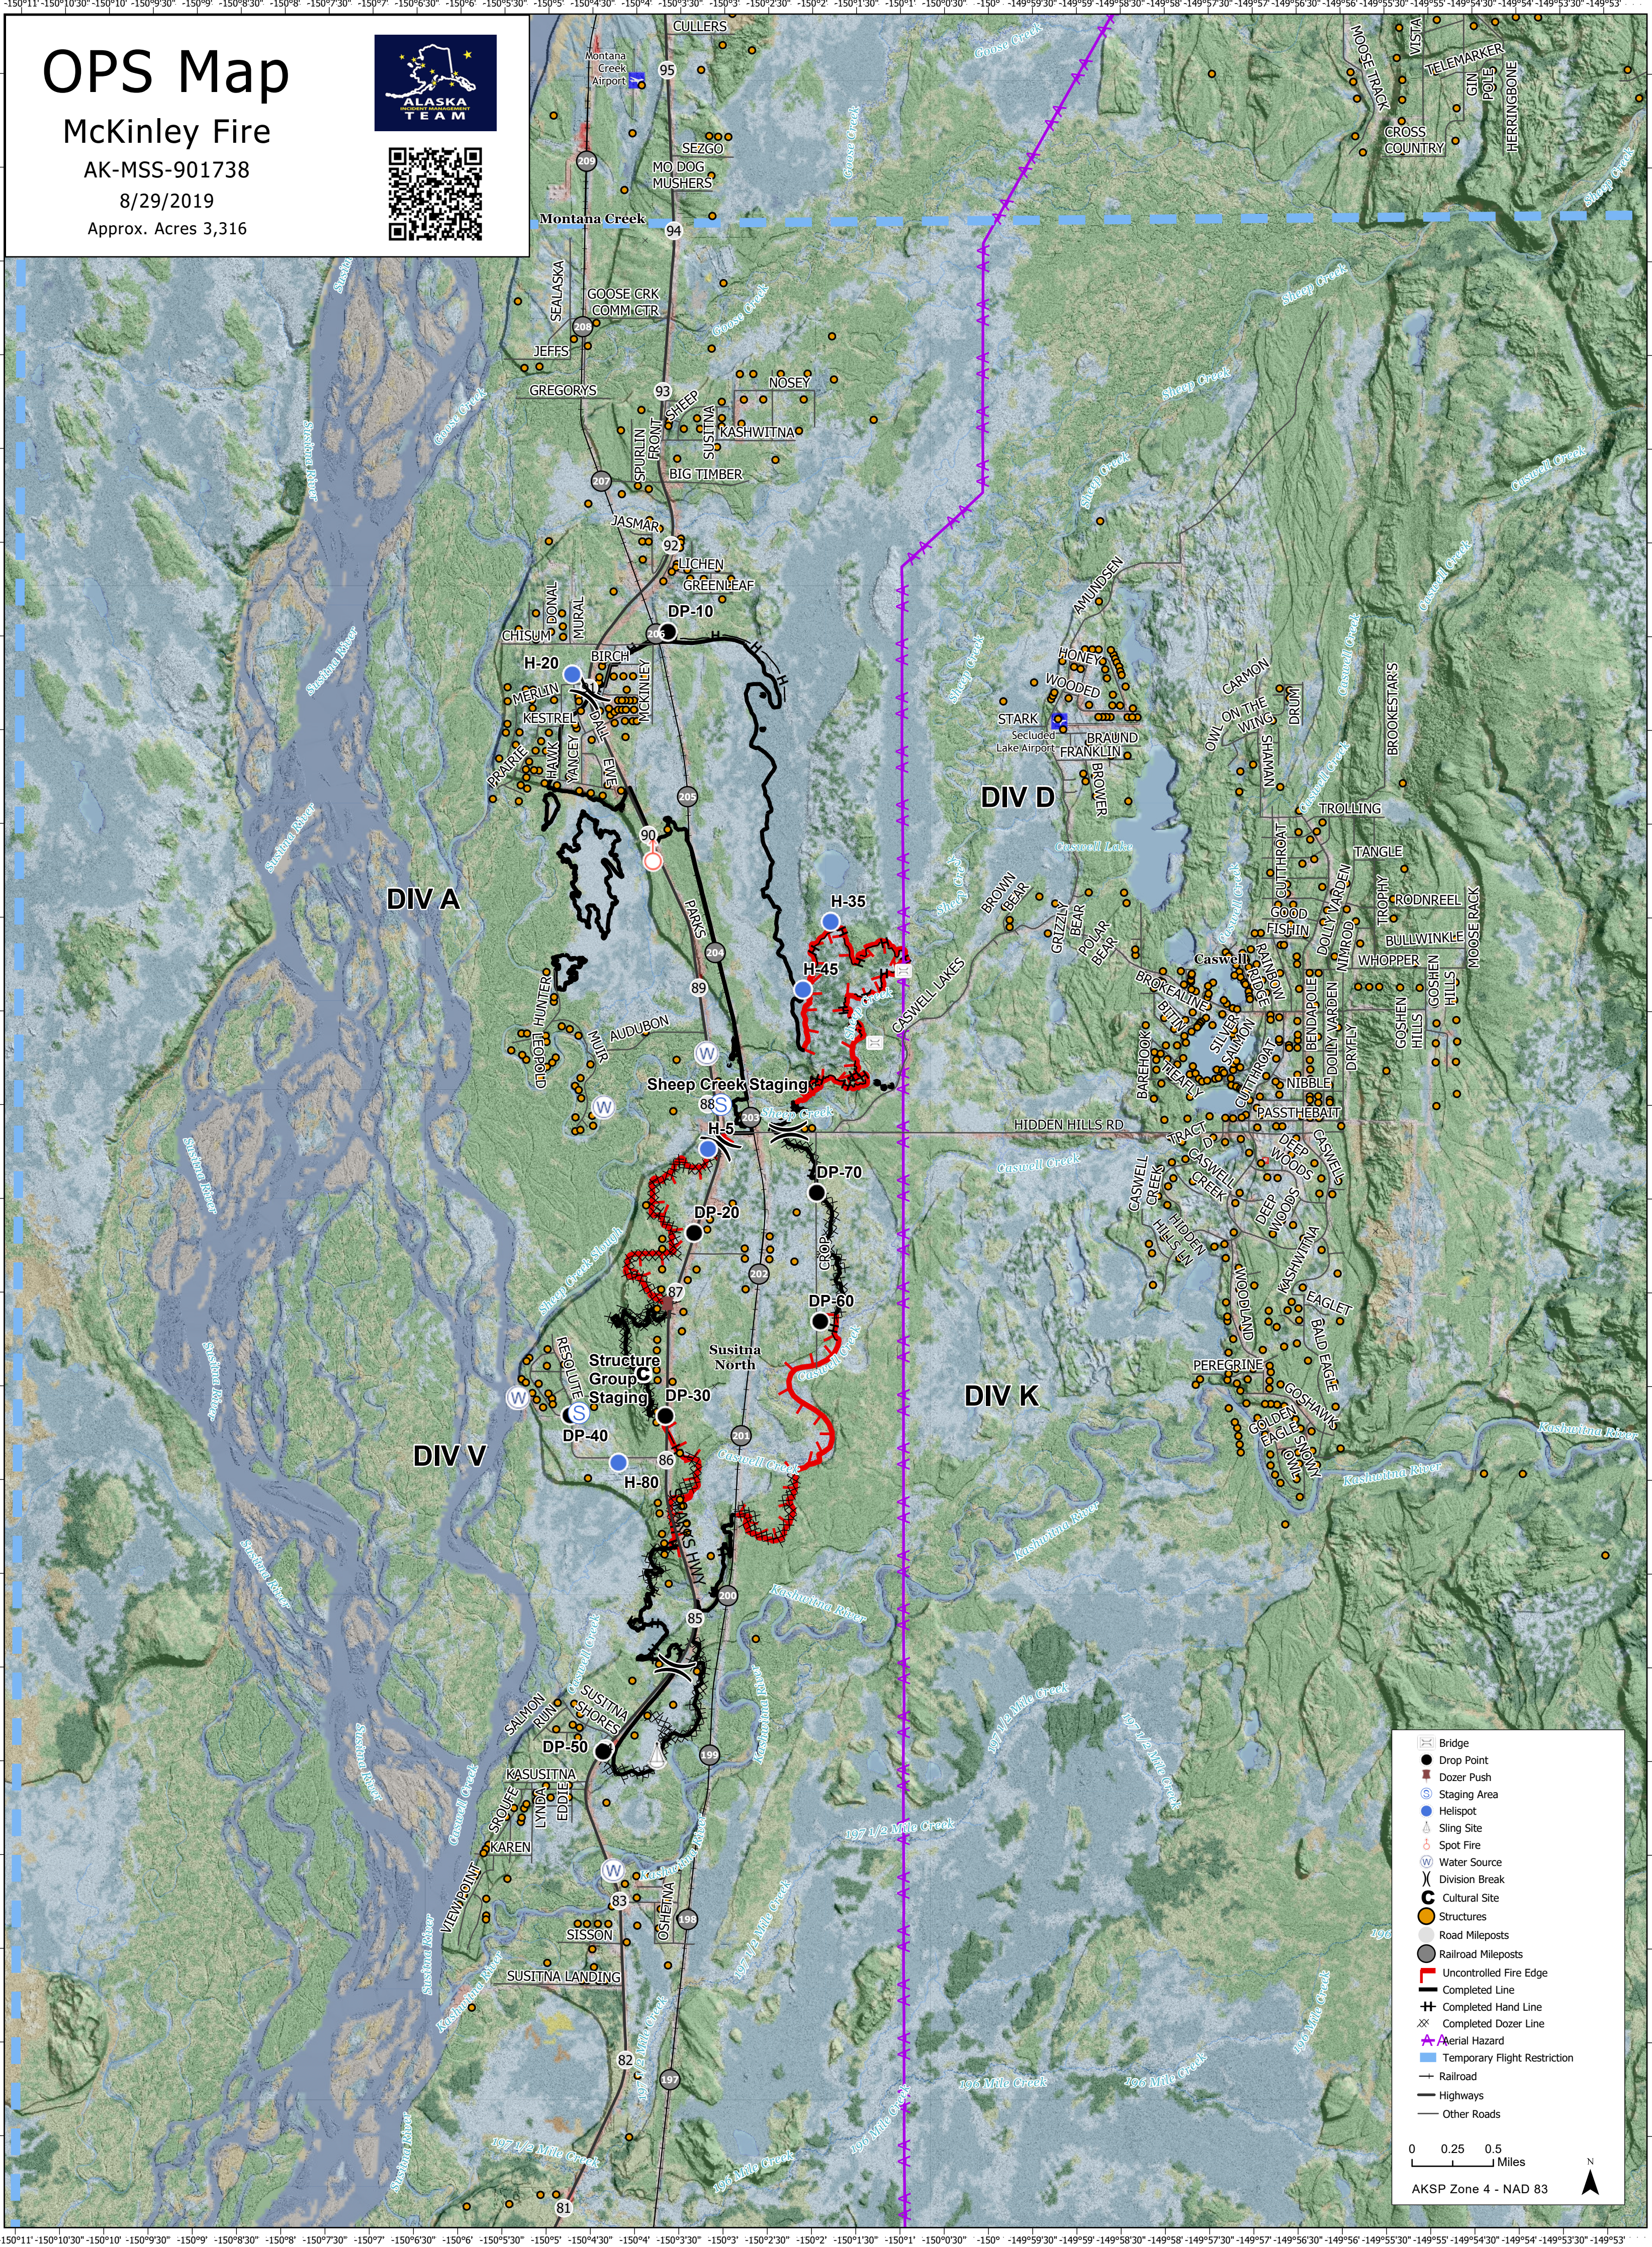

OPS Map

McKinley Fire

AK-MSS-901738

8/29/2019

Approx. Acres 3,316

	Bridge
	Drop Point
	Dozer Push
	Staging Area
	Helispot
	Sling Site
	Spot Fire
	Water Source
	Division Break
	Cultural Site
	Structures
	Road Mileposts
	Railroad Mileposts
	Uncontrolled Fire Edge
	Completed Line
	Completed Hand Line
	Completed Dozer Line
	Aerial Hazard
	Temporary Flight Restriction
	Railroad
	Highways
	Other Roads

0 0.25 0.5 Miles

AKSP Zone 4 - NAD 83