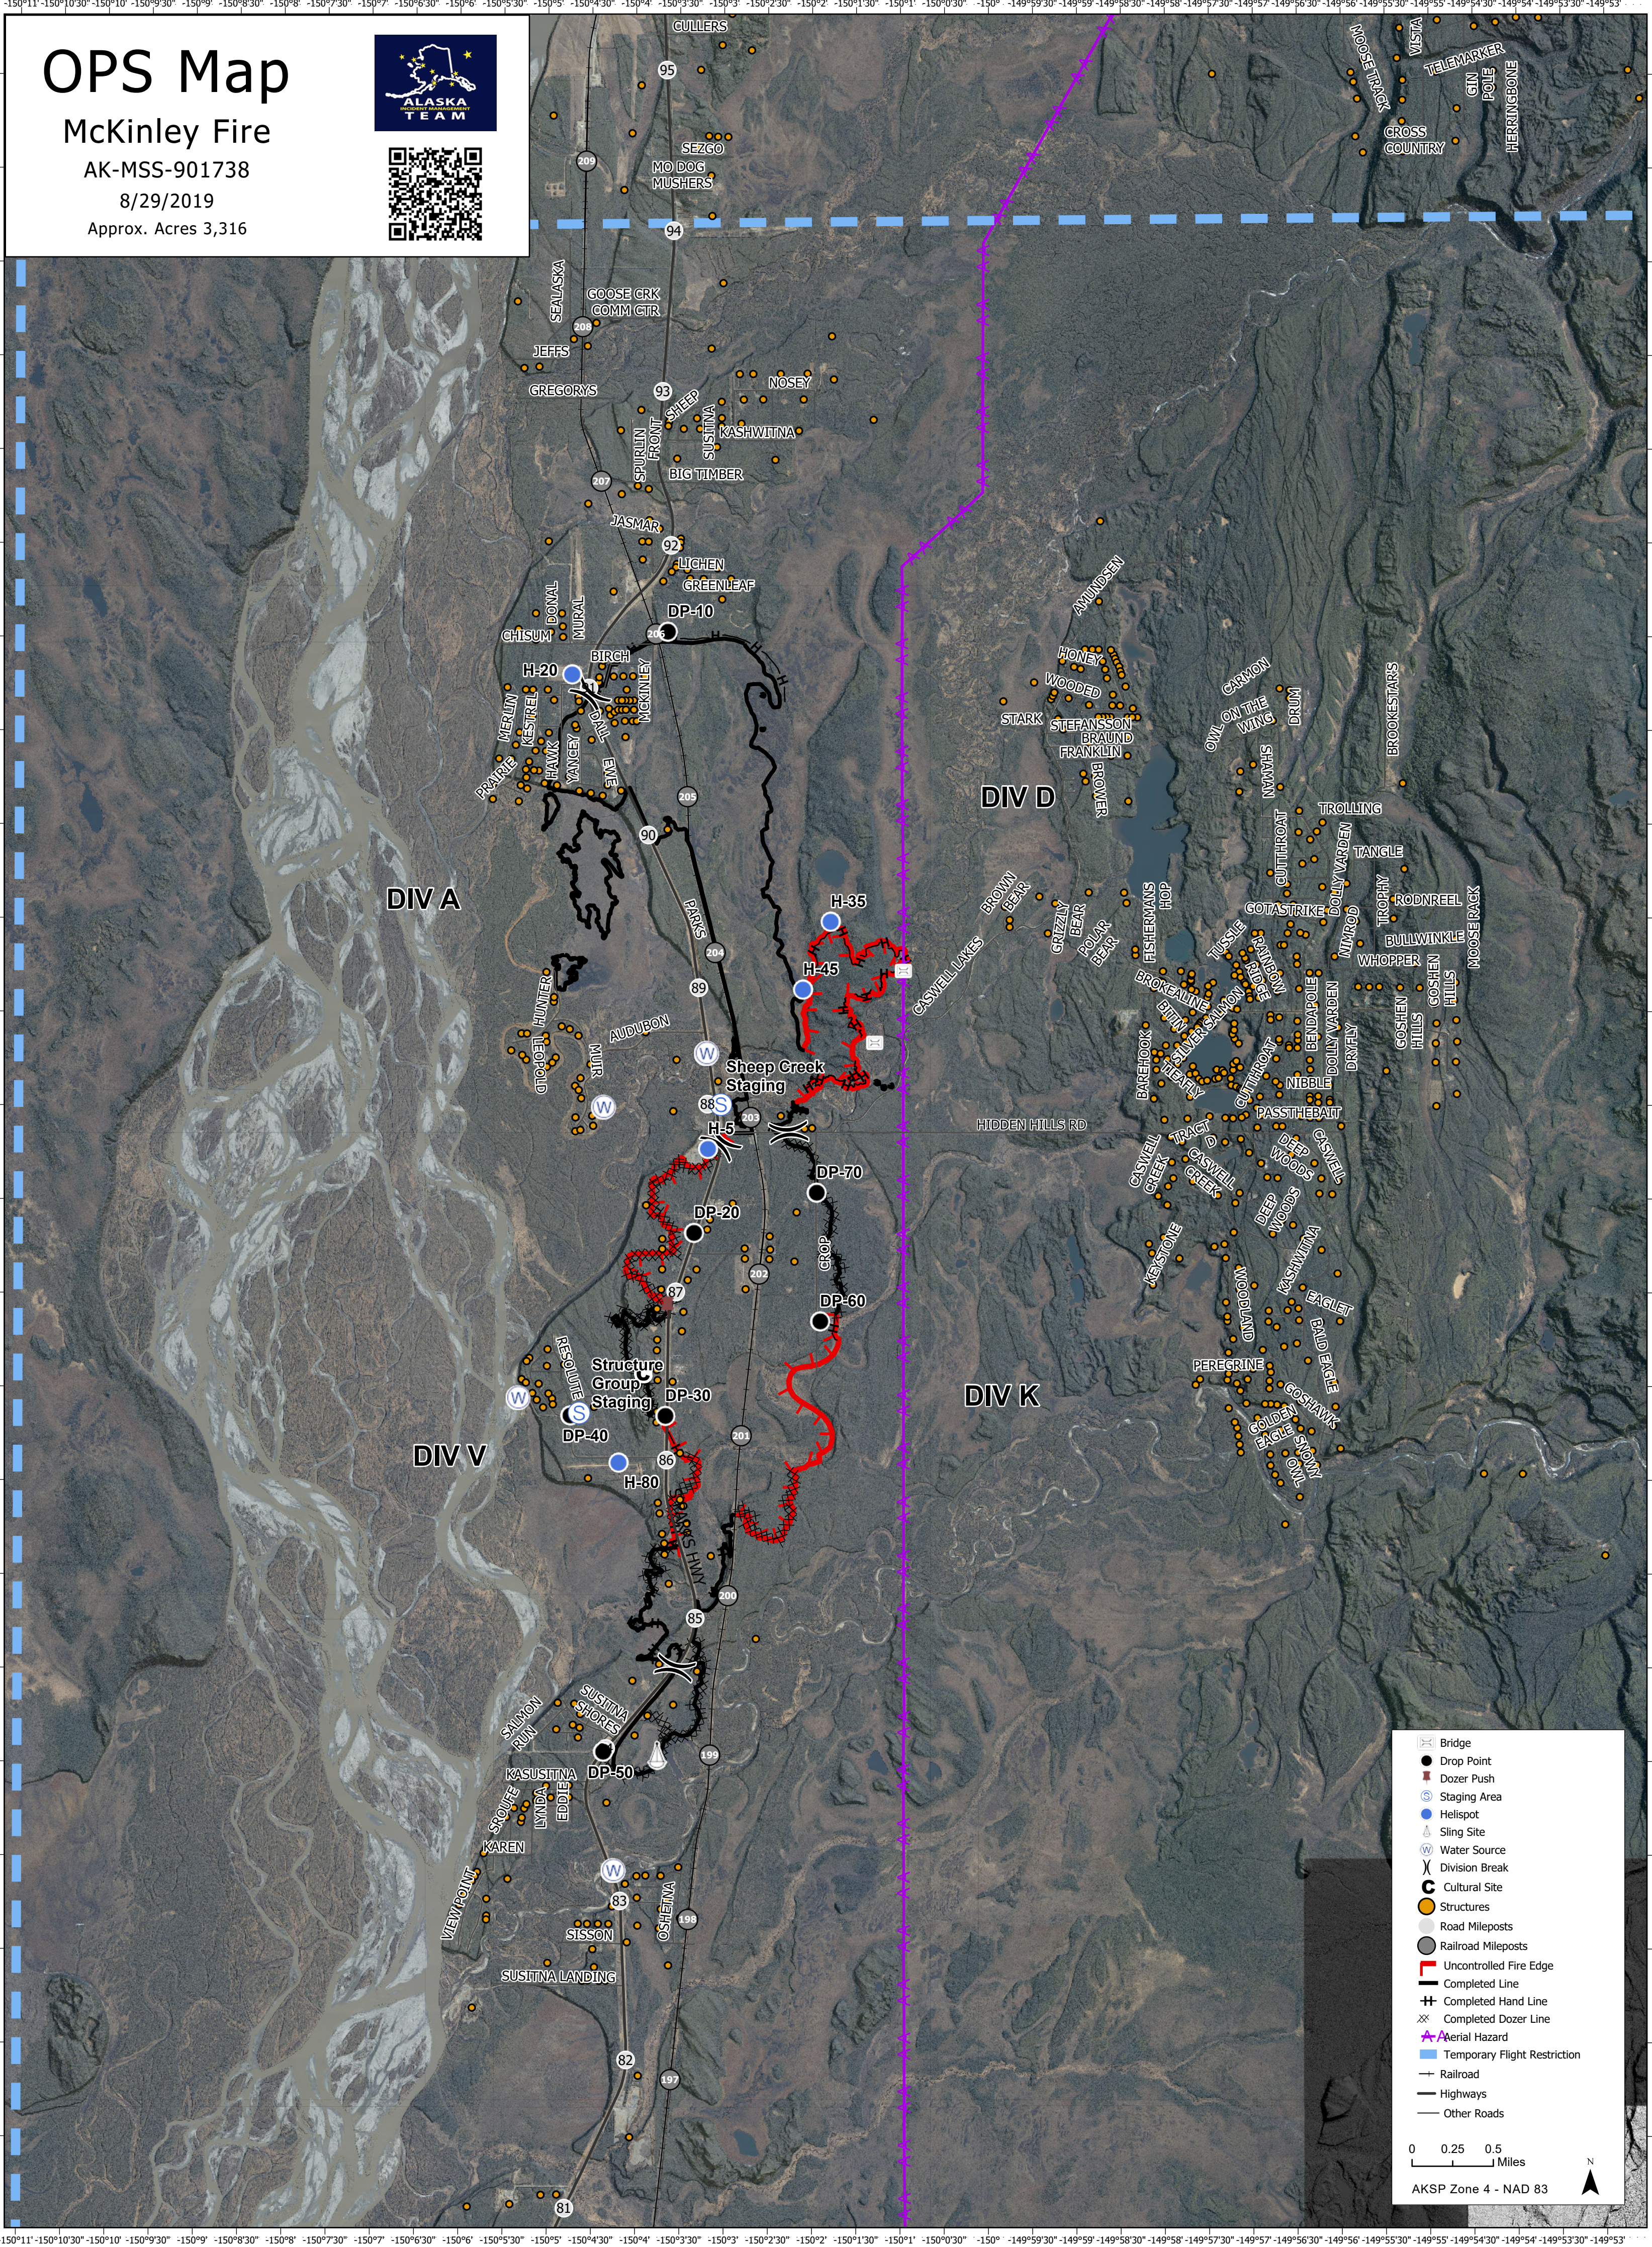

OPS Map

McKinley Fire

AK-MSS-901738

8/29/2019

Approx. Acres 3,316

	Bridge
	Drop Point
	Dozer Push
	Staging Area
	Helispot
	Sling Site
	Water Source
	Division Break
	Cultural Site
	Structures
	Road Mileposts
	Railroad Mileposts
	Uncontrolled Fire Edge
	Completed Line
	Completed Hand Line
	Completed Dozer Line
	Aerial Hazard
	Temporary Flight Restriction
	Railroad
	Highways
	Other Roads

0 0.25 0.5 Miles

AKSP Zone 4 - NAD 83