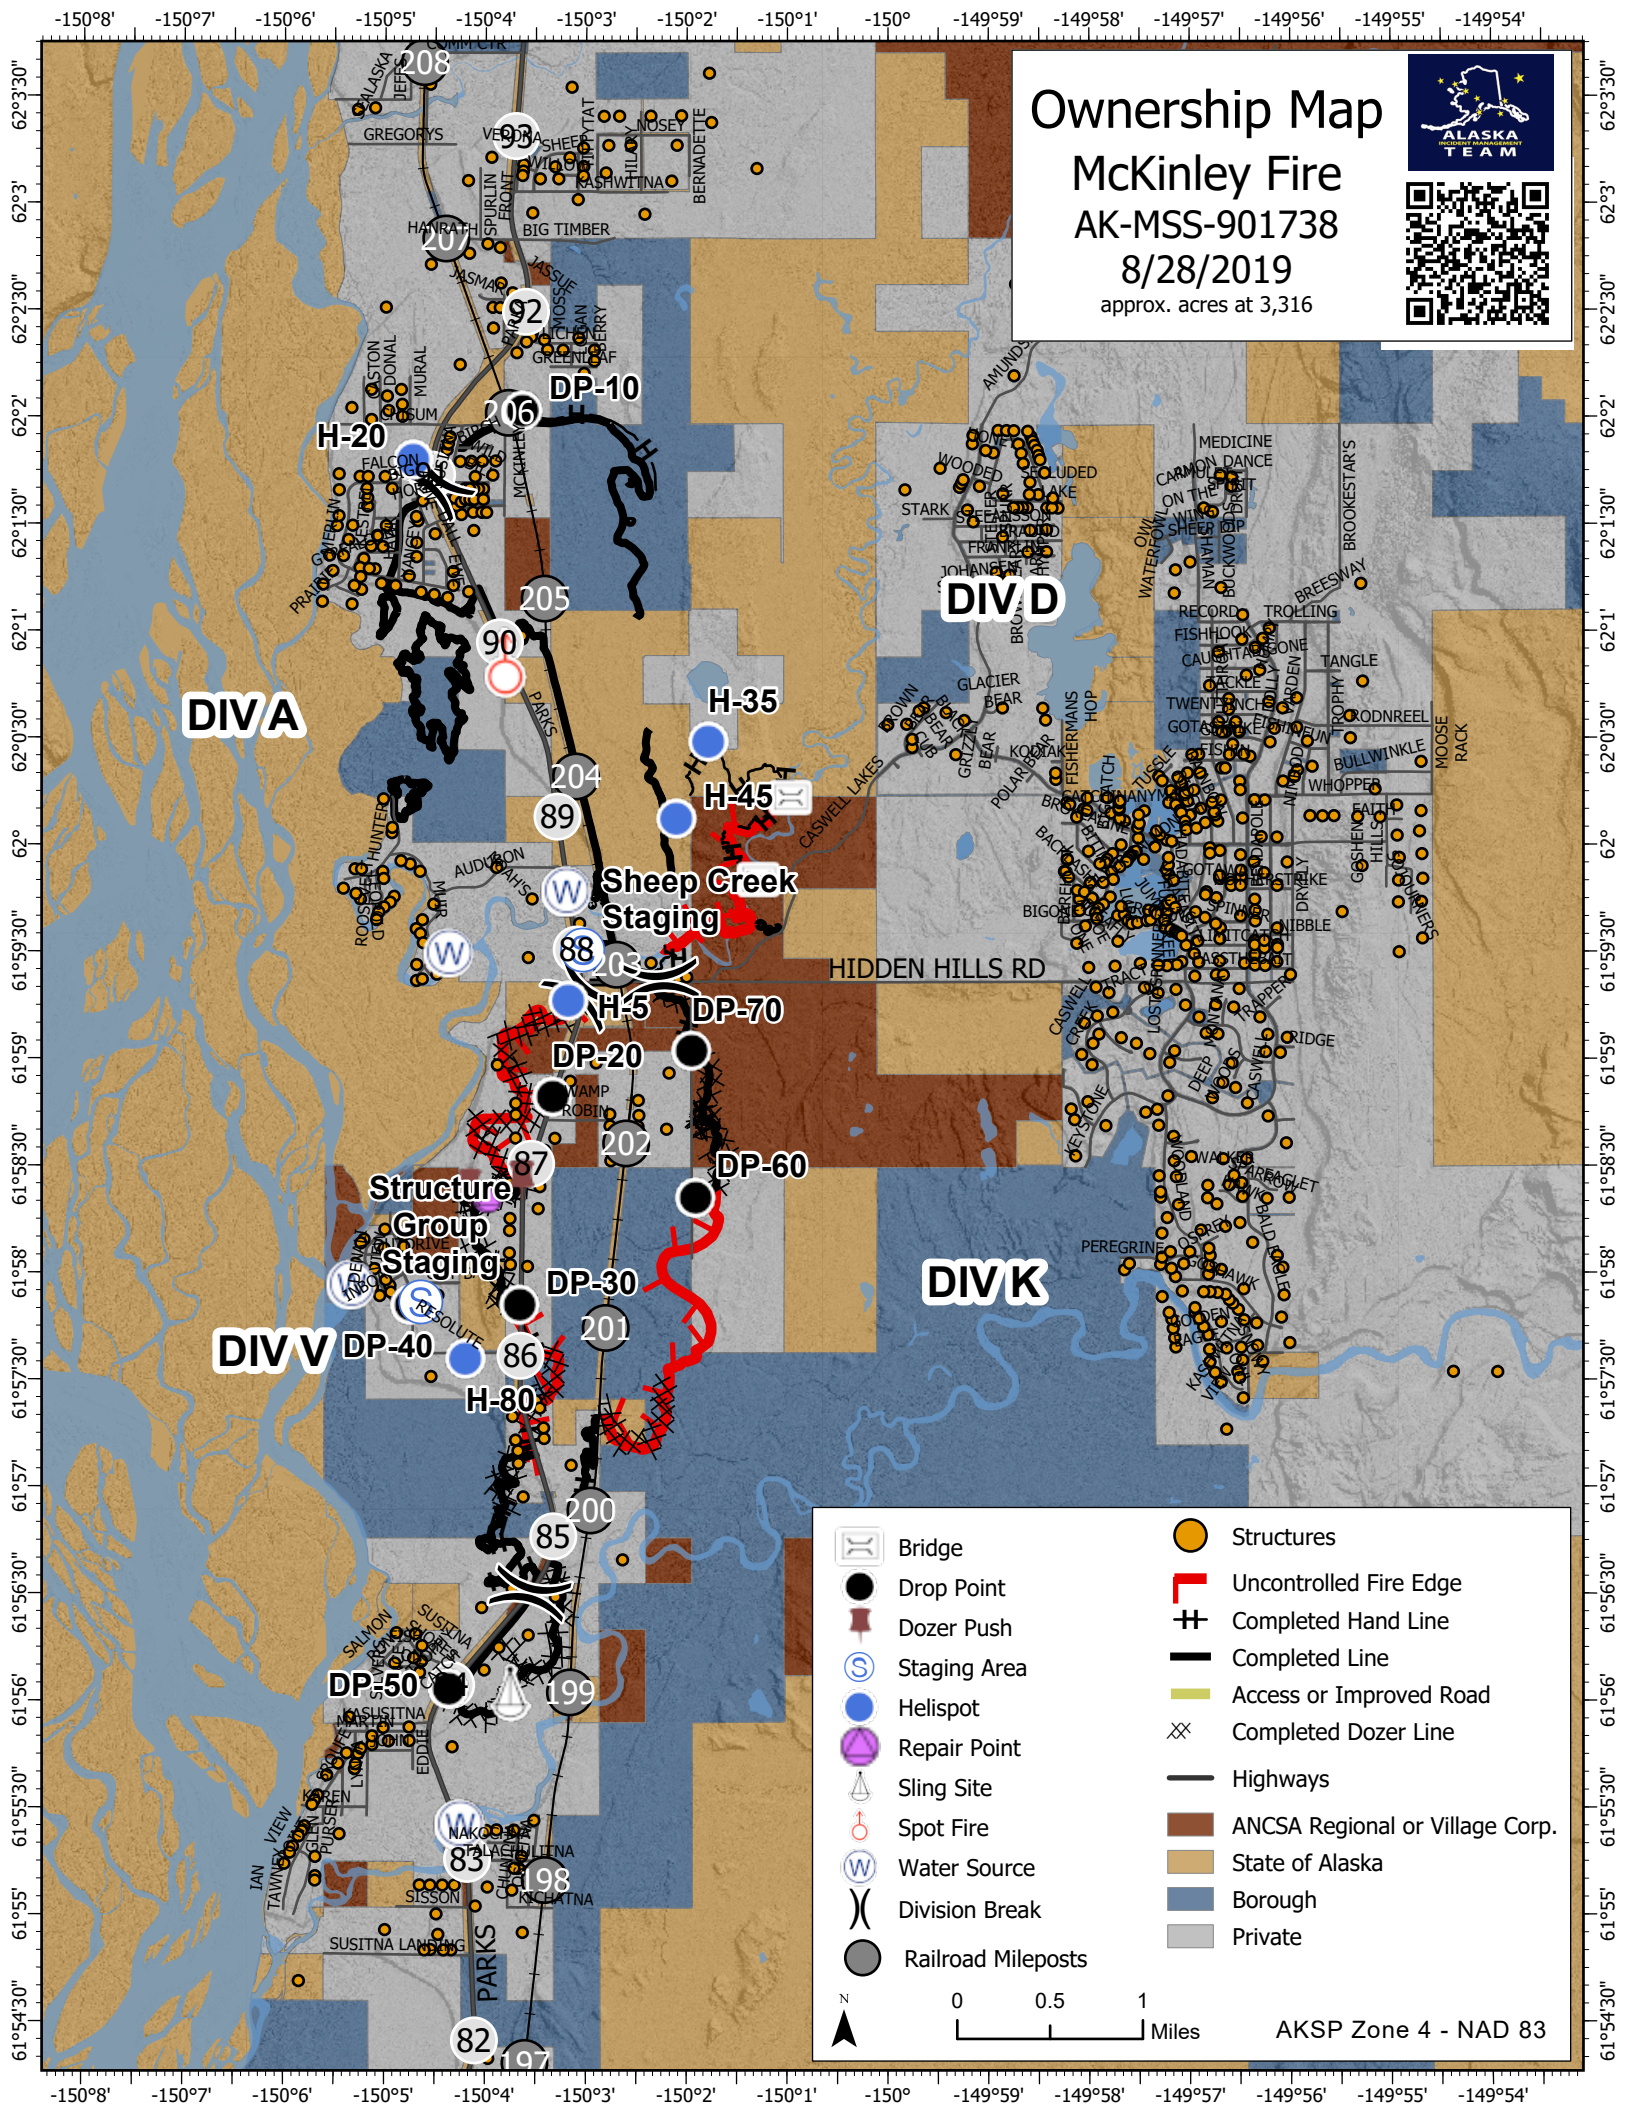

Ownership Map

McKinley Fire AK-MSS-901738

8/28/2019
approx. acres at 3,316

DIVA

DIV D

DIV K

DIV V

Sheep Creek Staging

Structure Group Staging

- Bridge
- Drop Point
- Dozer Push
- Staging Area
- Helispot
- Repair Point
- Sling Site
- Spot Fire
- Water Source
- Division Break
- Railroad Mileposts
- Structures
- Uncontrolled Fire Edge
- Completed Hand Line
- Completed Line
- Access or Improved Road
- Completed Dozer Line
- Highways
- ANCSA Regional or Village Corp.
- State of Alaska
- Borough
- Private