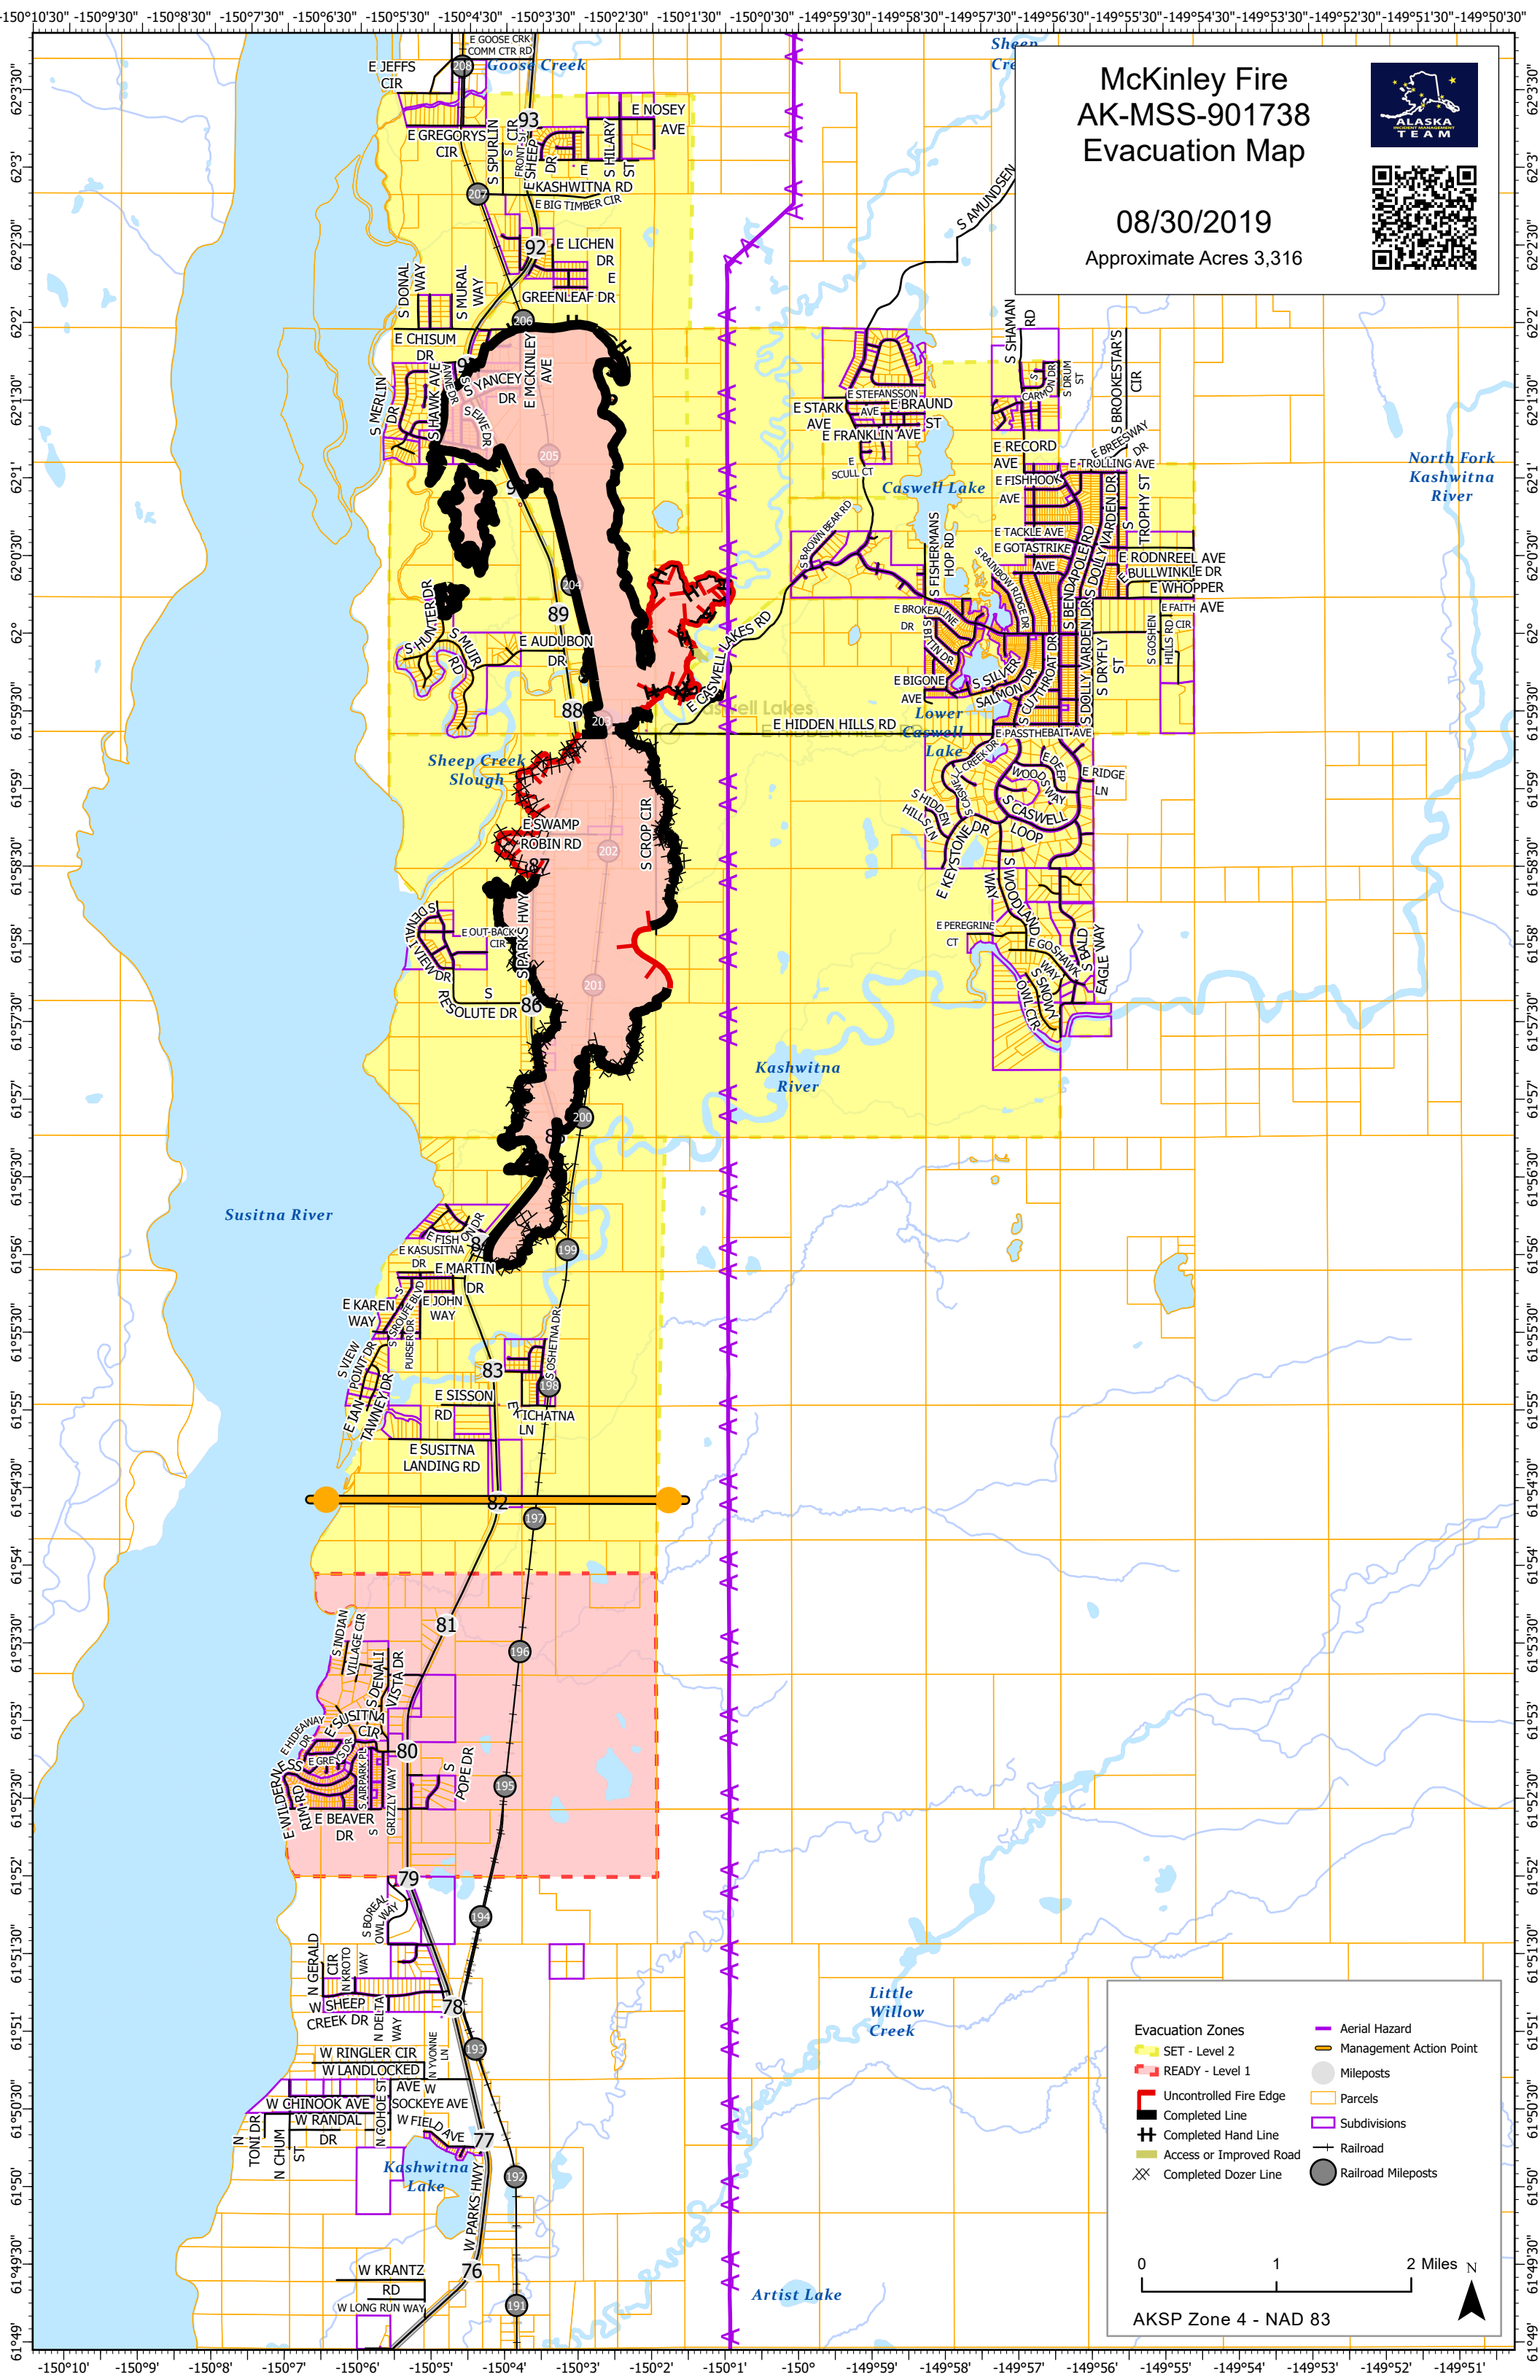

# McKinley Fire AK-MSS-901738 Evacuation Map

08/30/2019

Approximate Acres 3,316

**Evacuation Zones**

- SET - Level 2
- READY - Level 1
- Uncontrolled Fire Edge
- Completed Line
- Completed Hand Line
- Access or Improved Road
- Completed Dozer Line

**Other Features**

- Aerial Hazard
- Management Action Point
- Mileposts
- Parcels
- Subdivisions
- Railroad
- Railroad Mileposts

0 1 2 Miles N

AKSP Zone 4 - NAD 83