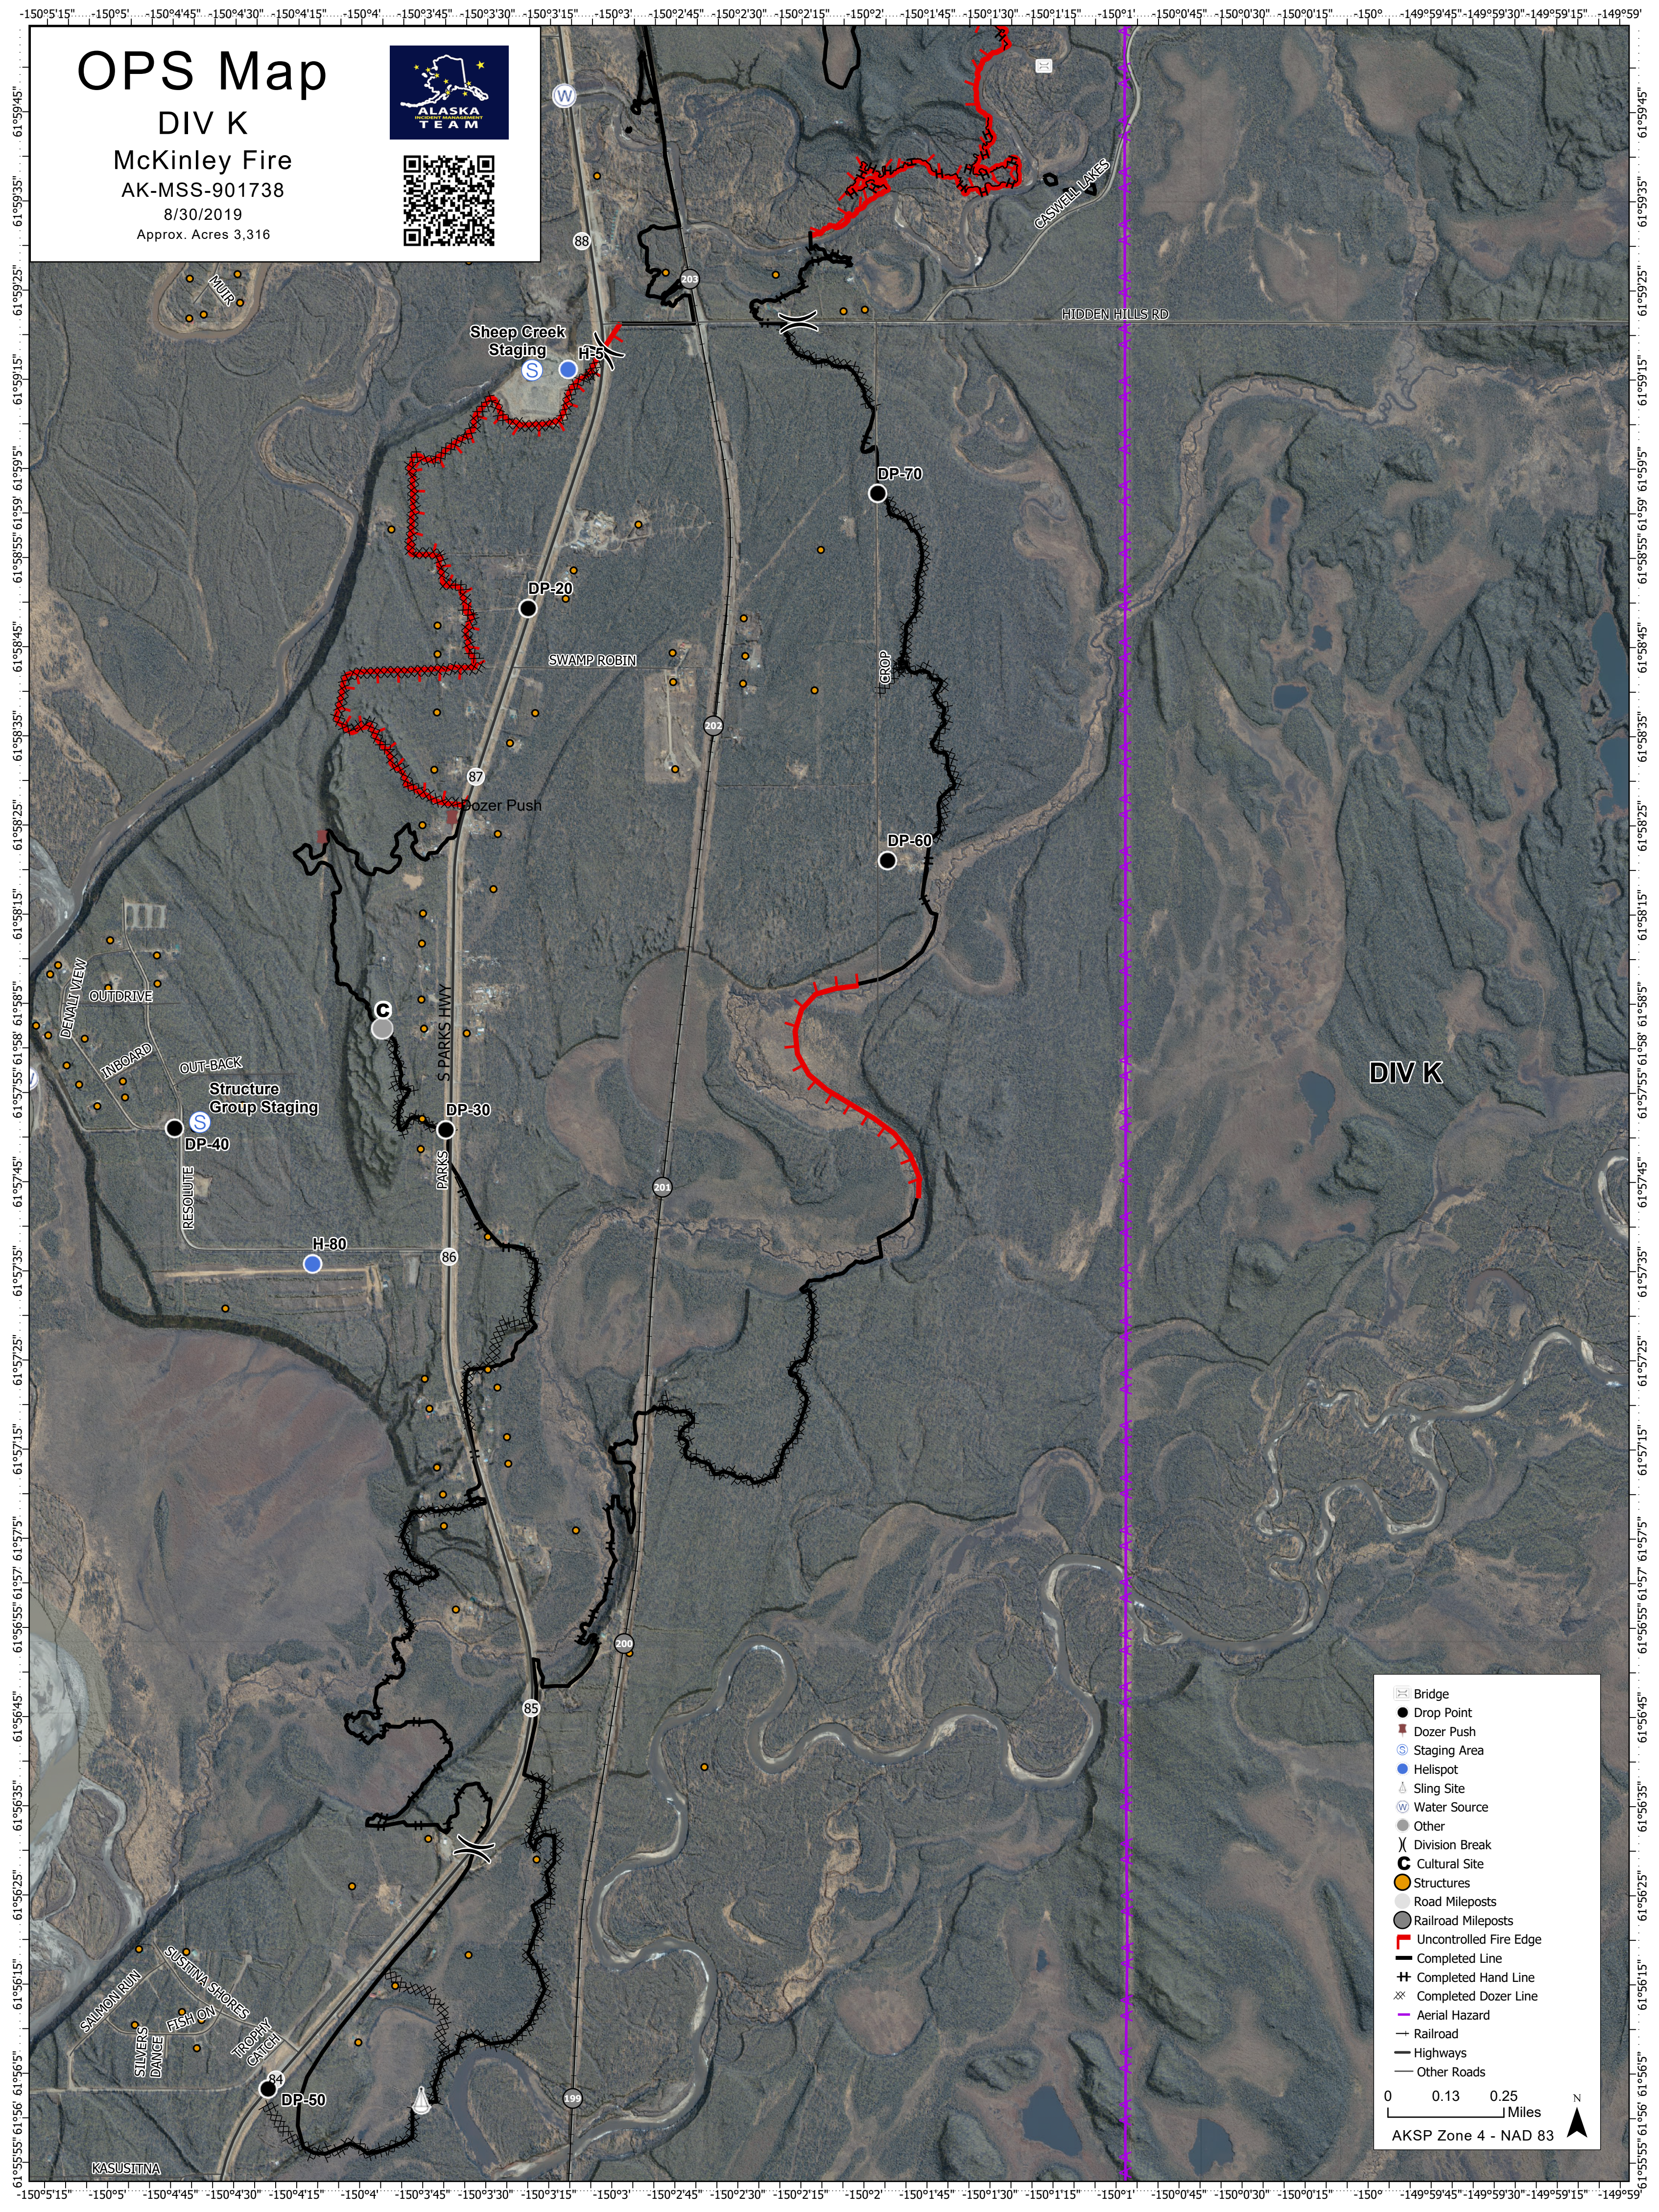

# OPS Map

DIV K

McKinley Fire

AK-MSS-901738

8/30/2019

Approx. Acres 3,316

DIV K

**Legend**

- Bridge
- Drop Point
- Dozer Push
- Staging Area
- Helispot
- Sling Site
- Water Source
- Other
- Division Break
- Cultural Site
- Structures
- Road Mileposts
- Railroad Mileposts
- Uncontrolled Fire Edge
- Completed Line
- Completed Hand Line
- Completed Dozer Line
- Aerial Hazard
- Railroad
- Highways
- Other Roads

0 0.13 0.25 Miles

AKSP Zone 4 - NAD 83