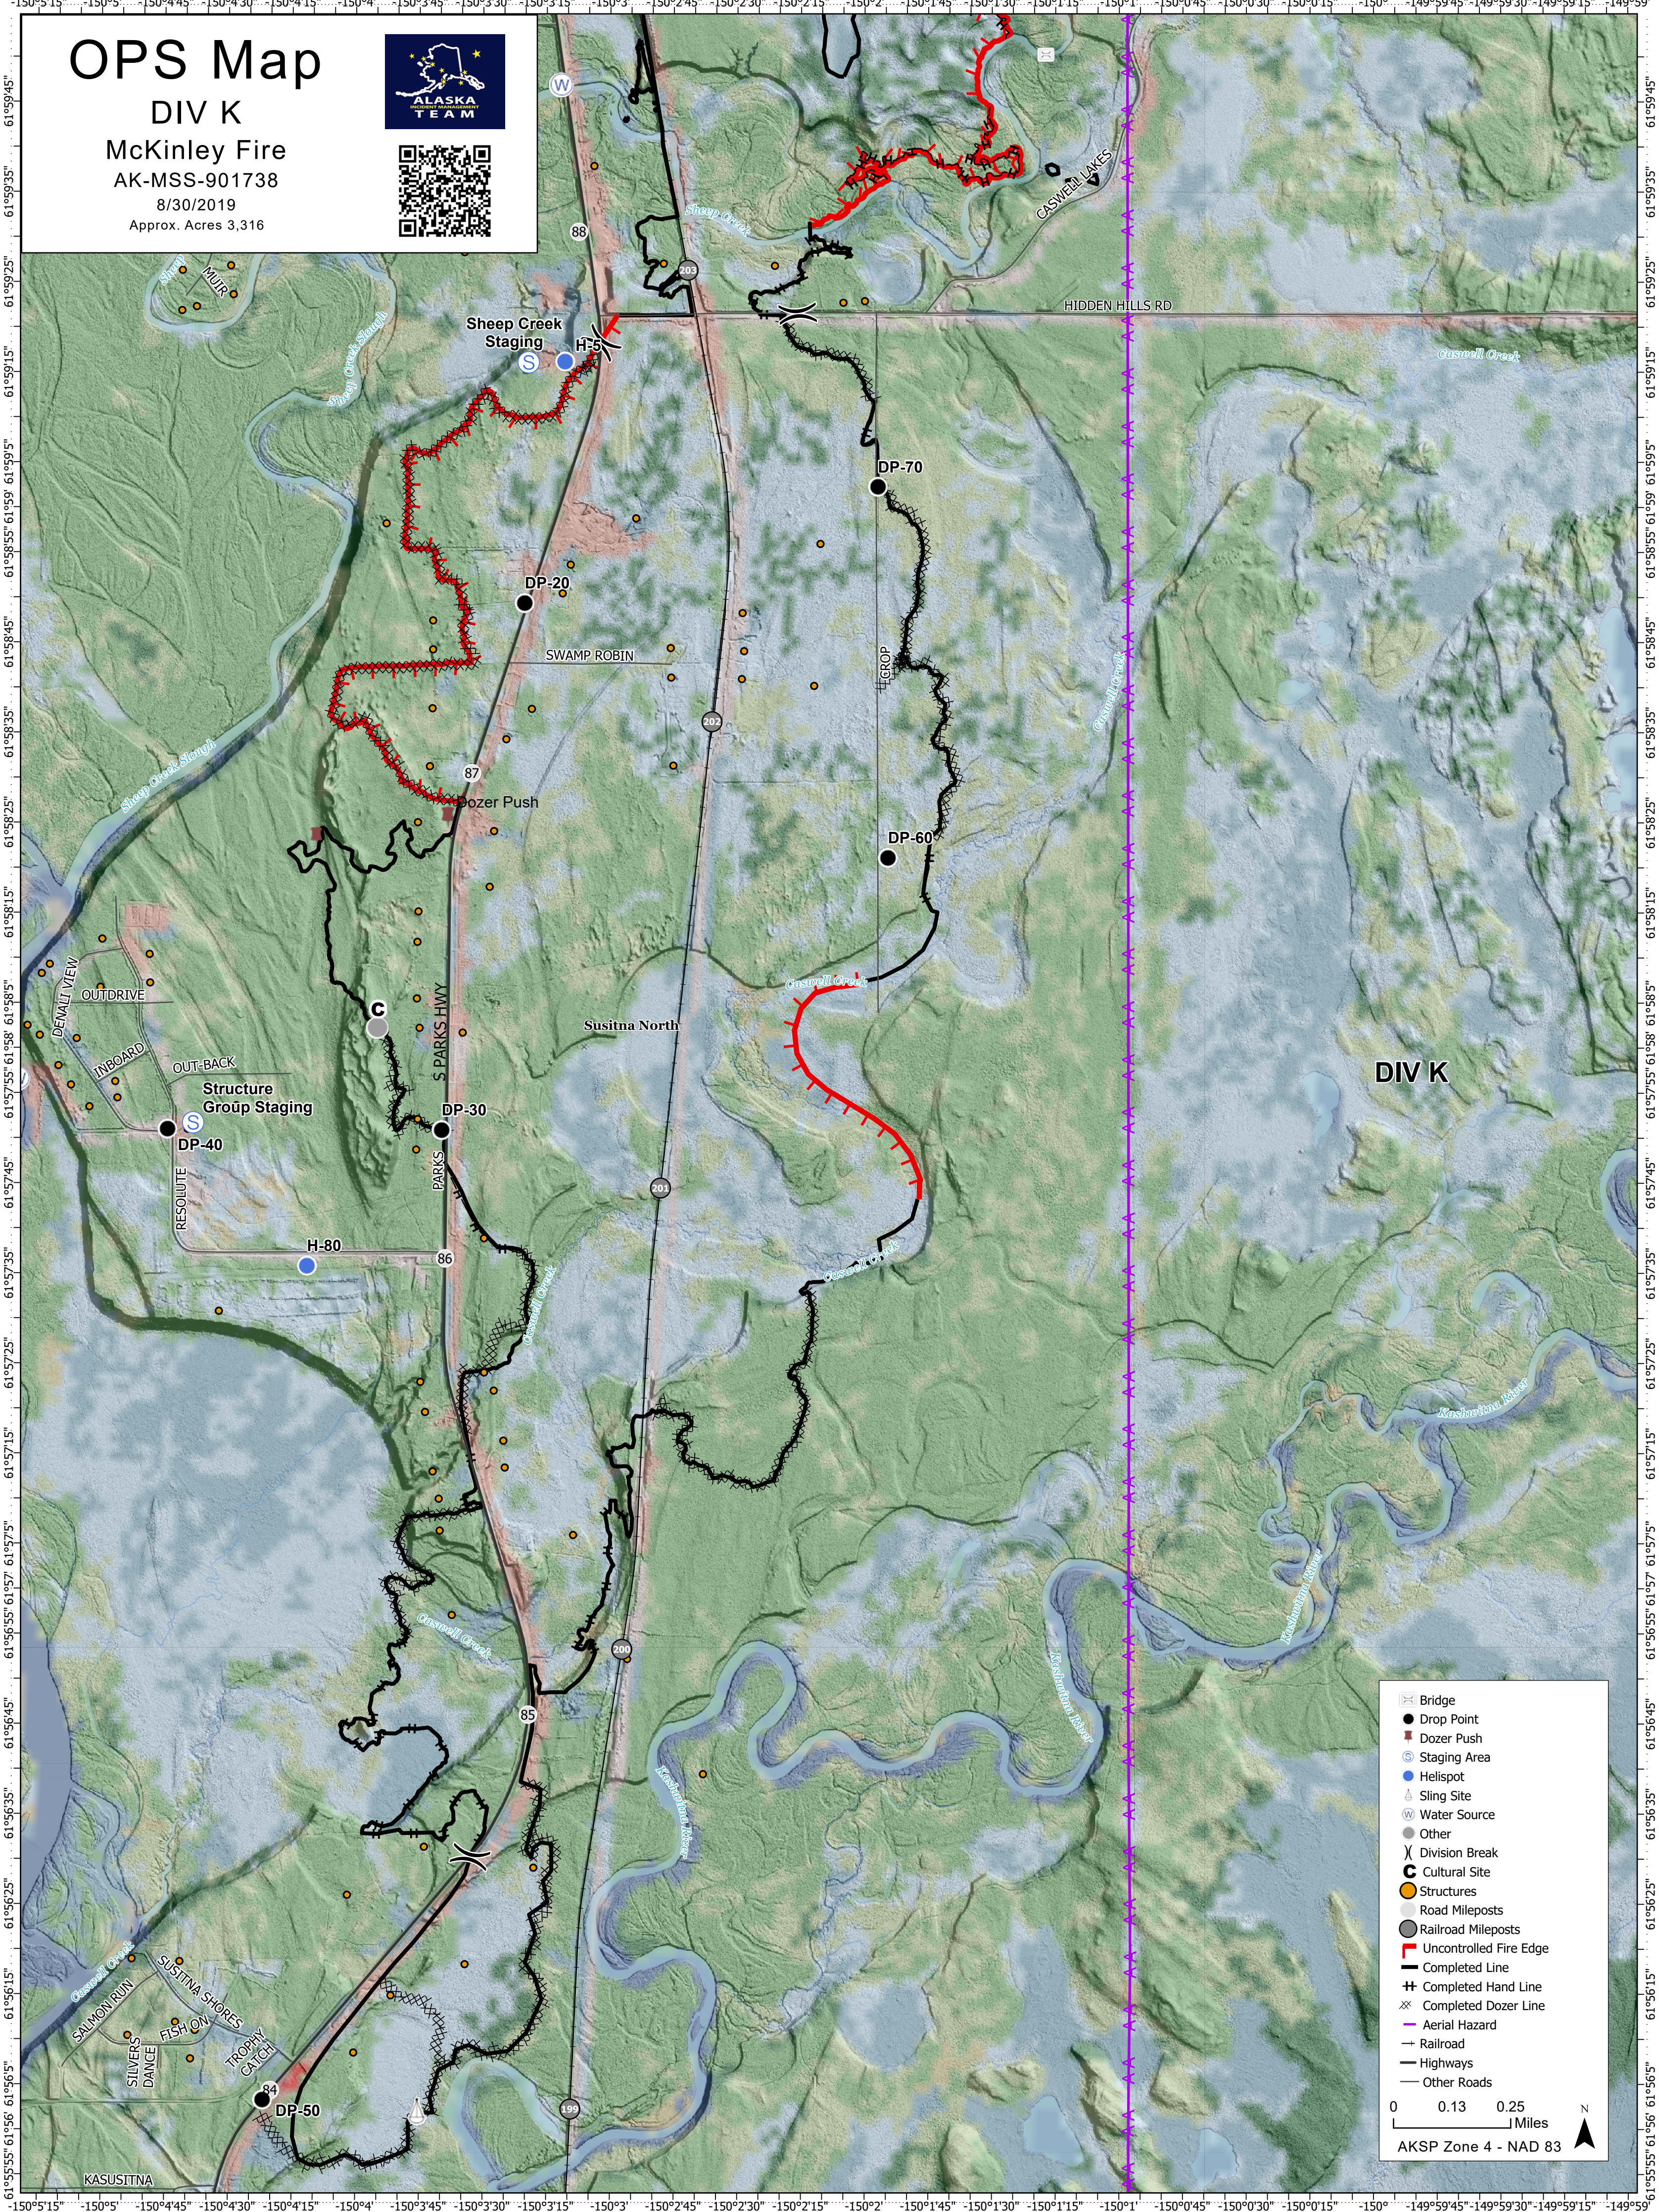

OPS Map

DIV K

McKinley Fire
AK-MSS-901738

8/30/2019

Approx. Acres 3,316

DIV K

Legend

- Bridge
- Drop Point
- Dozer Push
- Staging Area
- Helispot
- Sling Site
- Water Source
- Other
- Division Break
- Cultural Site
- Structures
- Road Mileposts
- Railroad Mileposts
- Uncontrolled Fire Edge
- Completed Line
- Completed Hand Line
- Completed Dozer Line
- Aerial Hazard
- Railroad
- Highways
- Other Roads

0 0.13 0.25 Miles

AKSP Zone 4 - NAD 83