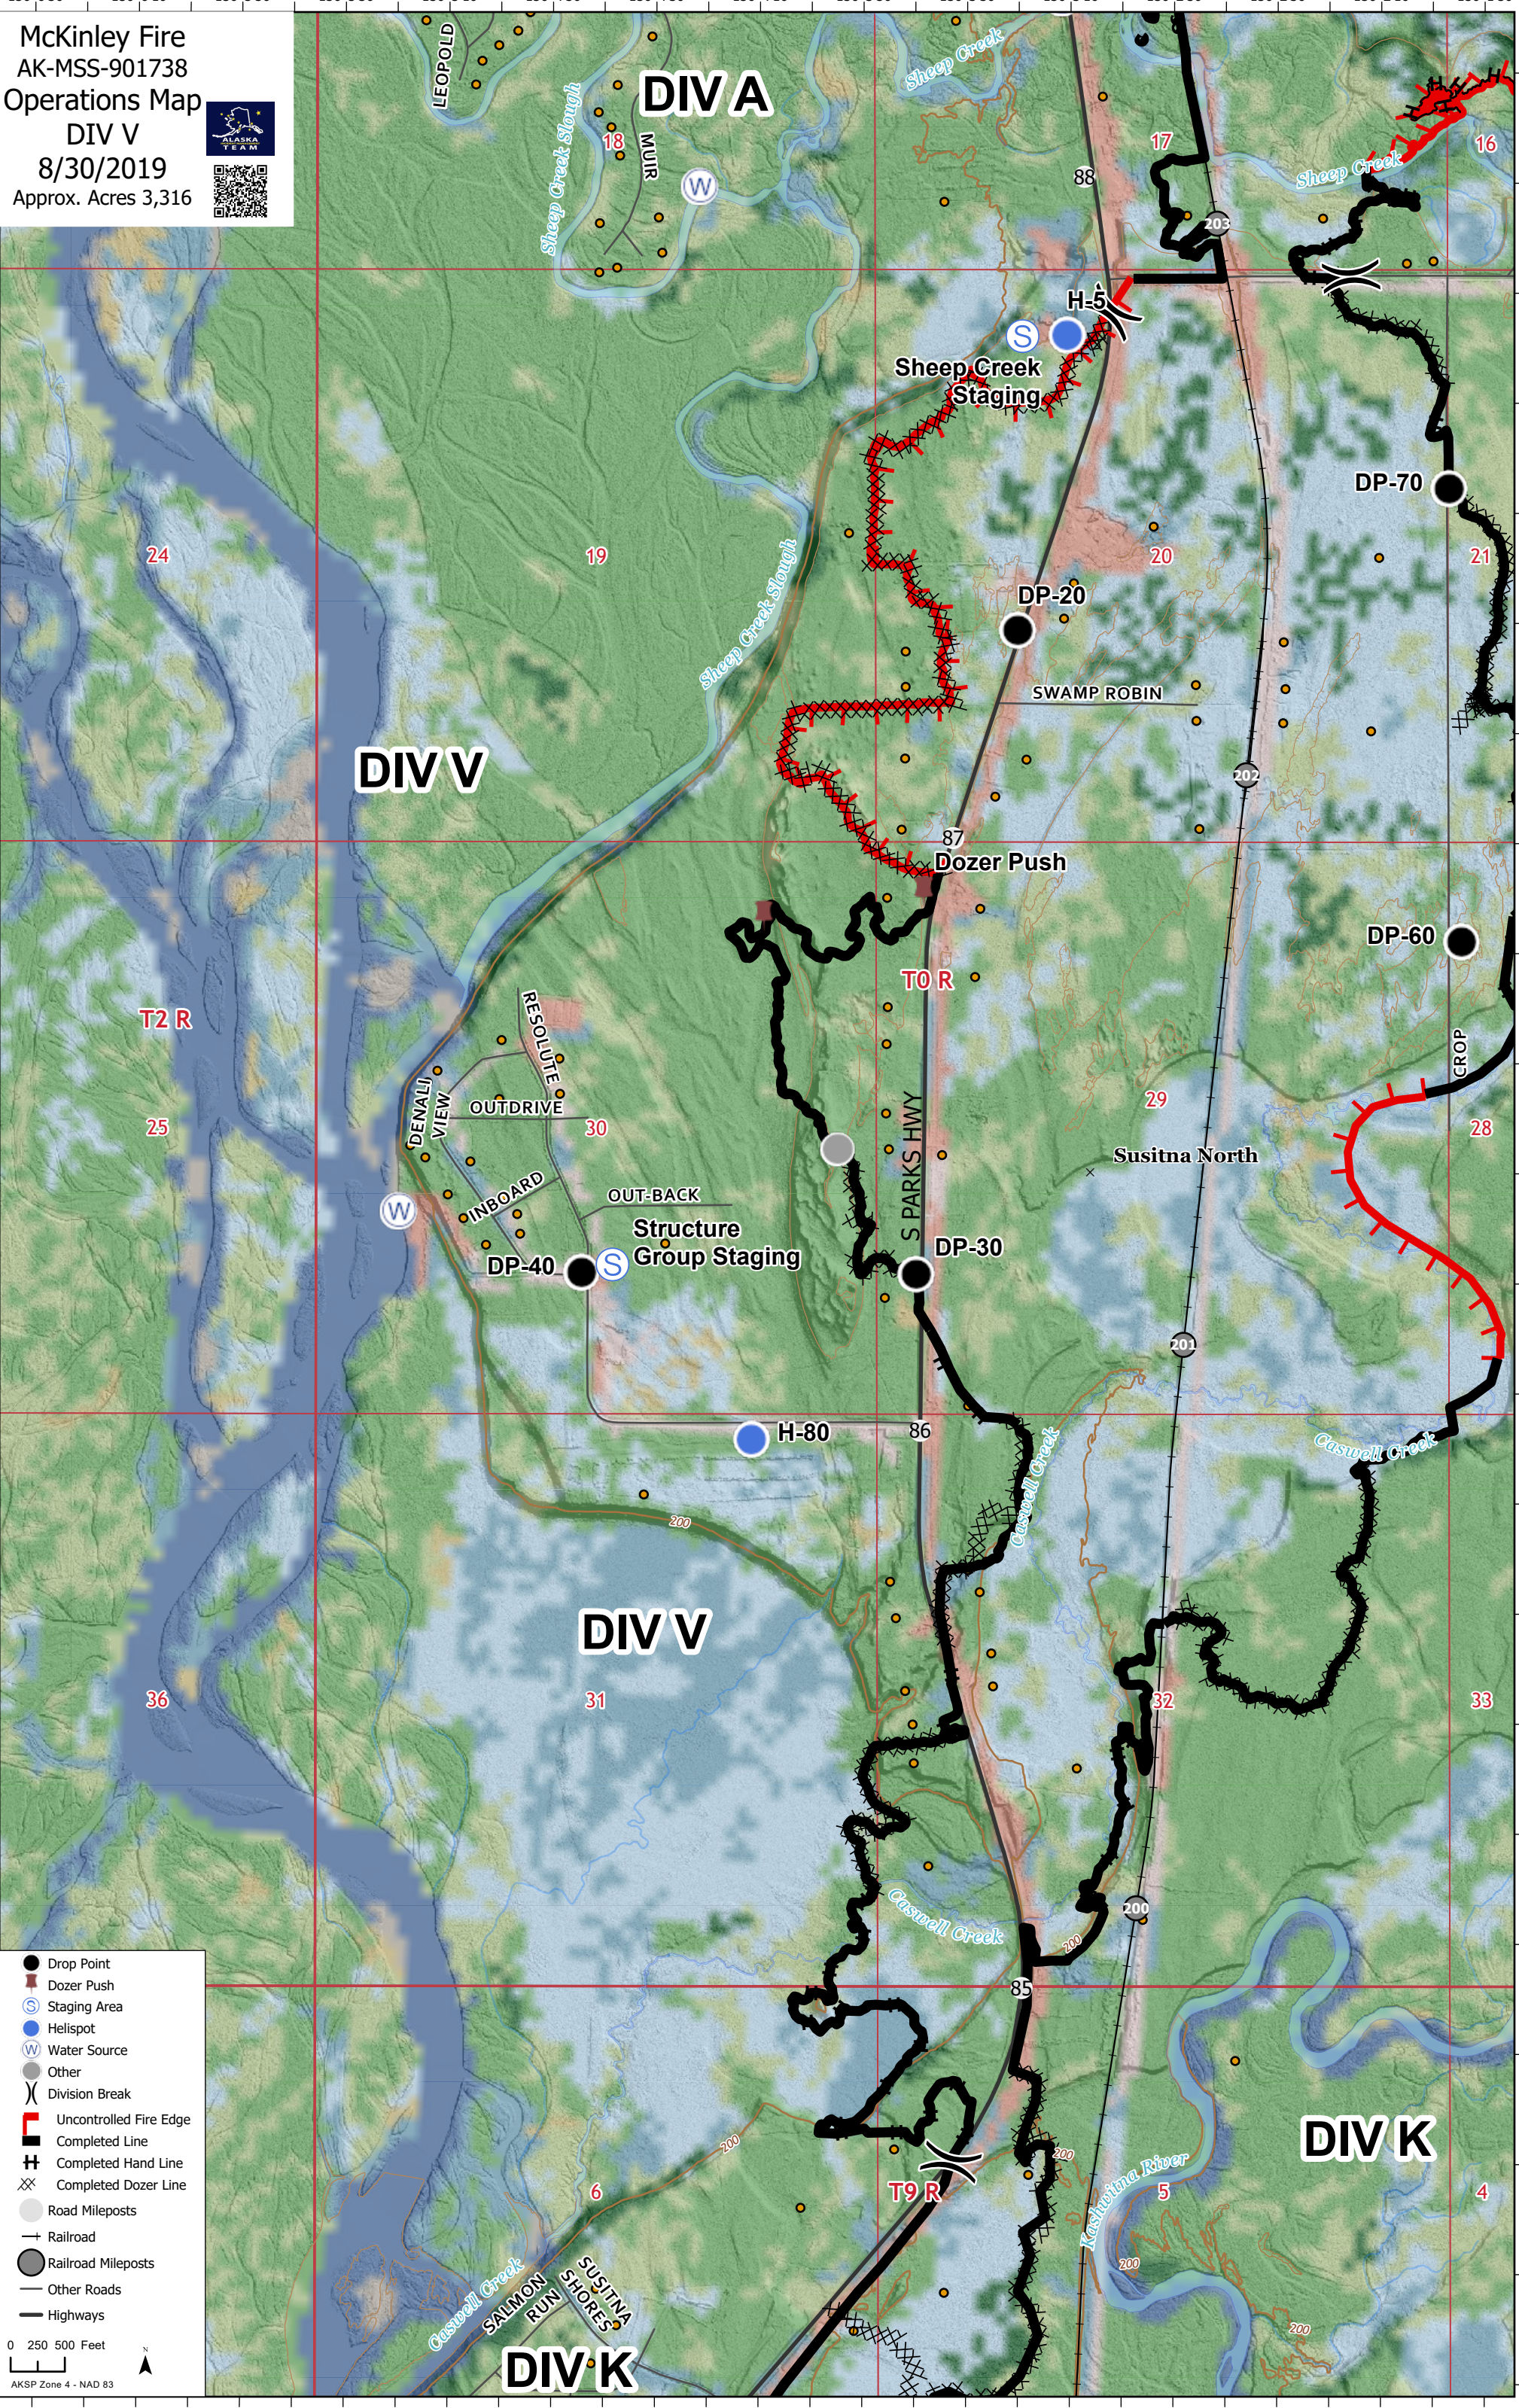

McKinley Fire  
AK-MSS-901738  
Operations Map  
DIV V  
8/30/2019  
Approx. Acres 3,316

- Drop Point
- Dozer Push
- ⊙ Staging Area
- ⊙ Helispot
- ⊙ Water Source
- ⊙ Other
- ⌘ Division Break
- ▬ Uncontrolled Fire Edge
- ▬ Completed Line
- ⊕ Completed Hand Line
- ⊗ Completed Dozer Line
- Road Mileposts
- Railroad
- Railroad Mileposts
- Other Roads
- ▬ Highways

0 250 500 Feet  
AKSP Zone 4 - NAD 83