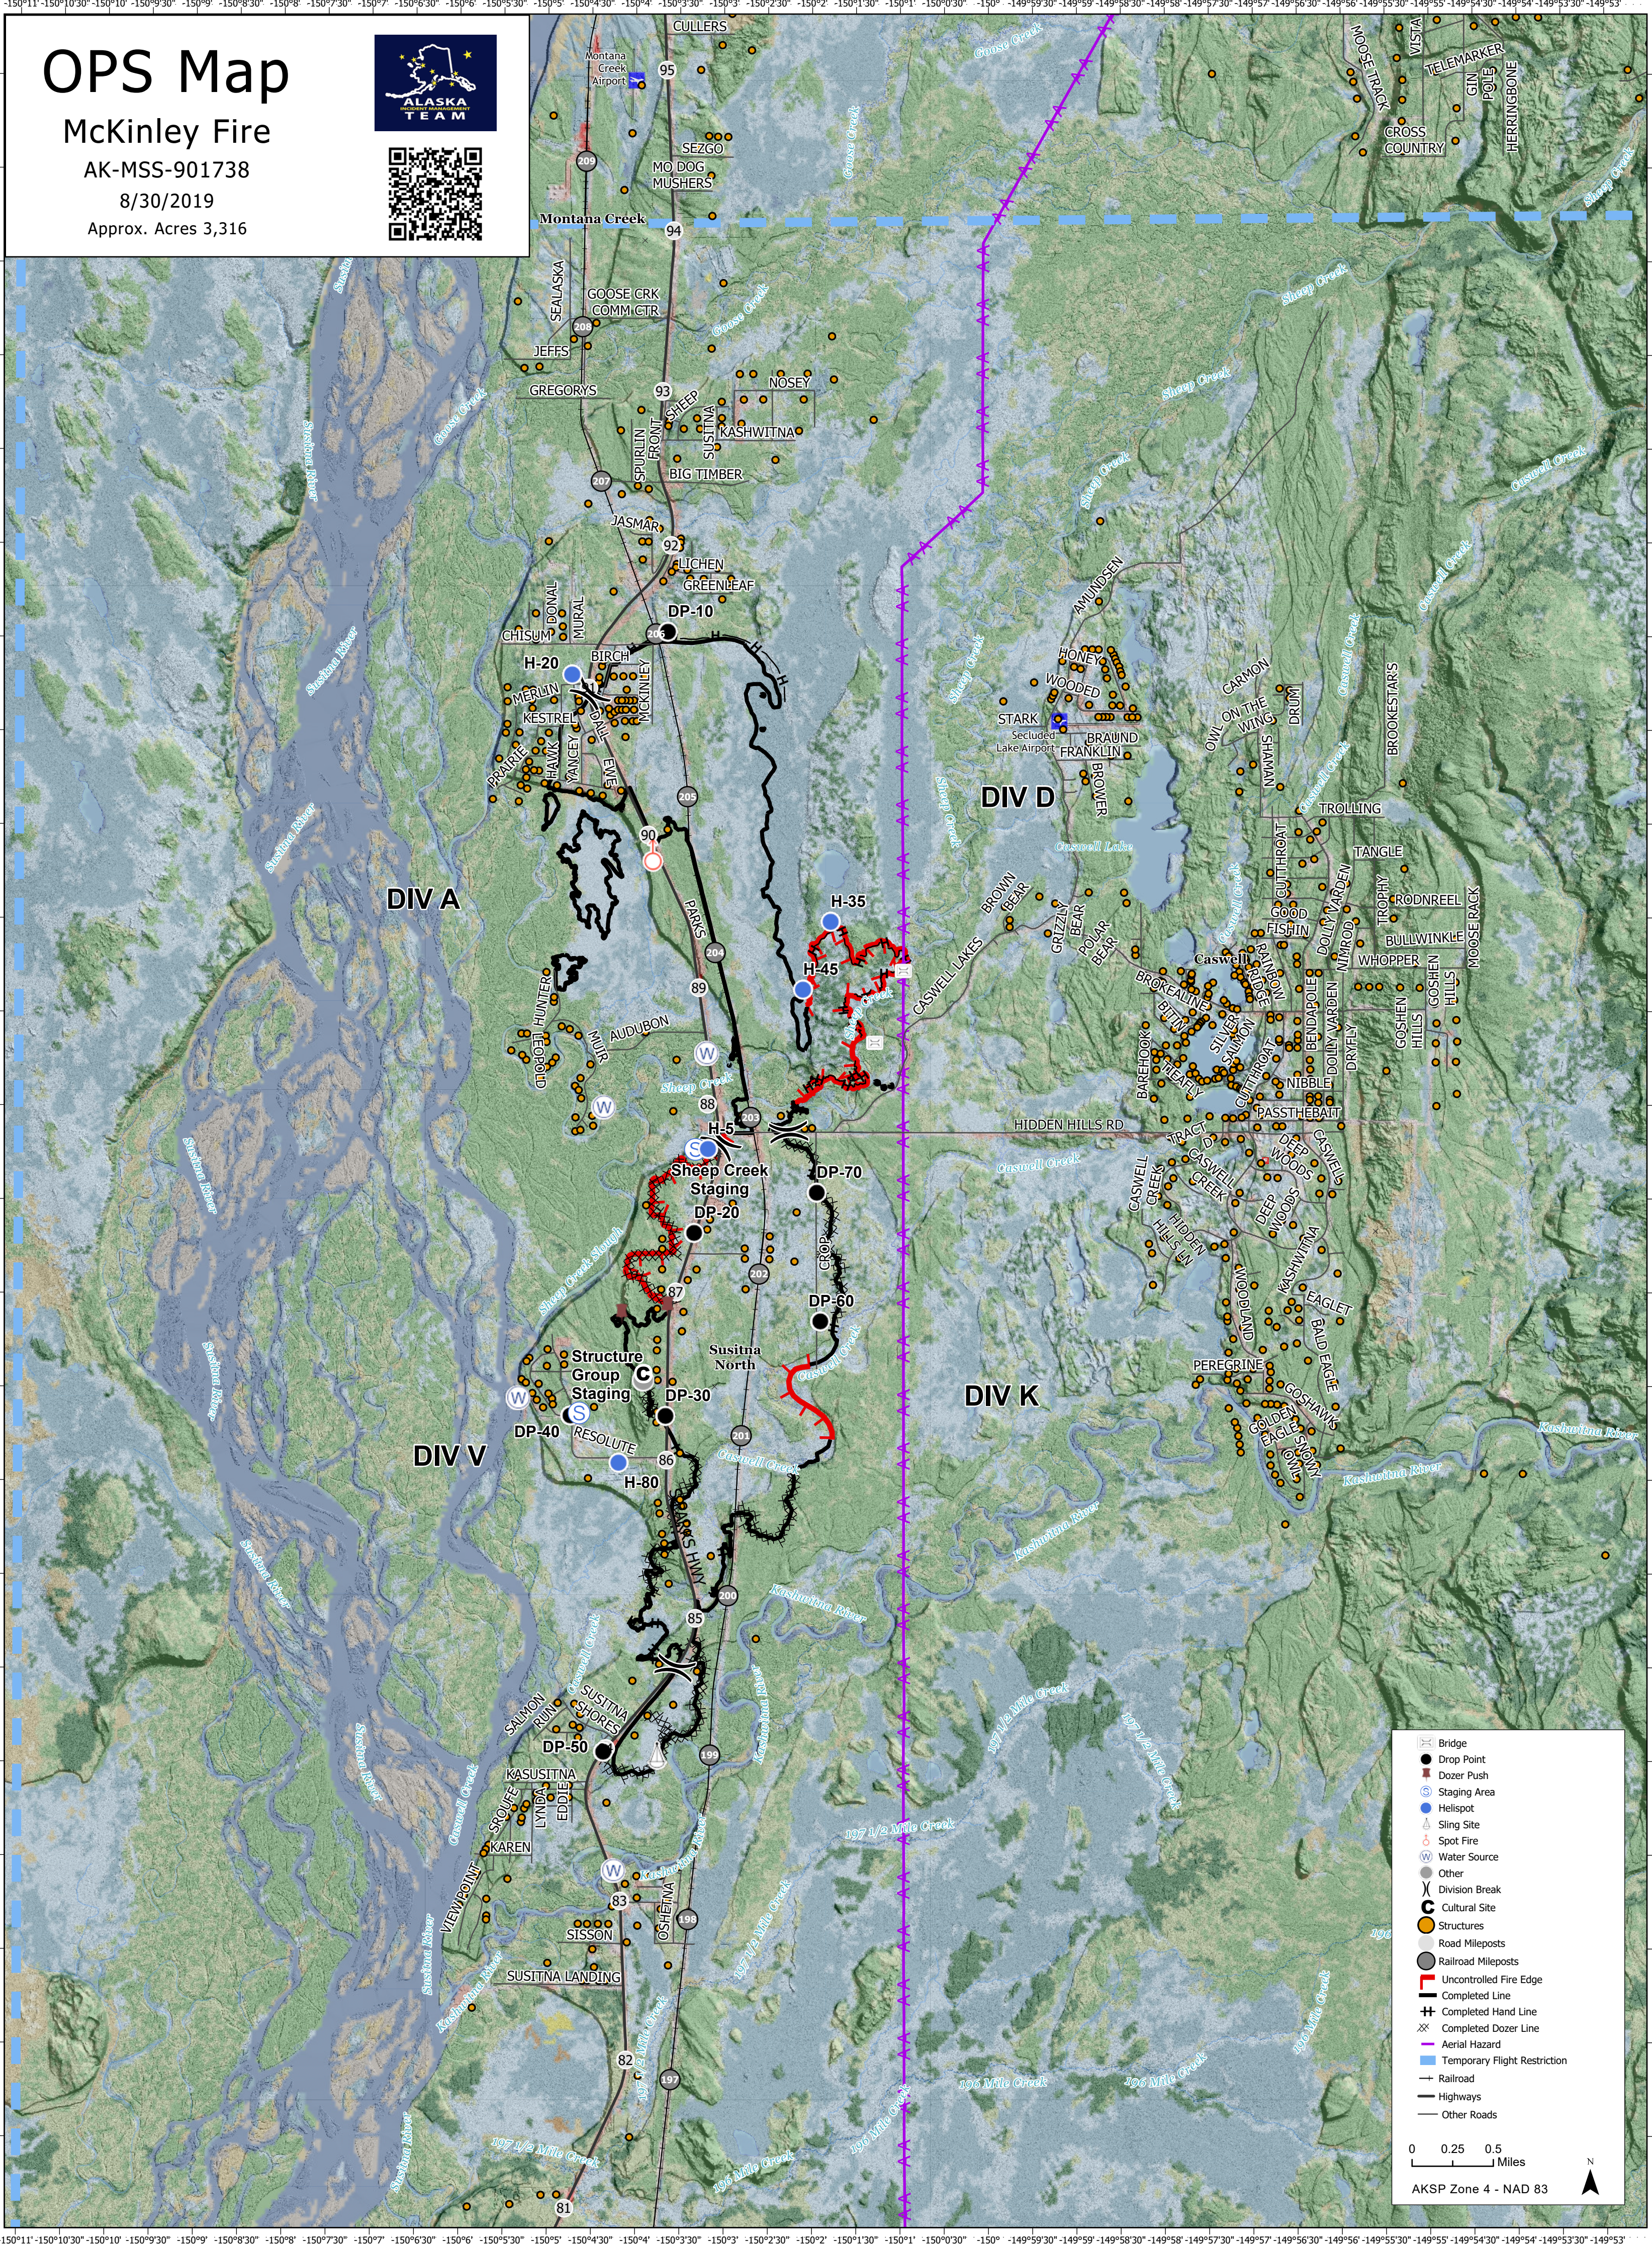

OPS Map

McKinley Fire

AK-MSS-901738

8/30/2019

Approx. Acres 3,316

	Bridge
	Drop Point
	Dozer Push
	Staging Area
	Helispot
	Sling Site
	Spot Fire
	Water Source
	Other
	Division Break
	Cultural Site
	Structures
	Road Mileposts
	Railroad Mileposts
	Uncontrolled Fire Edge
	Completed Line
	Completed Hand Line
	Completed Dozer Line
	Aerial Hazard
	Temporary Flight Restriction
	Railroad
	Highways
	Other Roads

0 0.25 0.5 Miles

AKSP Zone 4 - NAD 83