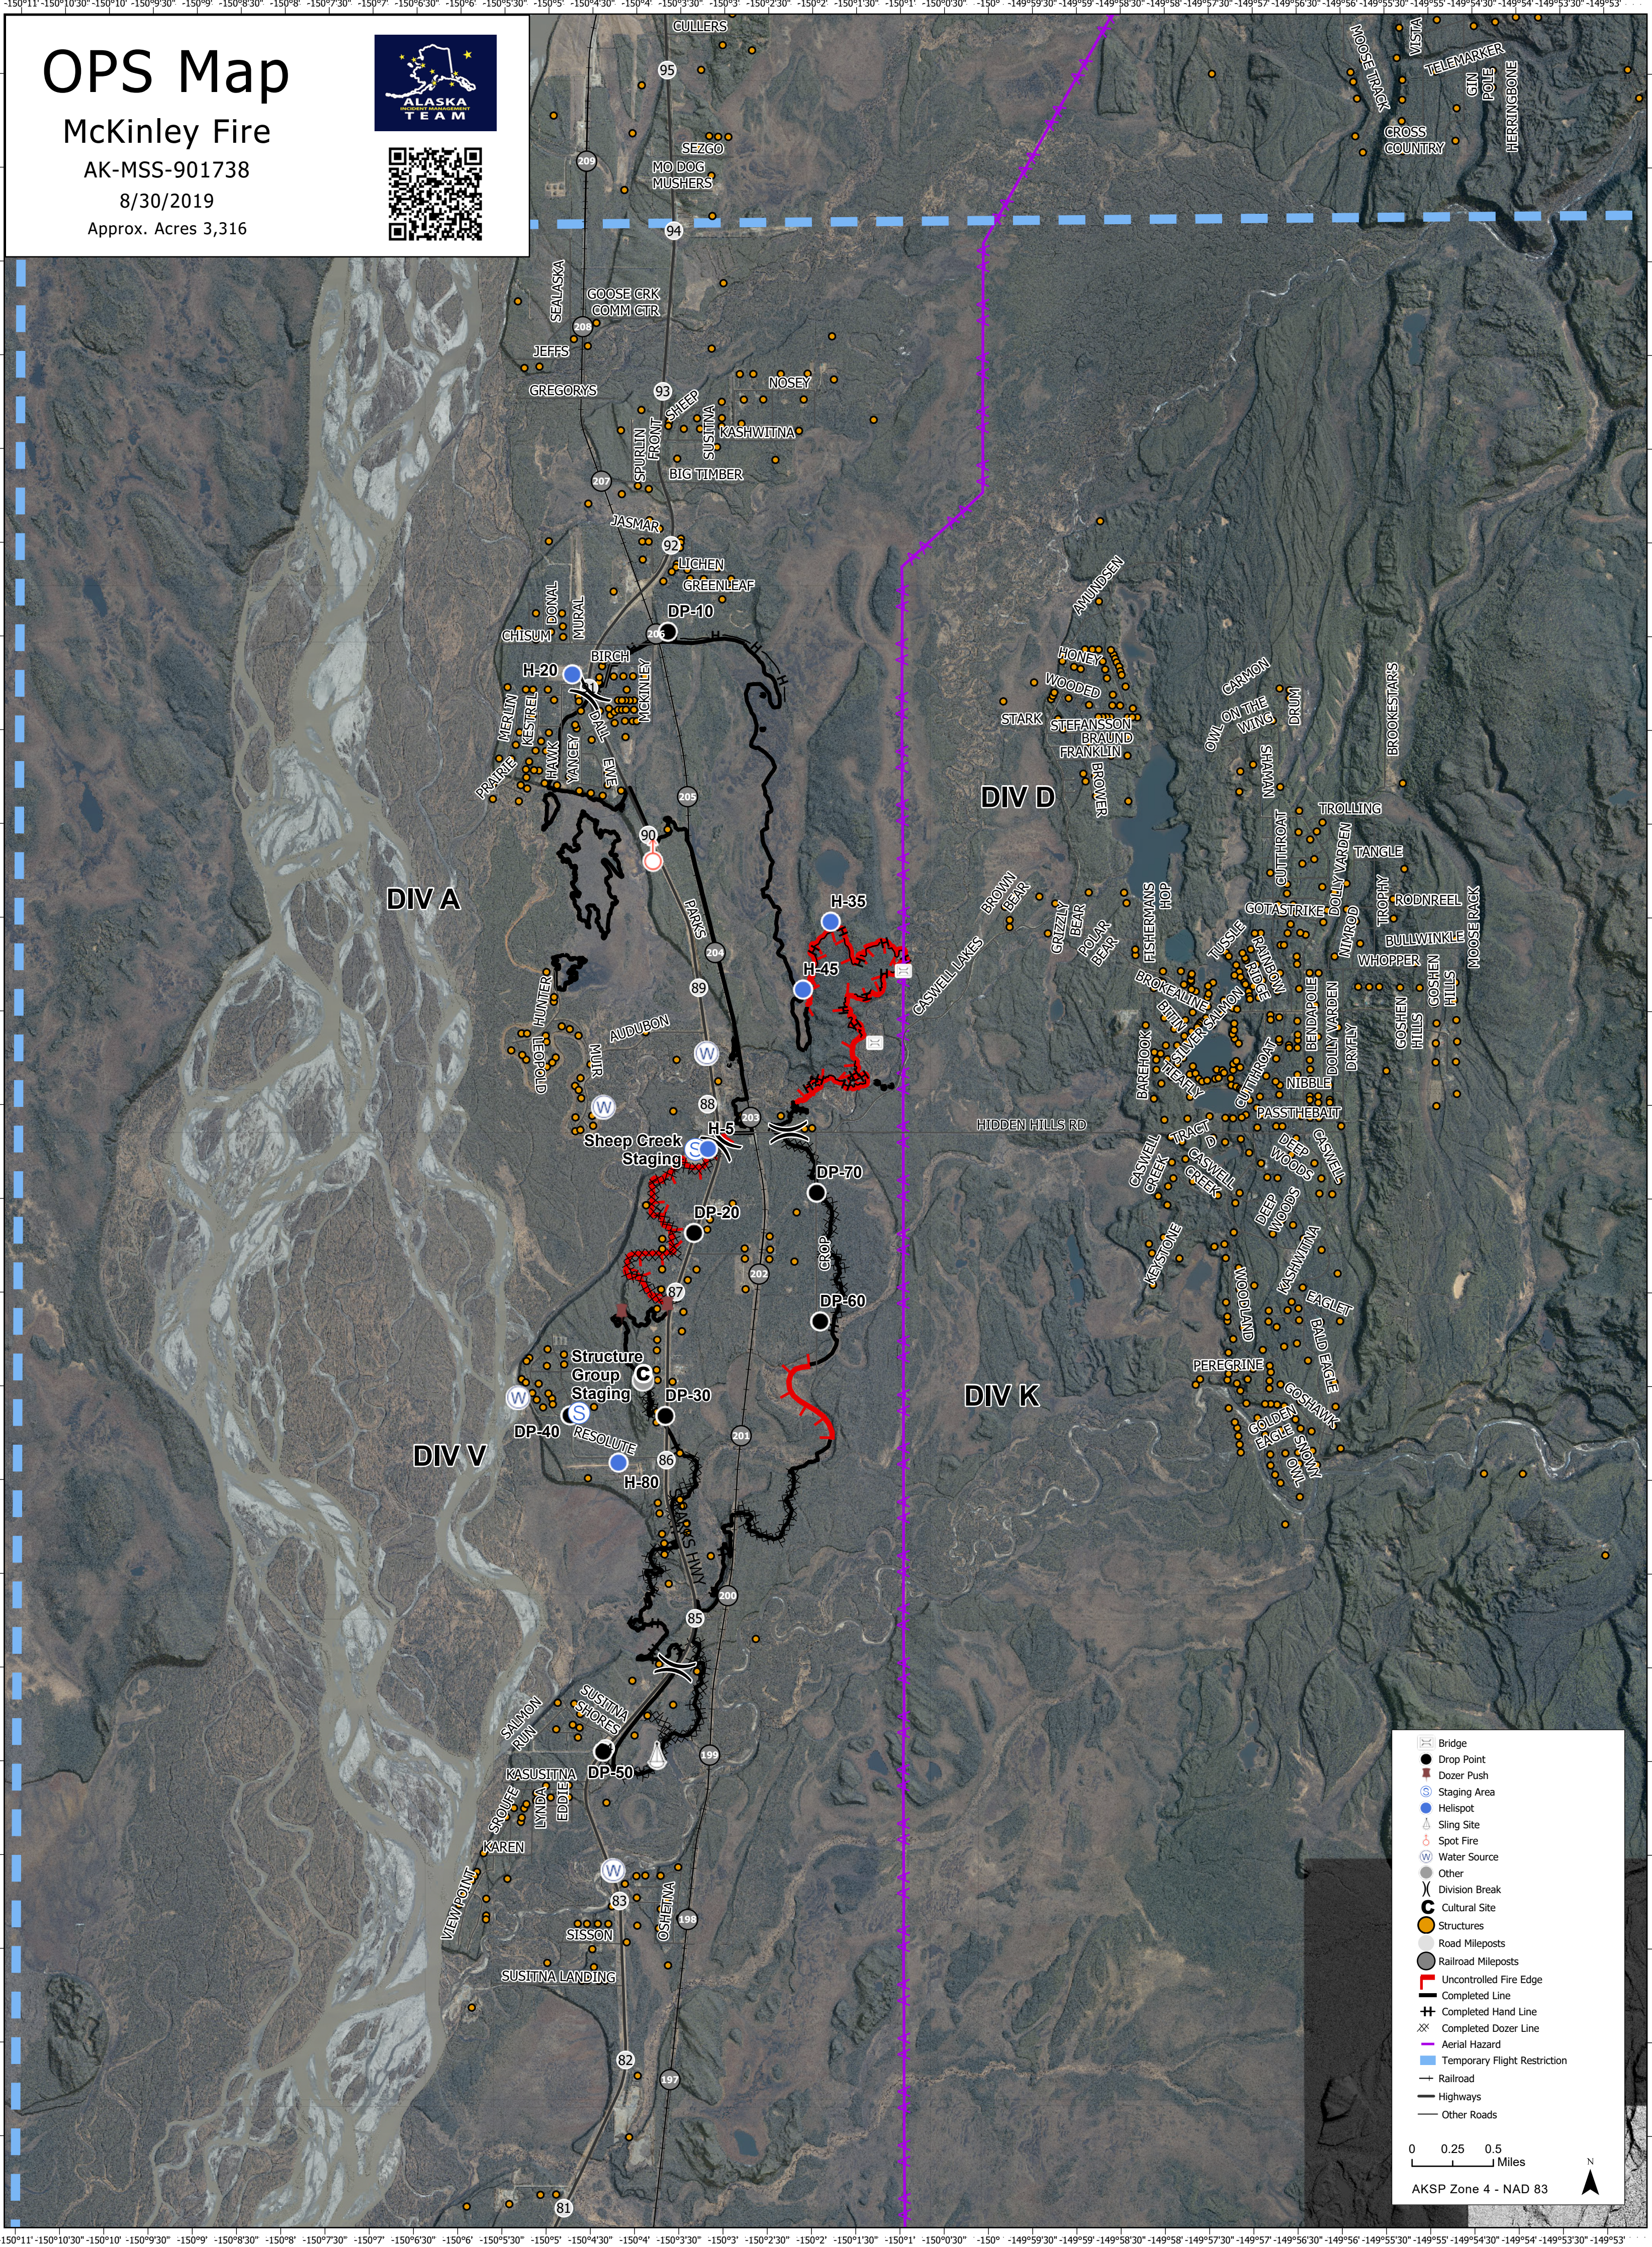

OPS Map

McKinley Fire

AK-MSS-901738

8/30/2019

Approx. Acres 3,316

	Bridge
	Drop Point
	Dozer Push
	Staging Area
	Helispot
	Sling Site
	Spot Fire
	Water Source
	Other
	Division Break
	Cultural Site
	Structures
	Road Mileposts
	Railroad Mileposts
	Uncontrolled Fire Edge
	Completed Line
	Completed Hand Line
	Completed Dozer Line
	Aerial Hazard
	Temporary Flight Restriction
	Railroad
	Highways
	Other Roads

0 0.25 0.5 Miles

AKSP Zone 4 - NAD 83