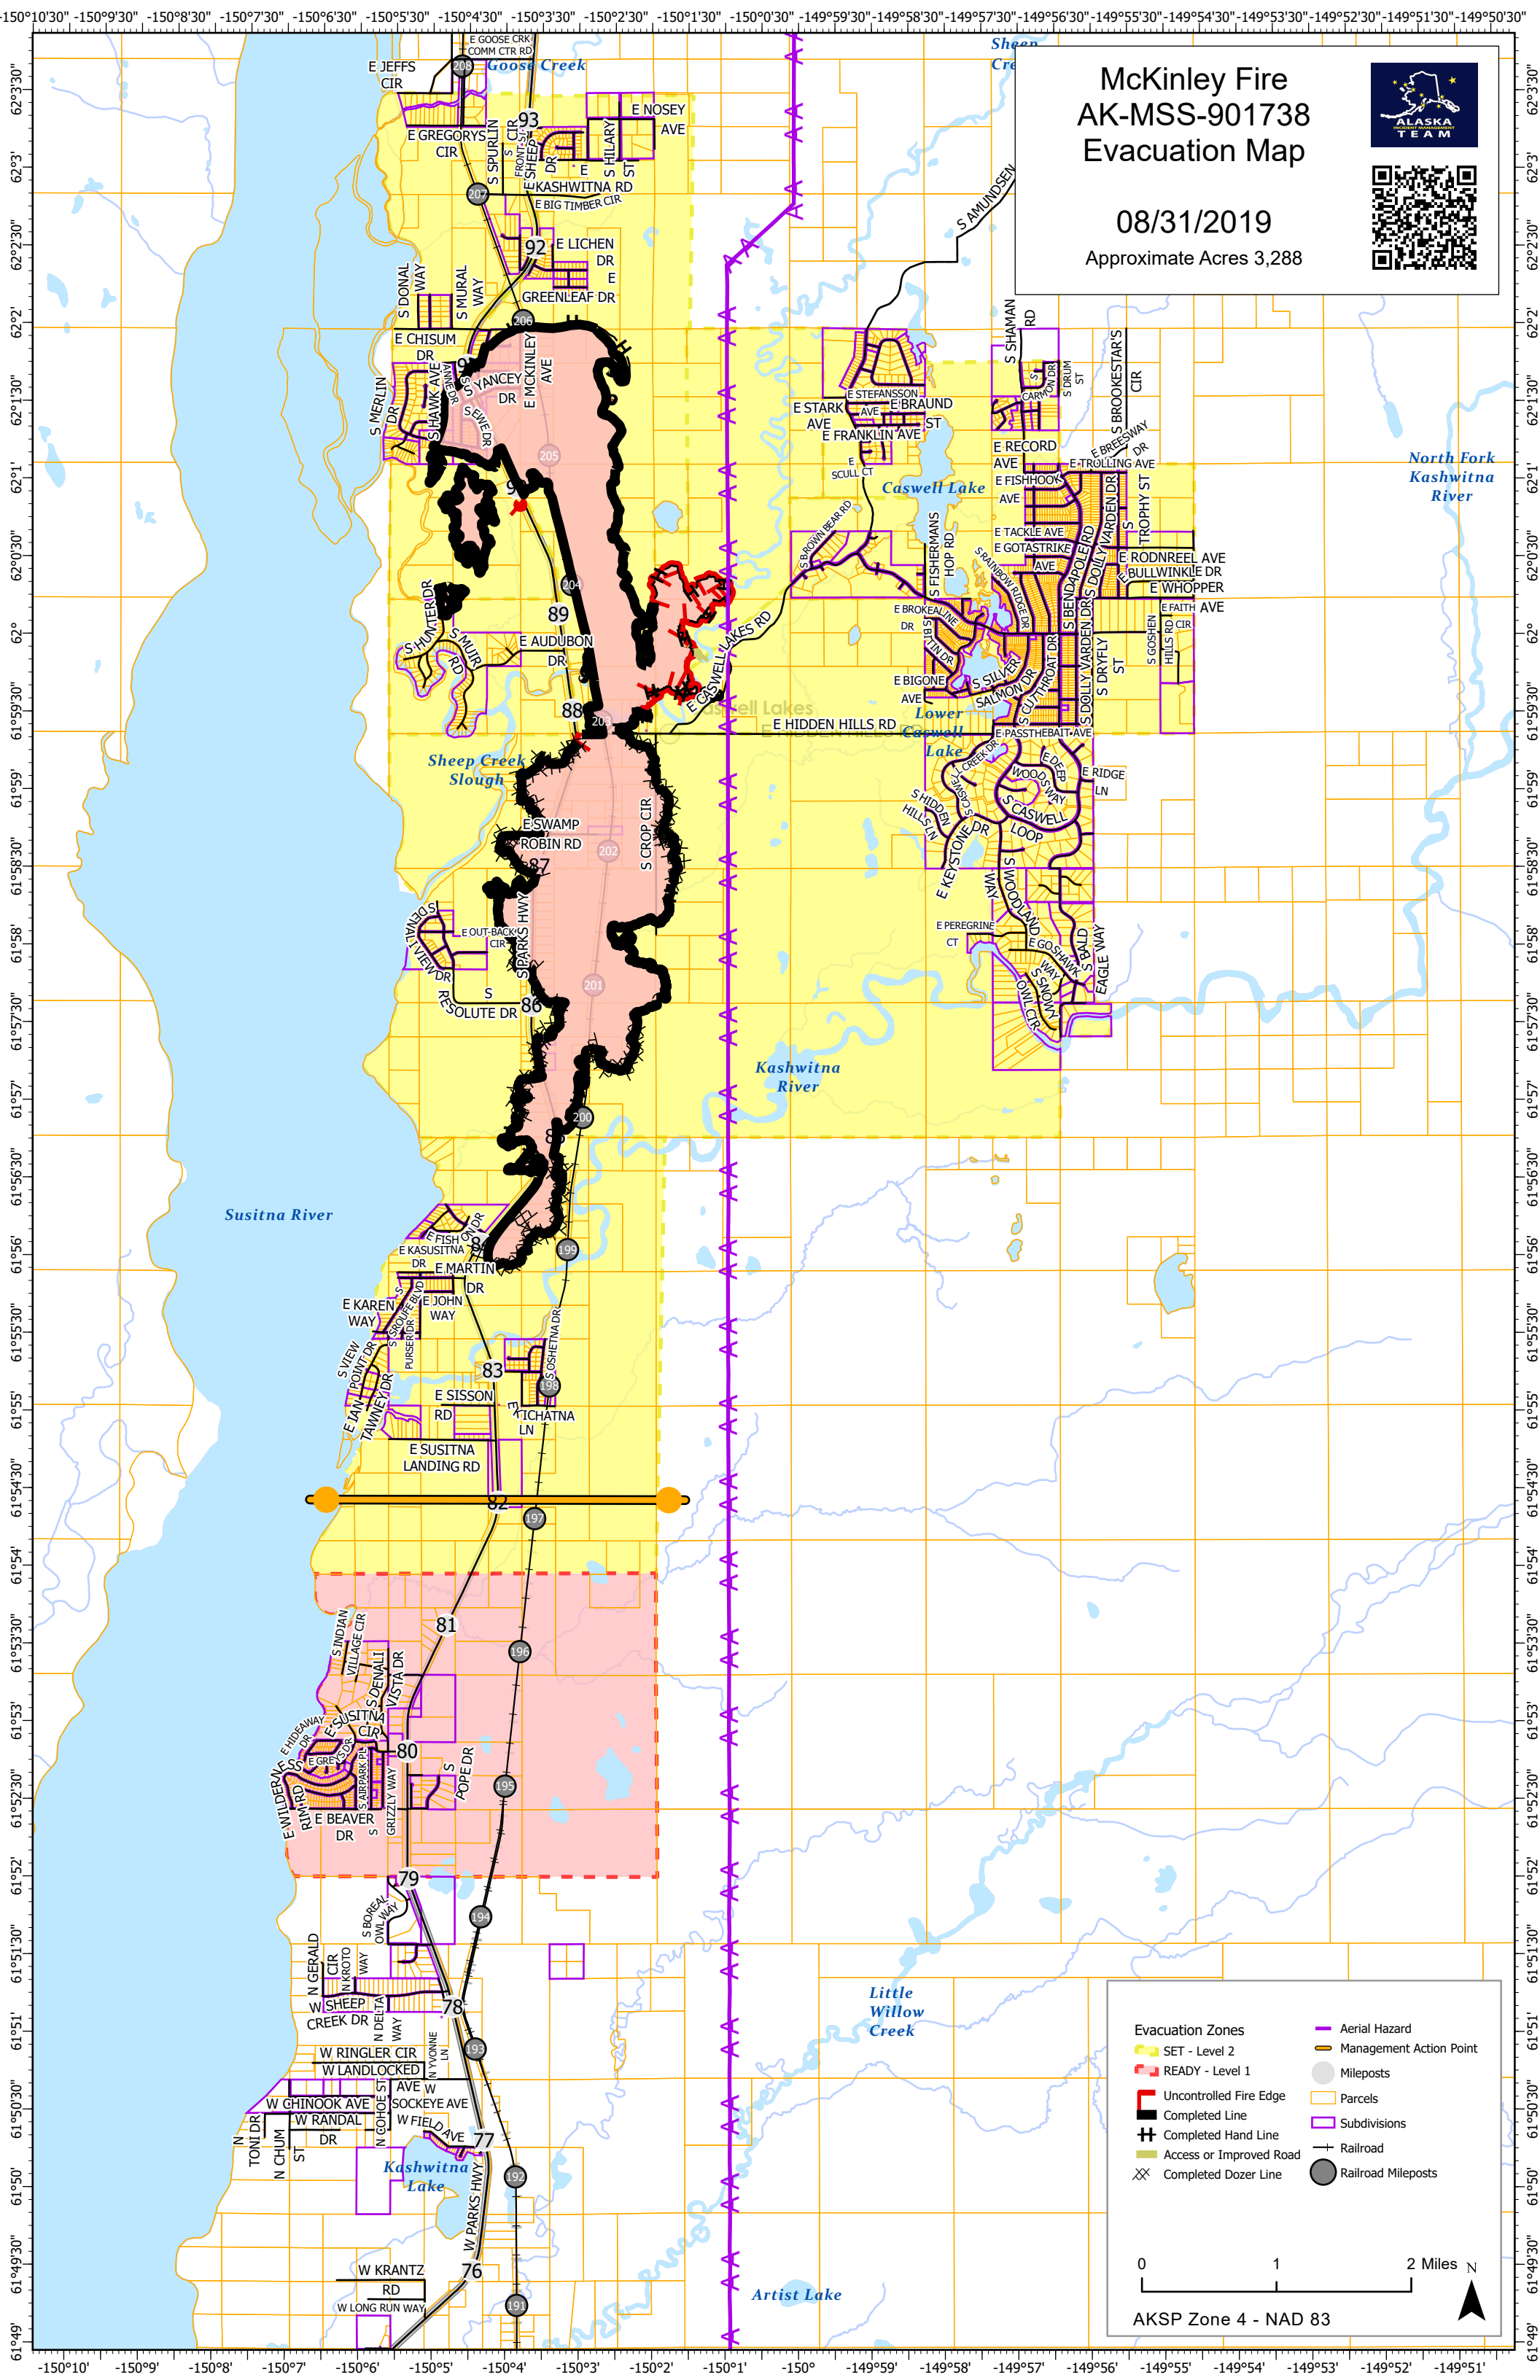

McKinley Fire AK-MSS-901738 Evacuation Map

08/31/2019

Approximate Acres 3,288

- Evacuation Zones
 - SET - Level 2
 - READY - Level 1
 - Uncontrolled Fire Edge
 - Completed Line
 - Completed Hand Line
 - Access or Improved Road
 - Completed Dozer Line
- Aerial Hazard
- Management Action Point
- Mileposts
- Parcels
- Subdivisions
- Railroad
- Railroad Mileposts

AKSP Zone 4 - NAD 83