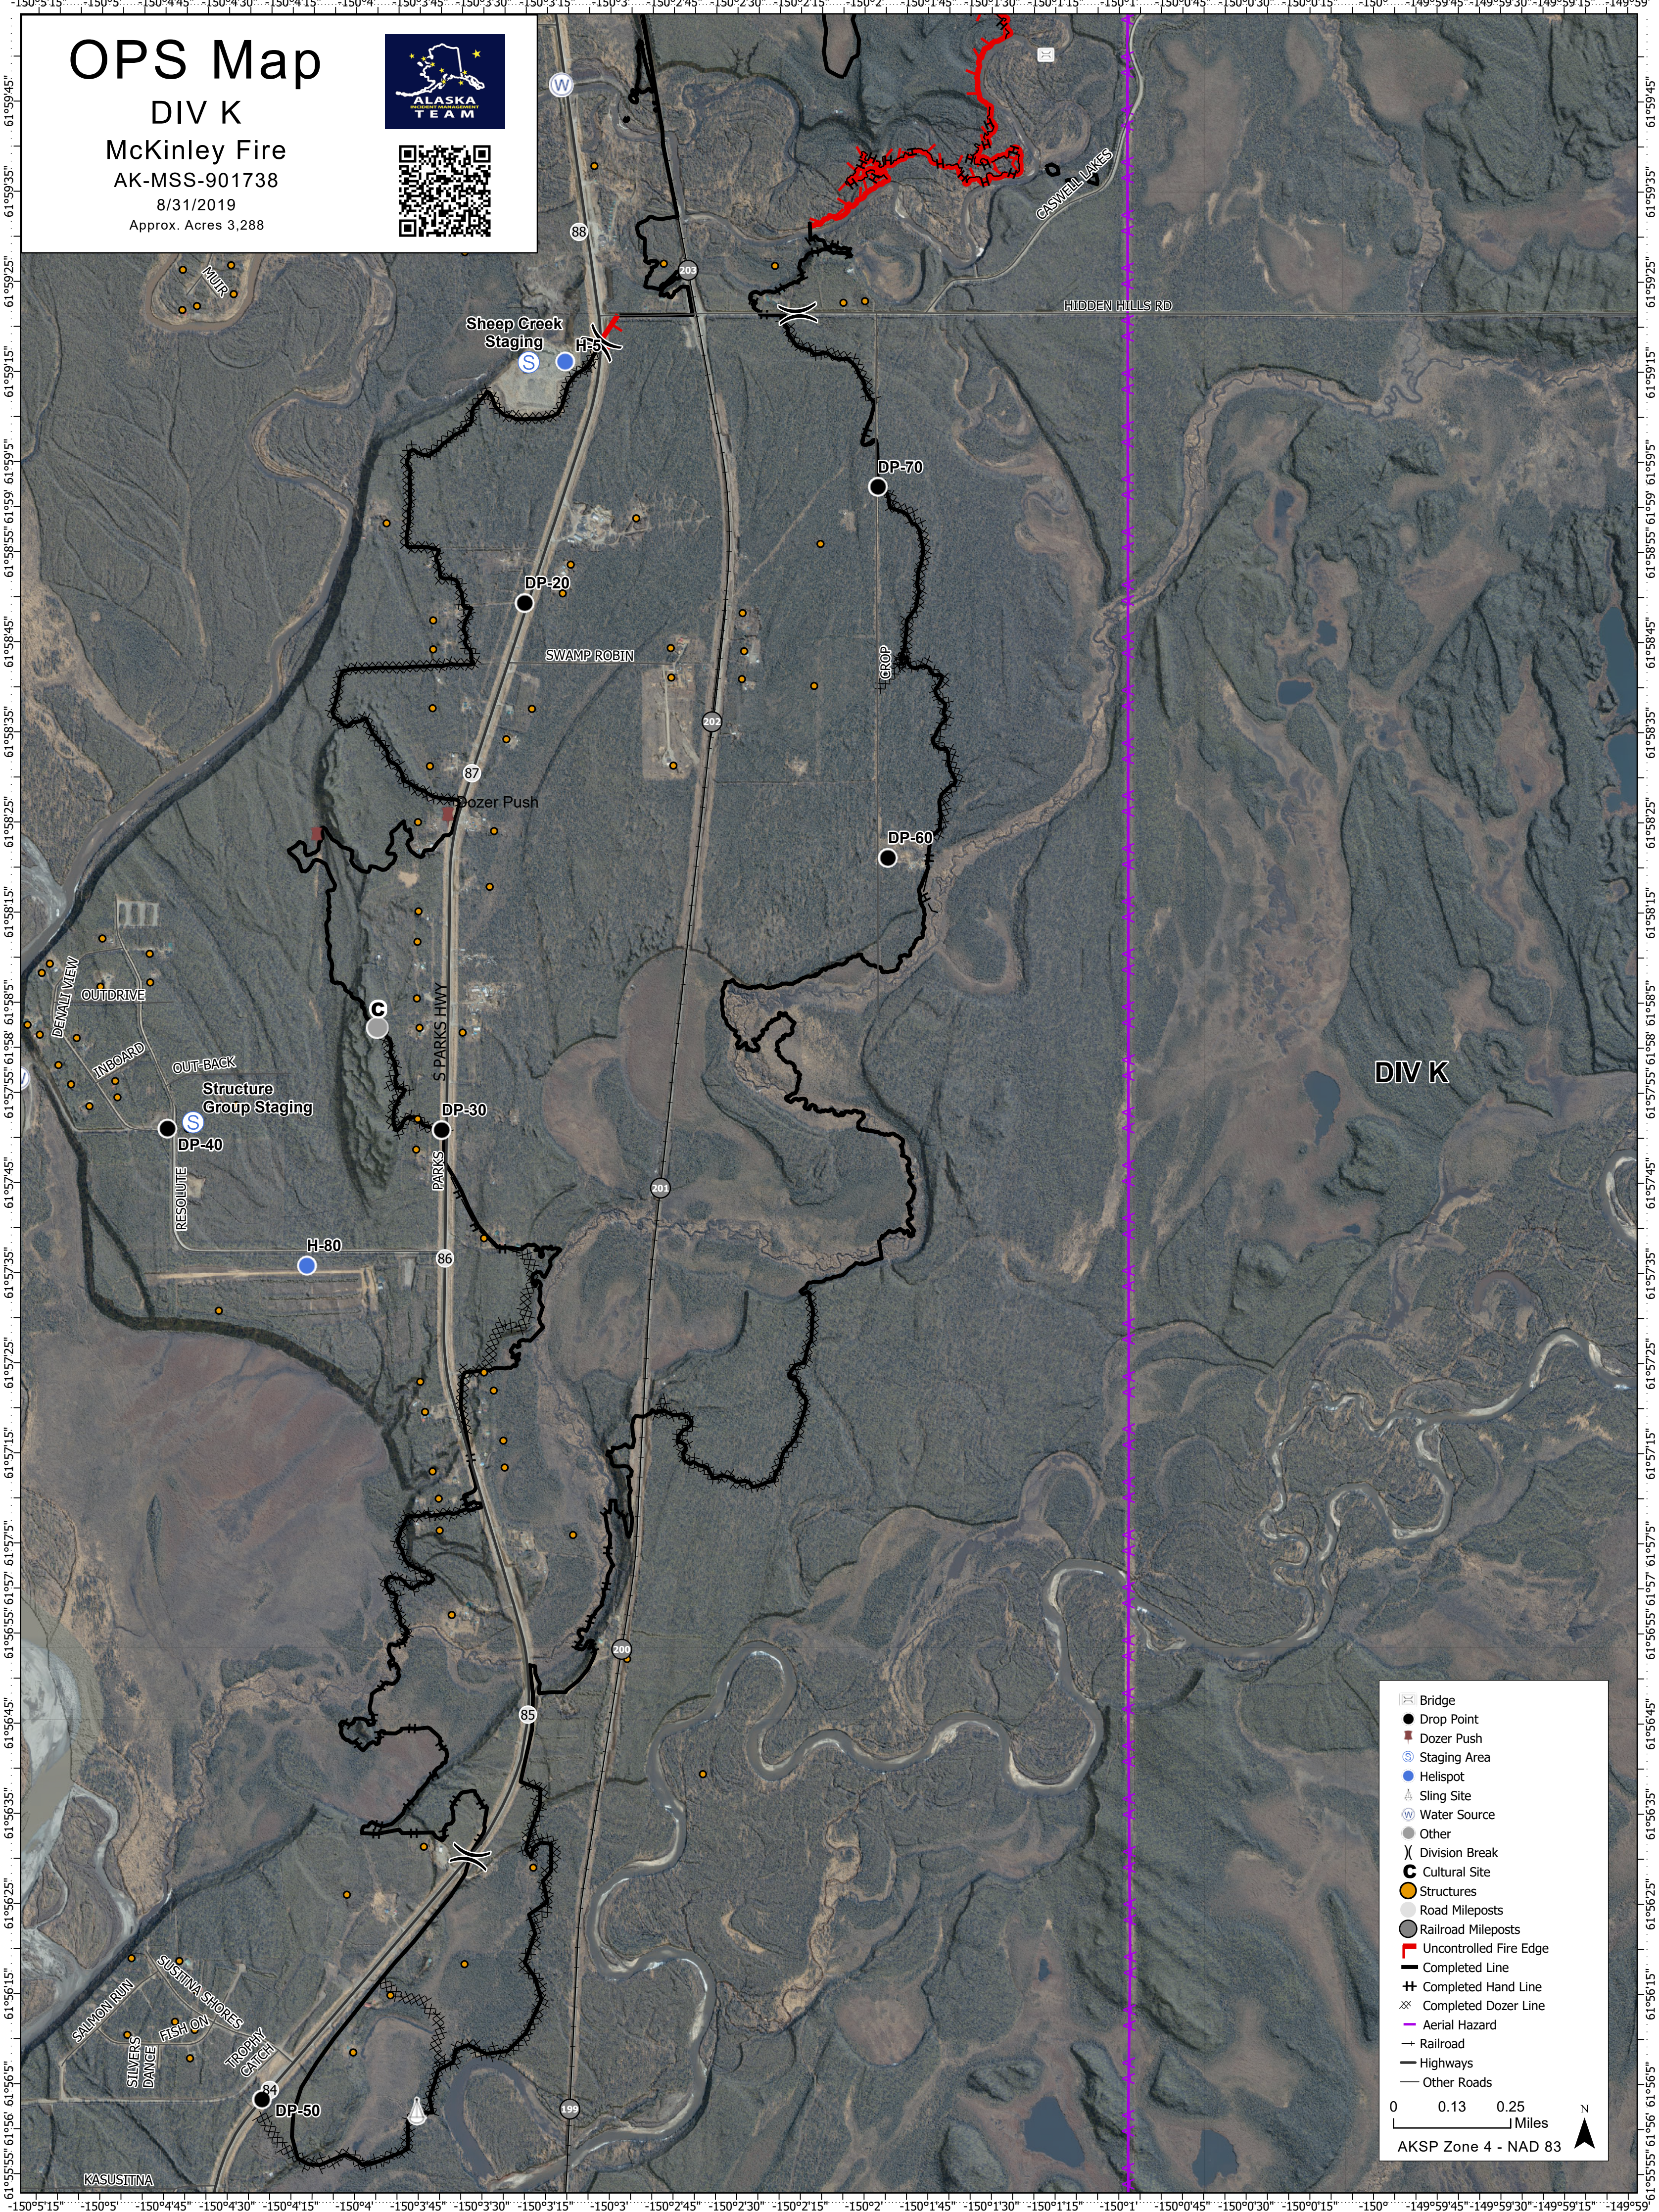

OPS Map

DIV K

McKinley Fire

AK-MSS-901738

8/31/2019

Approx. Acres 3,288

DIV K

- Bridge
- Drop Point
- Dozer Push
- Staging Area
- Helispot
- Sling Site
- Water Source
- Other
- Division Break
- Cultural Site
- Structures
- Road Mileposts
- Railroad Mileposts
- Uncontrolled Fire Edge
- Completed Line
- Completed Hand Line
- Completed Dozer Line
- Aerial Hazard
- Railroad
- Highways
- Other Roads

0 0.13 0.25 Miles

AKSP Zone 4 - NAD 83