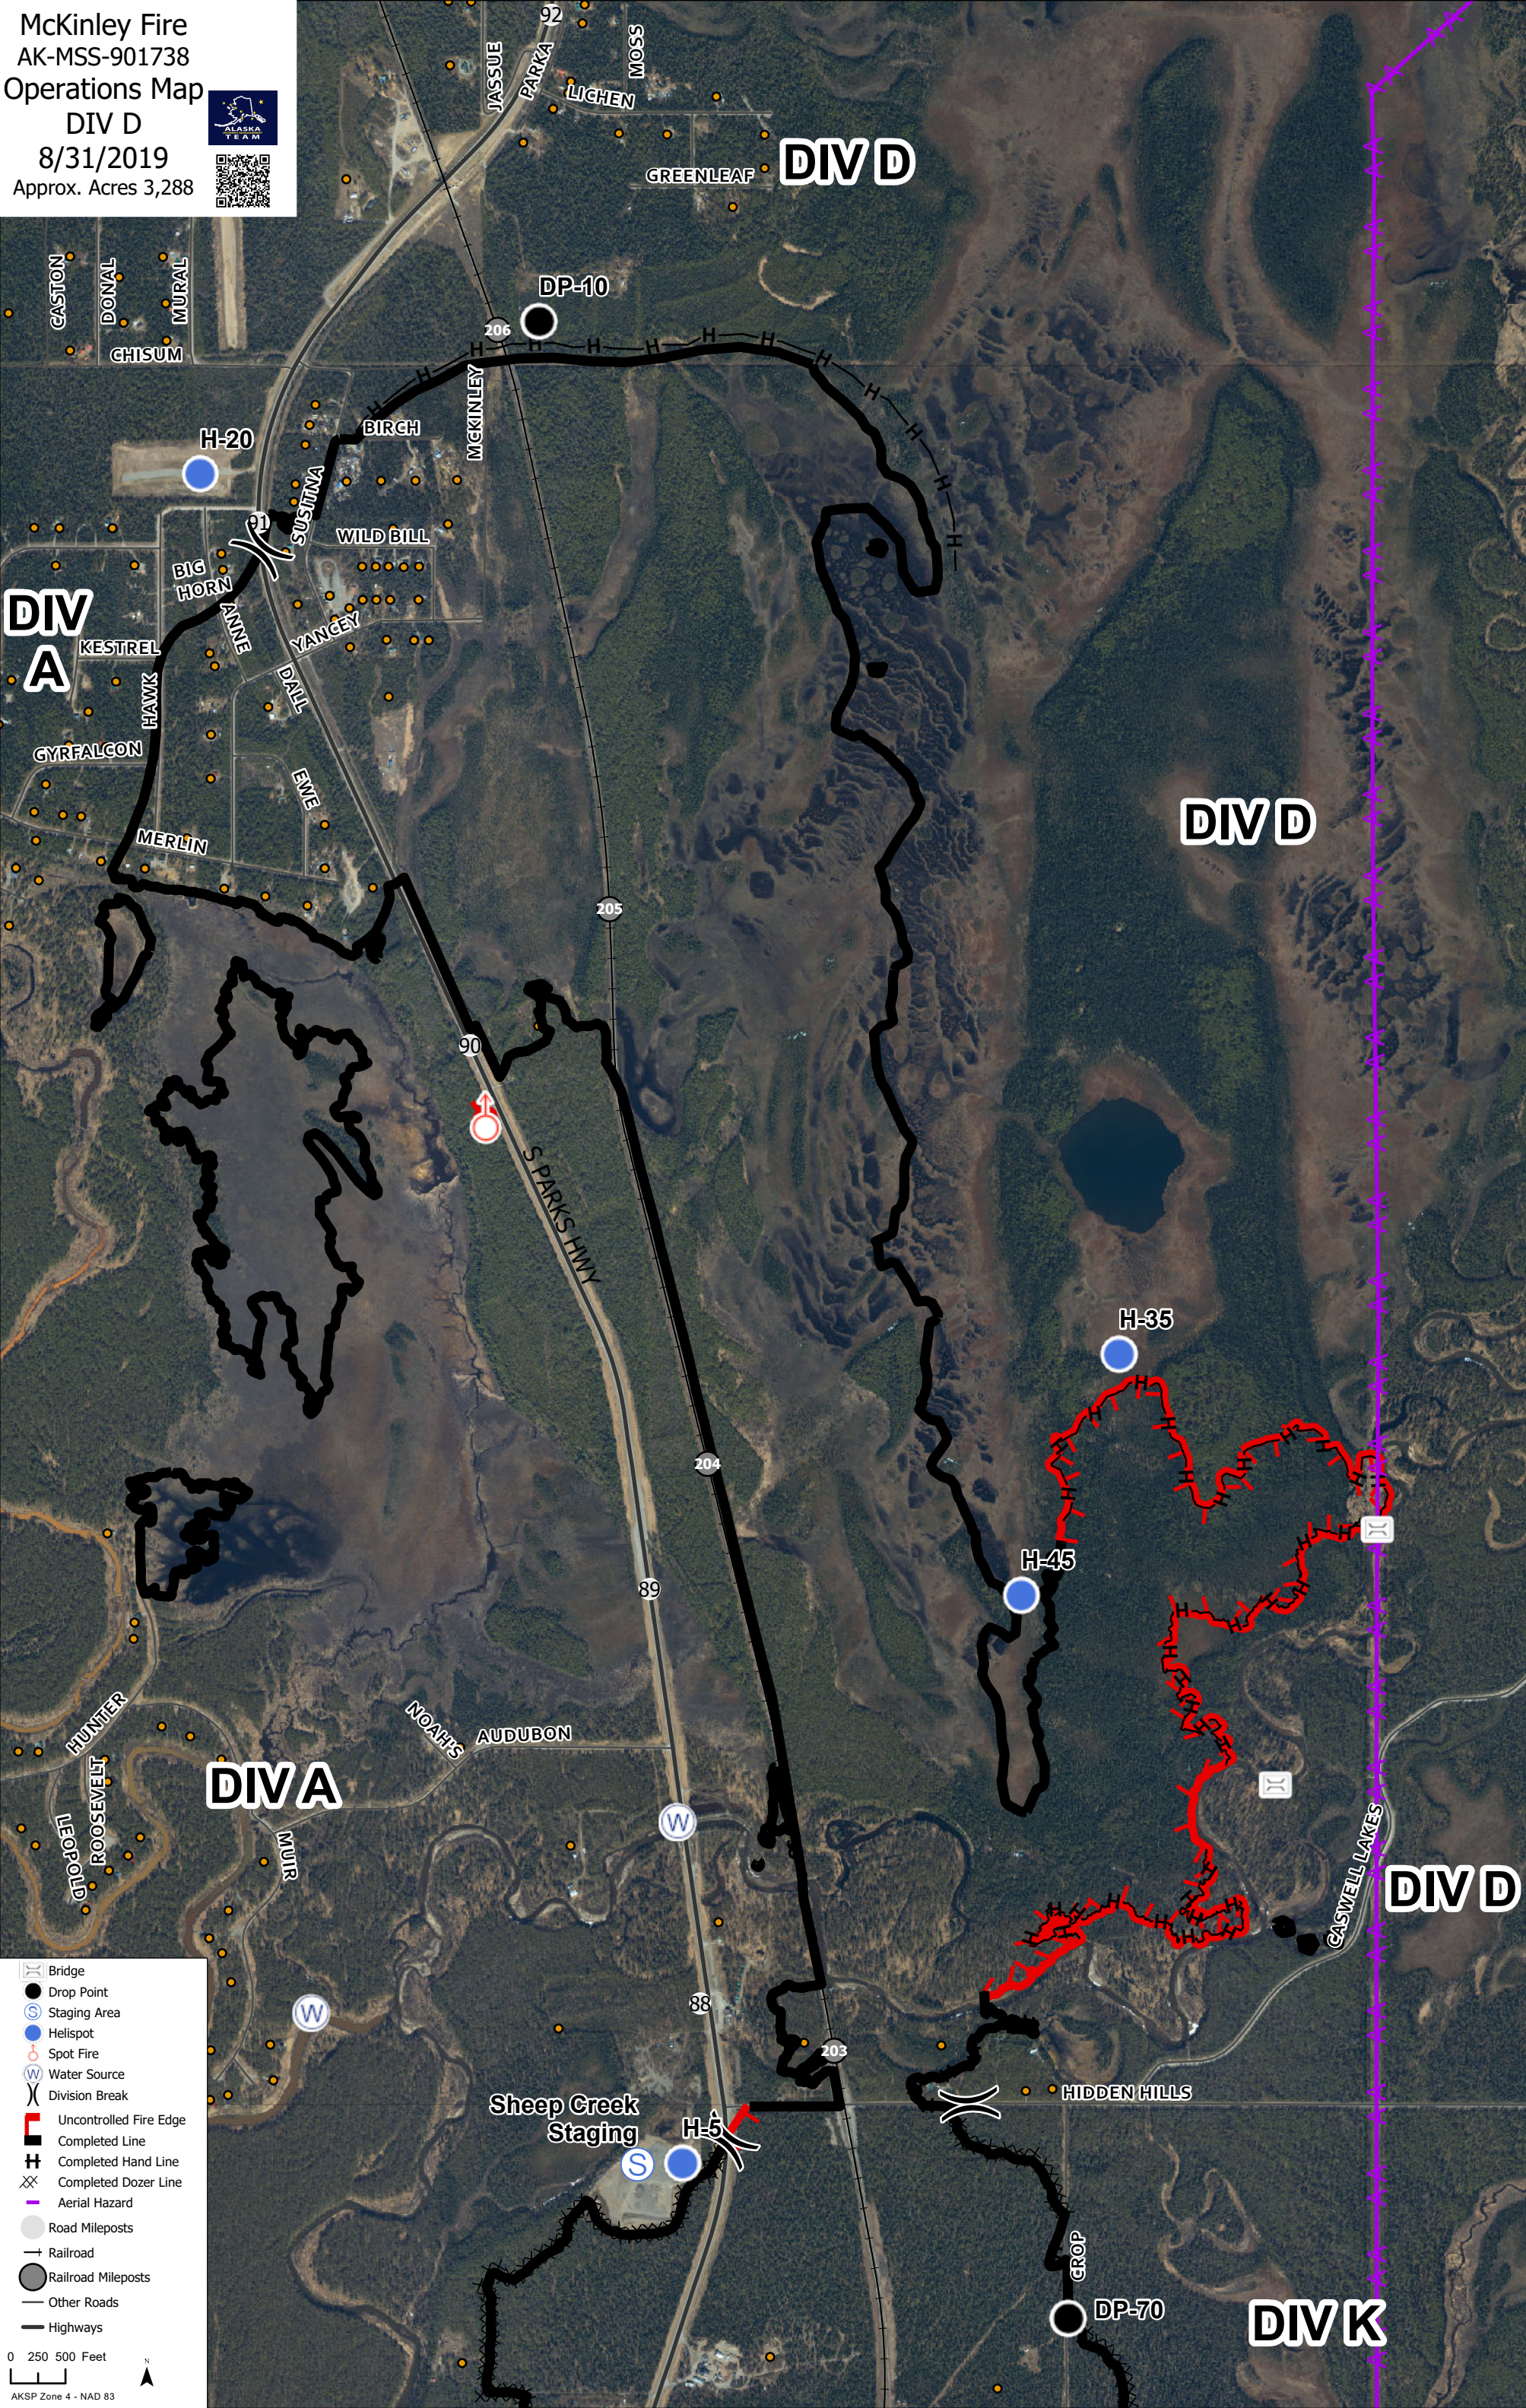

McKinley Fire
 AK-MSS-901738
 Operations Map
 DIV D
 8/31/2019
 Approx. Acres 3,288

DIV D

DIV D

DIV D

DIV K

DIV A

DIV A

Bridge
 Drop Point
 Staging Area
 Helispot
 Spot Fire
 Water Source
 Division Break
 Uncontrolled Fire Edge
 Completed Line
 Completed Hand Line
 Completed Dozer Line
 Aerial Hazard
 Road Mileposts
 Railroad
 Railroad Mileposts
 Other Roads
 Highways

0 250 500 Feet
 AKSP Zone 4 - NAD 83