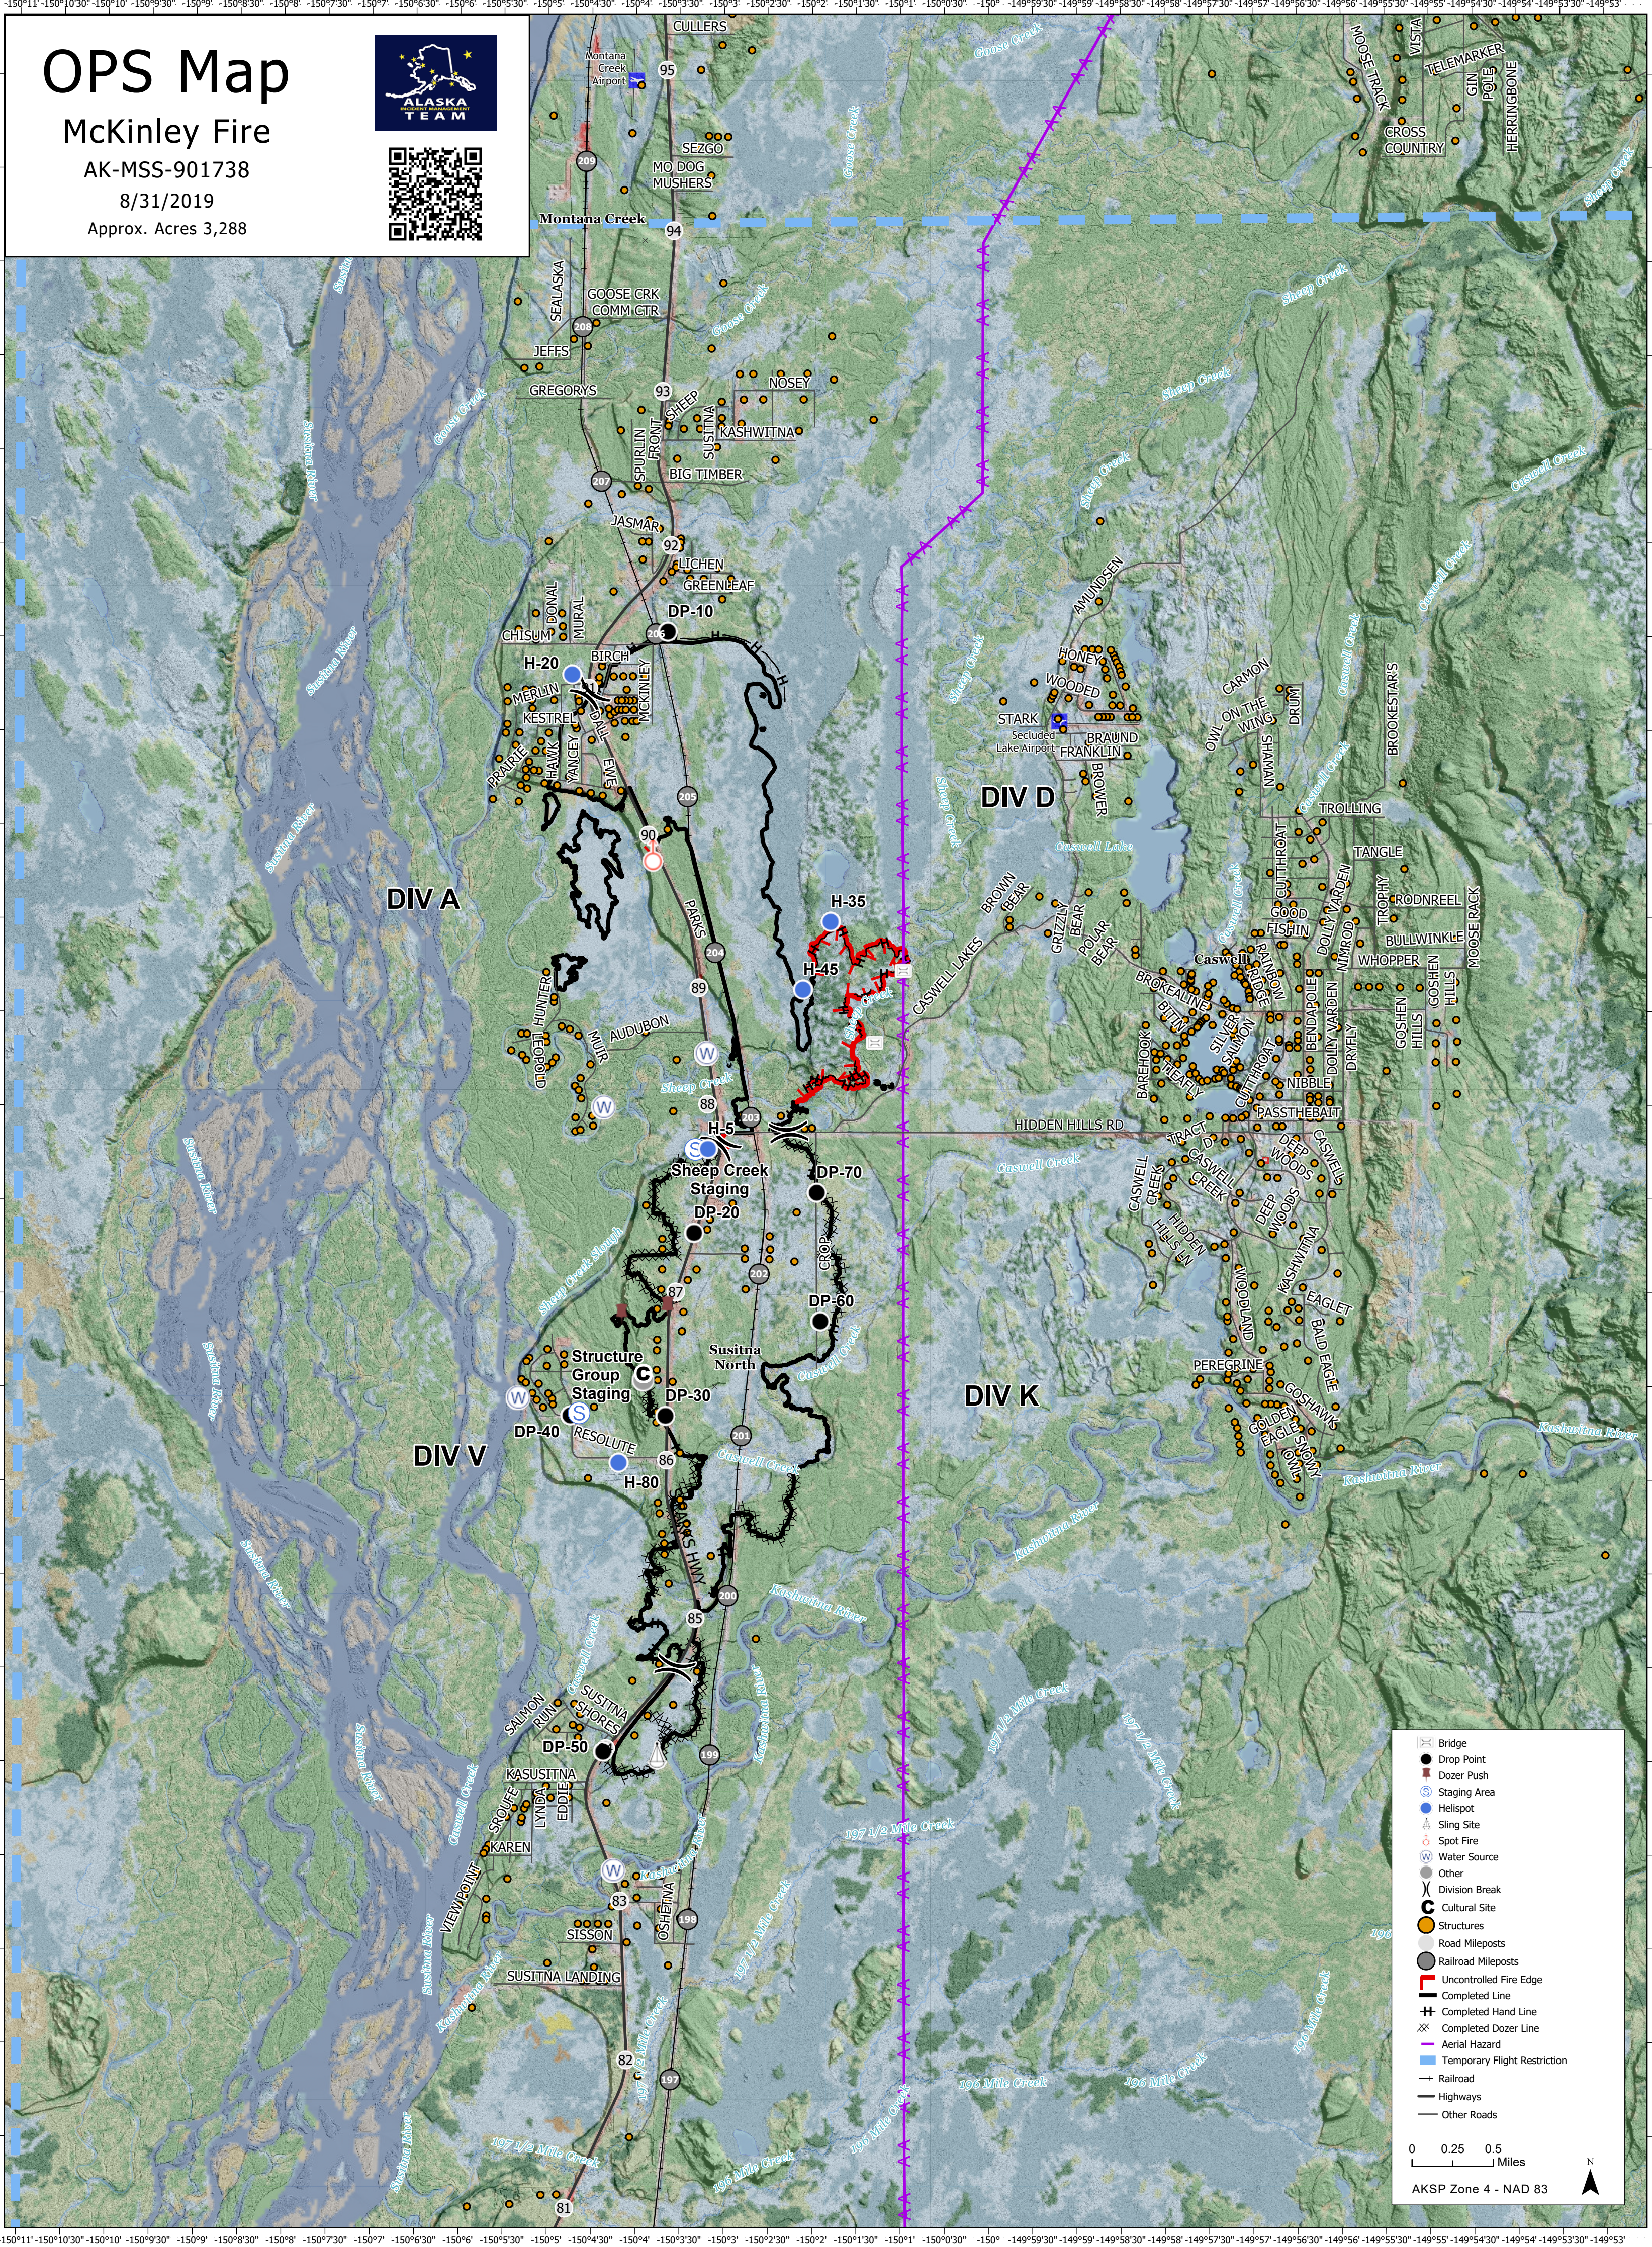

OPS Map

McKinley Fire

AK-MSS-901738

8/31/2019

Approx. Acres 3,288

	Bridge
	Drop Point
	Dozer Push
	Staging Area
	Helispot
	Sling Site
	Spot Fire
	Water Source
	Other
	Division Break
	Cultural Site
	Structures
	Road Mileposts
	Railroad Mileposts
	Uncontrolled Fire Edge
	Completed Line
	Completed Hand Line
	Completed Dozer Line
	Aerial Hazard
	Temporary Flight Restriction
	Railroad
	Highways
	Other Roads

0 0.25 0.5 Miles

AKSP Zone 4 - NAD 83