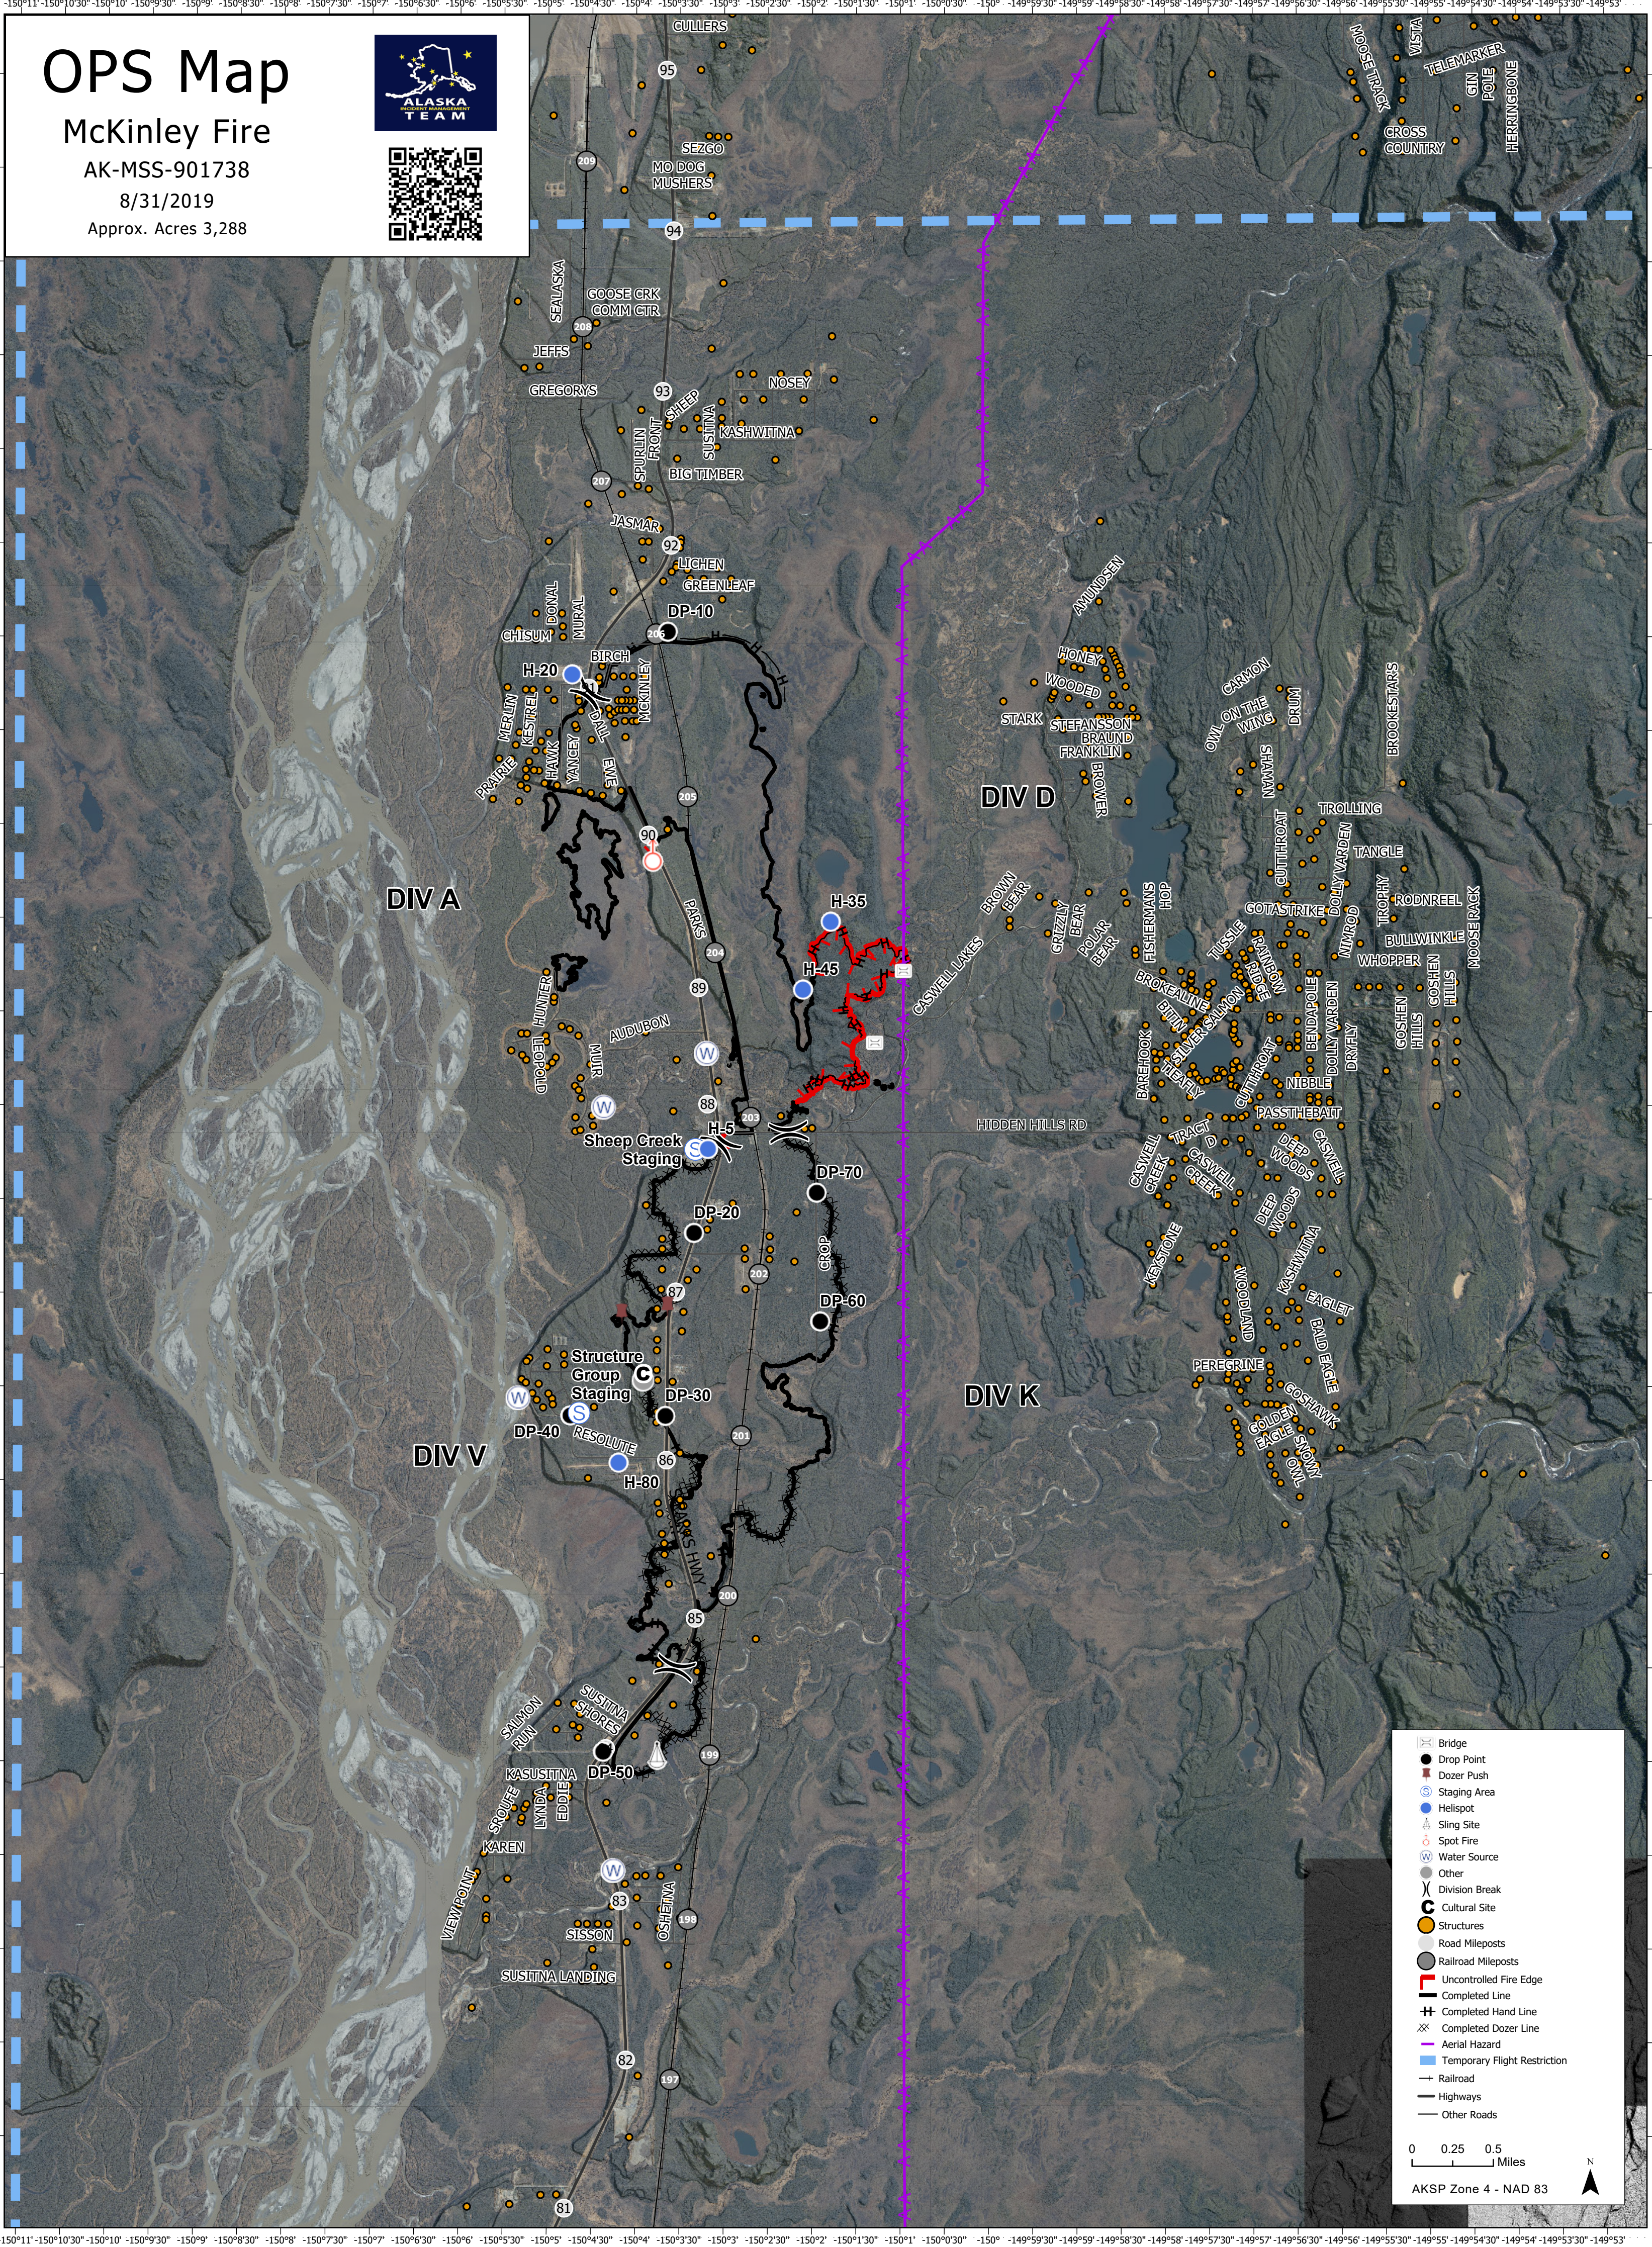

OPS Map

McKinley Fire

AK-MSS-901738

8/31/2019

Approx. Acres 3,288

	Bridge
	Drop Point
	Dozer Push
	Staging Area
	Helispot
	Sling Site
	Spot Fire
	Water Source
	Other
	Division Break
	Cultural Site
	Structures
	Road Mileposts
	Railroad Mileposts
	Uncontrolled Fire Edge
	Completed Line
	Completed Hand Line
	Completed Dozer Line
	Aerial Hazard
	Temporary Flight Restriction
	Railroad
	Highways
	Other Roads

0 0.25 0.5 Miles

AKSP Zone 4 - NAD 83