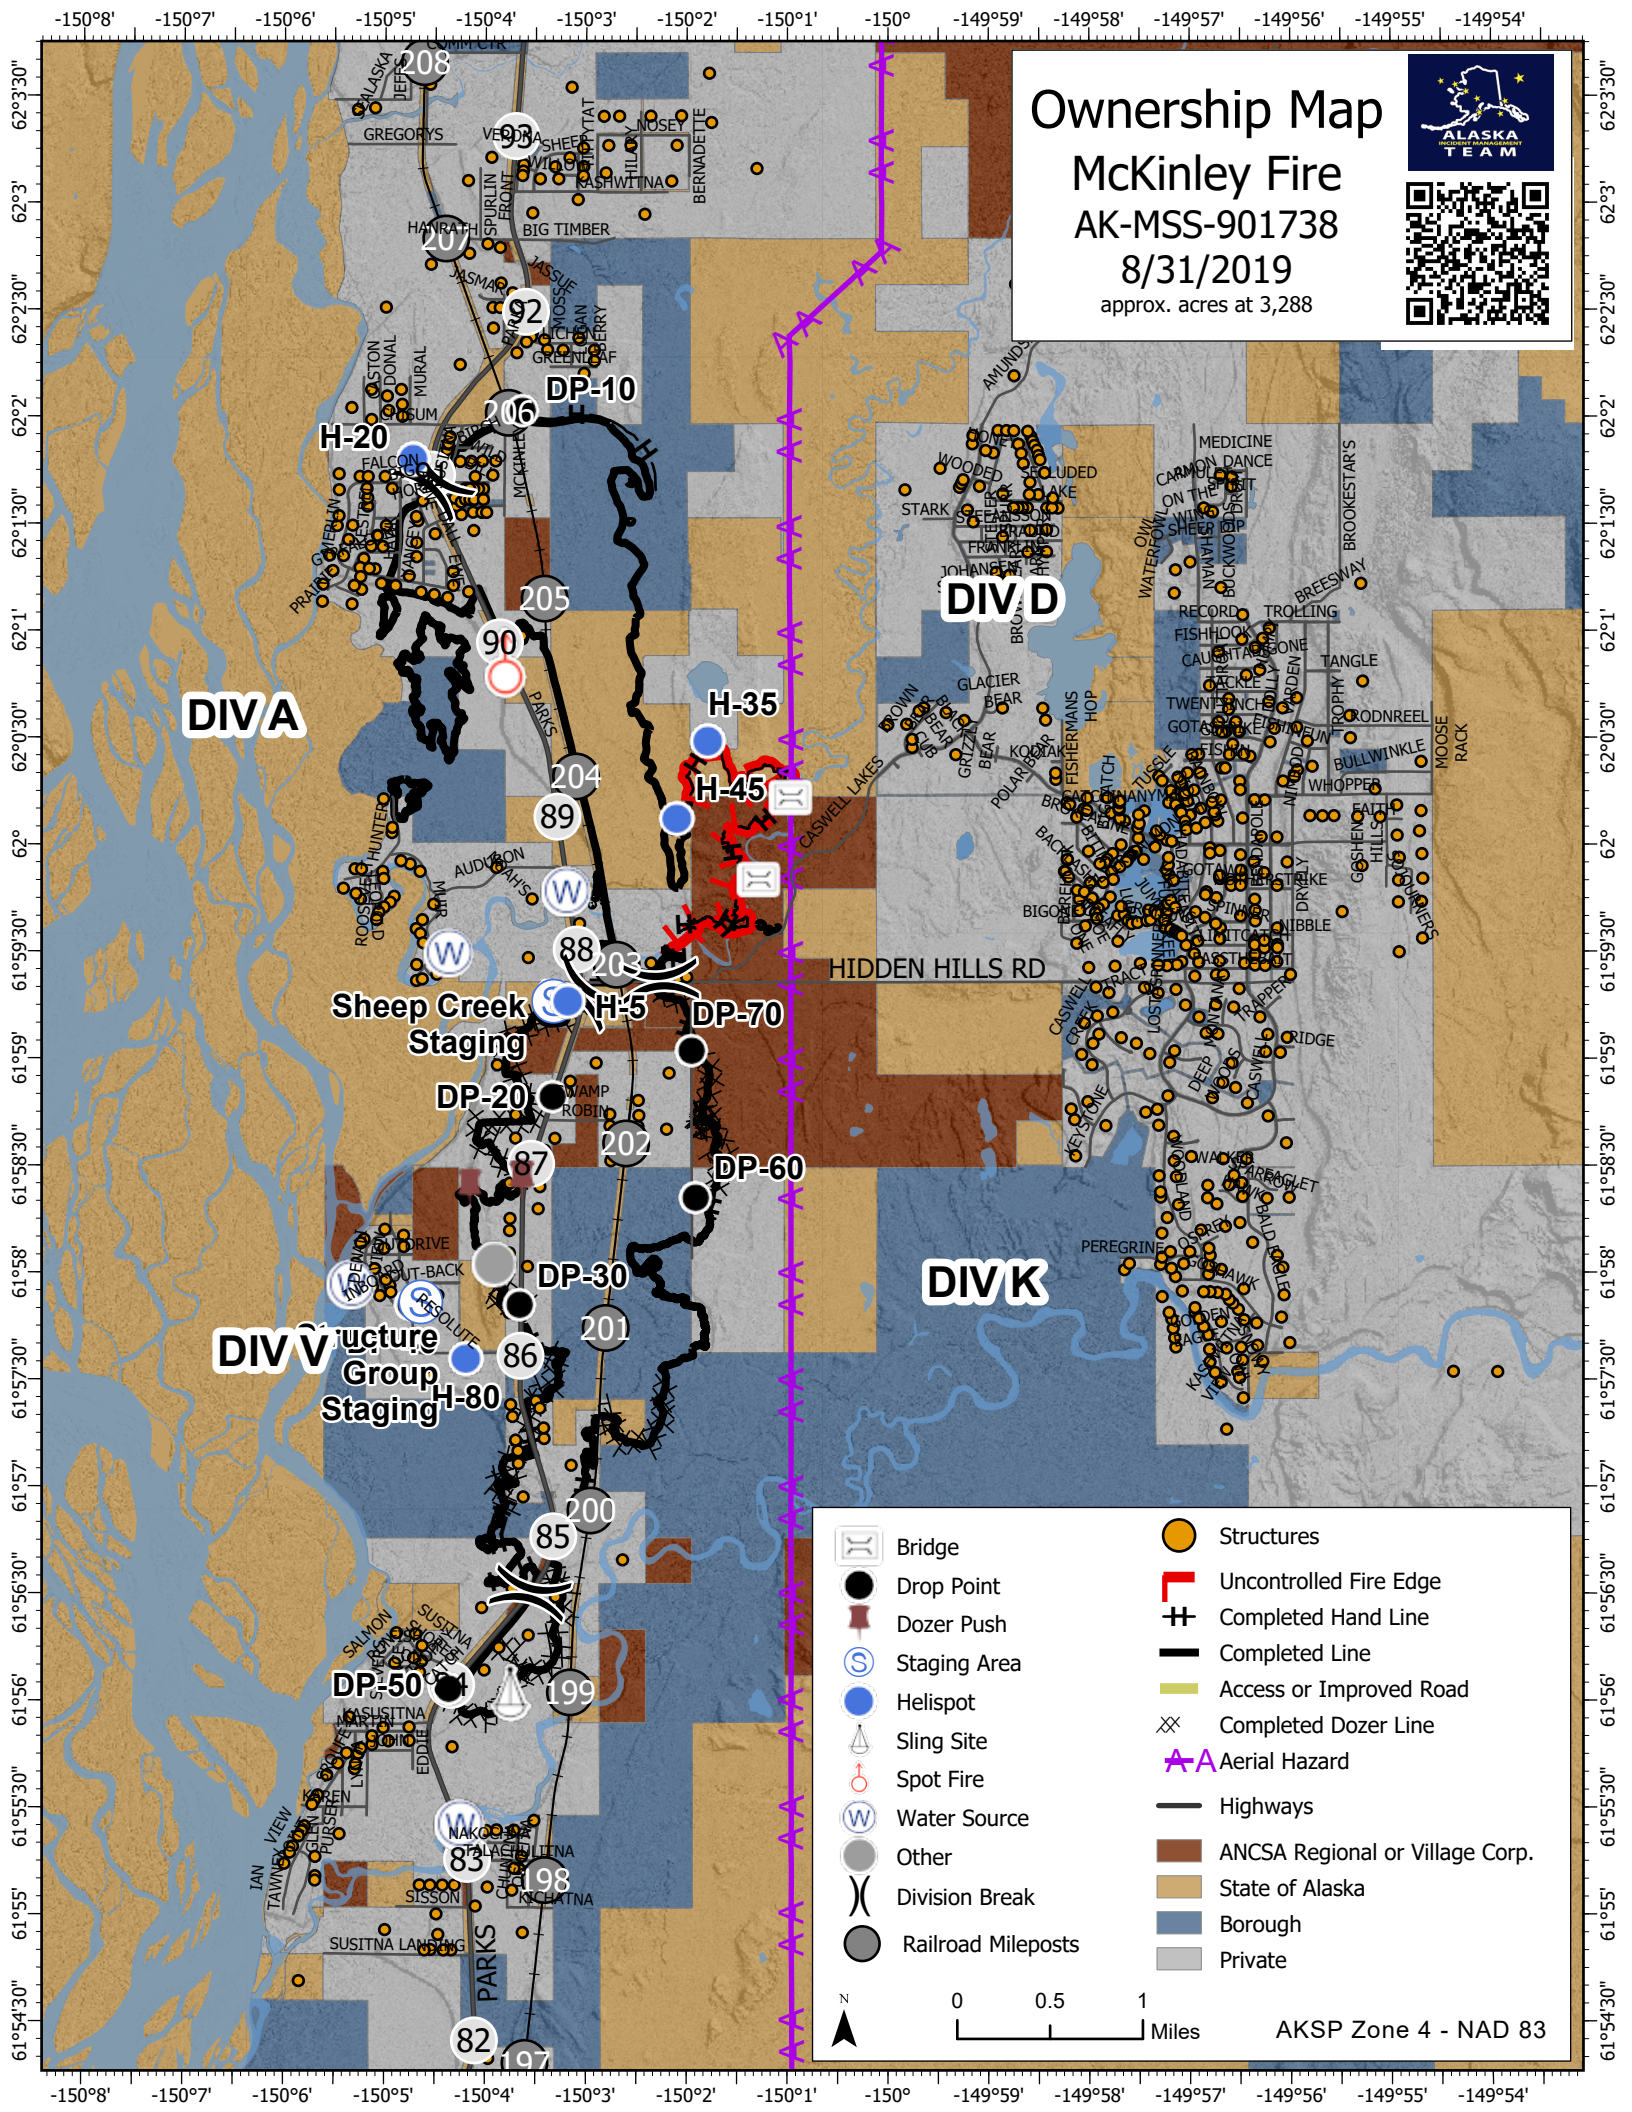

# Ownership Map

## McKinley Fire AK-MSS-901738

8/31/2019  
approx. acres at 3,288

	Bridge		Structures
	Drop Point		Uncontrolled Fire Edge
	Dozer Push		Completed Hand Line
	Staging Area		Completed Line
	Helispot		Access or Improved Road
	Sling Site		Completed Dozer Line
	Spot Fire		Aerial Hazard
	Water Source		Highways
	Other		ANCSA Regional or Village Corp.
	Division Break		State of Alaska
	Railroad Mileposts		Borough
			Private

0 0.5 1 Miles  
AKSP Zone 4 - NAD 83