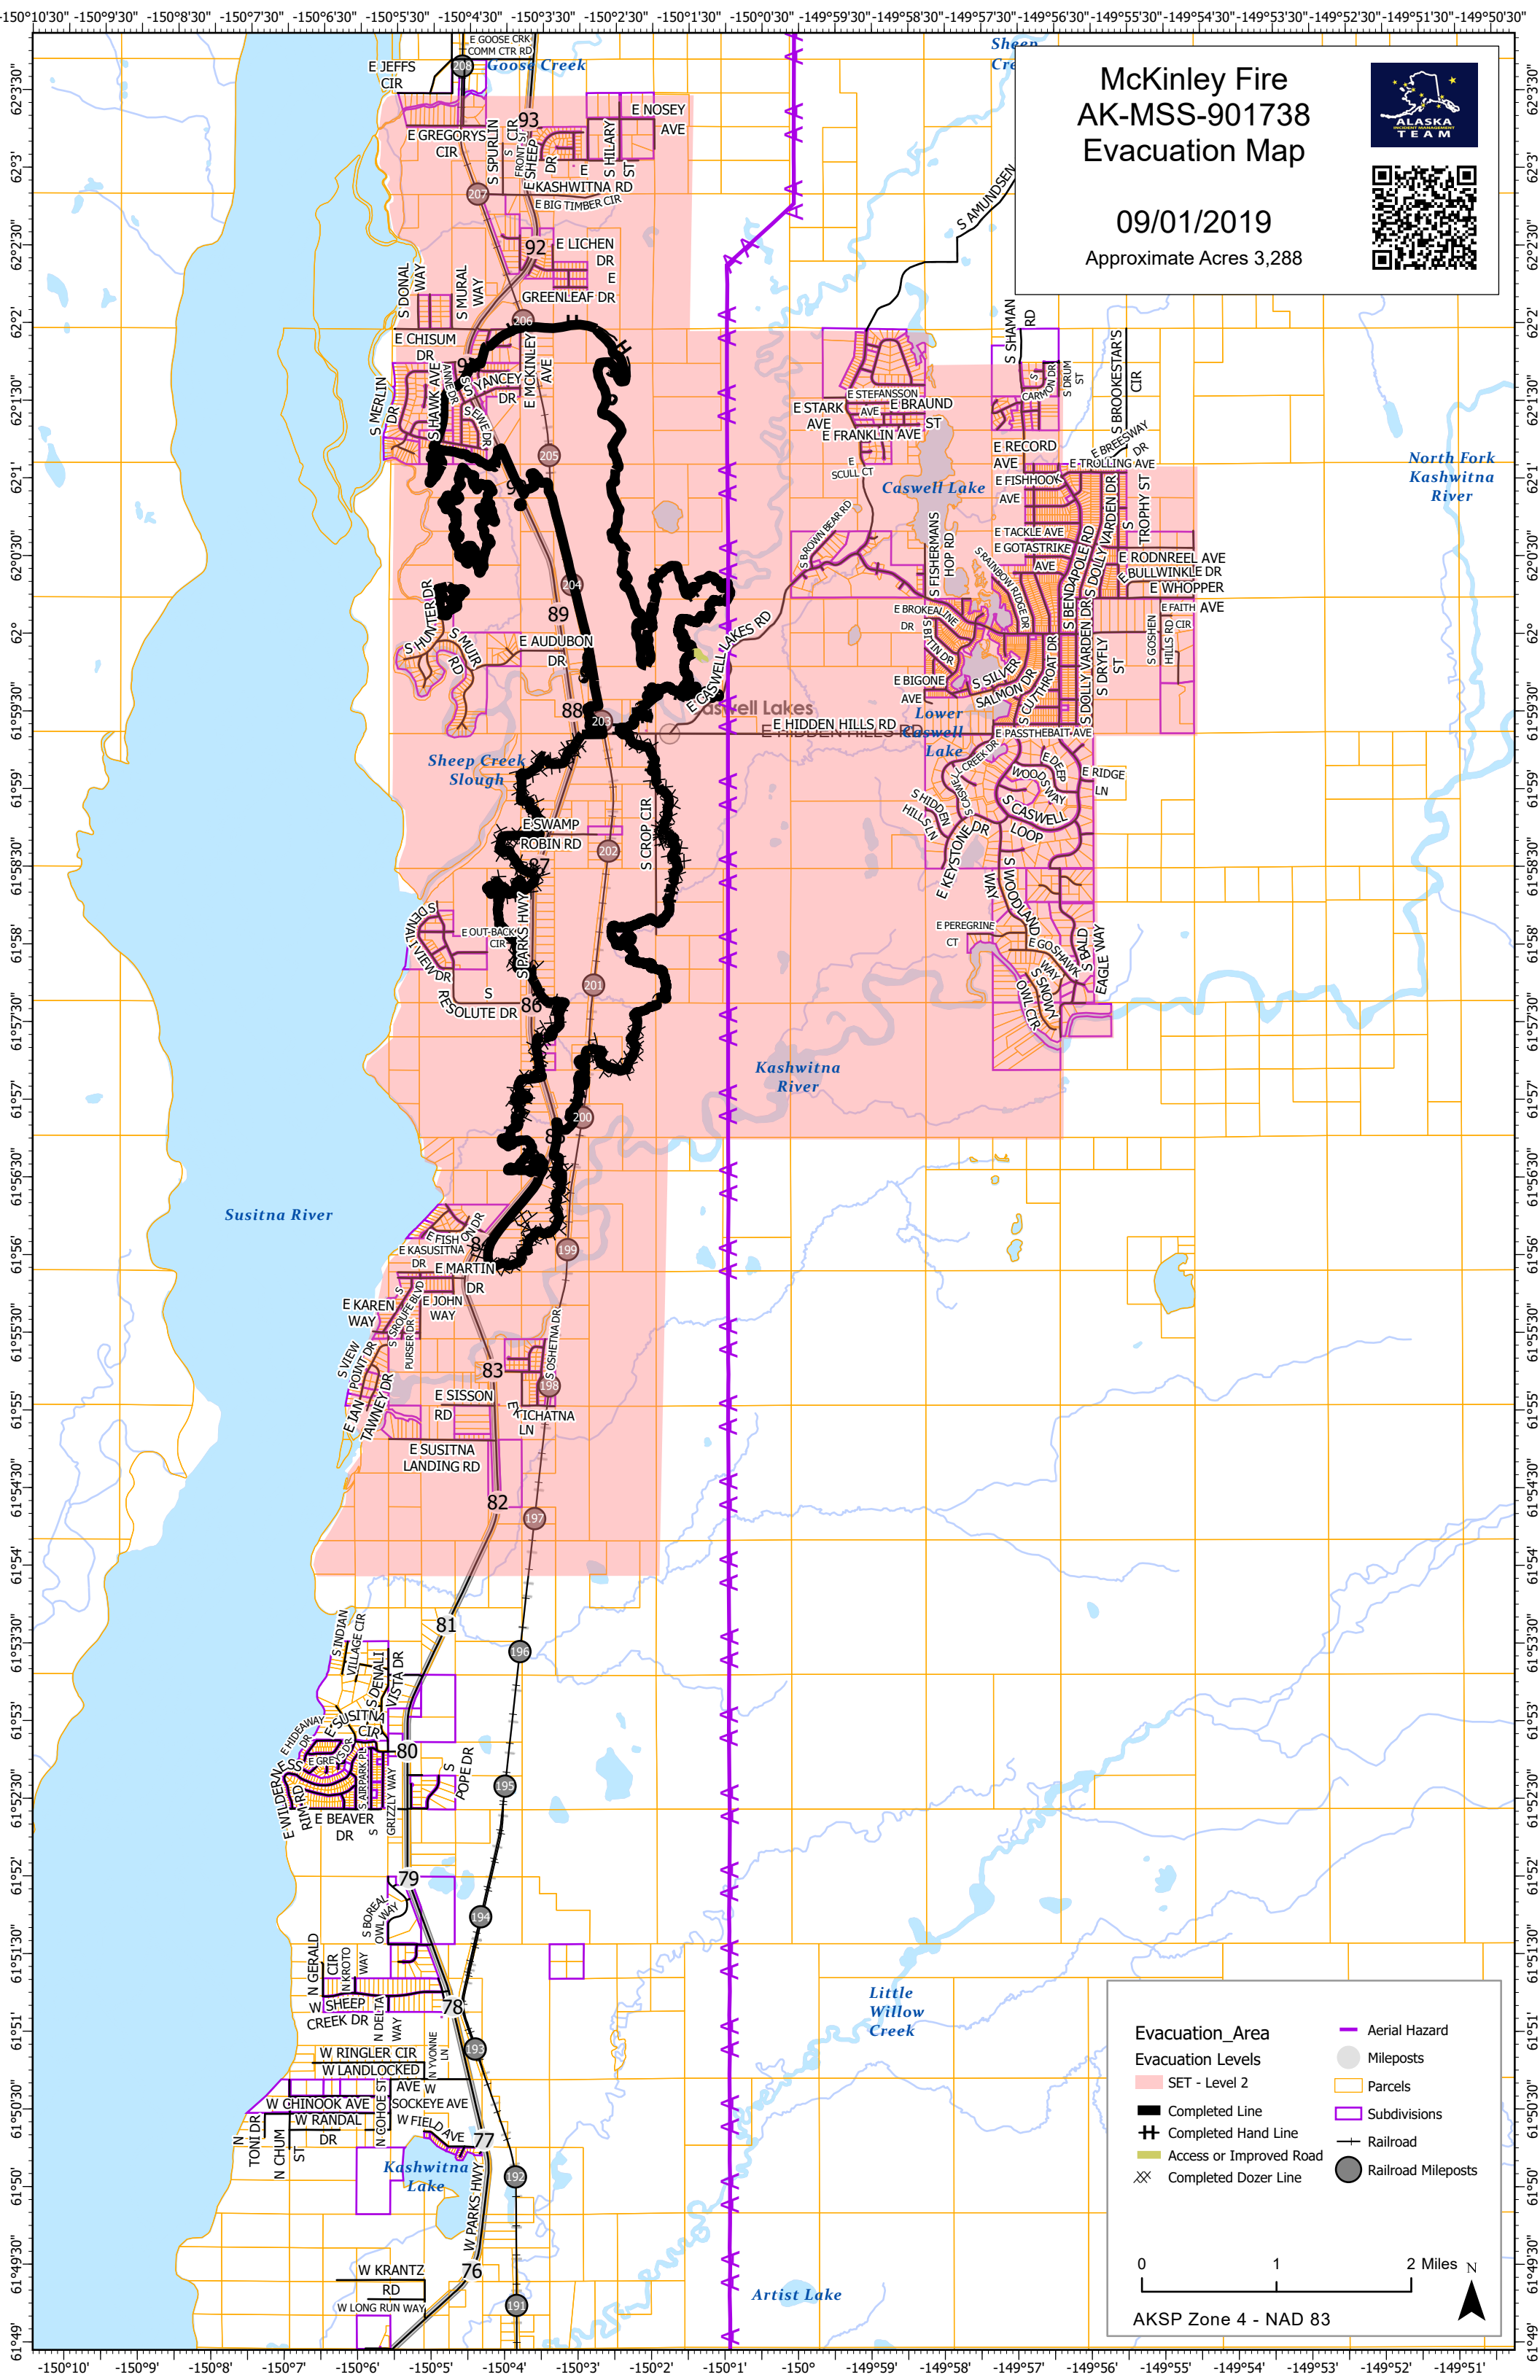

McKinley Fire AK-MSS-901738 Evacuation Map

09/01/2019

Approximate Acres 3,288

Evacuation Area

- Evacuation Levels
- SET - Level 2
- Completed Line
- Completed Hand Line
- Access or Improved Road
- Completed Dozer Line

Legend

- Aerial Hazard
- Mileposts
- Parcels
- Subdivisions
- Railroad
- Railroad Mileposts

0 1 2 Miles N

AKSP Zone 4 - NAD 83