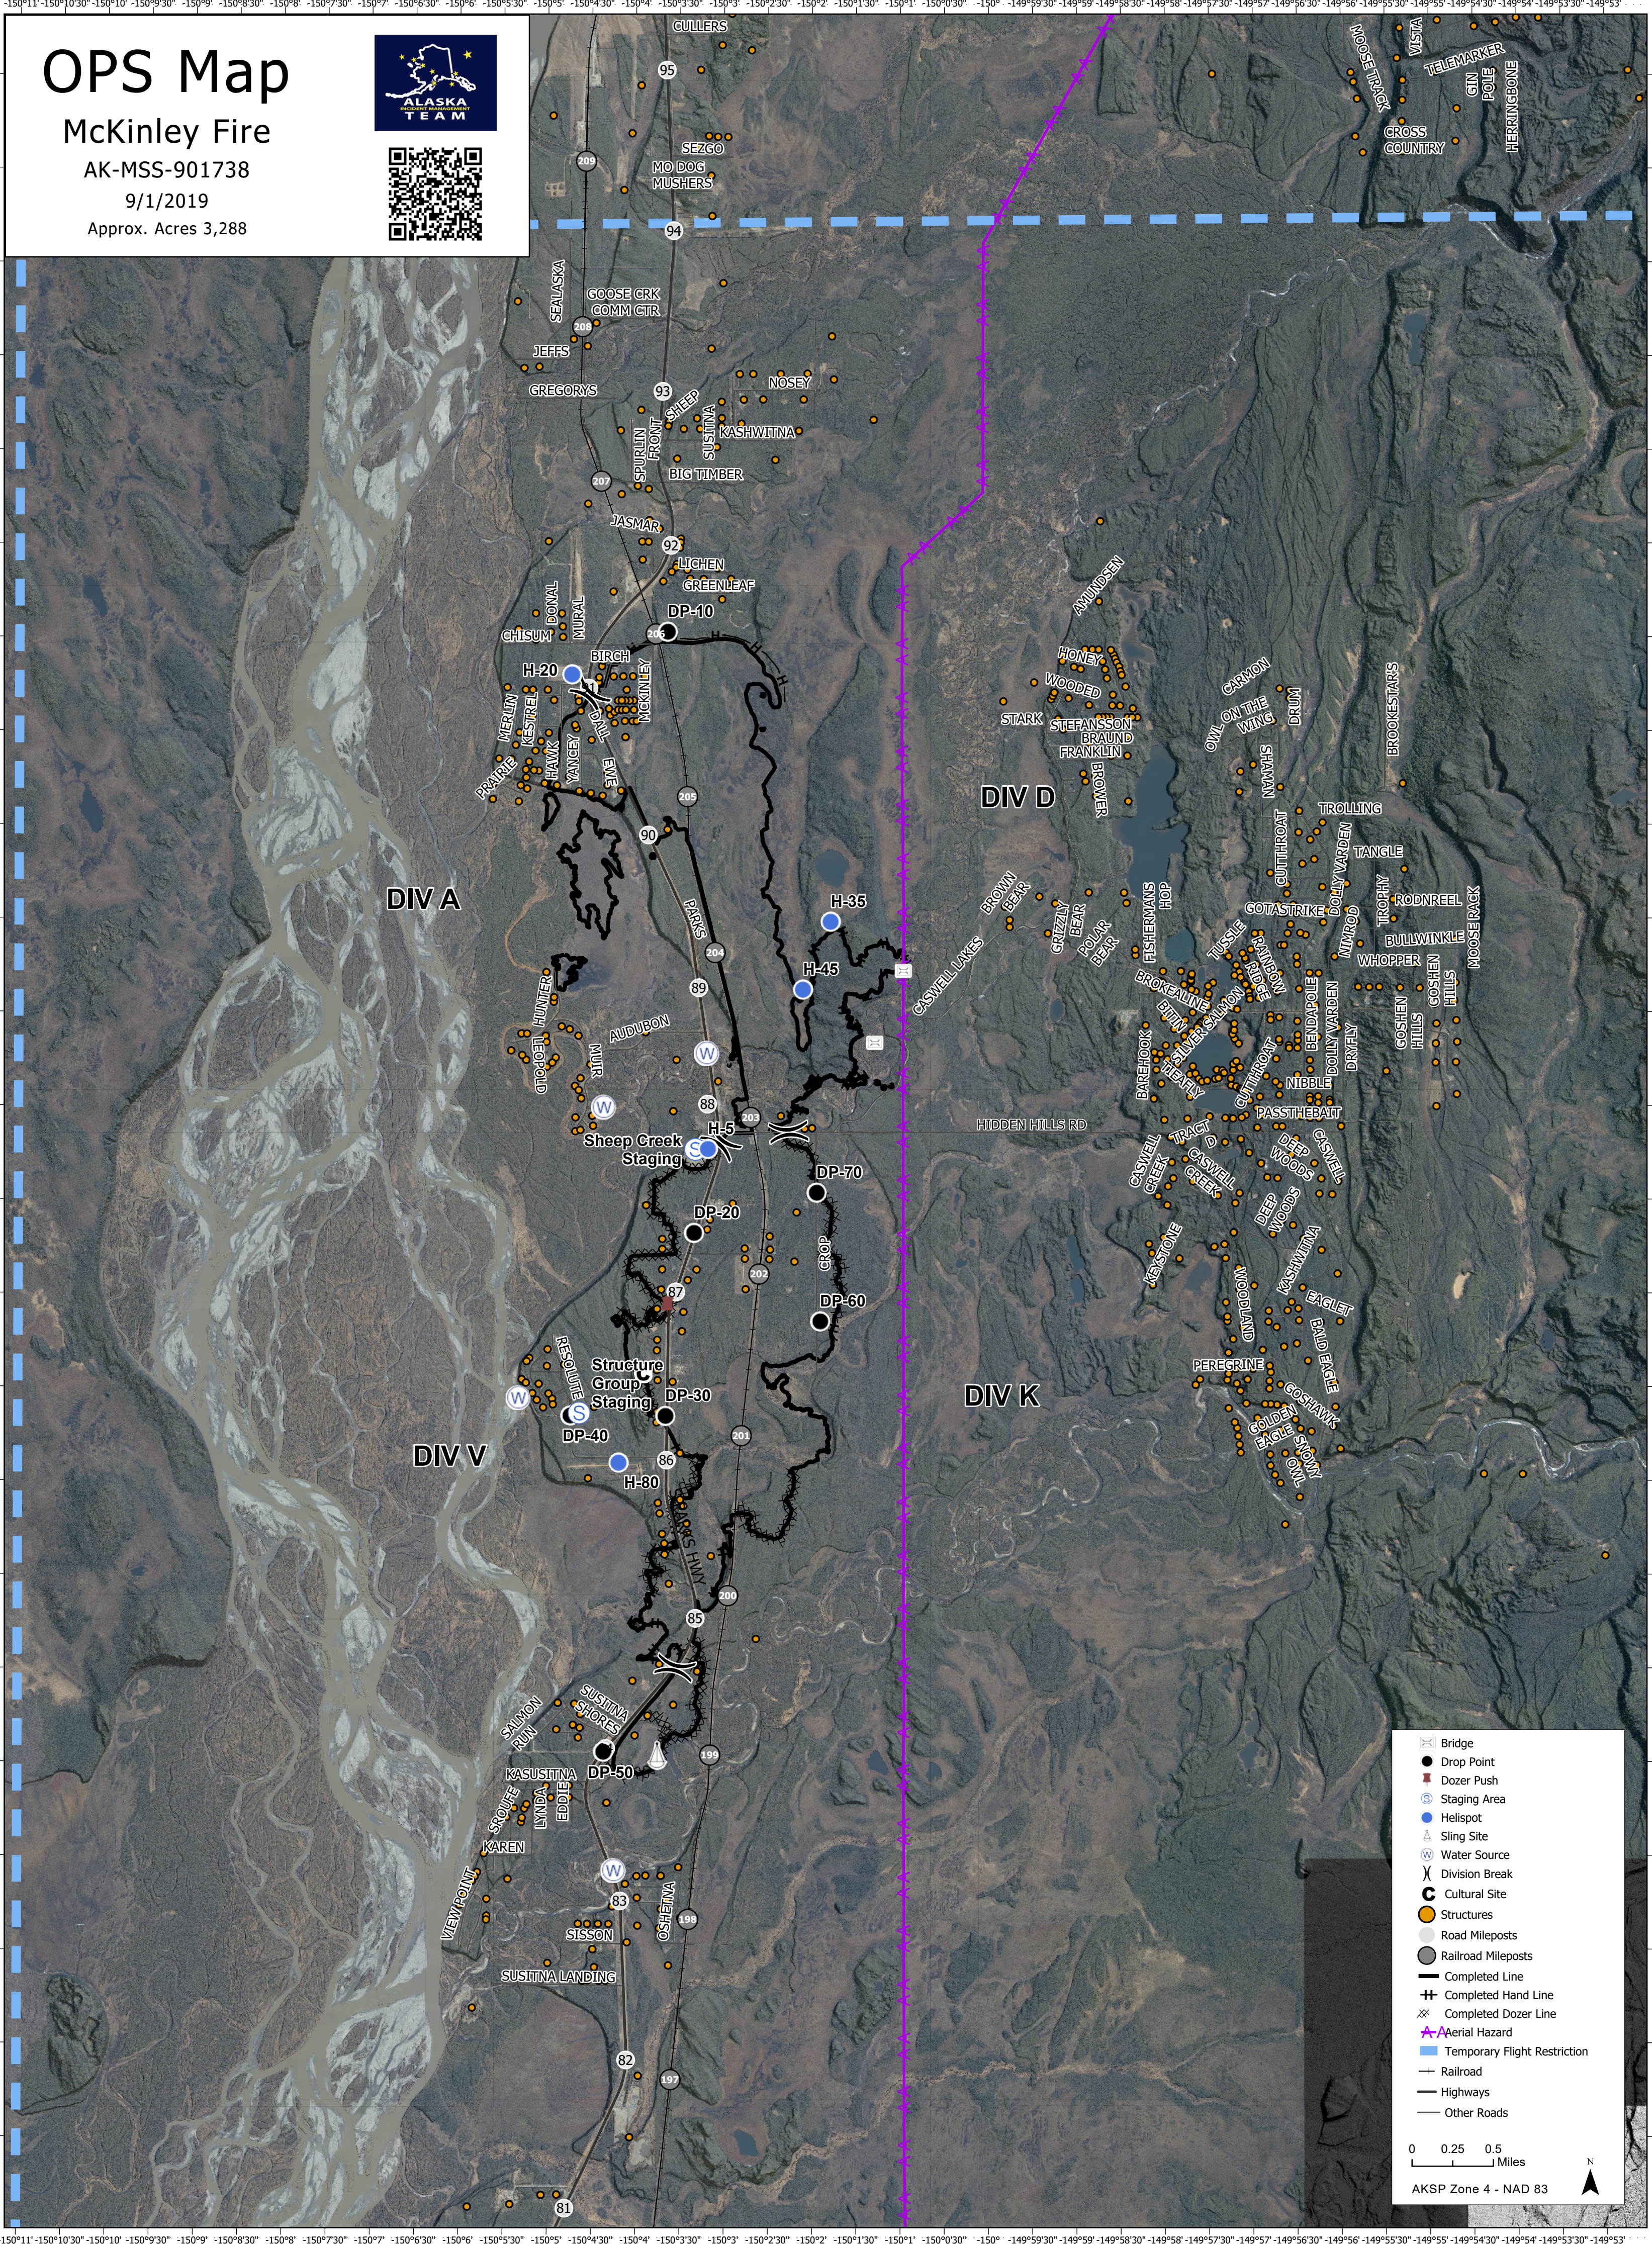

OPS Map

McKinley Fire

AK-MSS-901738

9/1/2019

Approx. Acres 3,288

	Bridge
	Drop Point
	Dozer Push
	Staging Area
	Helispot
	Sling Site
	Water Source
	Division Break
	Cultural Site
	Structures
	Road Mileposts
	Railroad Mileposts
	Completed Line
	Completed Hand Line
	Completed Dozer Line
	Aerial Hazard
	Temporary Flight Restriction
	Railroad
	Highways
	Other Roads

0 0.25 0.5 Miles

AKSP Zone 4 - NAD 83