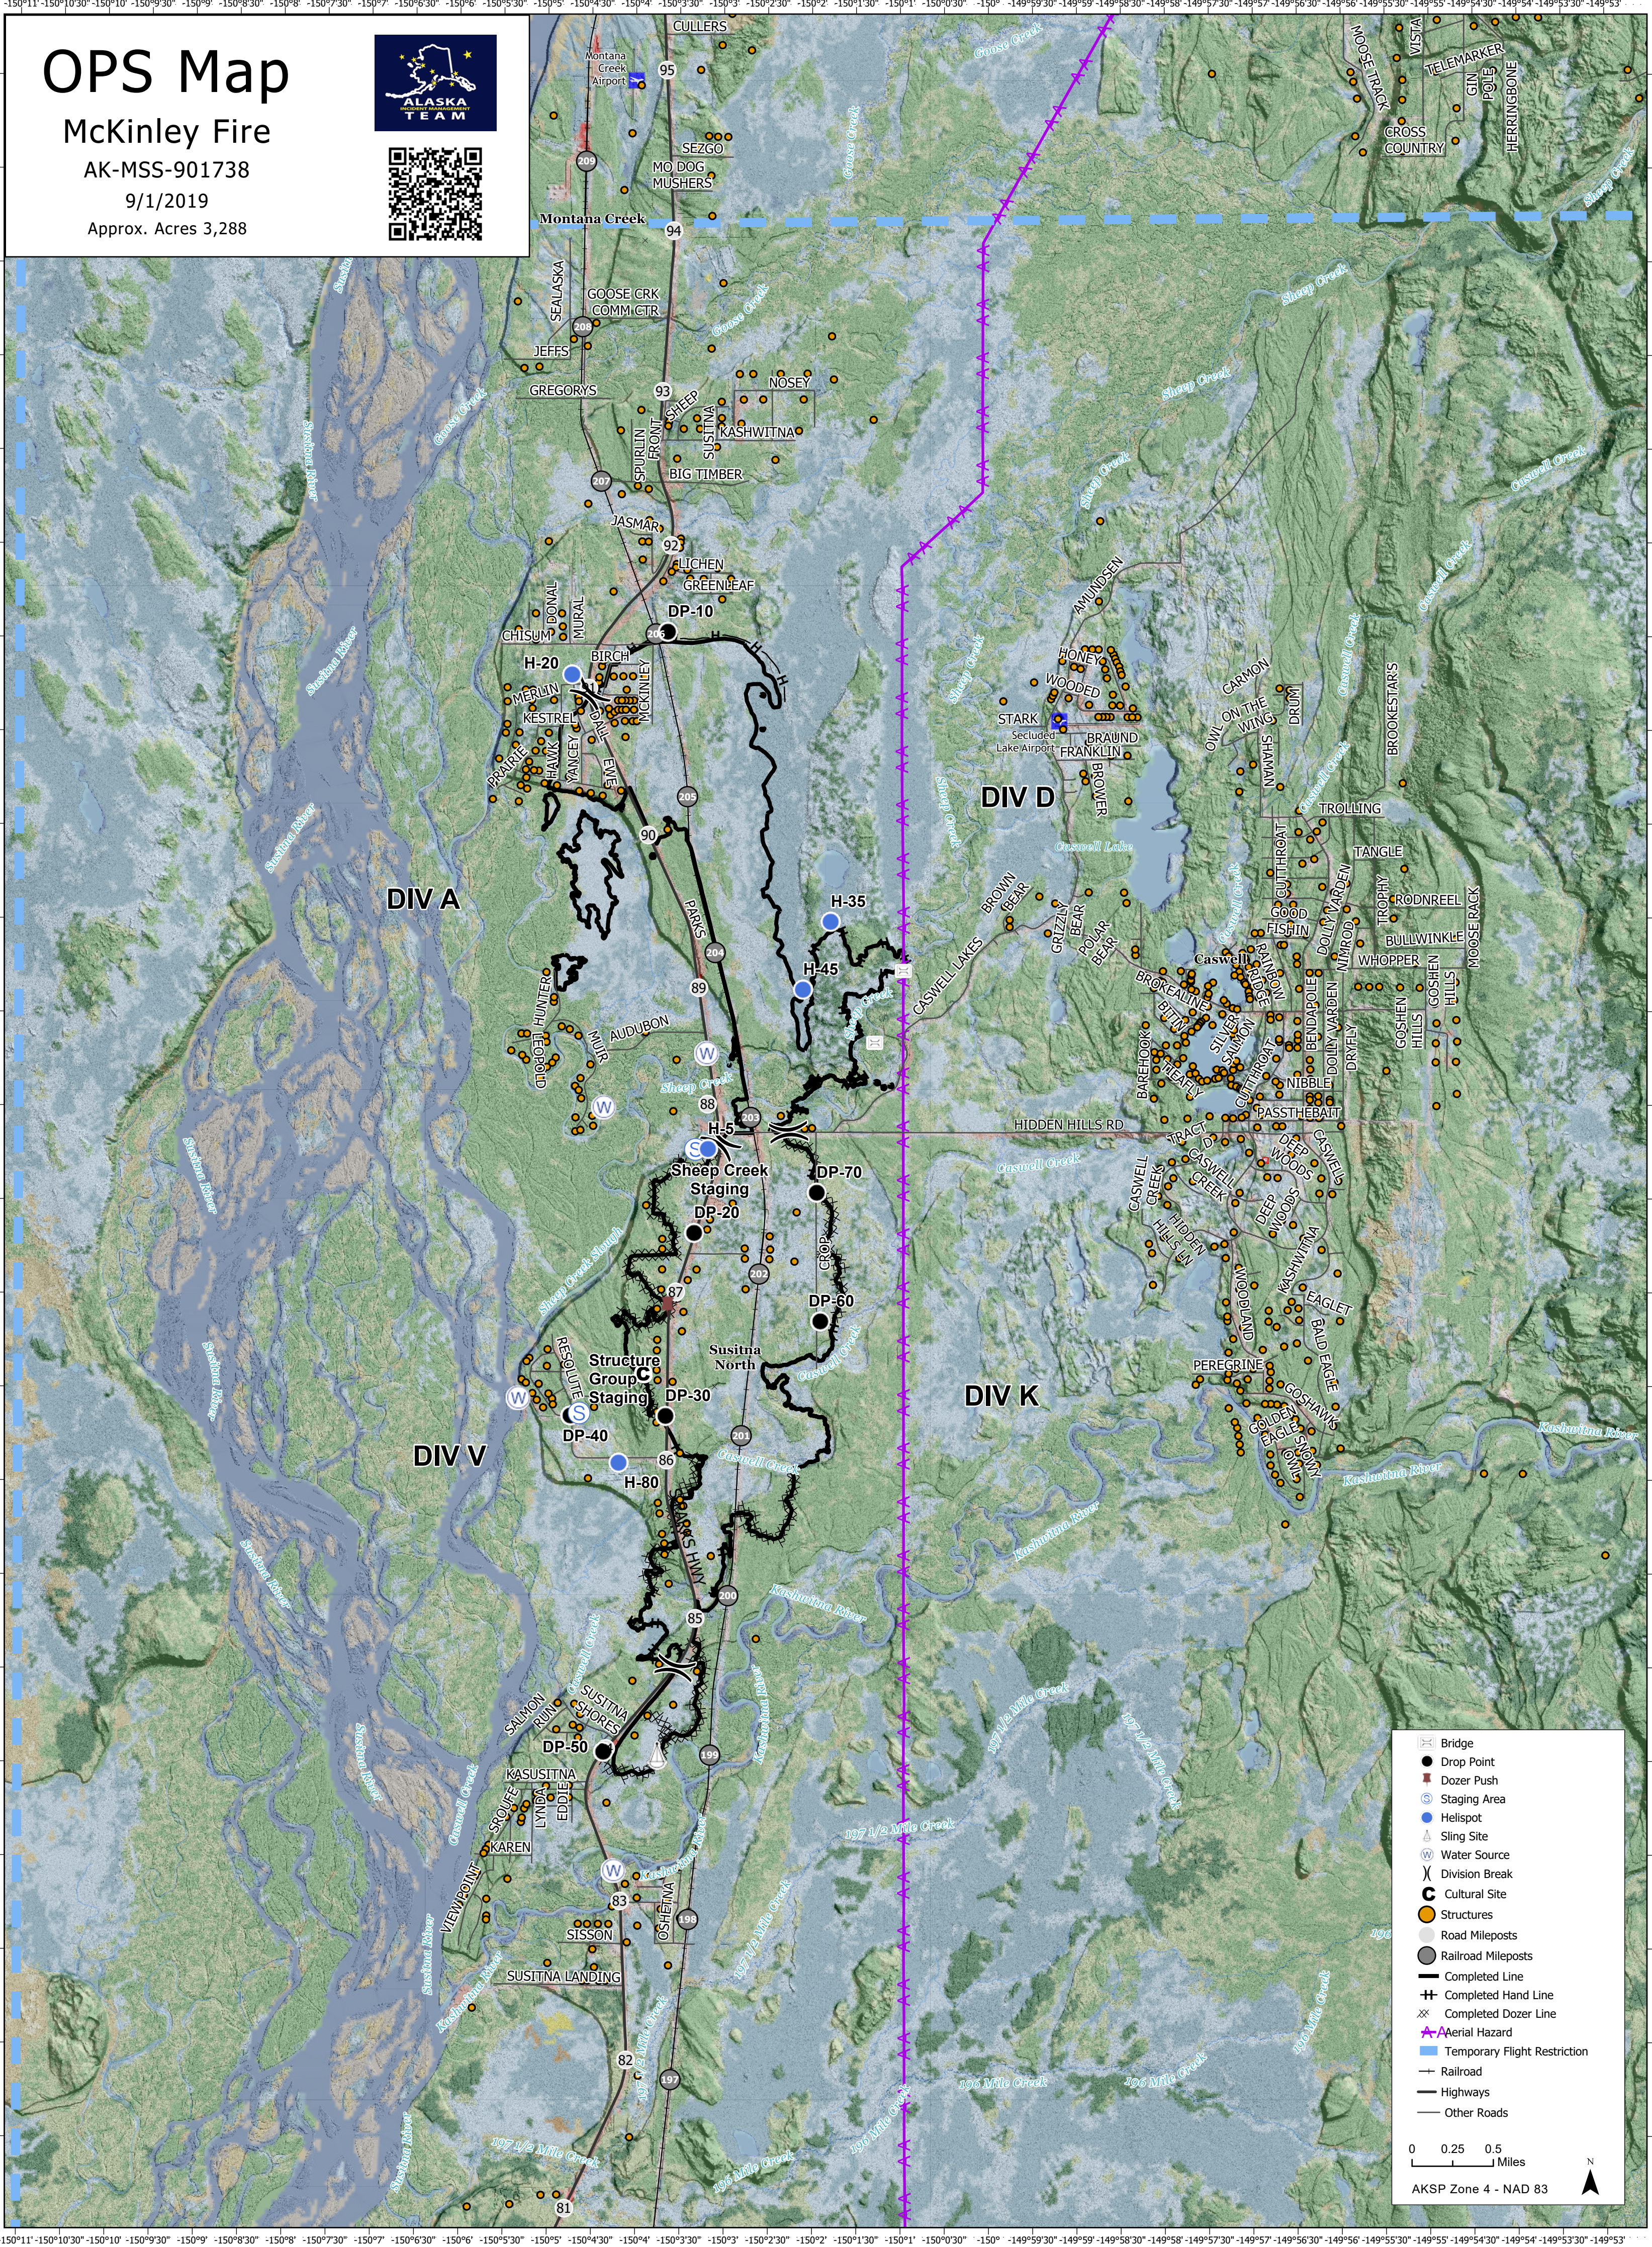

OPS Map

McKinley Fire

AK-MSS-901738

9/1/2019

Approx. Acres 3,288

	Bridge
	Drop Point
	Dozer Push
	Staging Area
	Helispot
	Sling Site
	Water Source
	Division Break
	Cultural Site
	Structures
	Road Mileposts
	Railroad Mileposts
	Completed Line
	Completed Hand Line
	Completed Dozer Line
	Aerial Hazard
	Temporary Flight Restriction
	Railroad
	Highways
	Other Roads

0 0.25 0.5 Miles

AKSP Zone 4 - NAD 83