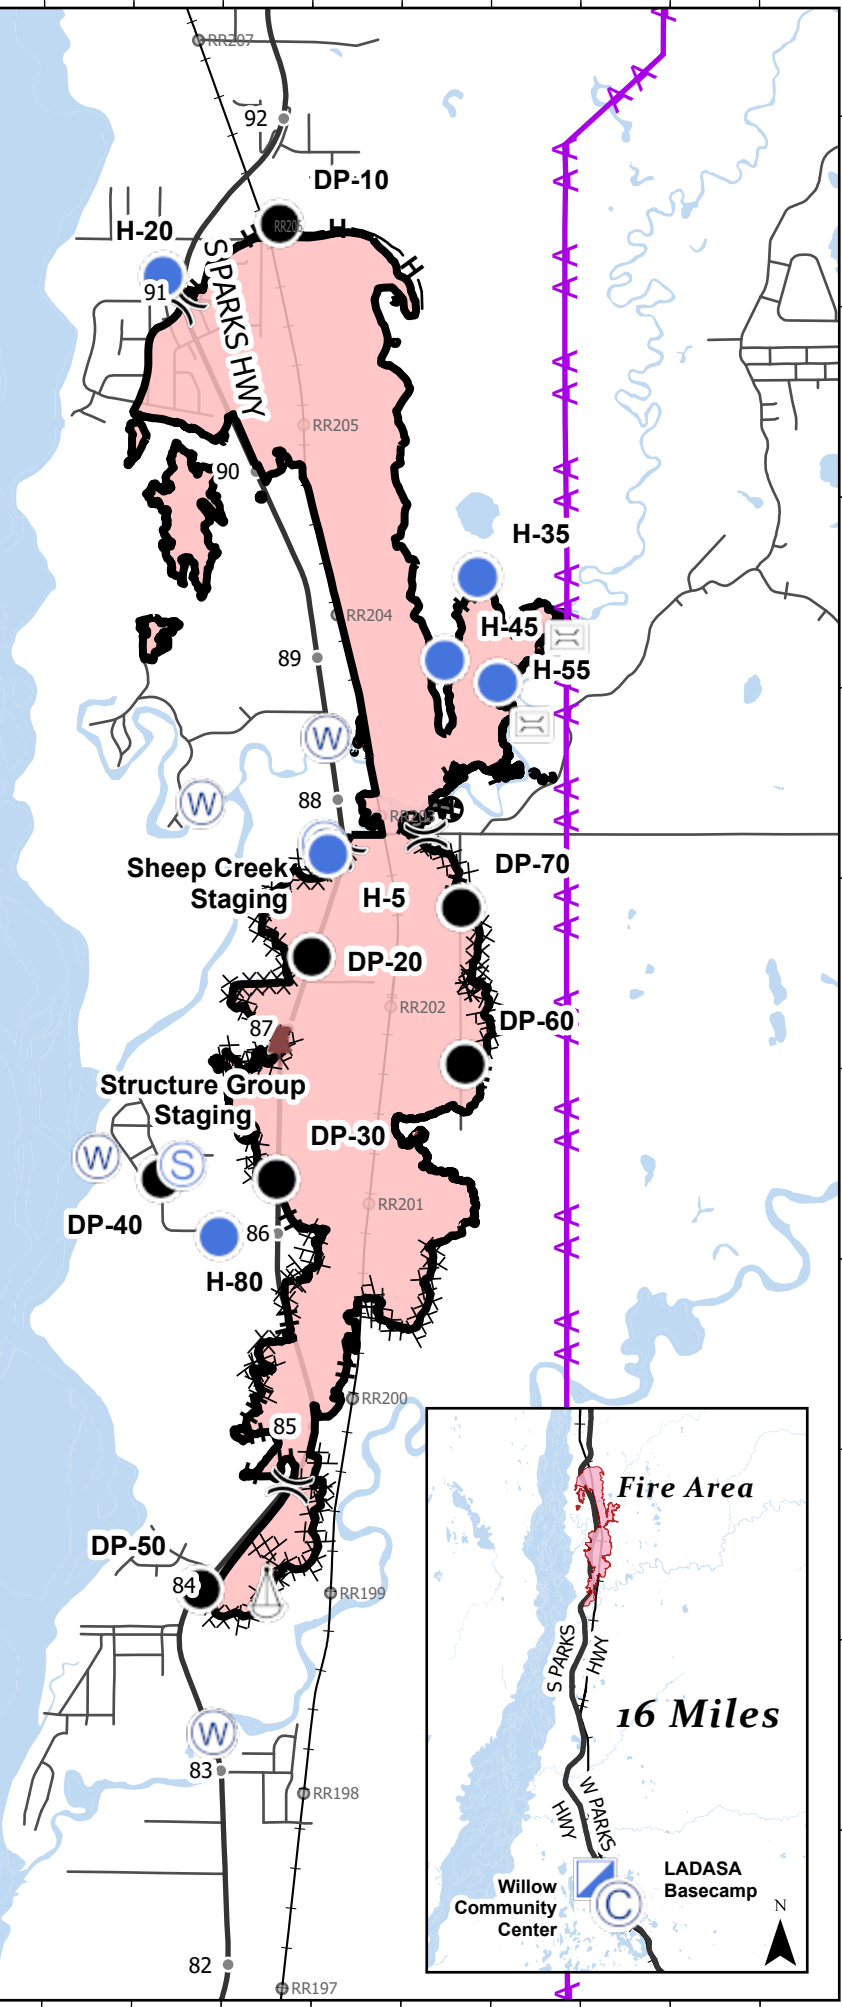

150°12'W

150°6'W

150°W

**Northern Rockies Incident Management Team**

# IAP

## McKinley Fire

AK-MSS-901738

9/2/2019

approx. acres at 3,288

- Bridge
- Division Break
- Dozer Push
- Drop Point
- Helispot
- Sling Site
- Staging Area
- Water Source
- Road Mileposts
- Railroad Mileposts
- Camp
- Incident Command Post
- Completed Line
- Completed Hand Line
- Access or Improved Road
- Completed Dozer Line
- Aerial Hazard
- Other
- Highways
- Other Roads
- Railroad
- Wildfire Daily Fire Perimeter

150°12'W

150°6'W

150°W

62°N

62°N