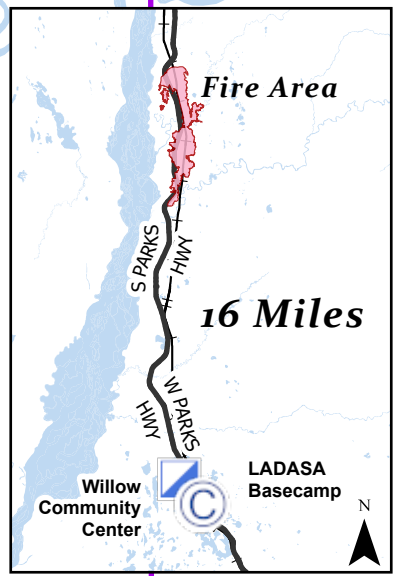

150°12'W

150°6'W

150°W

**Northern Rockies Incident Management Team**

## McKinley Fire

AK-MSS-901738

9/2/2019

approx. acres at 3,288

- Bridge
- Division Break
- Dozer Push
- Drop Point
- Helispot
- Sling Site
- Staging Area
- Water Source
- Road Mileposts
- Railroad Mileposts
- Camp
- Incident Command Post
- Completed Line
- Completed Hand Line
- Access or Improved Road
- Completed Dozer Line
- Aerial Hazard
- Other
- Highways
- Other Roads
- Railroad
- Wildfire Daily Fire Perimeter

150°12'W

150°6'W

150°W

62°N

62°N