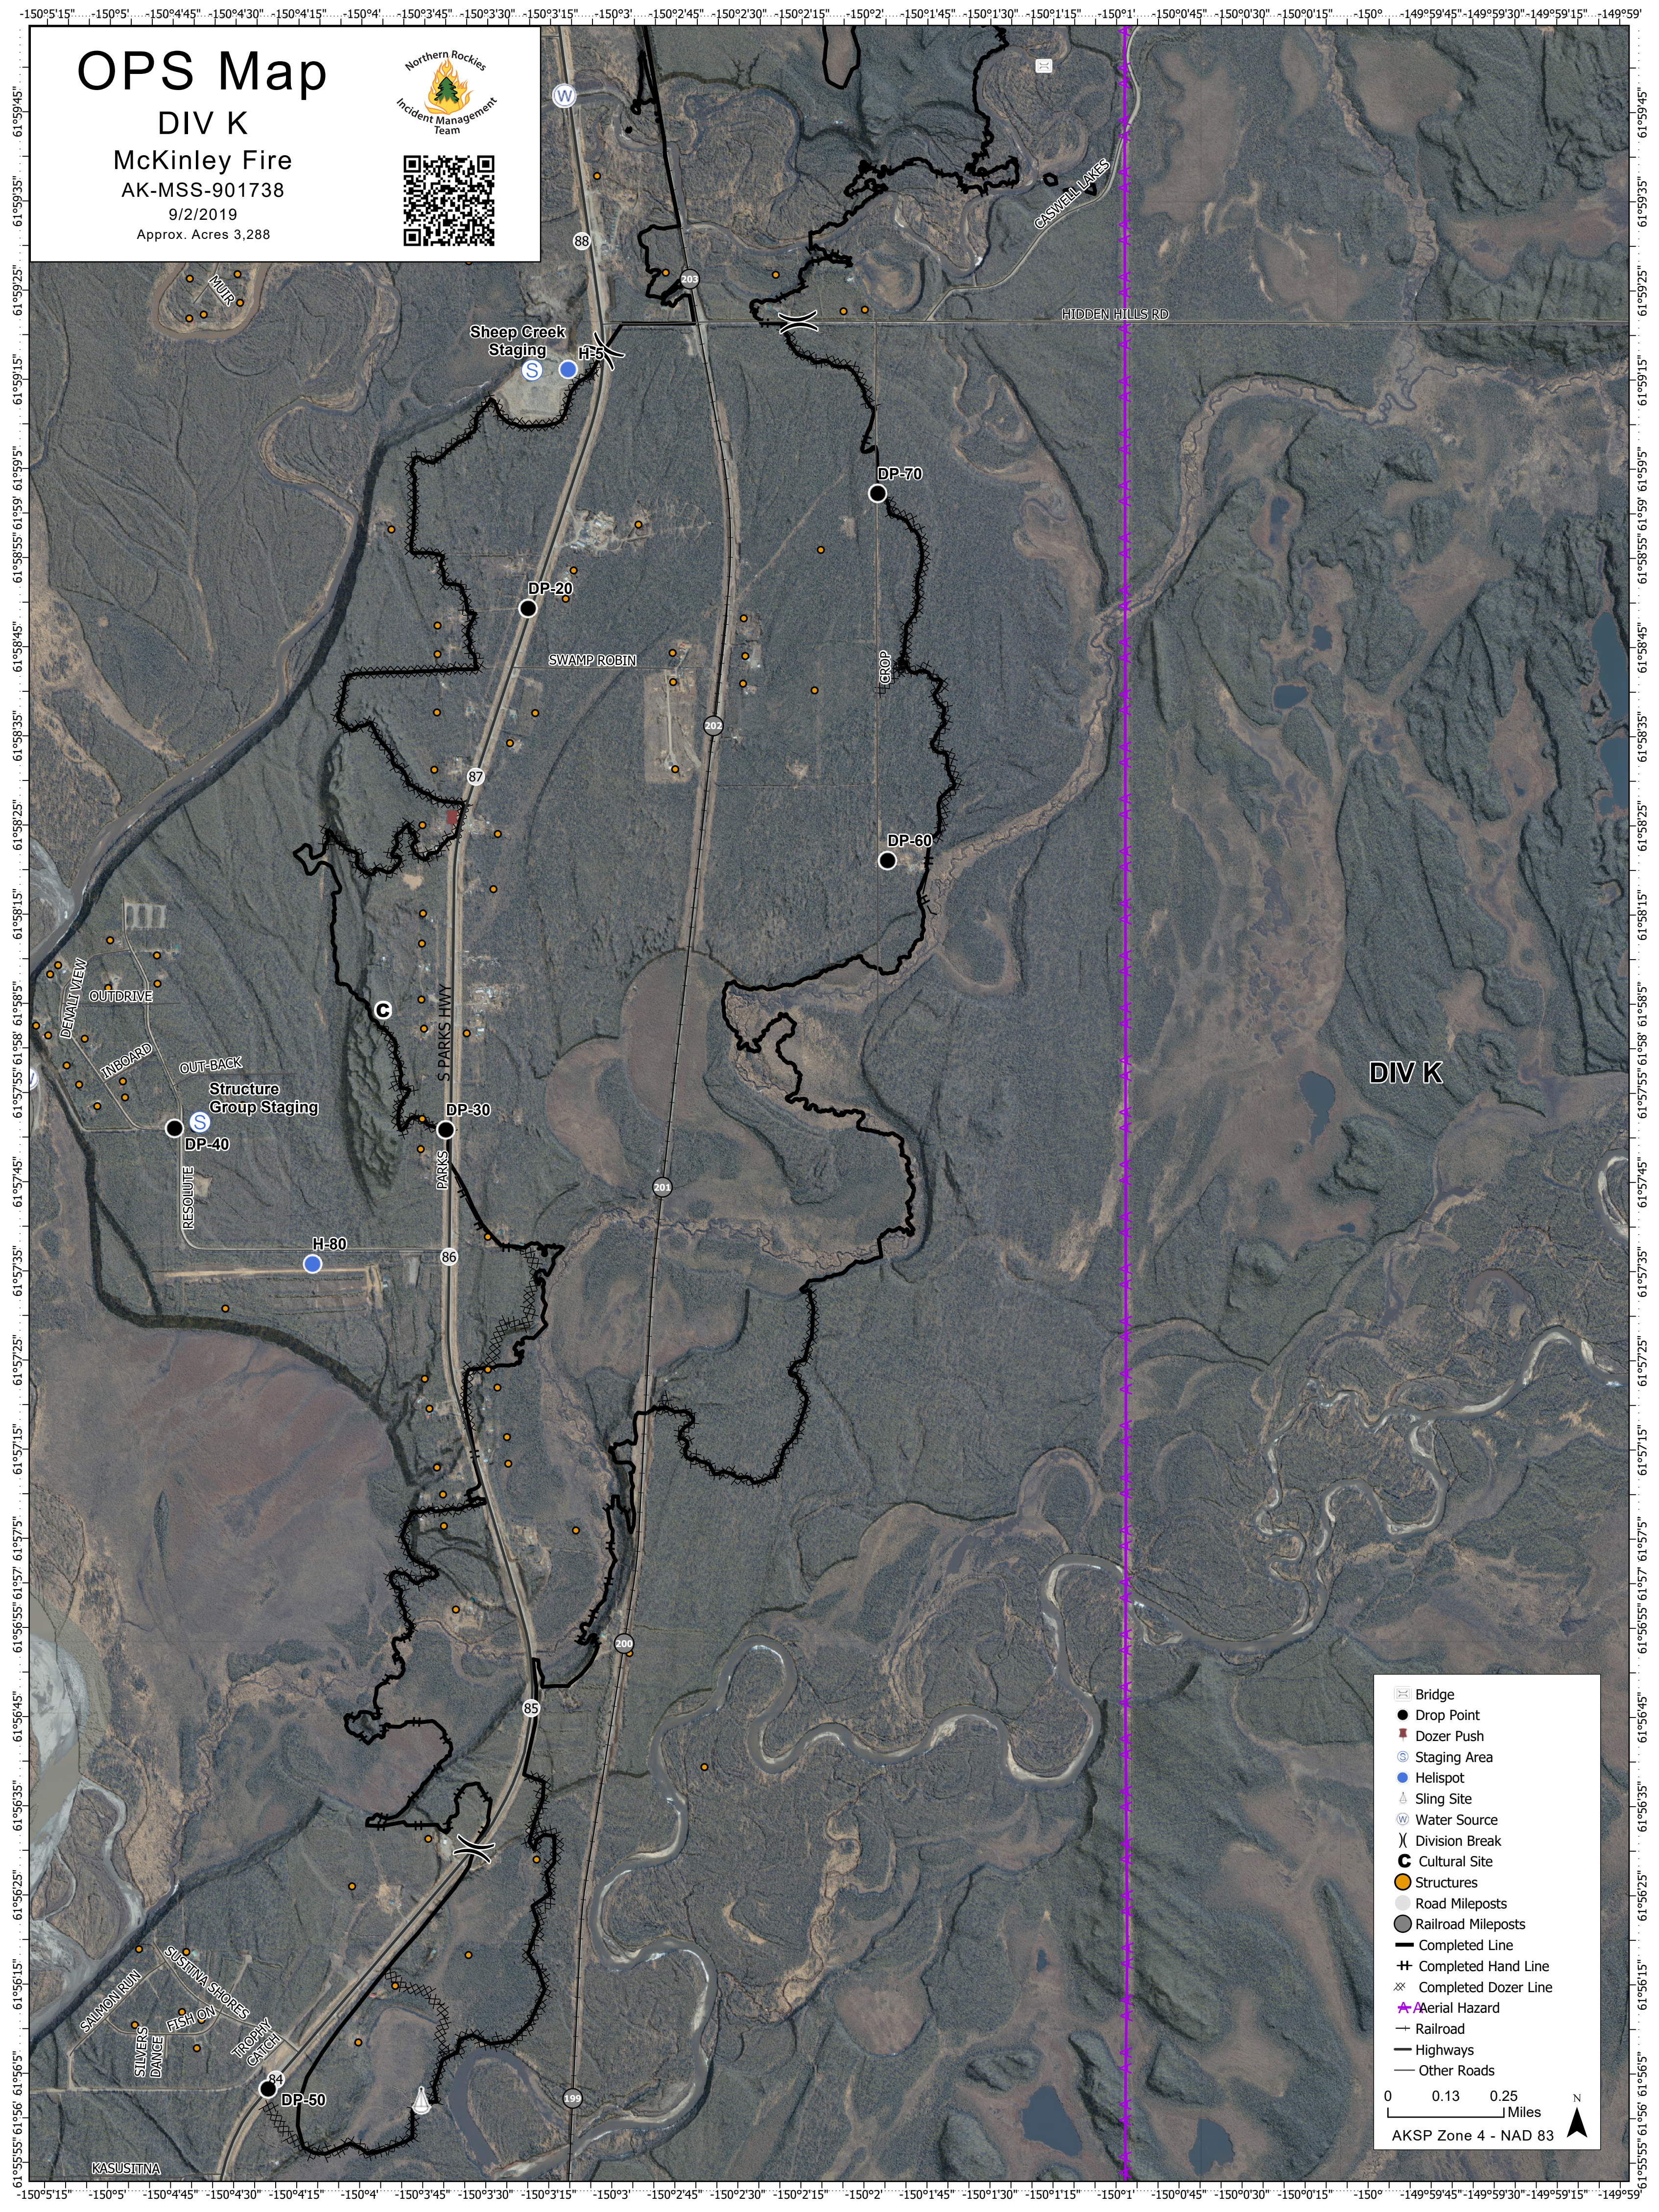

# OPS Map

DIV K

McKinley Fire

AK-MSS-901738

9/2/2019

Approx. Acres 3,288

DIV K

**Legend**

- Bridge
- Drop Point
- Dozer Push
- Staging Area
- Helispot
- Sling Site
- Water Source
- Division Break
- Cultural Site
- Structures
- Road Mileposts
- Railroad Mileposts
- Completed Line
- Completed Hand Line
- Completed Dozer Line
- Aerial Hazard
- Railroad
- Highways
- Other Roads

0 0.13 0.25 Miles

AKSP Zone 4 - NAD 83