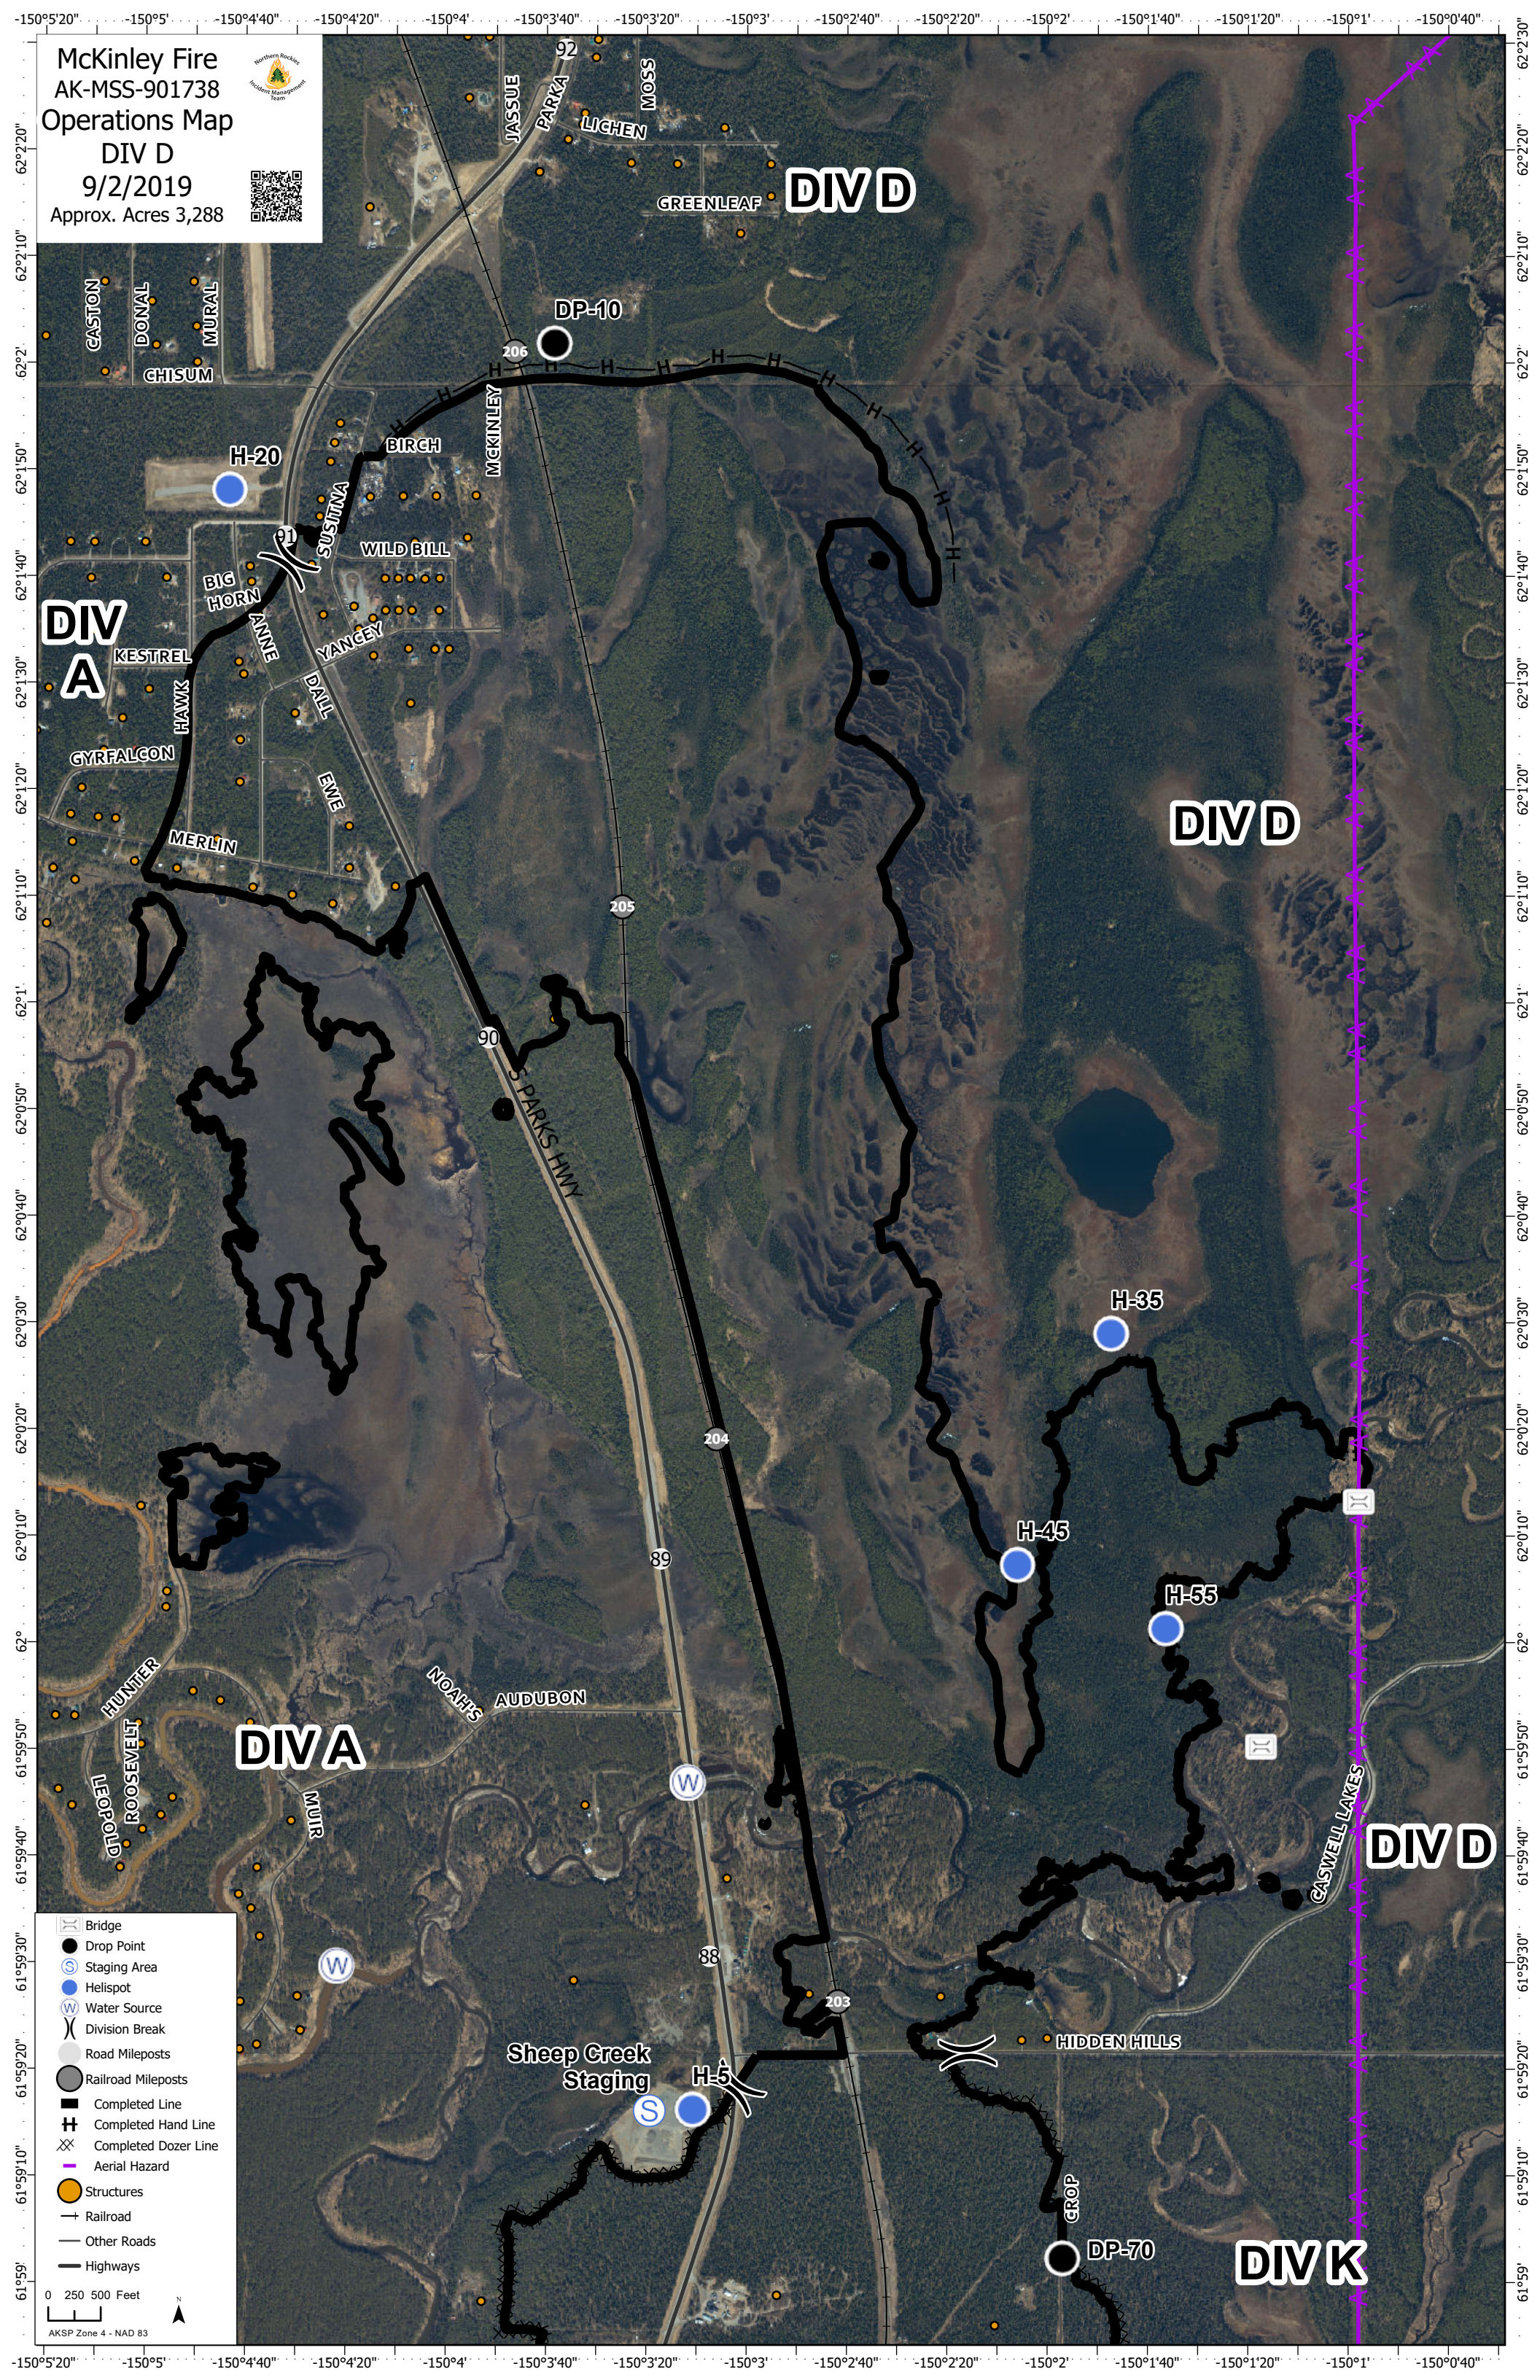

McKinley Fire  
 AK-MSS-901738  
 Operations Map  
 DIV D  
 9/2/2019  
 Approx. Acres 3,288

**DIV A**

**DIV D**

**DIV D**

**DIV A**

**DIV D**

**DIV K**

Bridge  
 Drop Point  
 Staging Area  
 Helispot  
 Water Source  
 Division Break  
 Road Mileposts  
 Railroad Mileposts  
 Completed Line  
 Completed Hand Line  
 Completed Dozer Line  
 Aerial Hazard  
 Structures  
 Railroad  
 Other Roads  
 Highways

0 250 500 Feet

AKSP Zone 4 - NAD 83