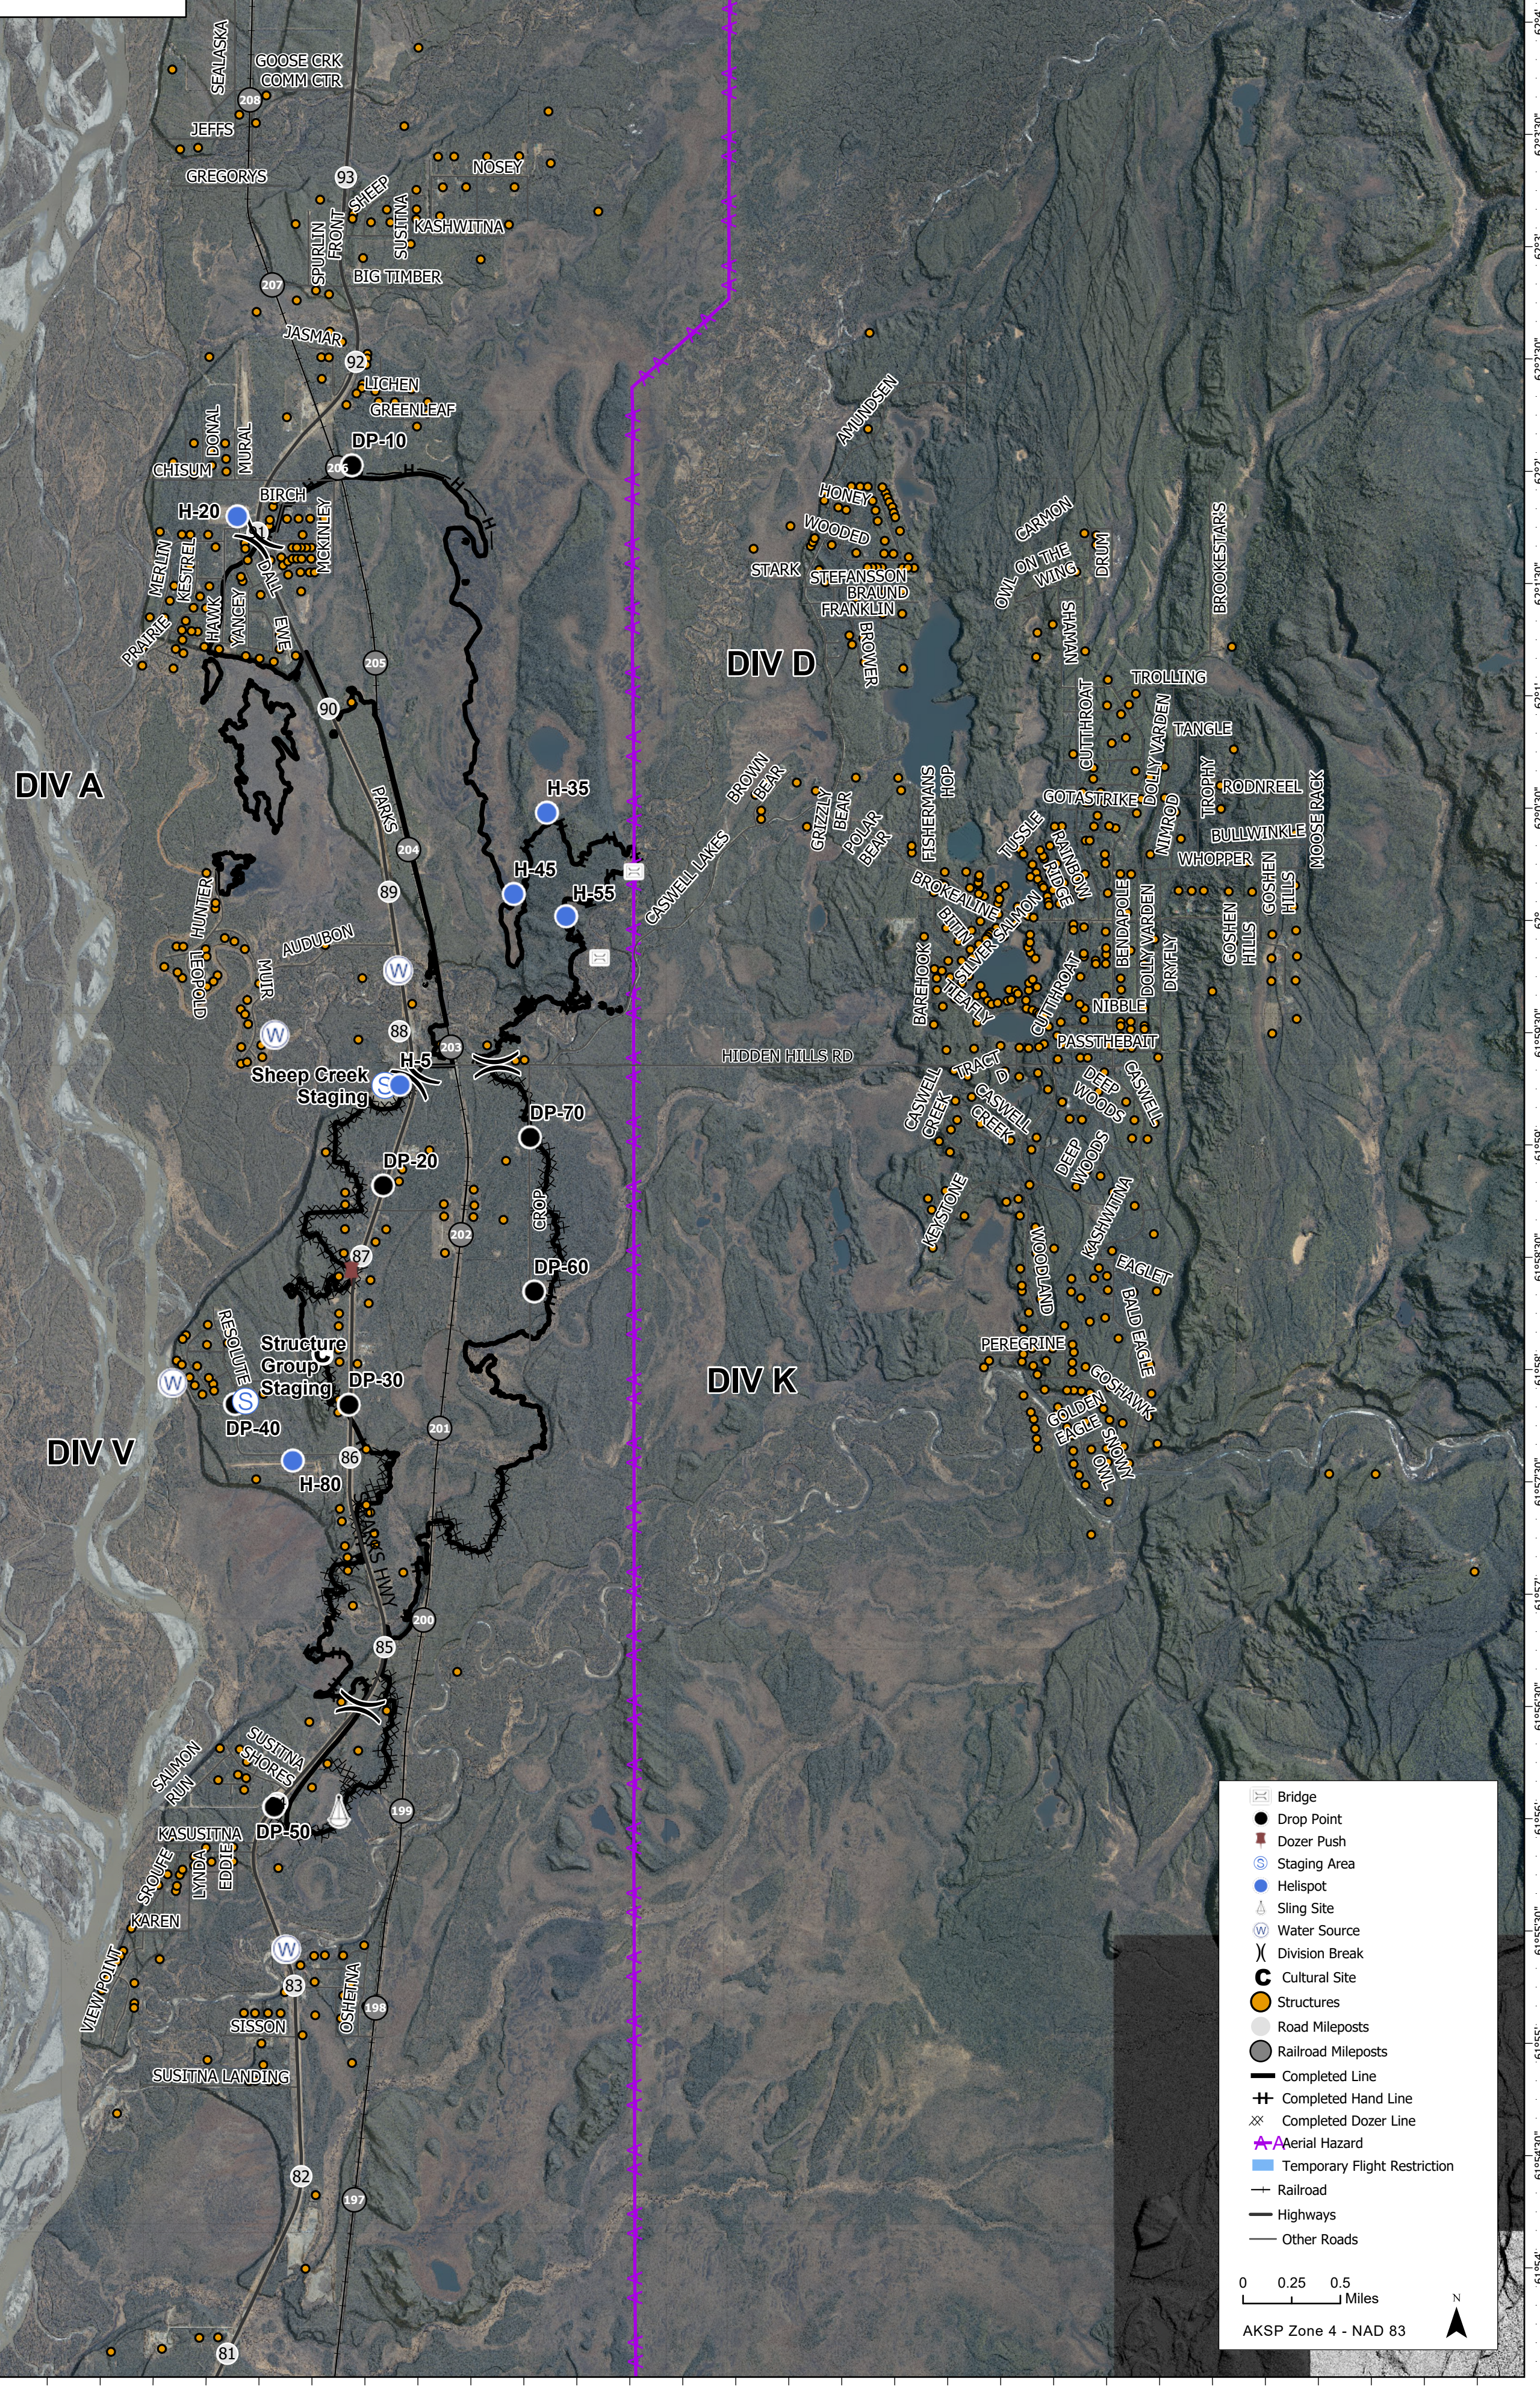

OPS Map

McKinley Fire

AK-MSS-901738

9/1/2019

Approx. Acres 3,288

	Bridge
	Drop Point
	Dozer Push
	Staging Area
	Helispot
	Sling Site
	Water Source
	Division Break
	Cultural Site
	Structures
	Road Mileposts
	Railroad Mileposts
	Completed Line
	Completed Hand Line
	Completed Dozer Line
	Aerial Hazard
	Temporary Flight Restriction
	Railroad
	Highways
	Other Roads

0 0.25 0.5 Miles

AKSP Zone 4 - NAD 83